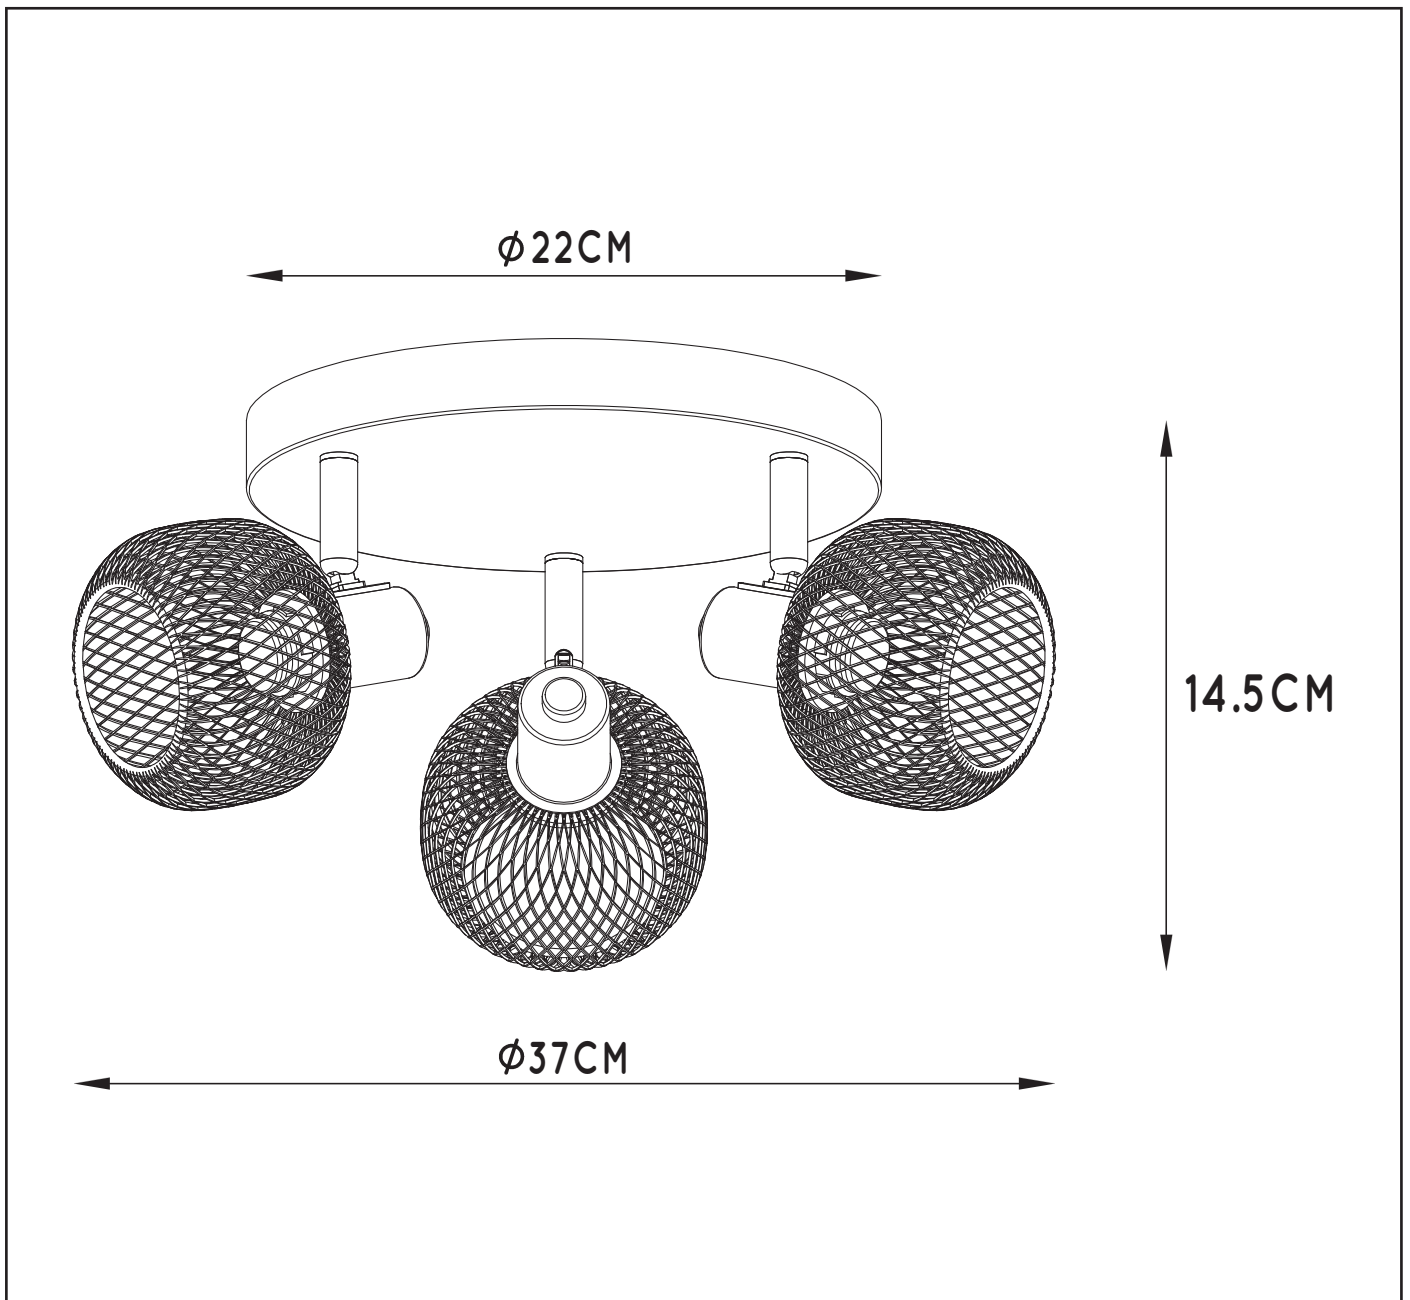

**RECOMMENDED LUCIDE
LIGHT SOURCE**

49046/03/62
Light source dimmable : Yes
Light source incl. : No

General

Dimensions LxWxH : $\Phi 37 \times 14.5$ cm
Heigh minimum : -
Heigh maximum : 14.5cm
Dimensions shade LxWxH : $\Phi 10 \times H7.5$
Main material : Metal
Ceiling rose material : Metal
Color : matte black-gold
Style : Retro
Shape : Round
Weight : 0.7Kg
Warranty : 2 years

Product specifications

Dimmable : Yes
Light direction : around
Adjustable in height : No
(Before Installation)
Directional : rotatable and tiltable
Cable :
Cable length : -
Sensor : Without Sensor
Control : Light Switch Control
IP-Class : 20
Electric class : 1
Light source including ? : No
Lamp socket : E14
Light source number : 3
Power requirements : 220-240V~50Hz
Bulb type & maximum wattage : E14 Max 25W

For more specifications of this product please visit
www.lucide.com

MAREN

Item number :77978/13/02

EAN code :5411212771124

LUCIDE

INSTALLATION DRAWING SPECIFICATIONS