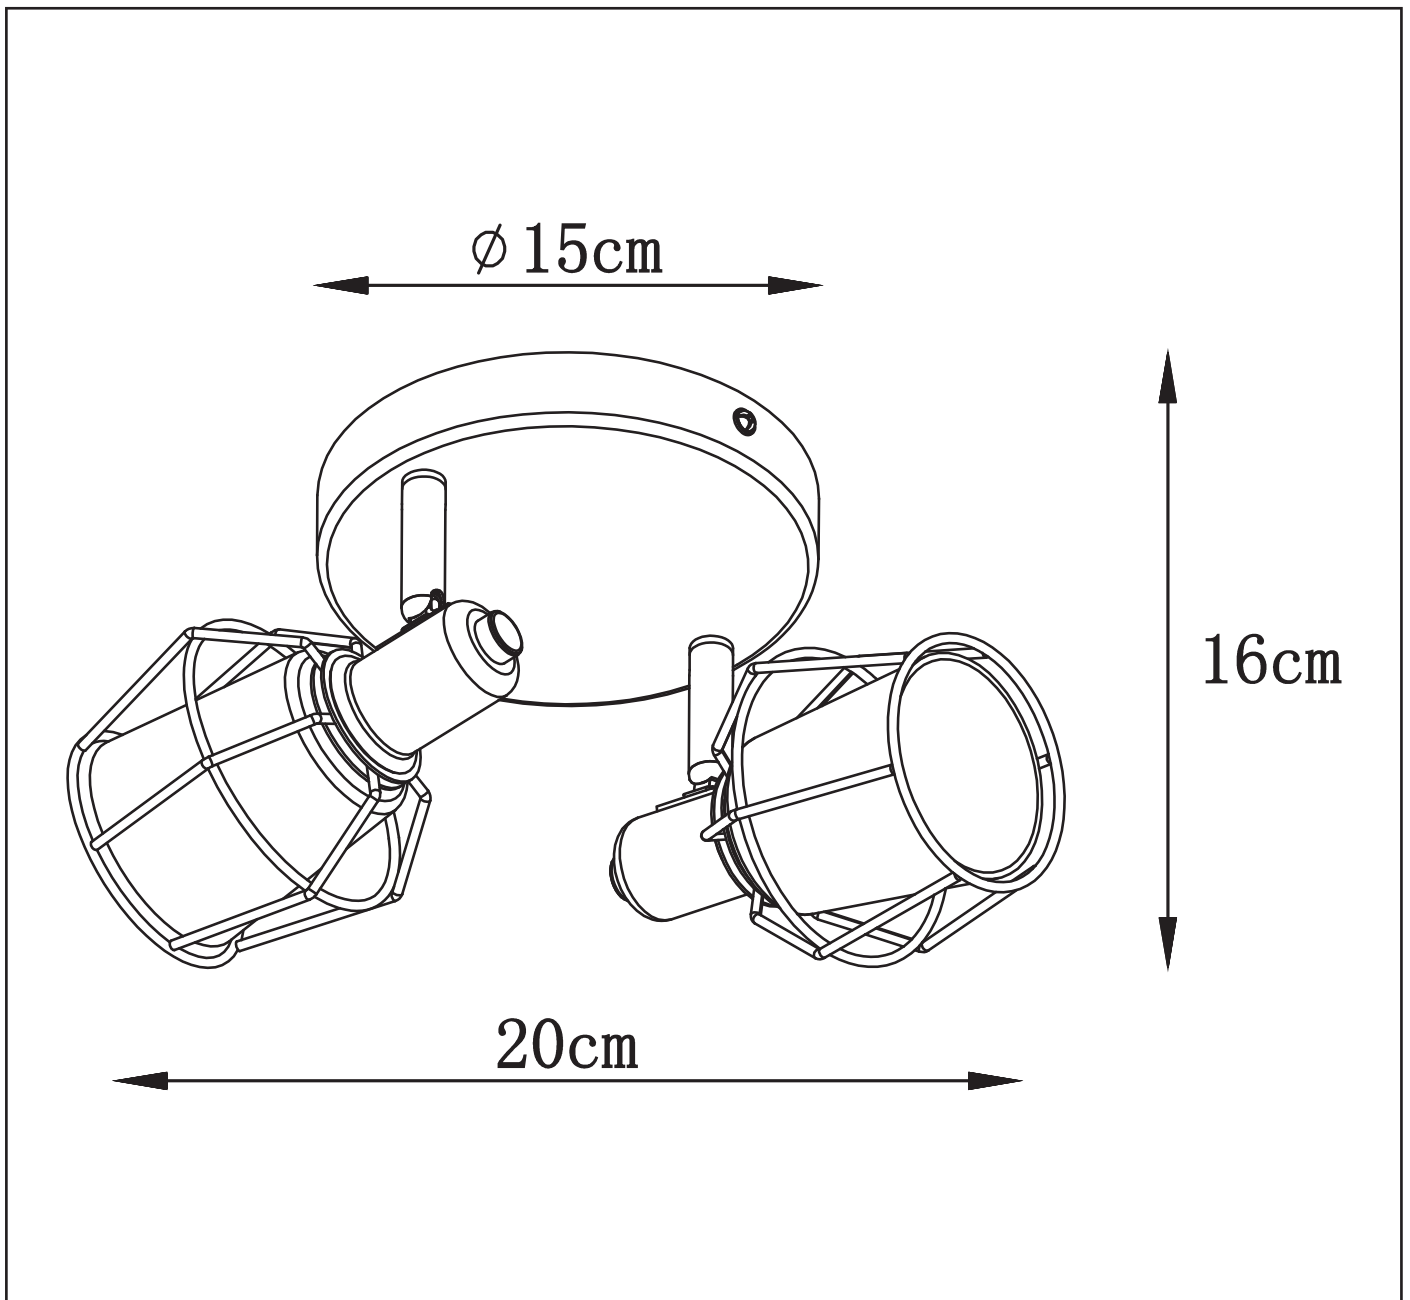

**RECOMMENDED LUCIDE
 LIGHT SOURCE**

49046/03/62

Light source dimmable : Yes

Light source incl. : NO

General

Dimensions LxWxH : 16cm x 15cm x 20 cm
Heigth minimum : -
Heigth maximum : 20 cm
Dimensions shade LxWxH : ϕ 10.5*H8.6
Main material : Metal+glass
Ceiling rose material : Metal+glass
Color : black+brushed brass+smoked color glass
Style : Modern
Shape : Round
Weight : 0.6Kg
Warranty : 2 years

Product specifications

Dimmable : Yes
Light direction : around
Adjustable in heigth : No
 (Before Installation)
Directional : Yes
Cable : Yes, Cable On Product
Cable length : -
Sensor : Without Sensor
Control : Light Switch Control
IP-Class : 20
Electric class : 1
Light source including ? : No
Lamp socket : E14
Light source number : 2
Power requirements : 220-240V~50Hz
Bulb type & maximum wattage : E14 Max 25W

For more specifications of this product please visit

www.lucide.com

LUCIDE

TECHNICAL DRAWING & DIMENSIONS

NILA

Item number :77977/12/30

EAN code : 5411212770981

For more specifications, dimensions please visit
www.lucide.com

LUCIDE

INSTALLATION DRAWING SPECIFICATIONS