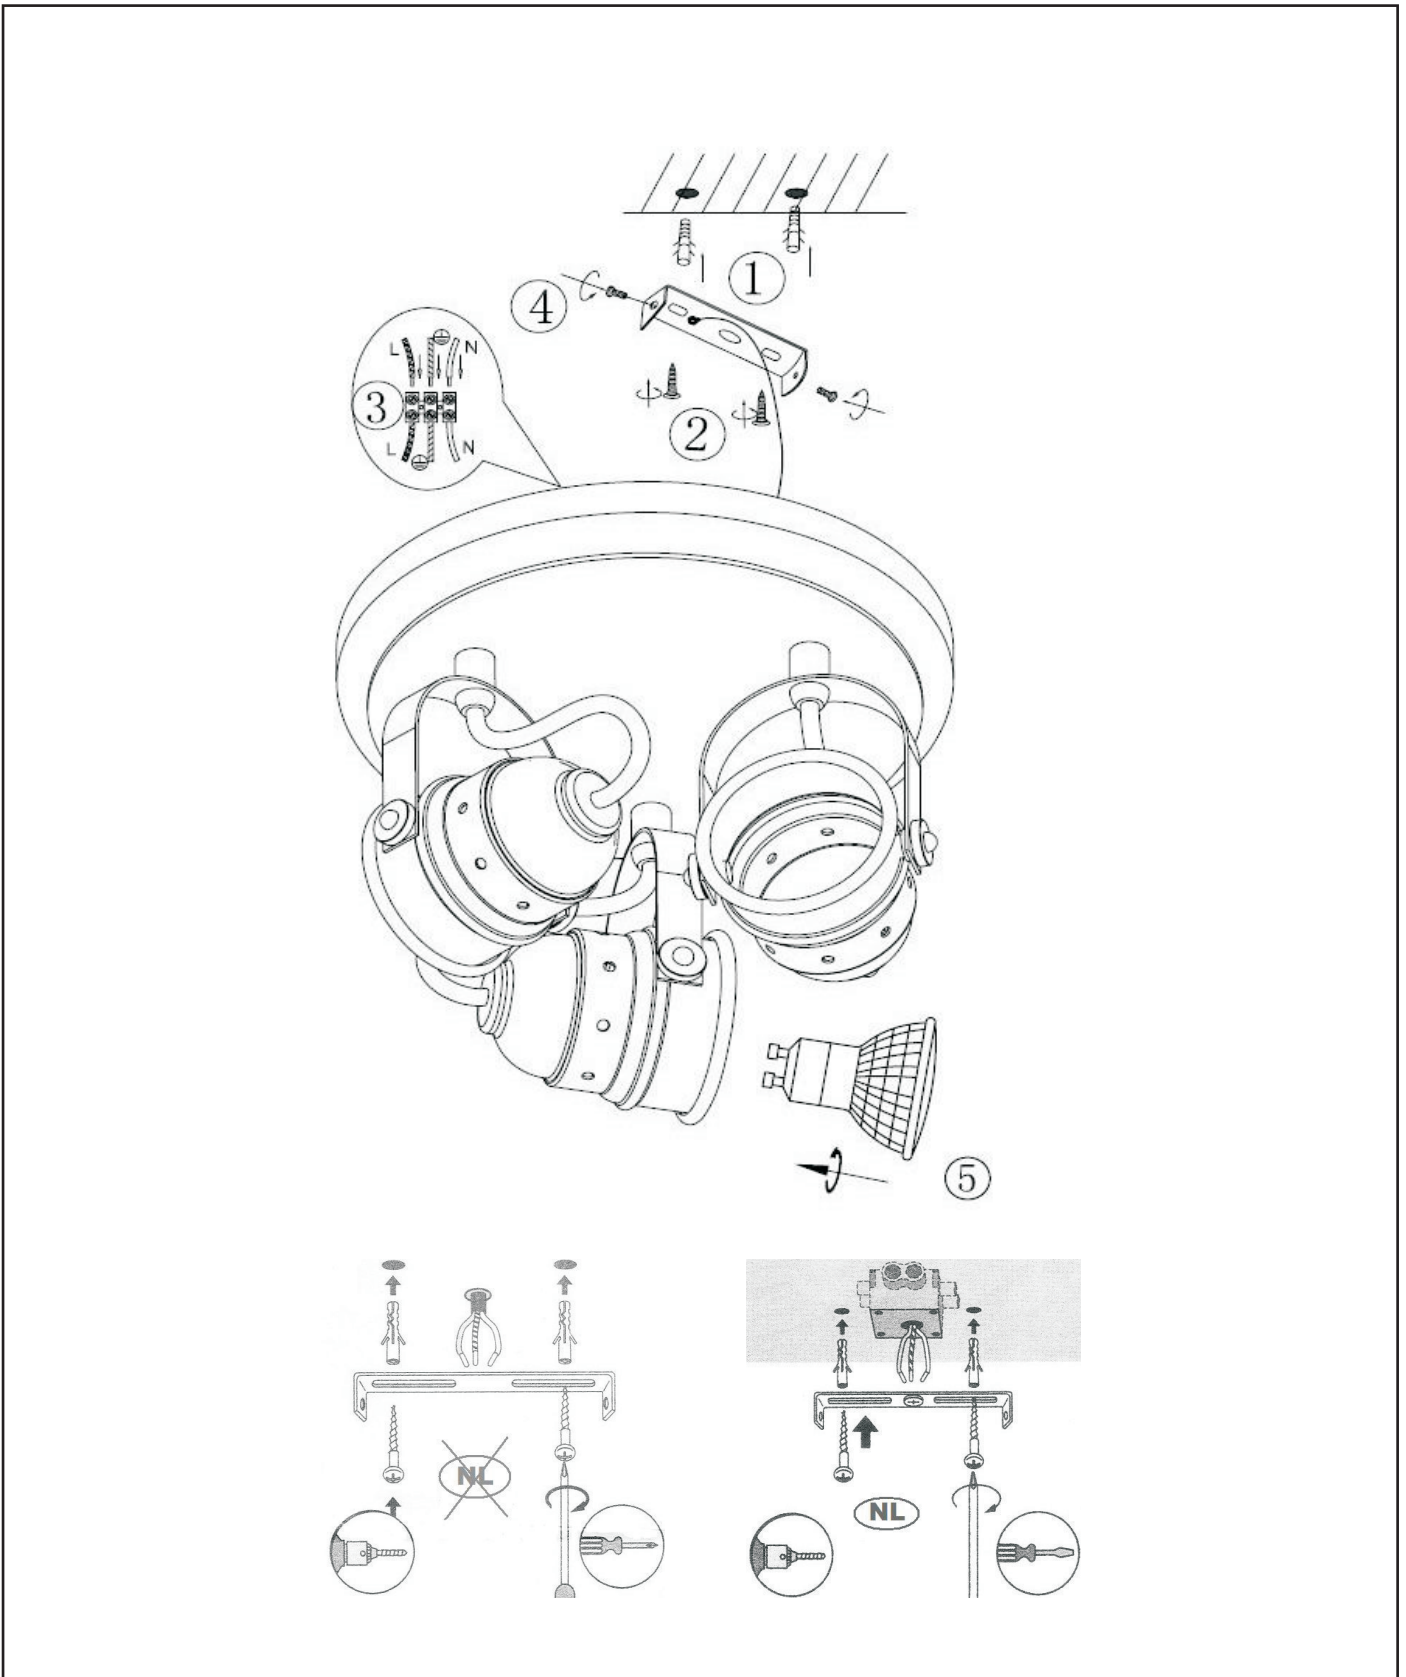

Dit product bevat een lichtbron van energie-efficiëntieklasse A+
Ce produit contient une source lumineuse de classe énergétique A+
This product contains a light source of energy efficiency class A+
Dieses Produkt enthält eine Lichtquelle der Energieeffizienzklasse A+
Ten produkt zawiera źródło światła o klasie efektywności energetycznej A+