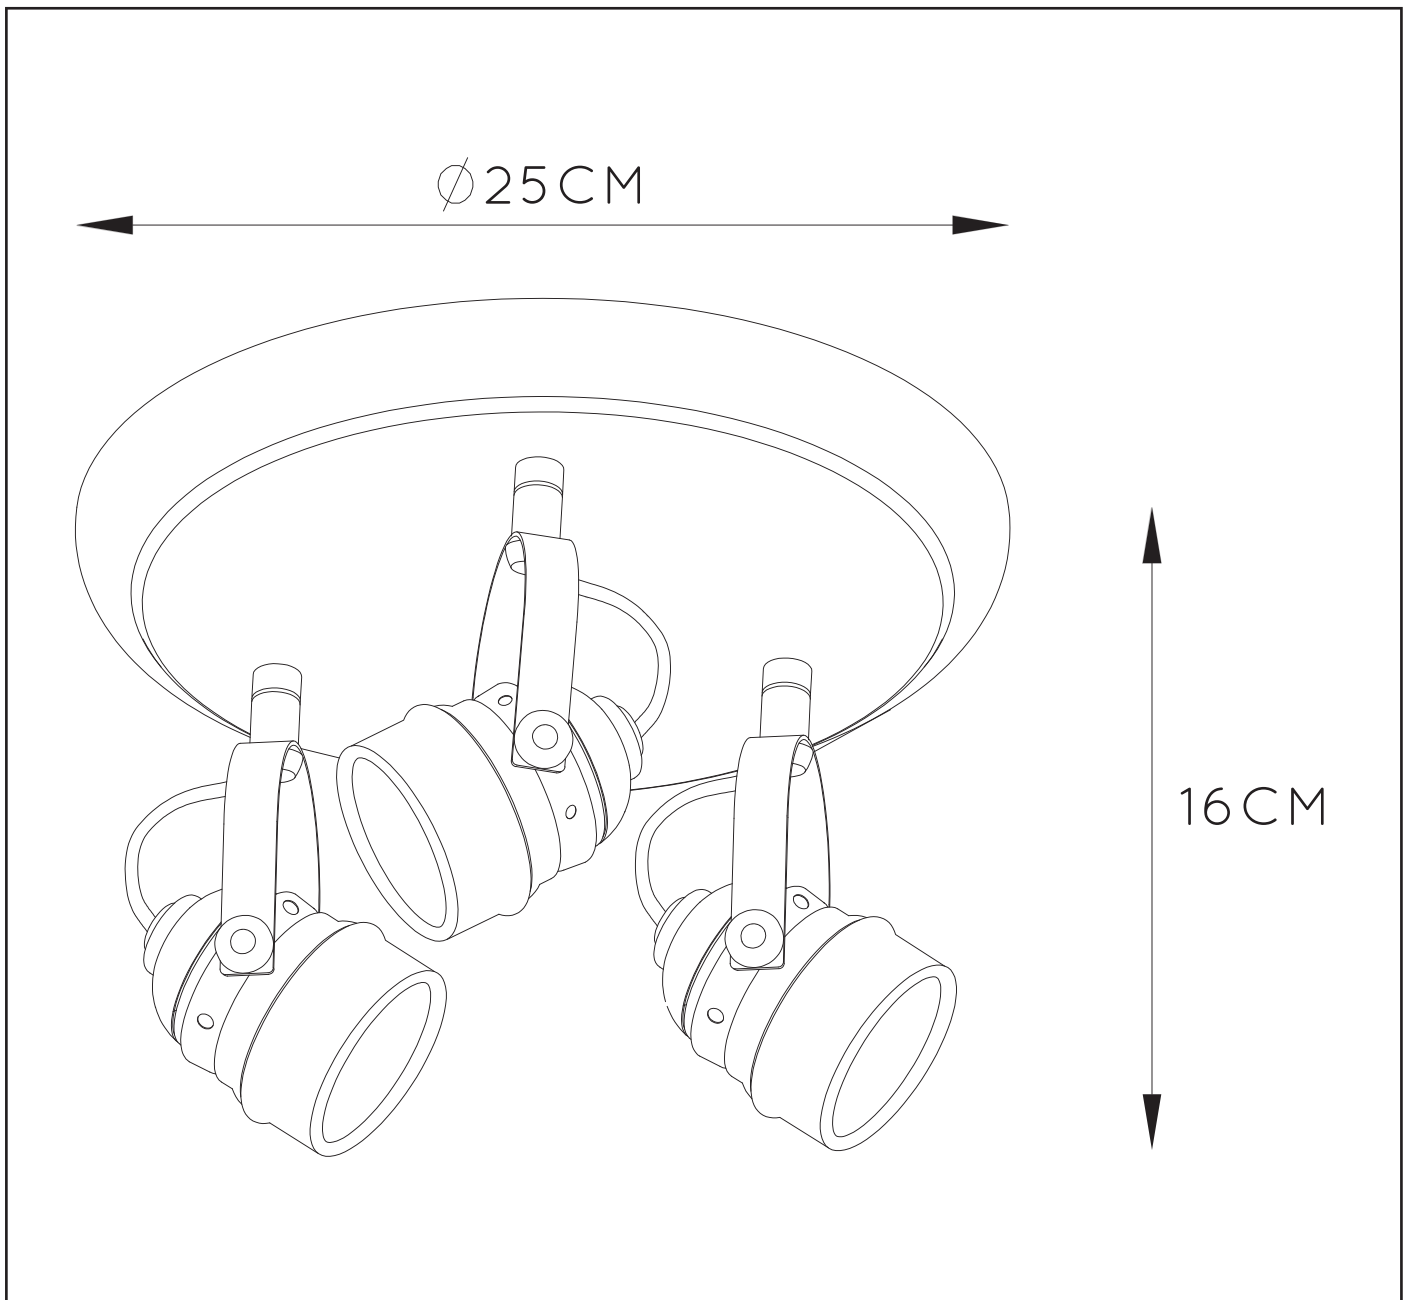

CIGAL LED

Item number :77974/15/21

EAN code : 5411212770622