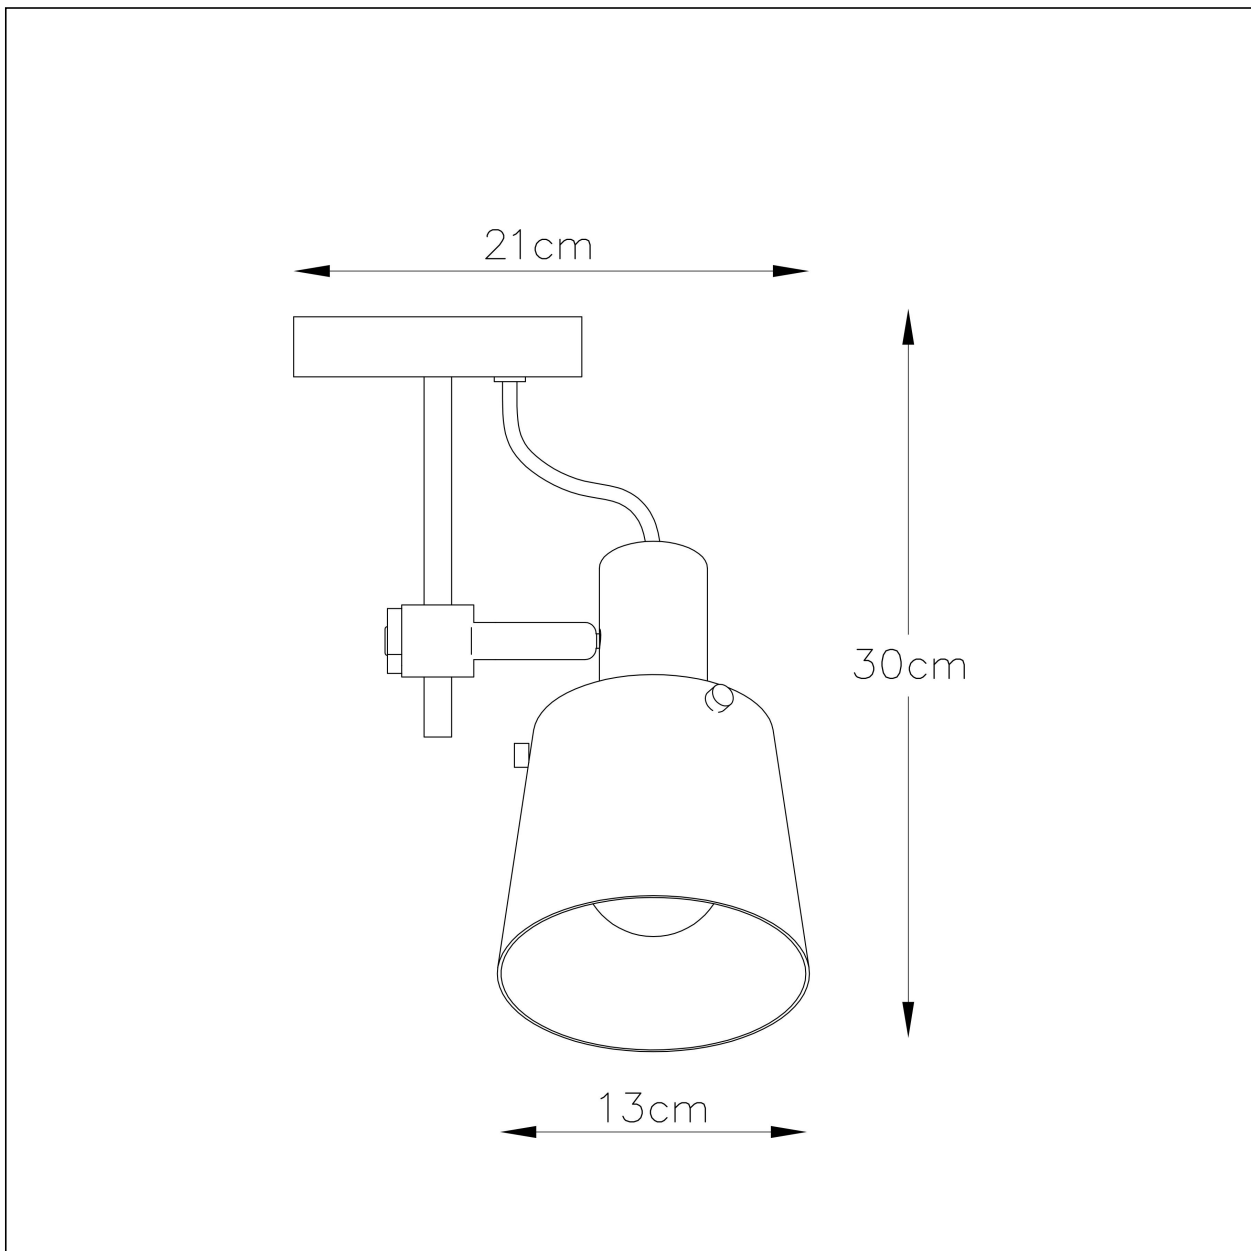

QUINNY

Item number : 74107/01/30

EAN code : 5411212740779

For more specifications of this product please visit

www.lucide.com