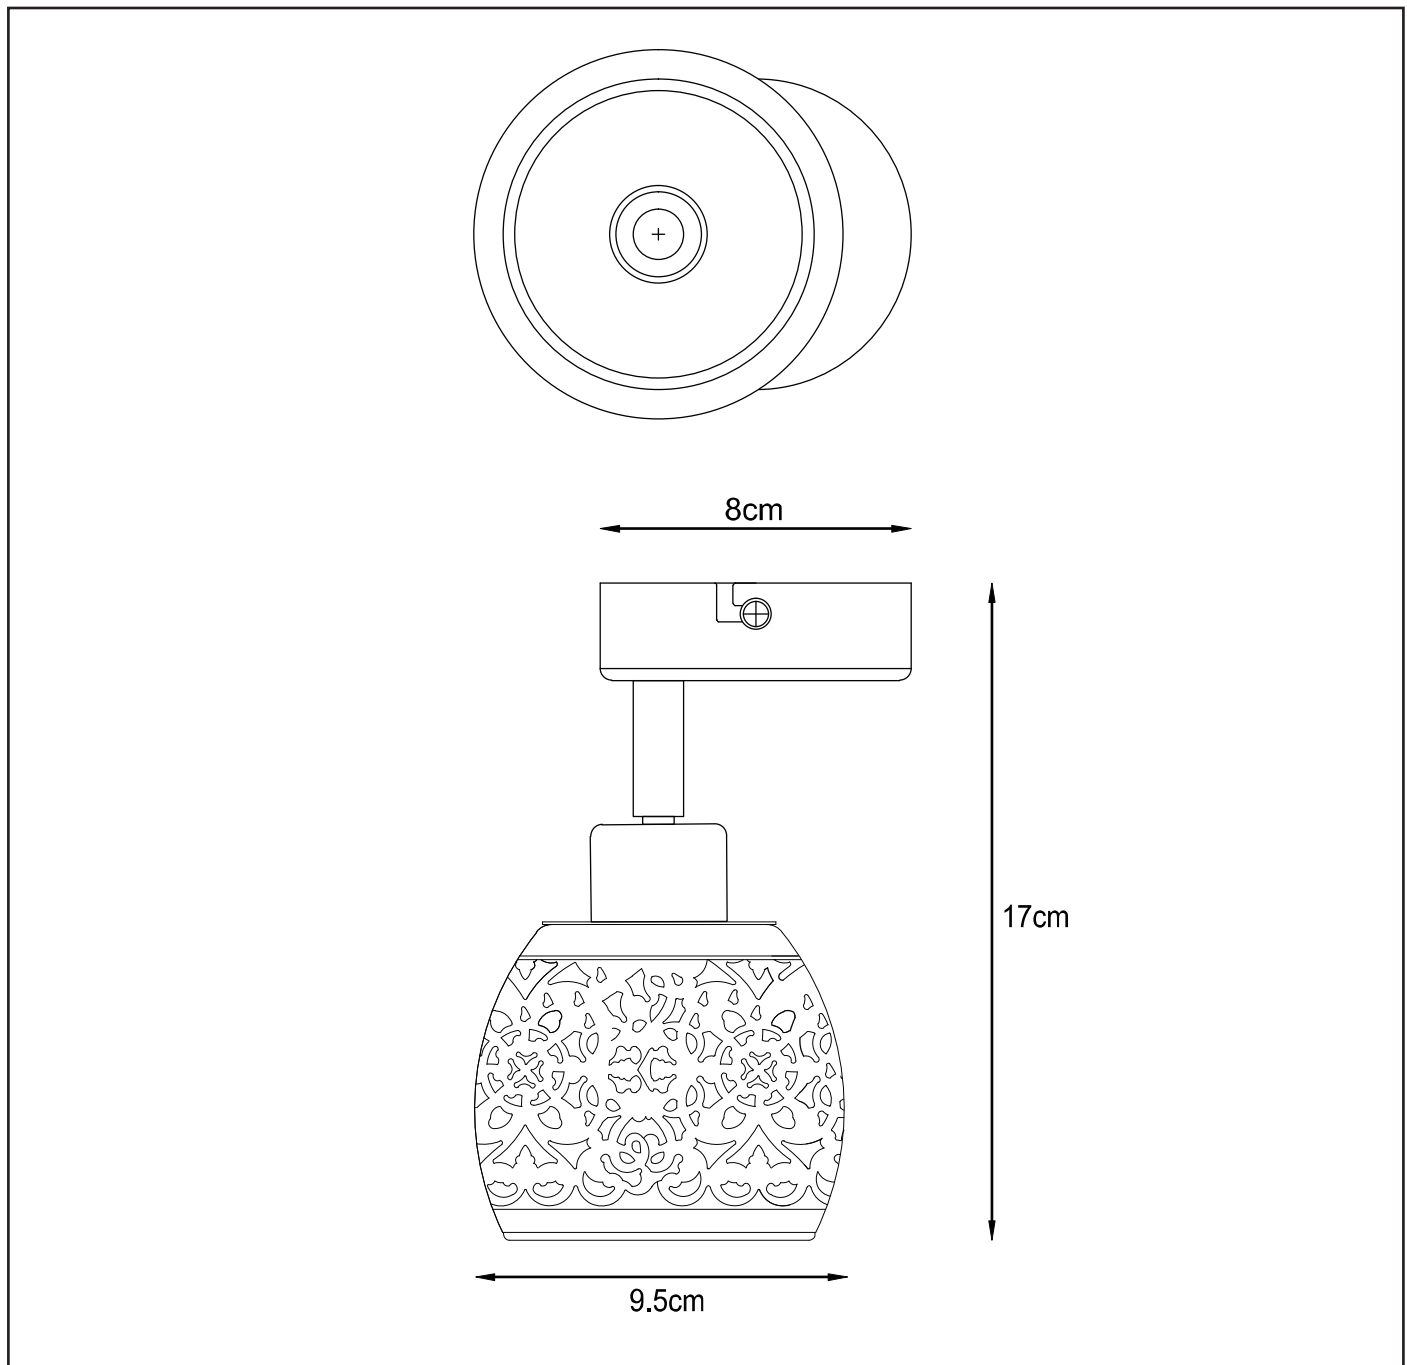

LUCIDE

GENERAL SPECIFICATIONS

RECOMMENDED LUCIDE LIGHT SOURCE

49026/03/31

Light source dimmable : Yes

Light source incl. : No

General

Dimensions LxWxH : 9.5cm x 9.5 cm x 17 cm

Height minimum : 13 cm

Height maximum : 17 cm

Dimensions shade LxWxH : 9.5 cm x 9.5 cm x 8.5 cm

Main material : Metal

Ceiling rose material : Metal

Color : White + Chrome

Style : Modern

Shape : Round

Weight : 0.3 kgs

Warranty : 2 years

Product specifications

Dimmable : Yes

Light direction : Front and 2 Sides

Adjustable in height : Adjustable In Height
(After Installation)

Directional : Yes

Cable : No

Power requirements : 220-240V~50Hz

Bulb type & maximum wattage : G9 - max.28W

For more specifications of this product please visit

www.lucide.com

TAHAR

Item number : 46904/01/31
EAN code : 5411212460394

For more specifications, dimensions please visit
www.lucide.com