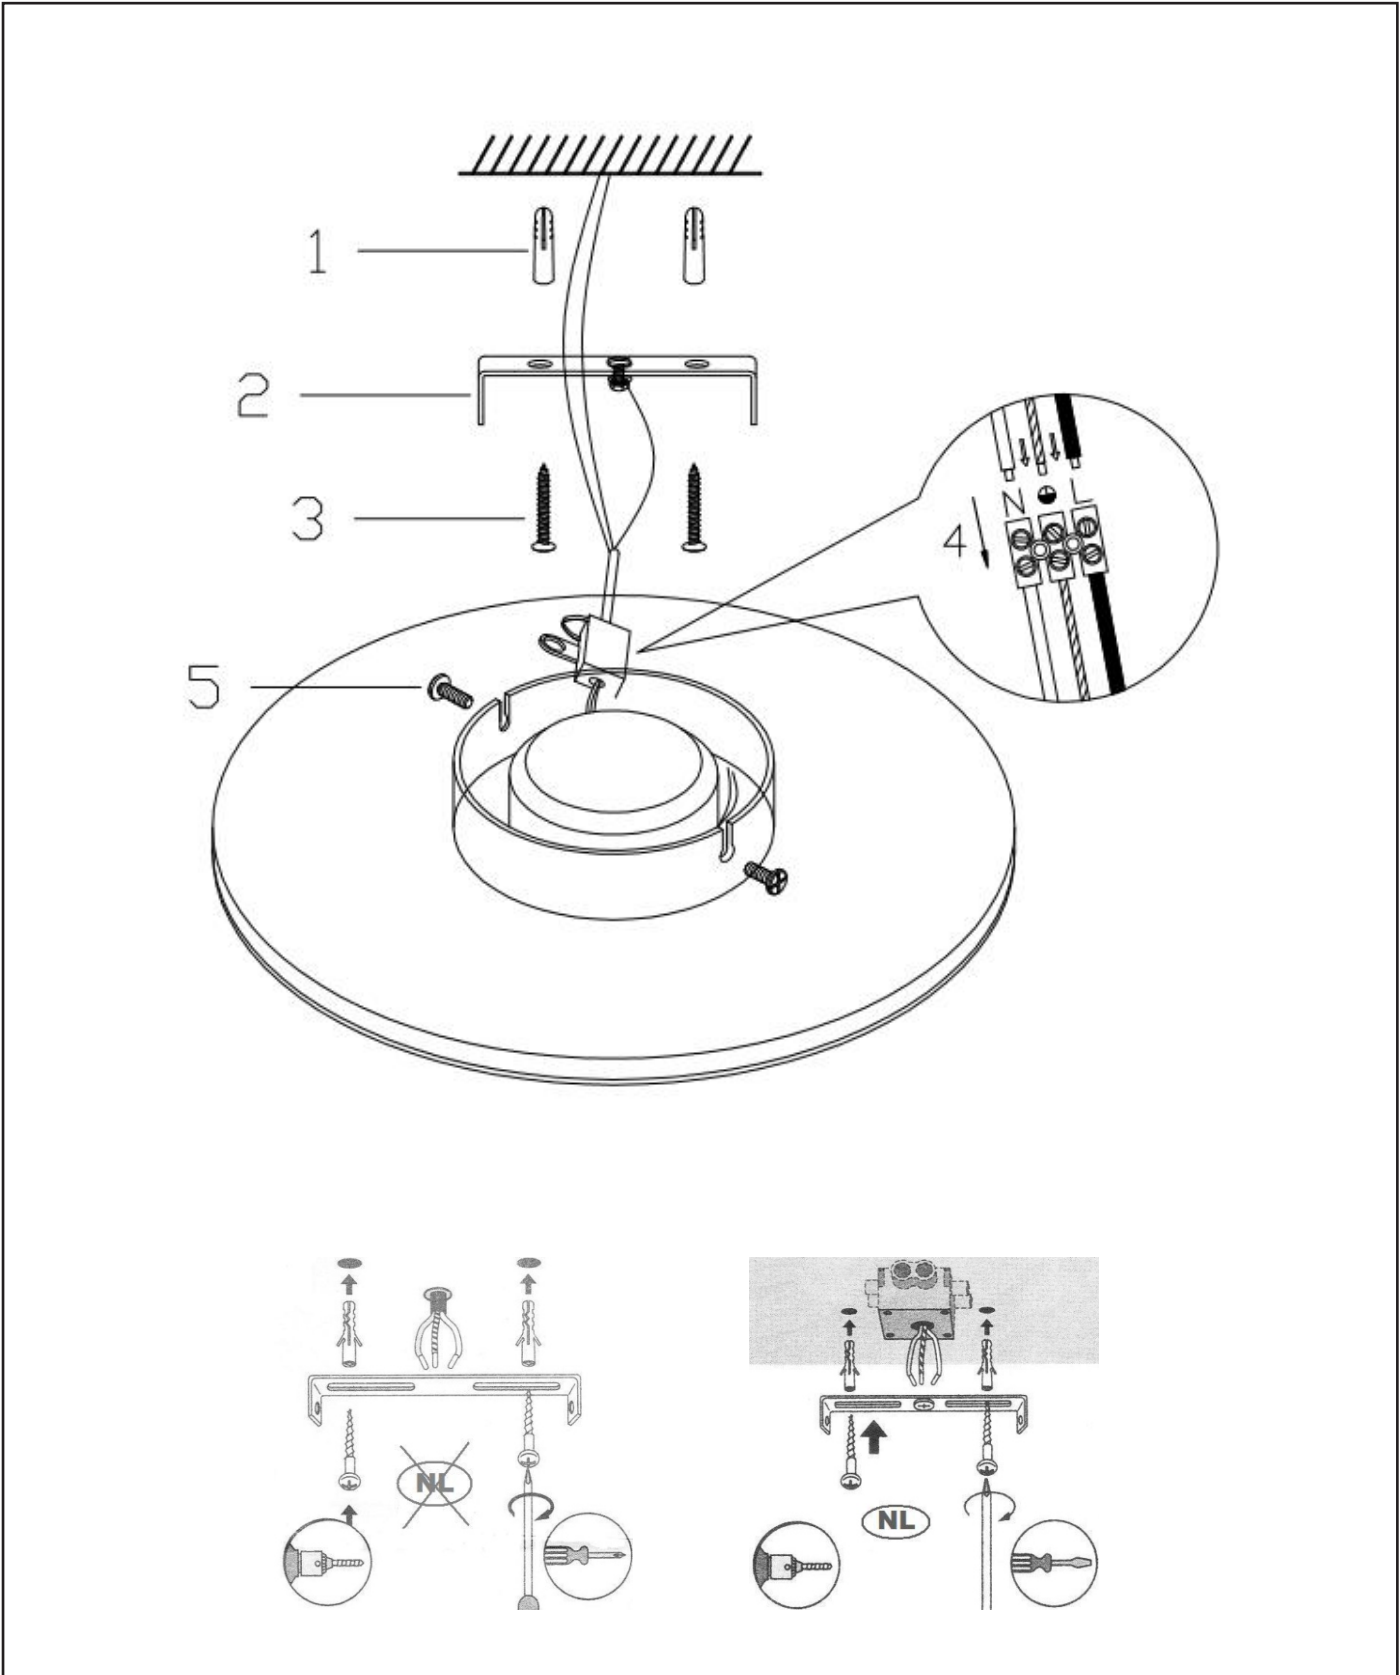

General

Dimensions LxWxH: Ø25x3cm
Height minimum:-
Height maximum: 3cm
Dimensions shade LxWxH: Ø25x3cm
Main material: Aluminium
Ceiling rose material: Aluminium
Color: Black + Acrylic
Style: Modern
Shape : Round
Weight : 0.6 kg
Warranty : 3 years

Product specifications

Dimmable :-
Light direction : Around (Diffuse)
Adjustable in height :-
 (Before Installation)
Directional: Not Directional
Cable:-
Cable length :-
Sensor : Without Sensor
Control: Light Switch Control
IP-Class : 20
Electric class : 1
Light source including ?: Yes
Lamp socket :-
Light source number : 40
Power requirements : 220-240V~50Hz
Bulb type & maximum wattage : 8W LED

For more specifications of this product please visit
www.lucide.com

LUCIDE

TECHNICAL DRAWING & DIMENSIONS

EKLYPS

Item number:46201/08/30
EAN code:5411212460691

For more specifications of this product please visit
www.lucide.com