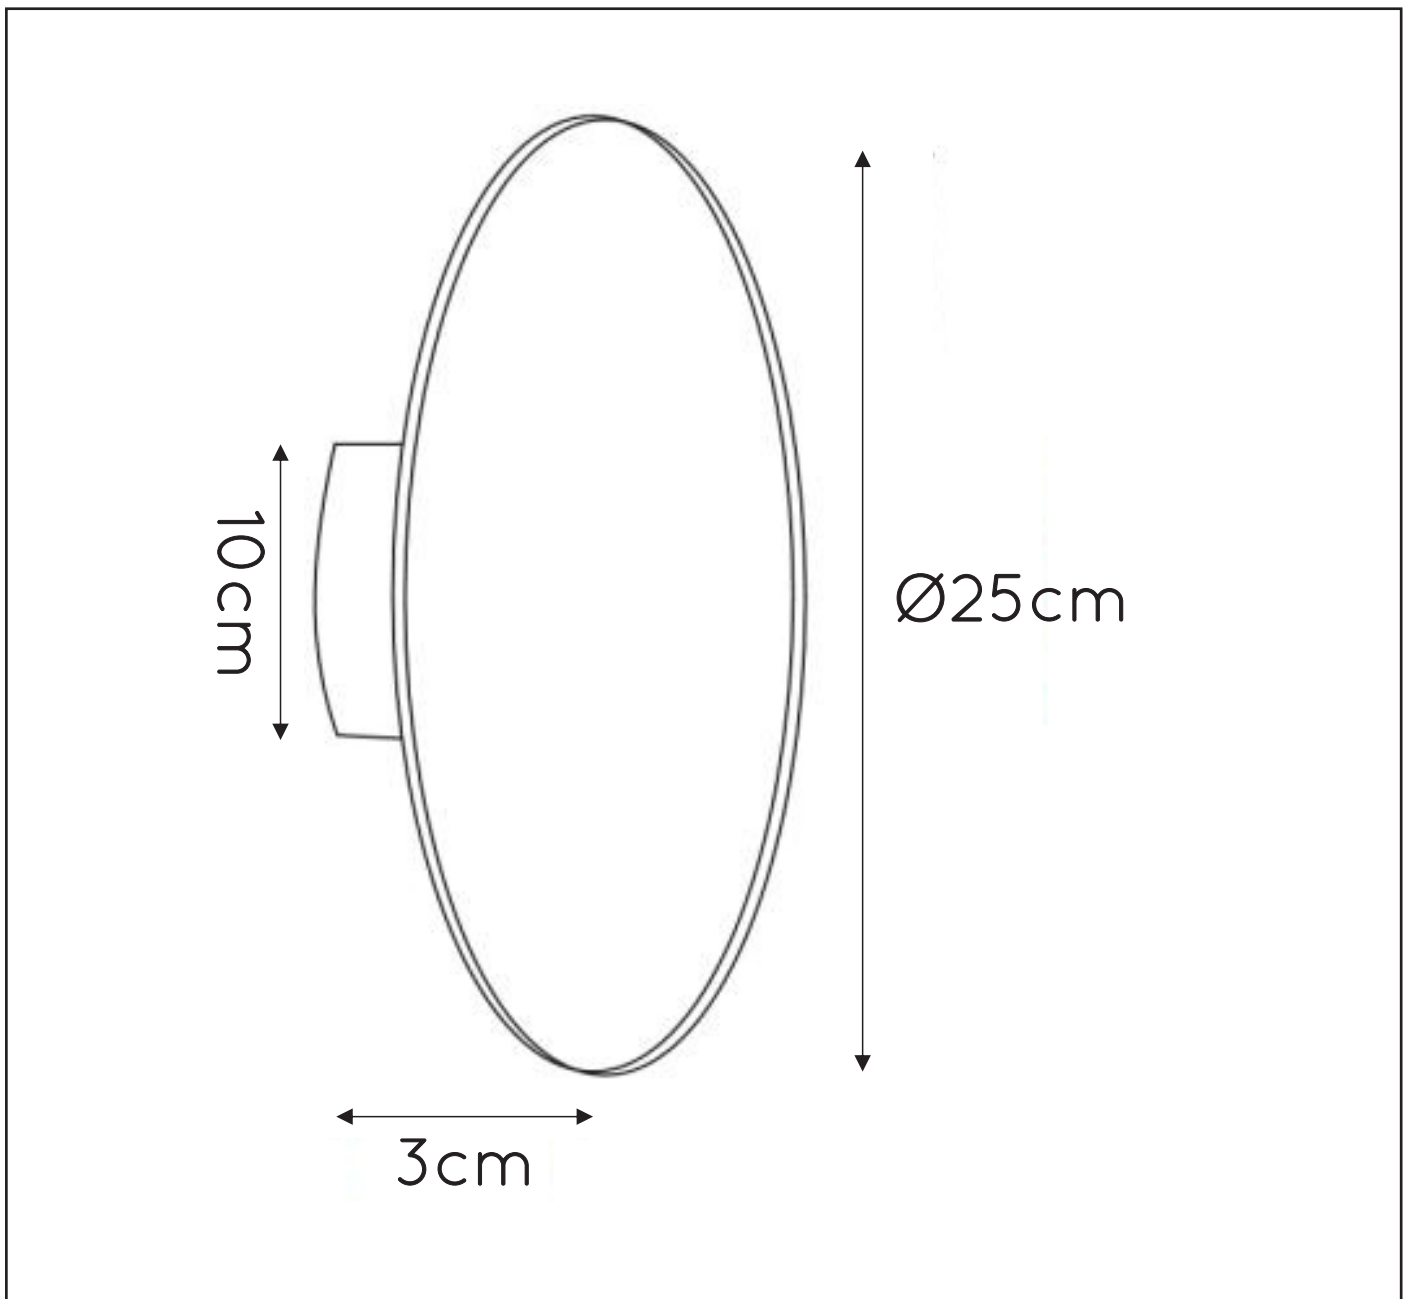

General

Dimensions LxWxH: Ø25x3cm
Height minimum:-
Height maximum: 3cm
Dimensions shade LxWxH: Ø25x3cm
Main material: Aluminium
Ceiling rose material: Aluminium
Color: Black + Acrylic
Style: Modern
Shape : Round
Weight : 0.6 kg
Warranty : 3 years

Product specifications

Dimmable :-
Light direction : Around (Diffuse)
Adjustable in height :-
 (Before Installation)
Directional: Not Directional
Cable:-
Cable length :-
Sensor : Without Sensor
Control: Light Switch Control
IP-Class : 20
Electric class : 1
Light source including ?: Yes
Lamp socket :-
Light source number : 40
Power requirements : 220-240V~50Hz
Bulb type & maximum wattage : 8W LED

For more specifications of this product please visit
www.lucide.com

LUCIDE

TECHNICAL DRAWING & DIMENSIONS

EKLYPS

Item number:46201/08/30
EAN code:5411212460691

For more specifications of this product please visit
www.lucide.com