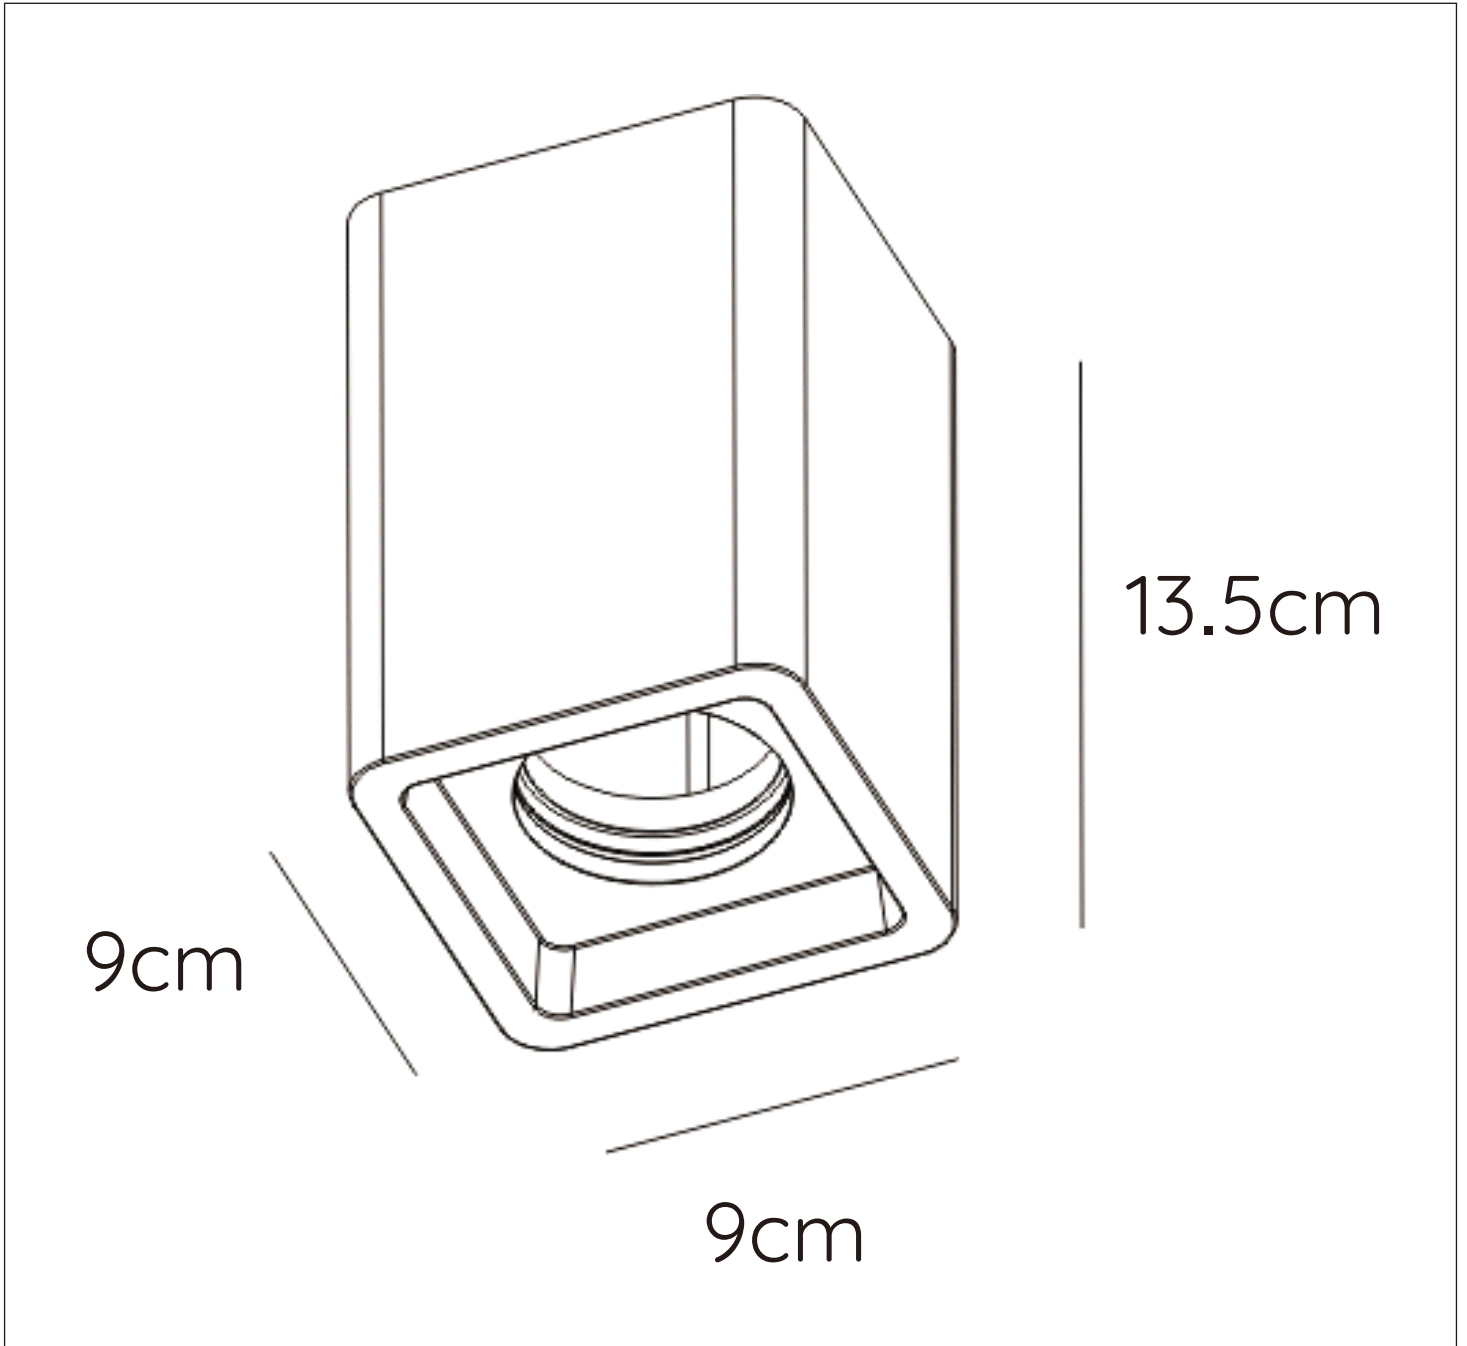

GIPSY

Item number : 35101/14/31

EAN code : 5411212351425