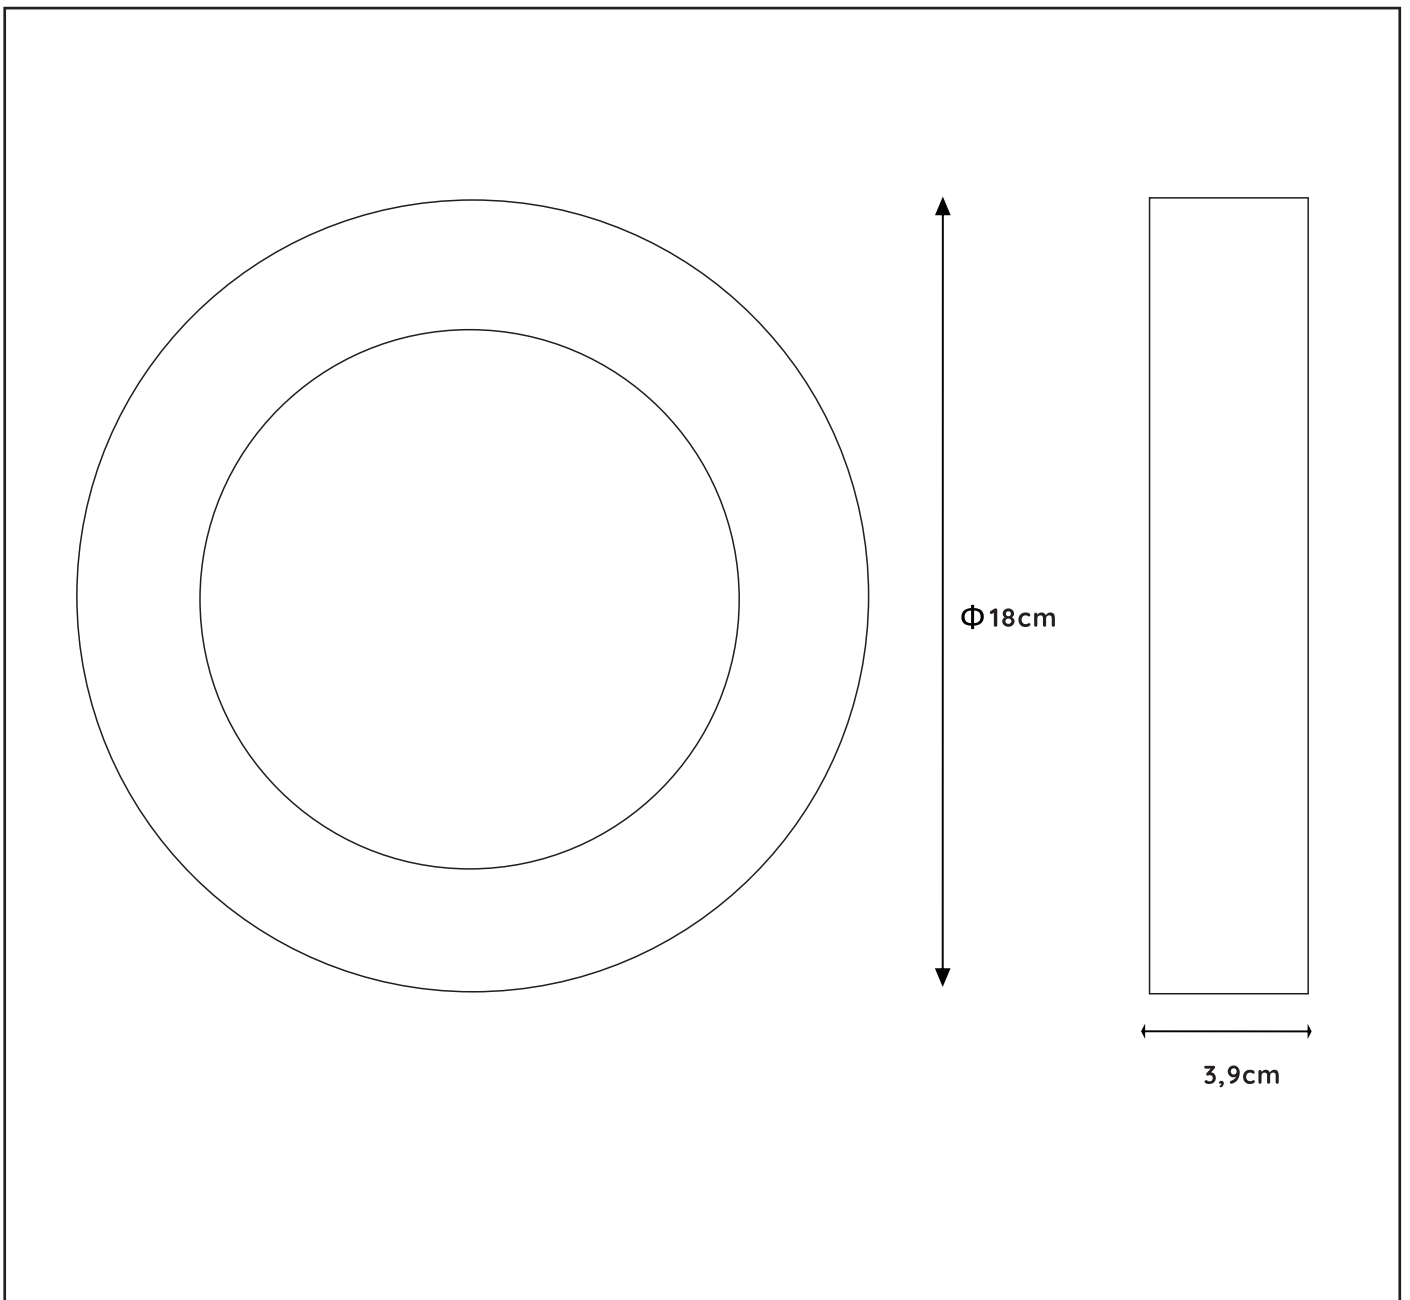

Dimensions LxWxH : 18cmx18cmx3,9cm

Height minimum : 3,9cm

Height maximum : 3,9cm

Dimensions shade LxWxH : -

Main material : Aluminum, PMMA

Ceiling rose material : -

Color : Matt black&Matt white

Style : Modern

Shape : Round

Weight : 0,7 kg

Warranty : 3 years

**Installation of items
in bathroom:**

Product specifications

Dimmable : Yes

Light direction : Around(diffuser)

Adjustable in height : Not adjustable In Height
(Before Installation)

Directional : 110°

Cable : No cable On Product

Cable length : - cm

Sensor : Without Sensor

Control : Light Switch Control

IP-Class : 44

Electric class : 2

Light source including ? : Yes

zone 3
minimum

For more specifications of
this product please visit
www.lucide.com

BRICE LED

Item number :28116/18/30

EAN code :5411212281210

Item number :28116/18/31

EAN code :5411212281296

For more specifications, dimensions please visit