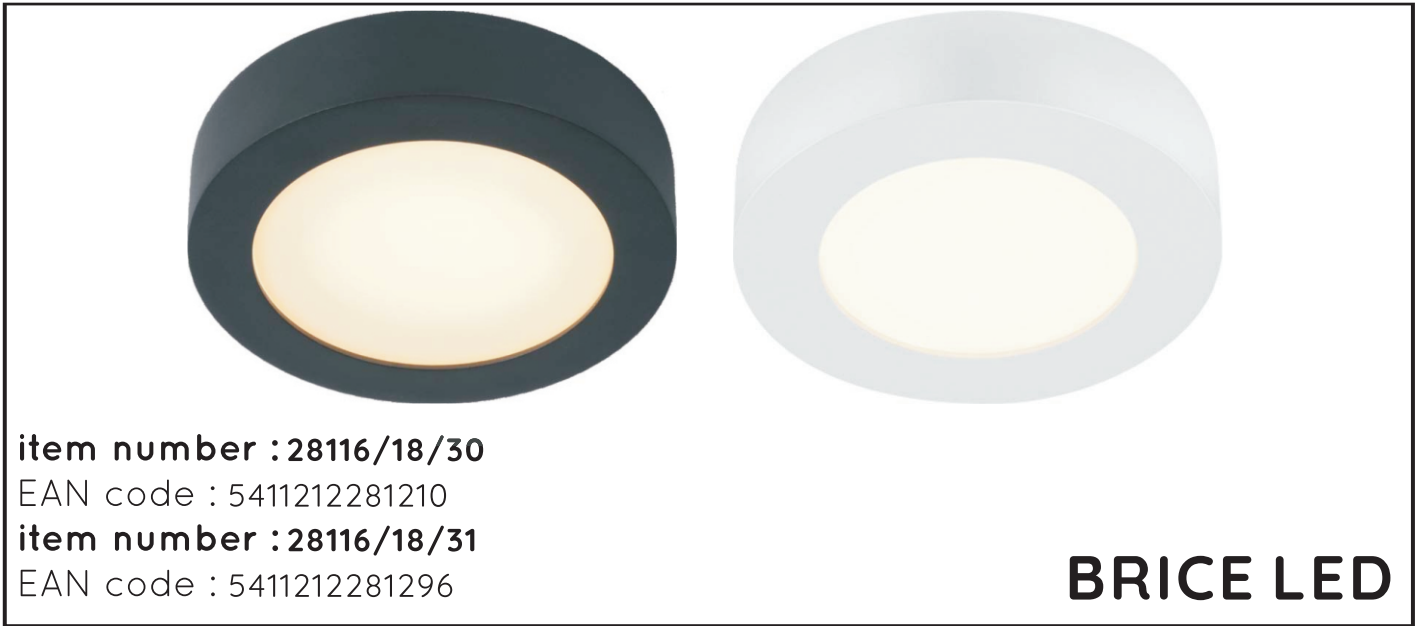

LUCIDE

GENERAL SPECIFICATION

item number : 28116/18/30

EAN code : 5411212281210

item number : 28116/18/31

EAN code : 5411212281296

BRICE LED

General

Dimensions LxWxH : 18cmx18cmx3,9cm

Height minimum : 3,9cm

Height maximum : 3,9cm

Dimensions shade LxWxH : -

Main material : Aluminum, PMMA

Ceiling rose material : -

Color : Matt black&Matt white

Style : Modern

Shape : Round

Weight : 0,7 kg

Warranty : 3 years

**Installation of items
in bathroom:**

Product specifications

Dimmable : Yes

Light direction : Around(diffuser)

Adjustable in height : Not adjustable In Height
(Before Installation)