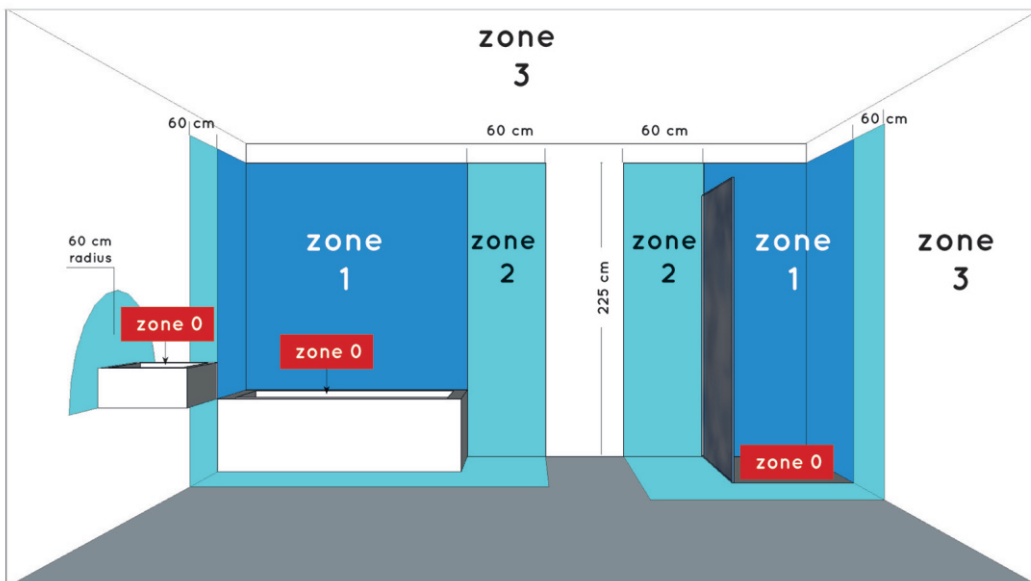

IP classifications

zone 0

zone 1
minimum

zone 2
minimum

zone 3
minimum

For more specifications of
this product please visit
www.lucide.com