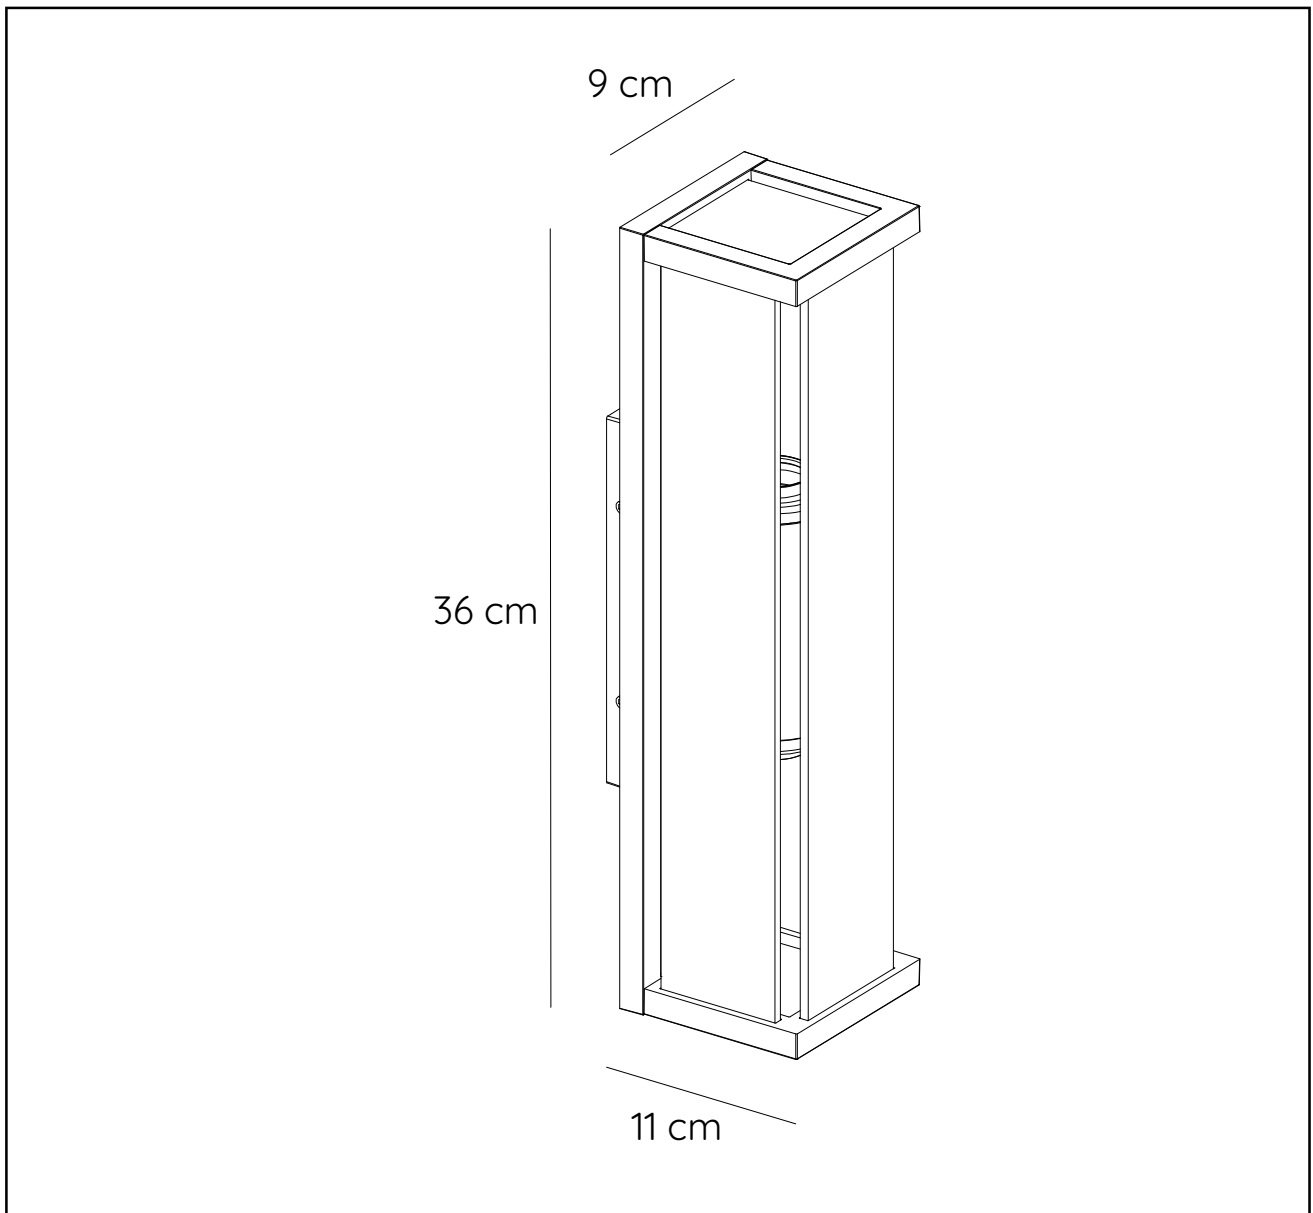

LUCIDE

GENERAL SPECIFICATIONS

RECOMMENDED LUCIDE LIGHT SOURCE

49042/05/62

Light source dimmable : Yes

Light source incl. : No

General

Dimensions LxWxH : 9 cm x 11 cm x 36 cm

Height minimum : 36 cm

Height maximum : 36 cm

Dimensions shade LxWxH : -

Main material : Aluminum

Ceiling rose material : -

Color : Anthracite

Style : Modern

Shape: As Shown

Weight : 2,33kg

Warranty : 2 years

Product specifications

Dimmable : Yes

Light direction : -

Adjustable in height : No

Directional : Not Directional

Cable : No

www.lucide.com

CLAIRE LED

Item number : 27885/02/30

EAN code : 5411212271556

For more specifications, dimensions please visit
www.lucide.com

LUCIDE

INSTALLATION DRAWING SPECIFICATIONS