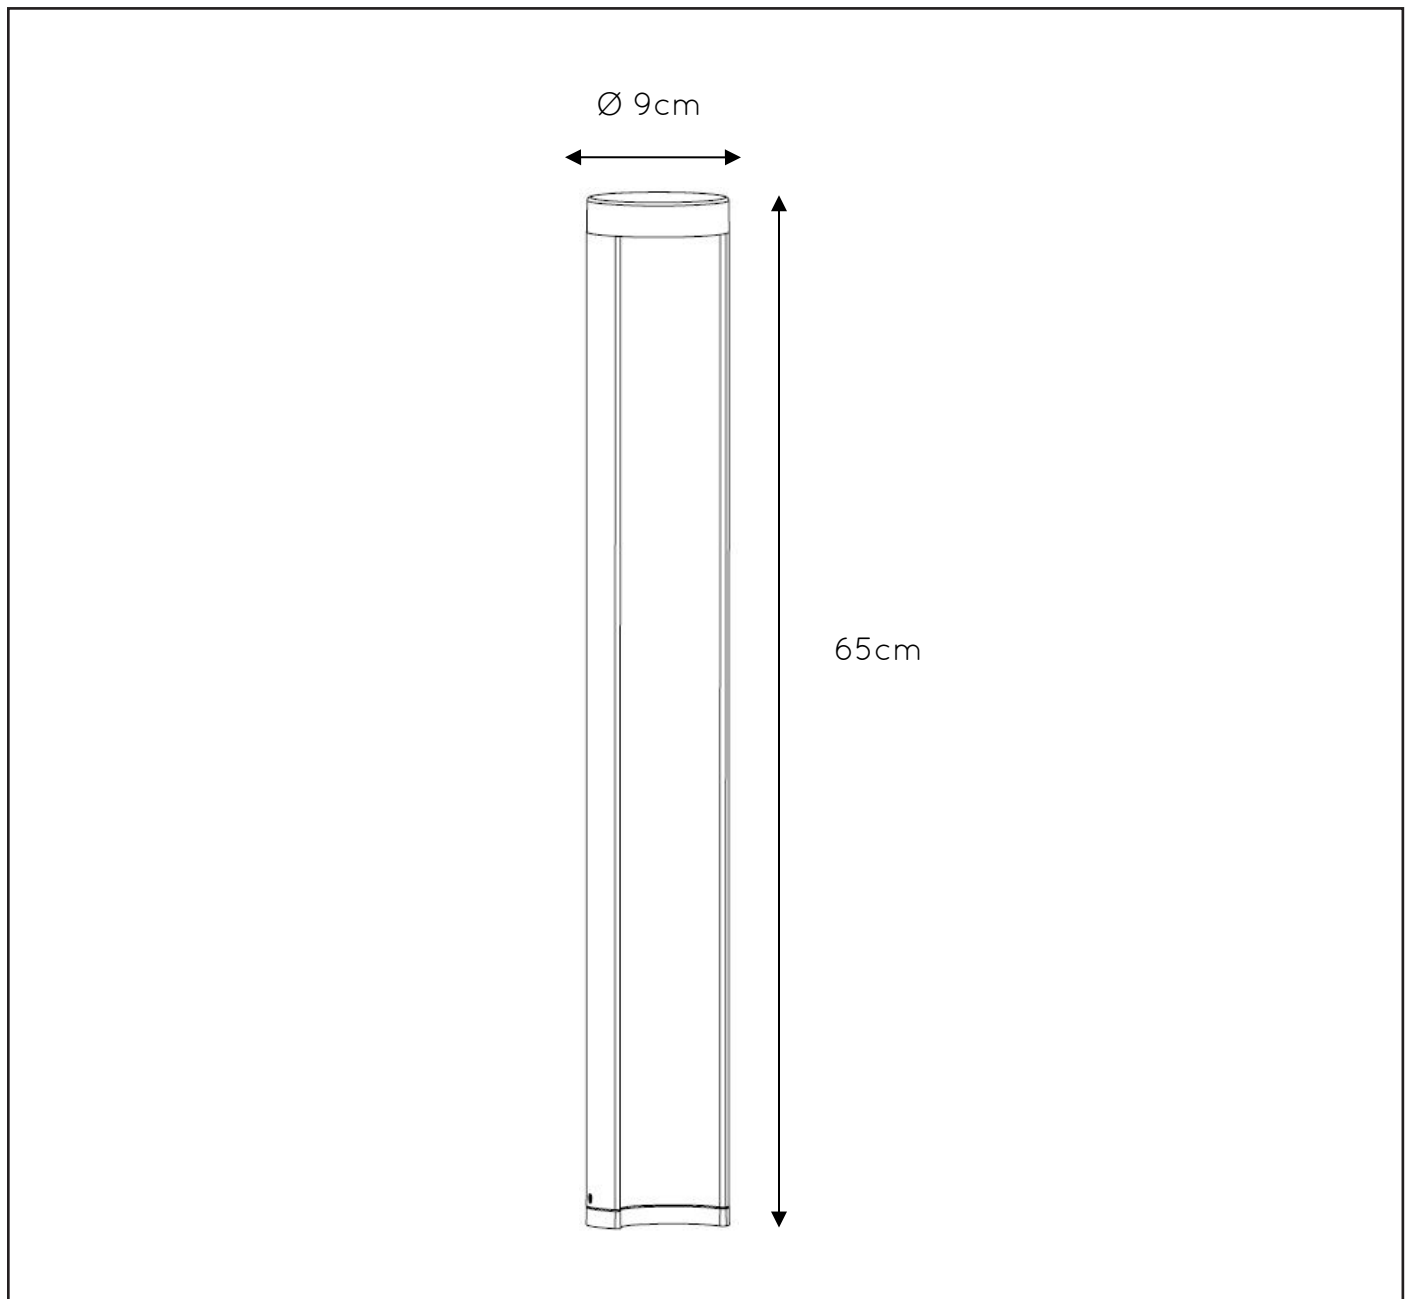

LUCIDE

TECHNICAL DRAWING & DIMENSIONS

COMBO-LED

Item number : 27874/65/30
EAN code : 5411212271303

For more specifications of this product please visit
www.lucide.com