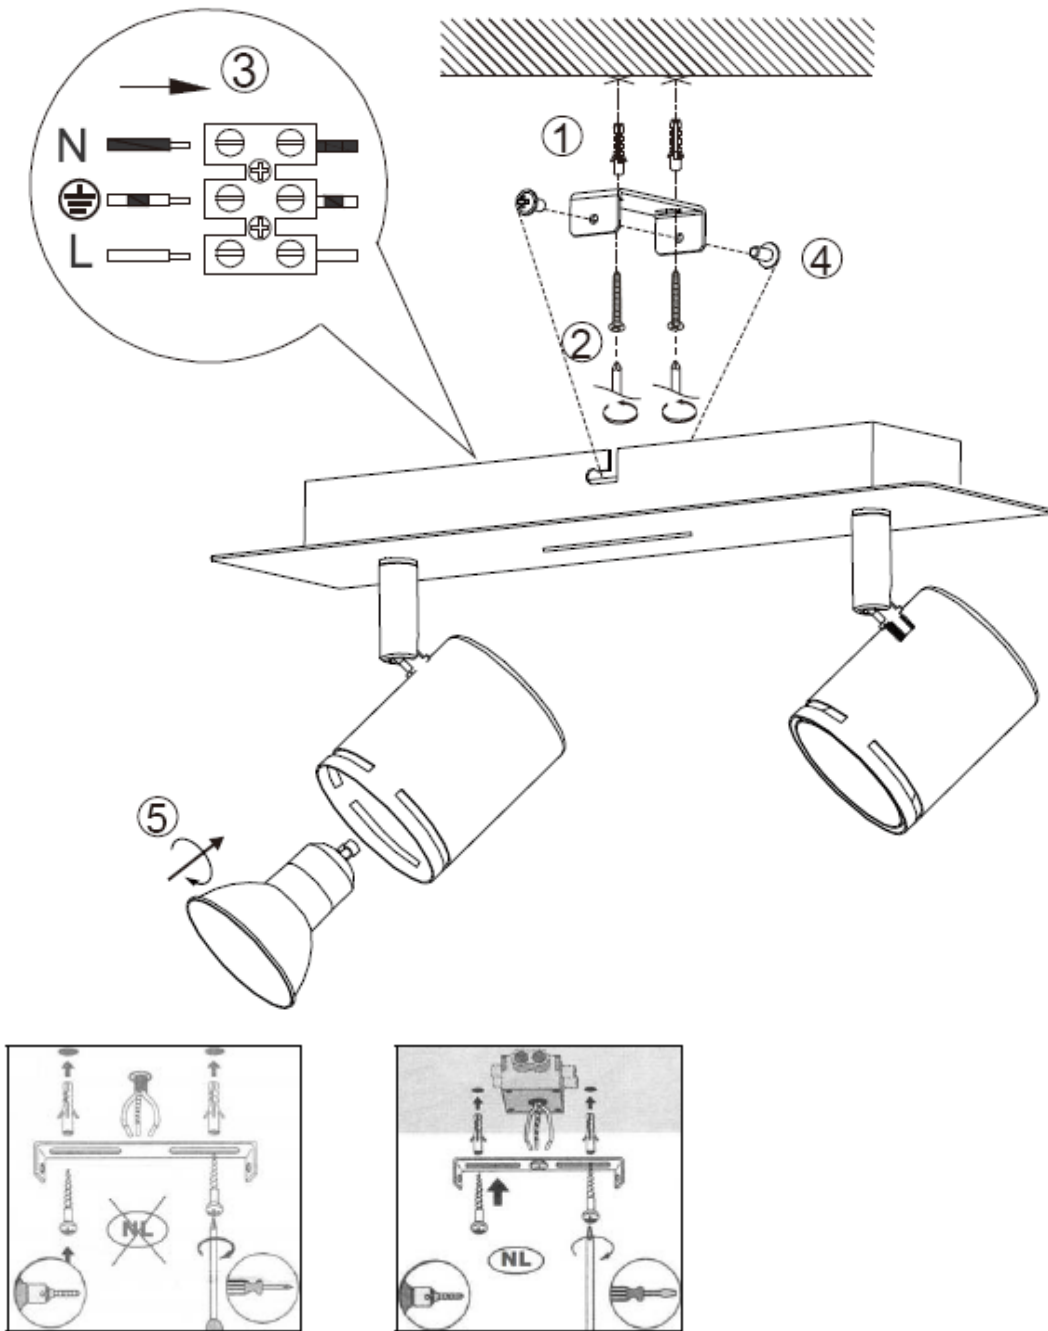

Line drawing of the item (with outline dimensions)

Installation drawing (the same as it in its instruction manual)

Technical details

materials used: metal	
color:	matt white
dimmable and how is the fixture dimmable:	
size:	Height: 26cm Length: 7.5cm Width: 12.1cm Net Weight: 0.73kgs
power requirements:	220V-240V ~50Hz
bulb type and maximum Wattage:	GU10 LED Max .4.5W
number of bulbs:	2X GU10
IP degree:	IP21