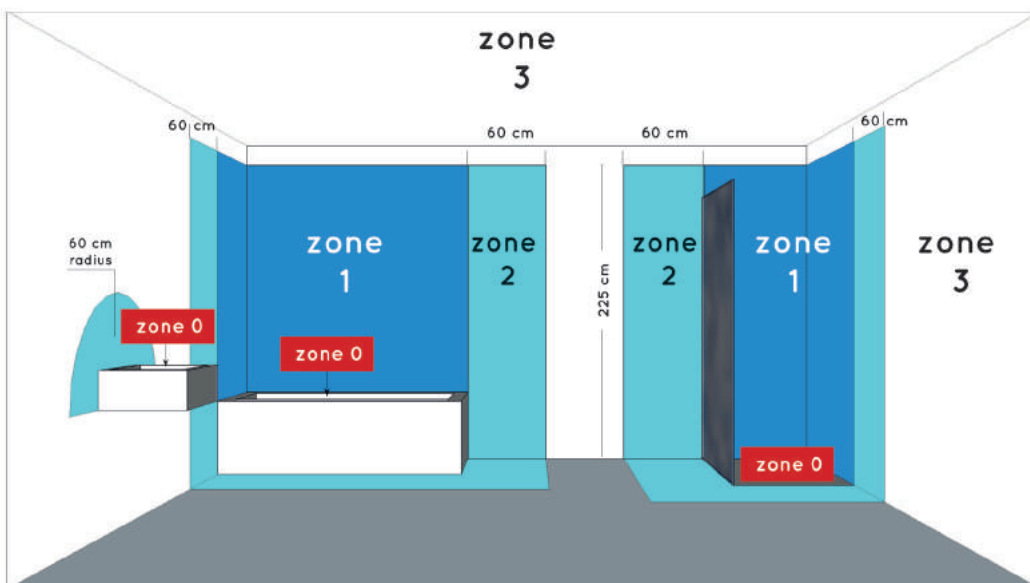

LUCIDE

RECOMMENDED LUCIDE LIGHT SOURCE

49006/05/30
Light source dimmable : Yes
Light source incl. : Yes

General

Dimensions LxWxH : 40 cm x 7 cm x 14.7cm
Heigth minimum : 12.5 cm
Heigth maximum : 14.7 cm
Dimensions shade LxWxH : Ø 5.4cm x 8.4 cm
Main material : Iron/Aluminum
Ceiling rose material : -
Color : SAND MATT BLACK
Style : Modern
Shape : Rectangular
Weight : 1.4 kg
Warranty : 2 years

Installation of items in bathroom:

Product specifications

Dimmable : Yes
Light direction : Focus
Adjustable in height : Not adjustable In Height (Before Installation)
Directional : Yes
Cable : No cable On Product
Cable length : - cm
Sensor : Without Sensor
Control : Light Switch Control
IP-Class : 44
Electric class : 1
Light source including ?: Yes
Lamp socket : GU10
Light source number : 3
Power requirements : 220-240V~50Hz
Bulb tube & maximum wattage : 5W LED GU10

For more specifications of
this product please visit
www.lucide.com

LUCIDE

TECHNICAL DRAWING & DIMENSIONS

LENNERT

Item number : 26958/15/30

EAN code : 5411212262691

For more specifications, dimensions please visit
www.lucide.com