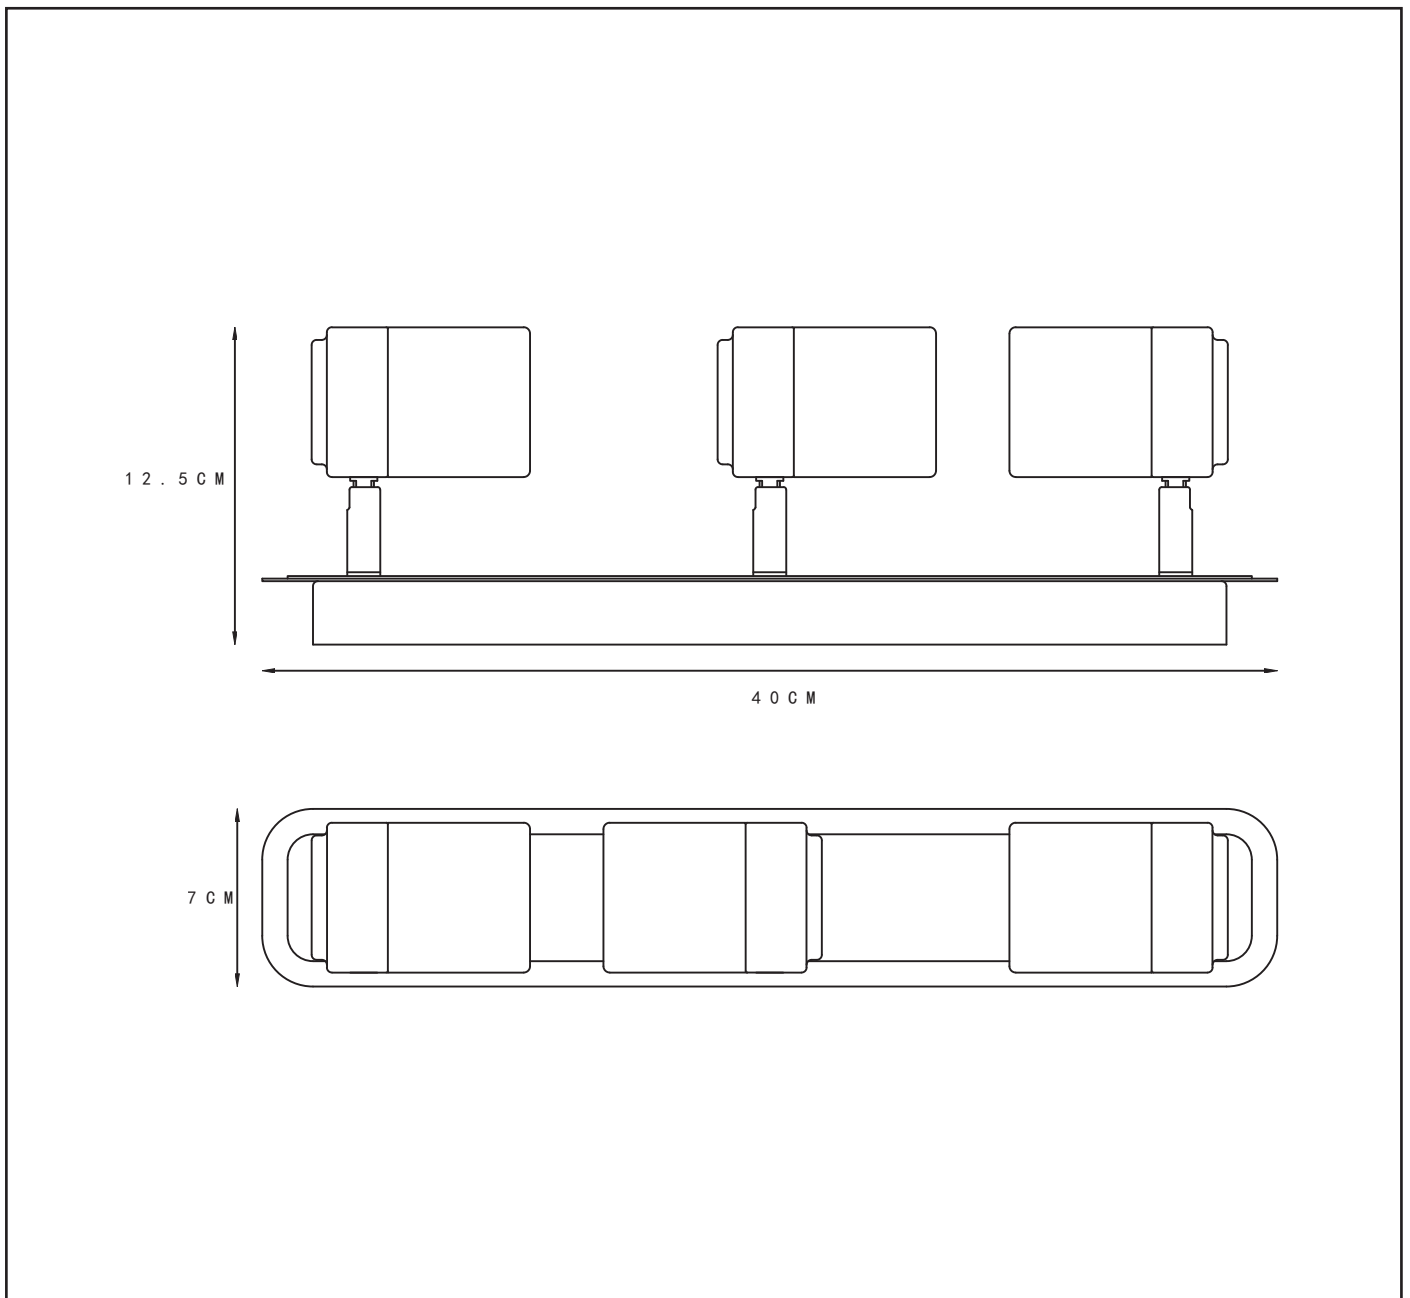

LUCIDE

RECOMMENDED LUCIDE LIGHT SOURCE

49006/05/30
Light source dimmable : Yes
Light source incl. : Yes

General

Dimensions LxWxH : 40 cm x 7 cm x 14.7cm
Heigth minimum : 12.5 cm
Heigth maximum : 14.7 cm
Dimensions shade LxWxH : Ø 5.4cm x 8.4 cm
Main material : Iron/Aluminum
Ceiling rose material : -
Color : SAND MATT BLACK
Style : Modern
Shape : Rectangular
Weight : 1.4 kg
Warranty : 2 years

Installation of items in bathroom:

Product specifications

Dimmable : Yes
Light direction : Focus
Adjustable in height : Not adjustable In Height (Before Installation)
Directional : Yes
Cable : No cable On Product
Cable length : - cm
Sensor : Without Sensor
Control : Light Switch Control
IP-Class : 44
Electric class : 1
Light source including ?: Yes
Lamp socket : GU10
Light source number : 3
Power requirements : 220-240V~50Hz
Bulb tube & maximum wattage : 5W LED GU10

For more specifications of
this product please visit
www.lucide.com

LUCIDE

TECHNICAL DRAWING & DIMENSIONS

LENNERT

Item number : 26958/15/30

EAN code : 5411212262691

For more specifications, dimensions please visit
www.lucide.com