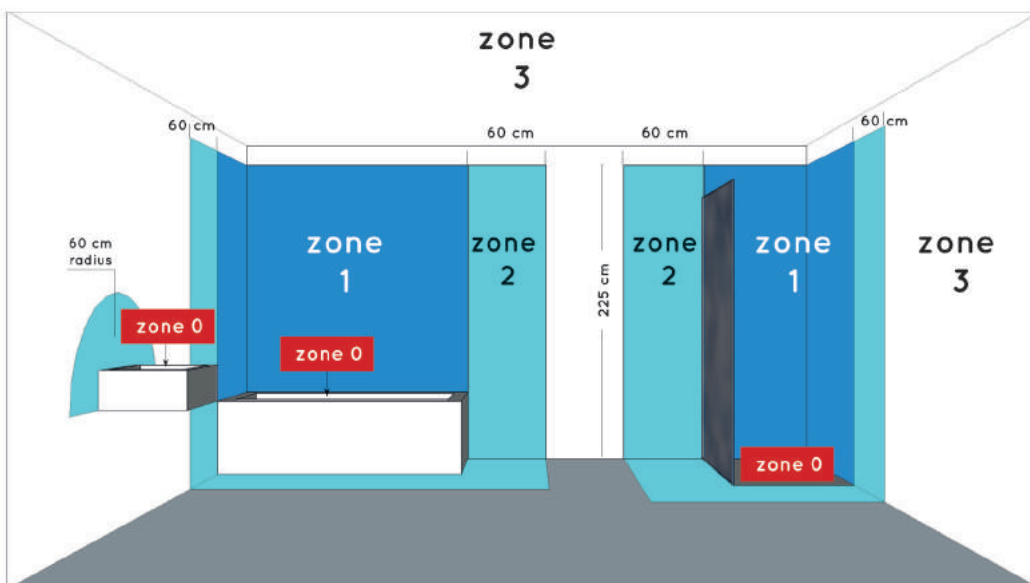

LUCIDE

RECOMMENDED LUCIDE LIGHT SOURCE

49006/05/30
Light source dimmable : Yes
Light source incl. : Yes

General

Dimensions LxWxH : 11.6cm x10cm x 14.7cm
Height minimum : 12.5 cm
Height maximum : 14.7 cm
Dimensions shade LxWxH : Ø 5.4cm x 8.4 cm
Main material : Iron/Aluminum
Ceiling rose material : -
Color : SAND MATT BLACK
Style : Modern
Shape : Square
Weight : 0,5 kg
Warranty : 2 years

Installation of items in bathroom:

Product specifications

Dimmable : Yes
Light direction : Focus
Adjustable in height : Not adjustable In Height (Before Installation)
Directional : Yes
Cable : No cable On Product
Cable length : - cm
Sensor : Without Sensor
Control : Light Switch Control
IP-Class : 44
Electric class : 1
Light source including ?: Yes
Lamp socket : GU10
Light source number : 1
Power requirements : 220-240V~50Hz
Bulb tube & maximum wattage : 5W LED GU10