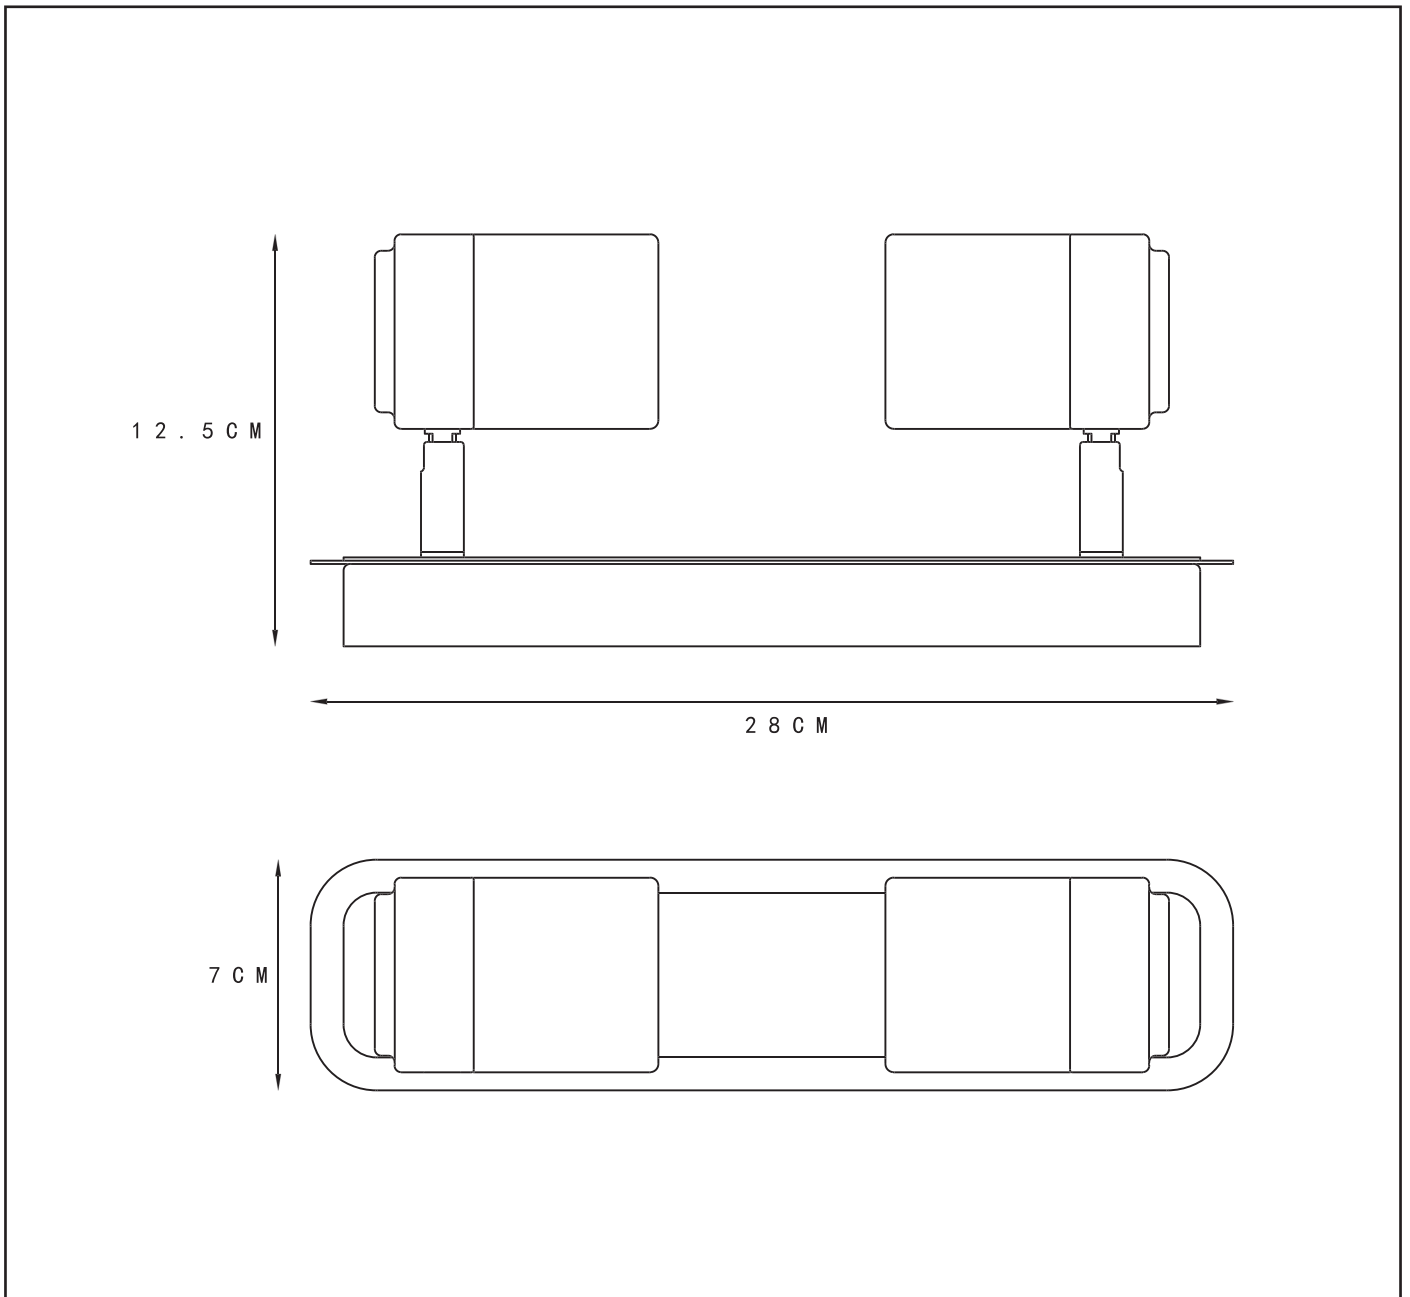

LENNERT

Item number : 26957/10/12

EAN code : 5411212262585