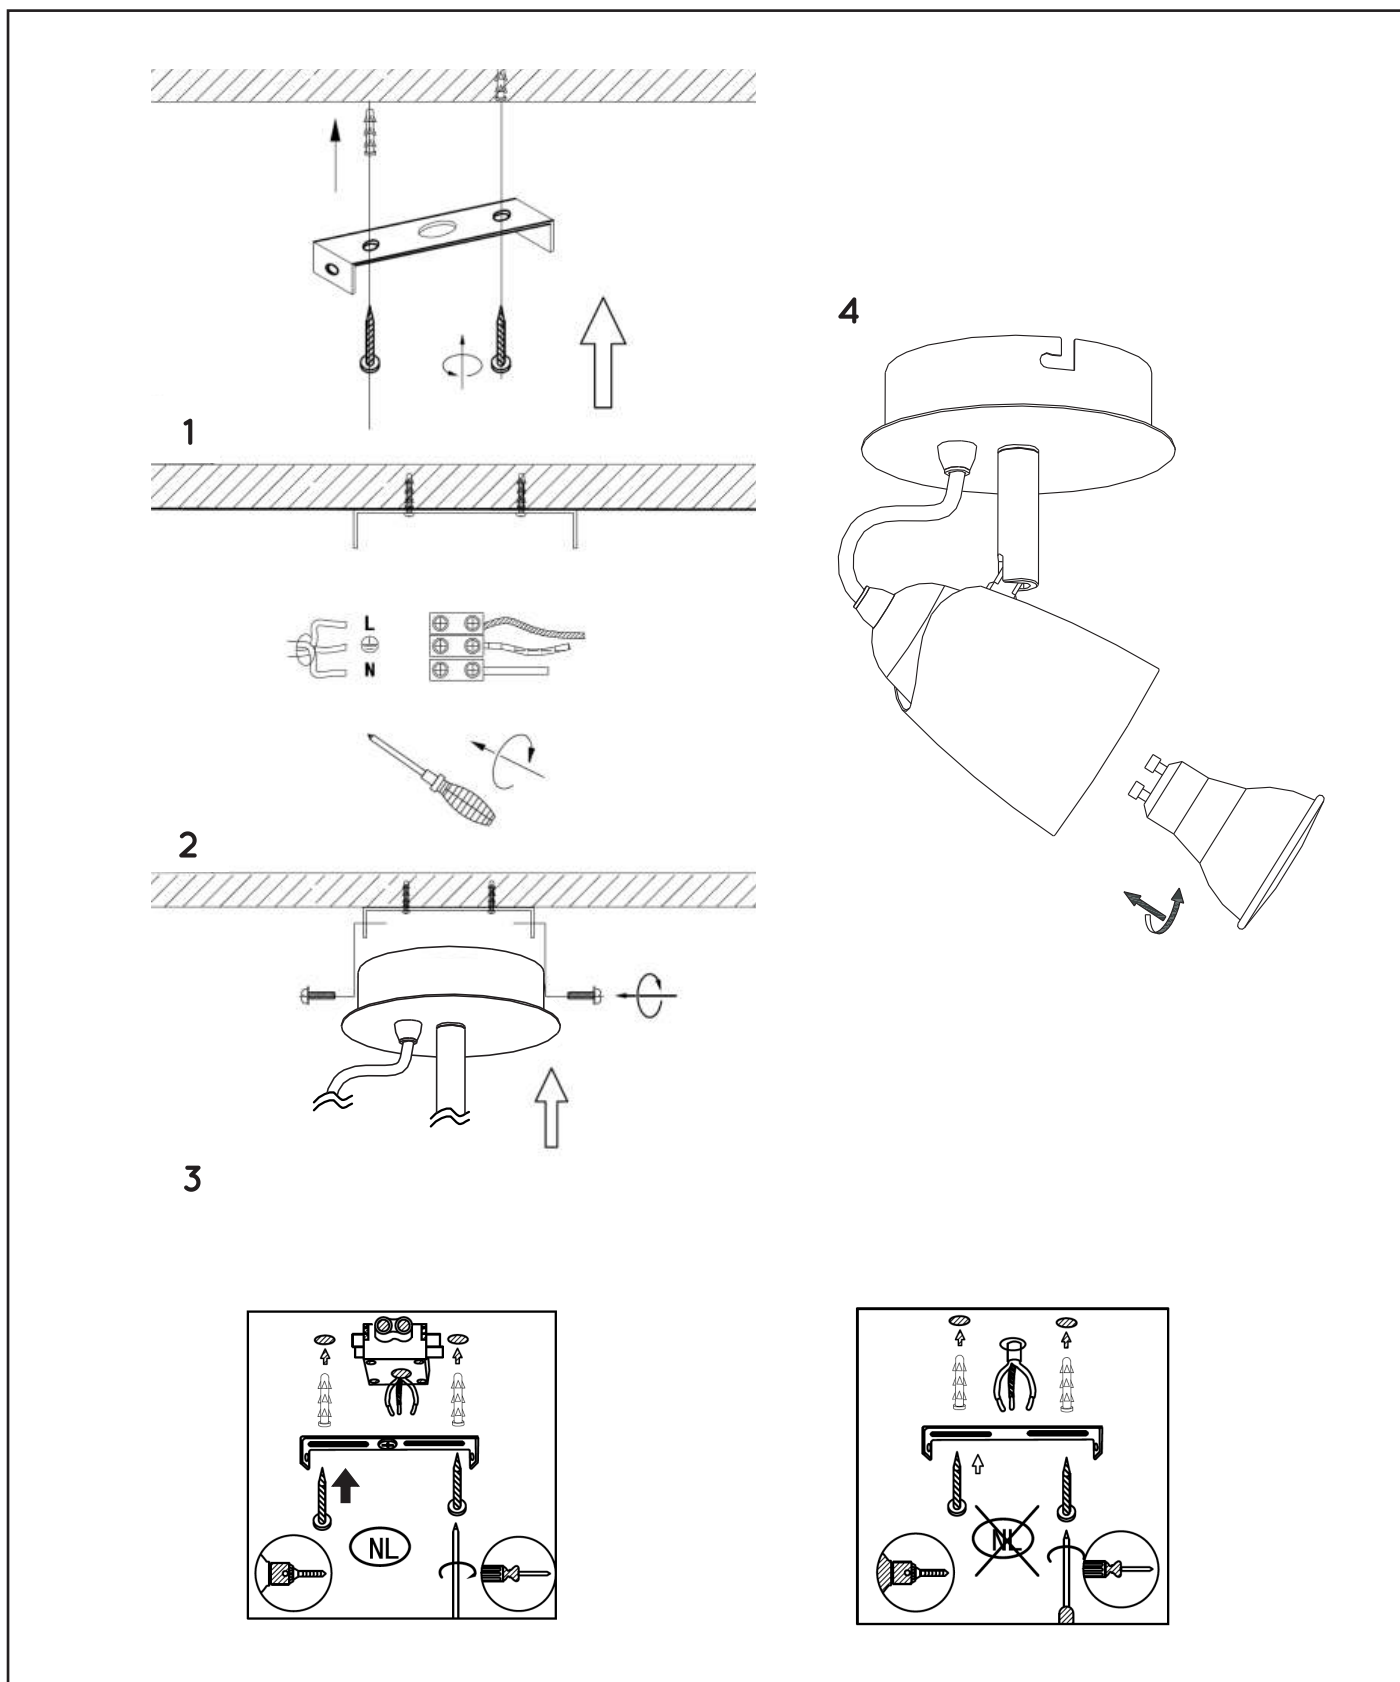

Dit product bevat een lichtbron van energie-efficiëntieklasse A+

Ce produit contient une source lumineuse de classe énergétique A+

This product contains a light source of energy efficiency class A+

Dieses Produkt enthält eine Lichtquelle der Energieeffizienzklasse A+

Ten produkt zawiera źródło światła o klasie efektywności energetycznej A+