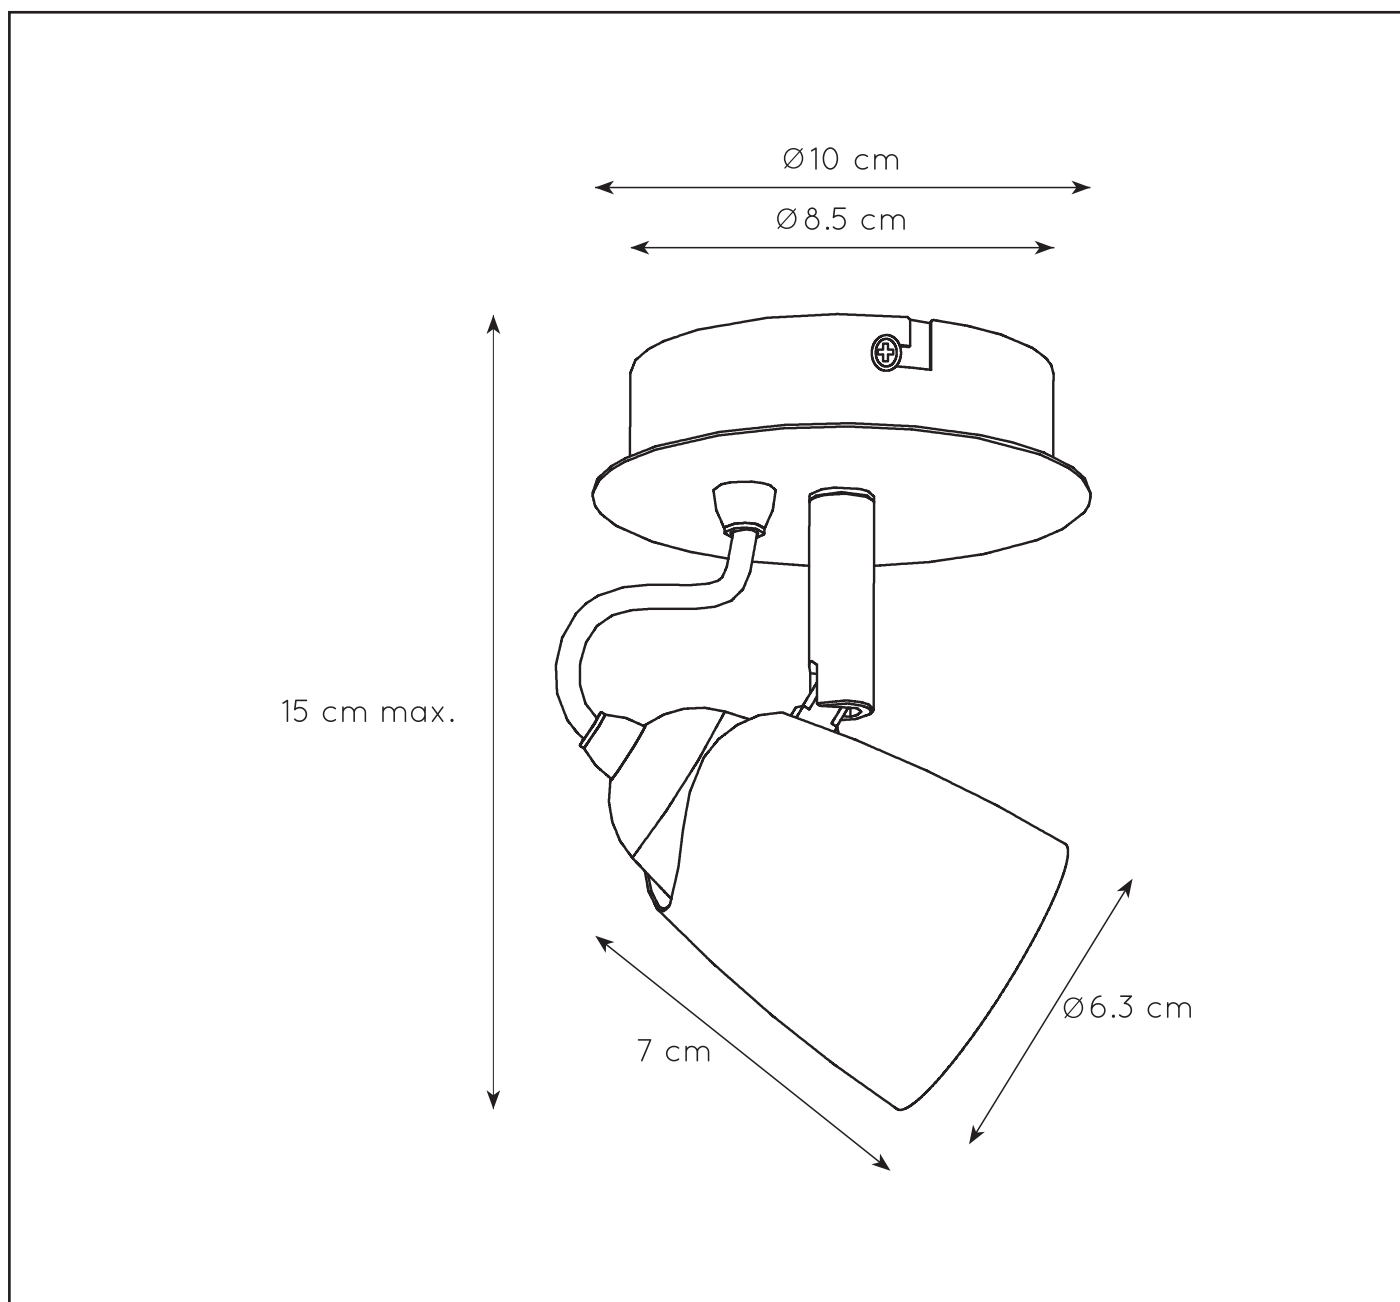

RIDE-LED

Item number : 26956/05/17

EAN code : 5411212262233

Item number : 26956/05/31

EAN code : 5411212262196

For more specifications, dimensions please visit

www.lucide.com