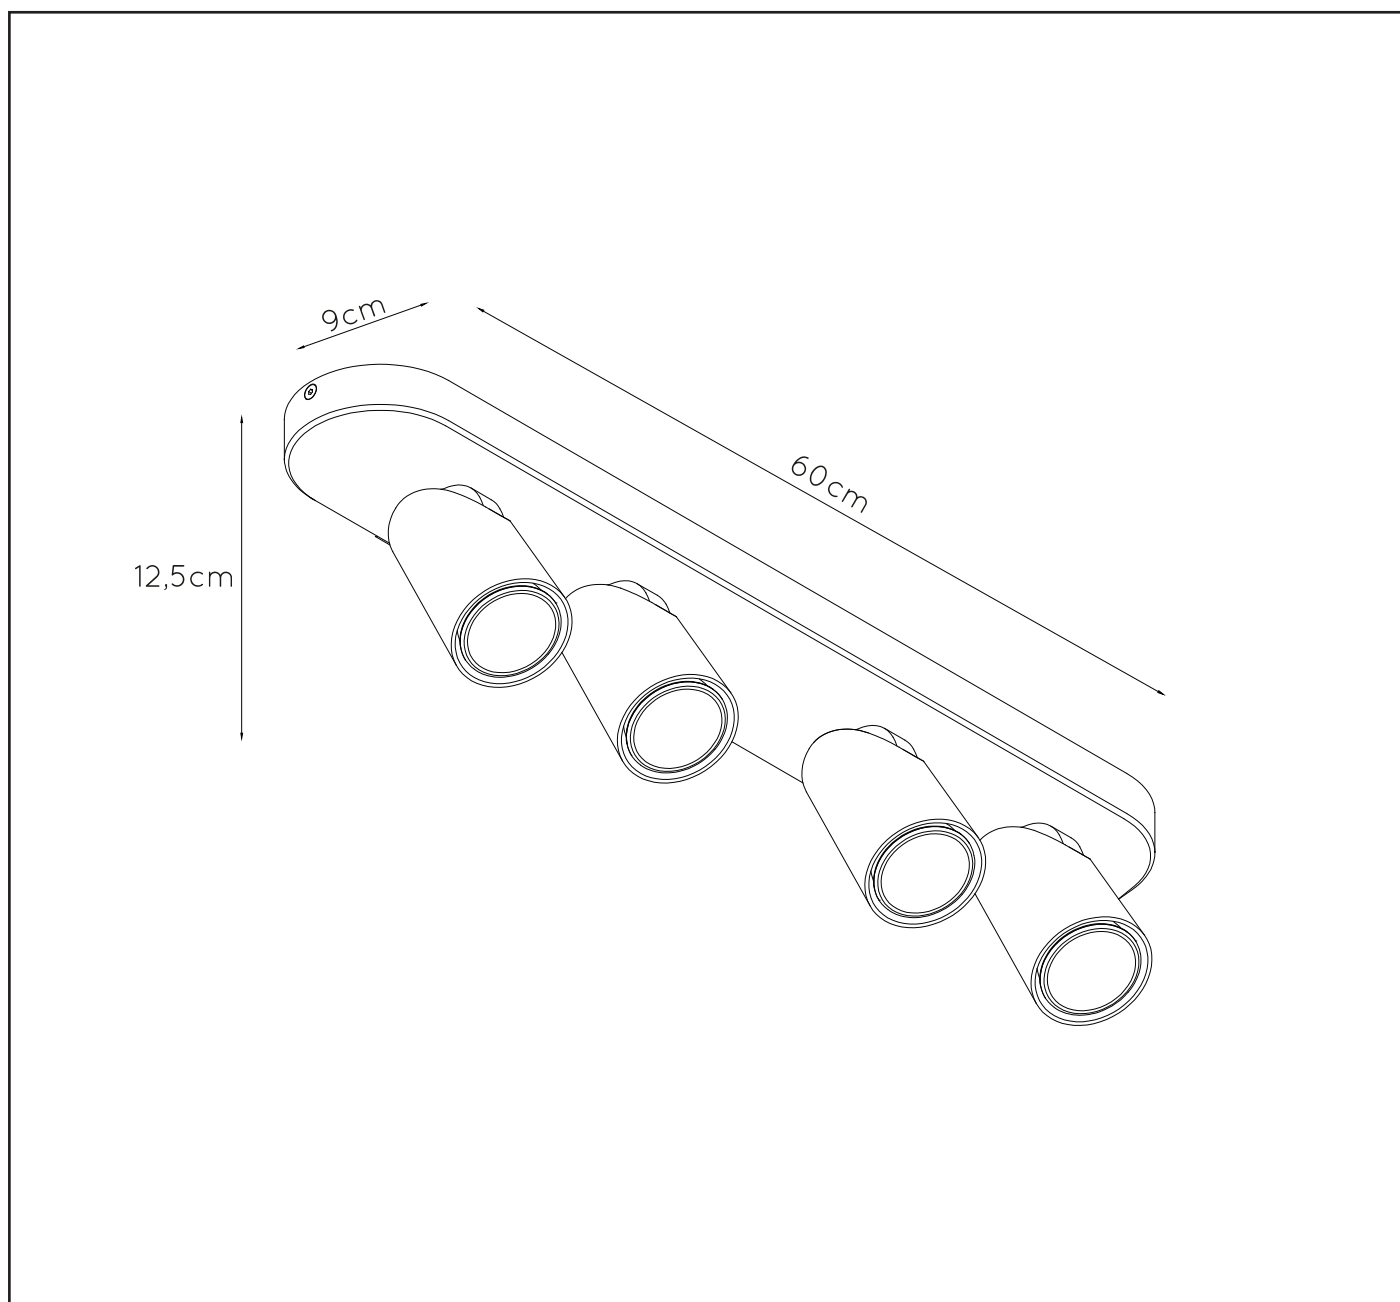

Light source dimmable :

Yes, Dim to warm

Light source incl. : Yes

General

Dimensions LxWxH : 60cm x 9cm x 12,5 cm

Height minimum : -

Height maximum : 12,5 cm

Dimensions shade LxWxH : Ø6cm x 9.8cm

Main material : Aluminium

Ceiling rose material : Aluminium

Color : Black

Style : Modern

Shape : Round

Weight : 1,8kg

Warranty : 2 years

Product specifications

Dimmable : Dim to warm

Light direction : Downlight

Adjustable in height : No

(Before Installation)

Directional : Directional

Cable : No

Cable length : -

Sensor : Without Sensor

For more specifications of this product please visit

www.lucide.com

XYRUS-LED

Item number : 23954/21/30

EAN code : 5411212234216

Item number : 23954/21/31

EAN code : 5411212234223

For more specifications, dimensions please visit