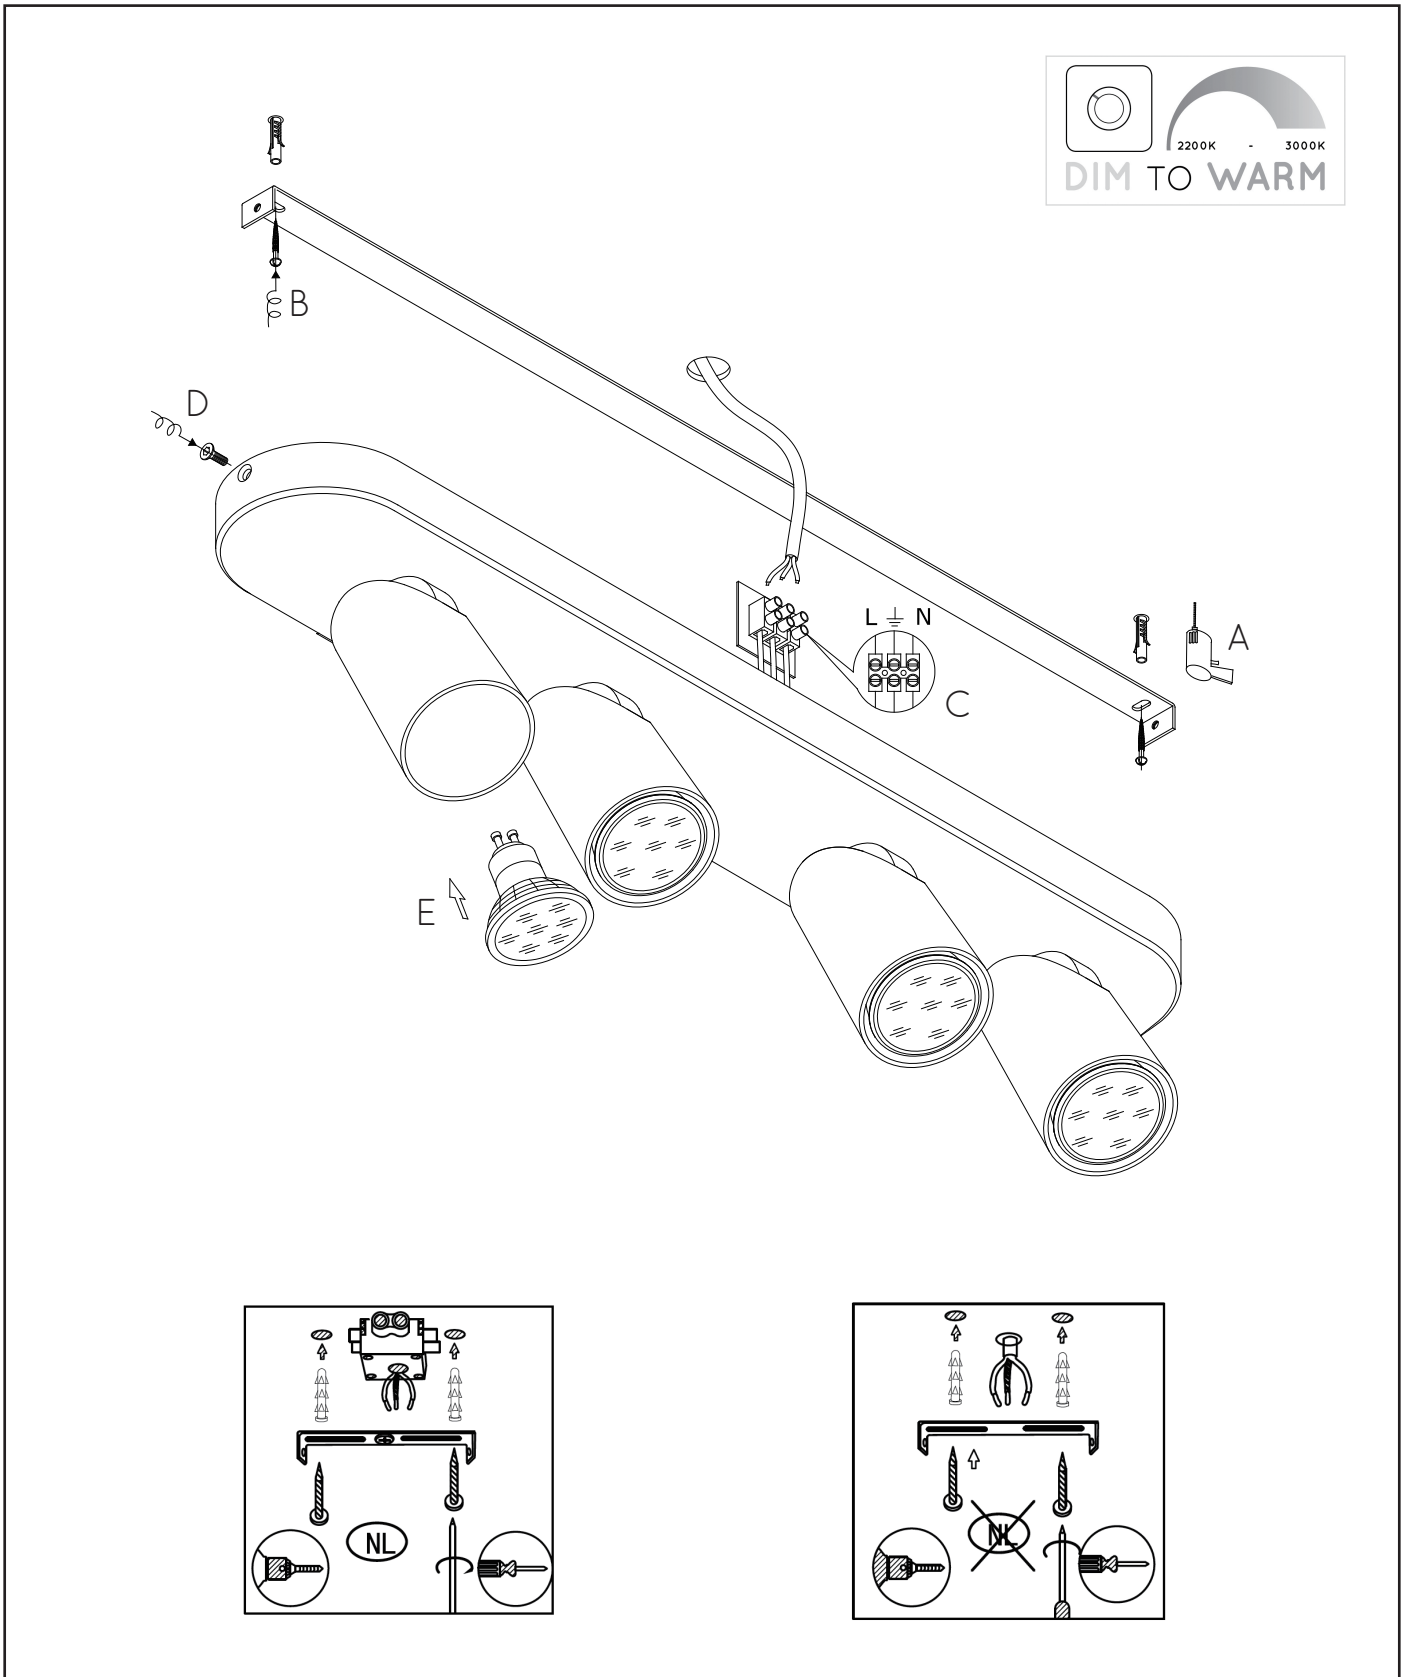

LUCIDE

INSTALLATION DRAWING SPECIFICATIONS

Dit product bevat een lichtbron van energie-efficiëntieklasse A+
Ce produit contient une source lumineuse de classe énergétique A+
This product contains a light source of energy efficiency class A+
Dieses Produkt enthält eine Lichtquelle der Energieeffizienzklasse A+
Ten produkt zawiera źródło światła o klasie efektywności energetycznej A+