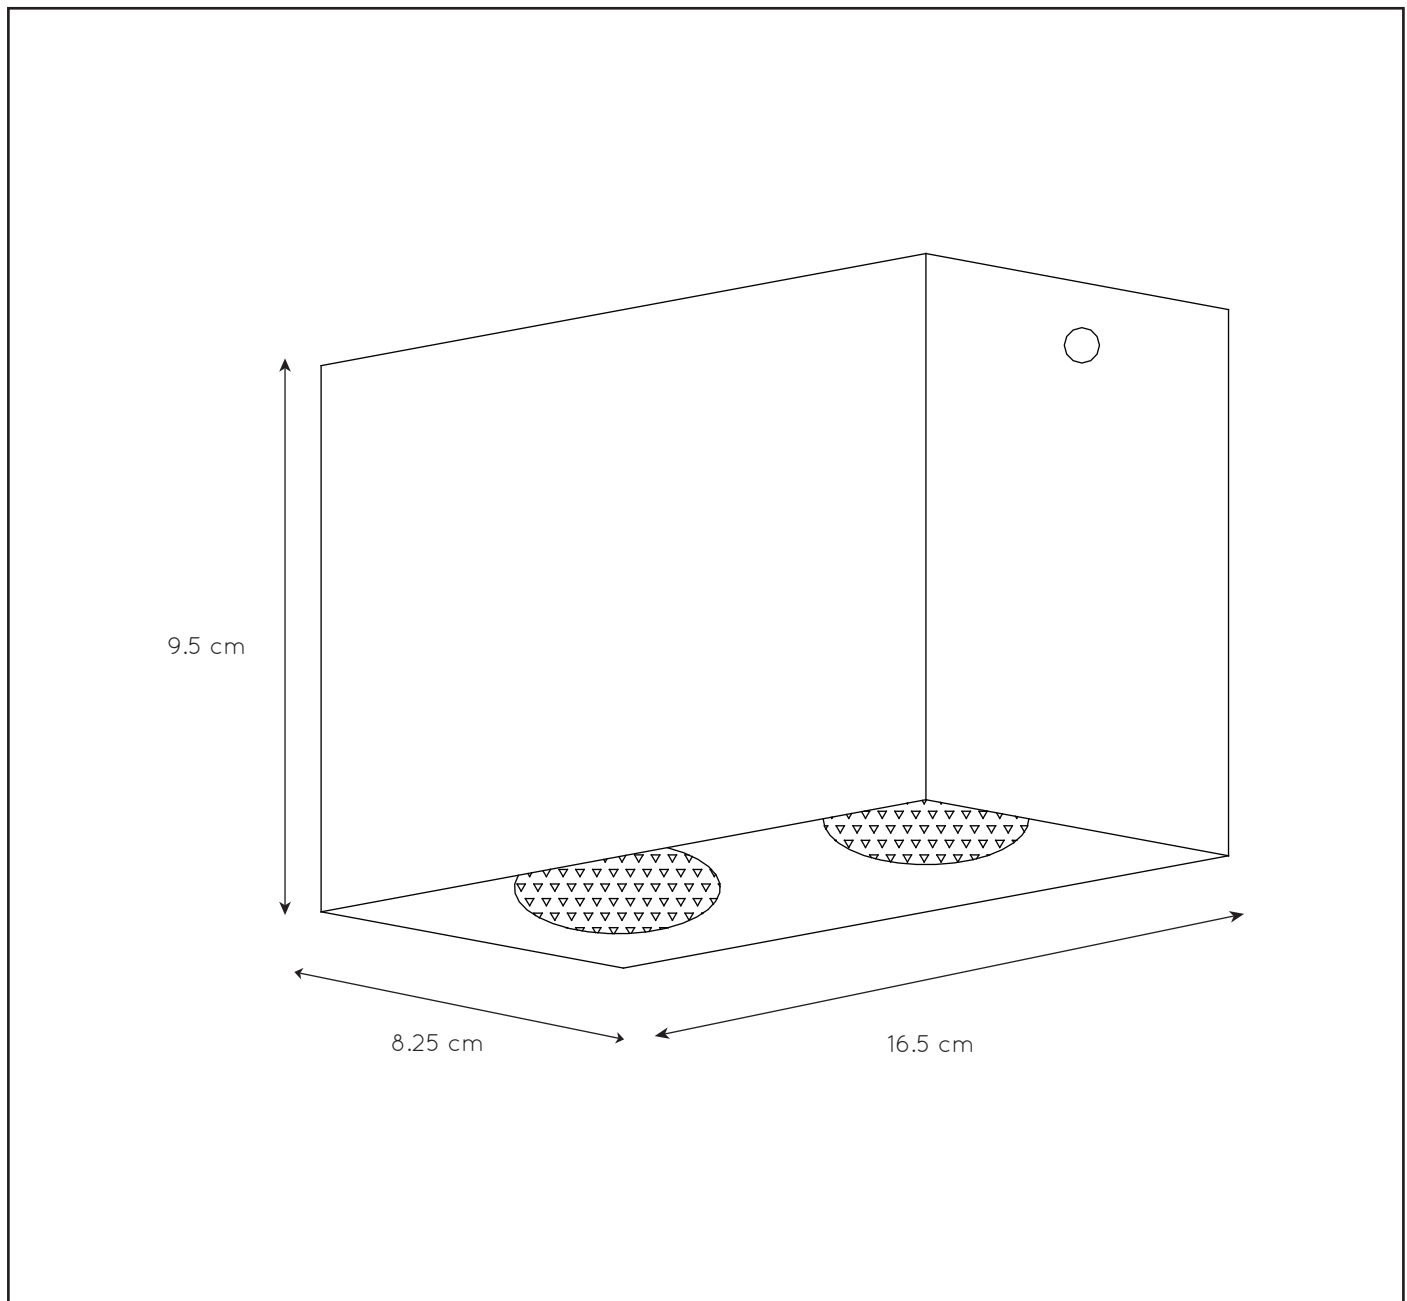

LUCIDE

GENERAL SPECIFICATIONS

RECOMMENDED LUCIDE LIGHT SOURCE

49009/05/30

Light source dimmable : Yes Dim to warm

Light source incl. : No

General

Dimensions LxWxH : 16.5 cm x 8.25 cm x 9.5 cm

Height minimum : -

Height maximum : 9.5 cm

Dimensions shade LxWxH : 16.5 cm x 8.25 cm x 9.5 cm

Main material : Aluminium

Ceiling rose material : Metal

Color : Black out - Brass in, White out - Brass in

Style : Modern

Shape : Rectangle

Weight : 0.5 kg

Warranty : 2 years

Product specifications

Dimmable : No

Light direction : Downlight

Adjustable in height : Not In Height Adjustable

Directional : Directional

Item number : 22966/02/31

EAN code : 5411212221551

For more specifications, dimensions please visit

www.lucide.com

LUCIDE

INSTALLATION DRAWING SPECIFICATIONS