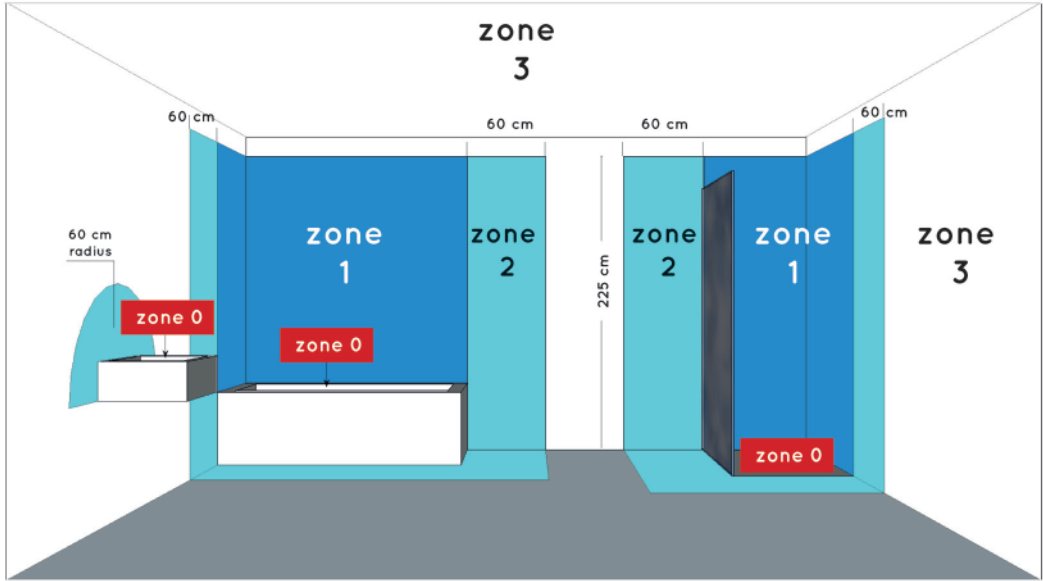

Installation of items in bathroom:

IP classifications	zone 0	zone 1 minimum	zone 2 minimum	zone 3 minimum

For more specifications of this product please visit www.lucide.com