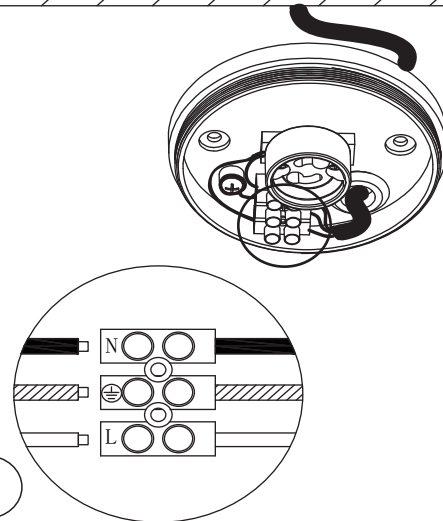

LUCIDE

RECOMMENDED LUCIDE LIGHT SOURCE

49009/05/30
49009/05/31

Light source dimmable : Yes Dim to warm
 Light source incl. : No

General

Dimensions LxWxH : 9.0 cm x 9.0 cm x 10.0 cm
Height minimum : 10.0 cm
Height maximum : 10.0 cm
Dimensions shade LxWxH :
Main material : Aluminium
Ceiling rose material :
Color : Black,White
Style : Modern
Shape : Cylinder
Weight : 0.37 kg
Warranty : 2 years

Product specifications

Dimmable : Yes
Light direction : Downlight
Adjustable in height : Not In Height Adjustable
Directional : Directional
Cable : No
Cable length :
Sensor : Without Sensor
Control : Light Switch Control
IP-Class : 65
Electric class : 1
Light source including ? : No
Lamp socket : GU10
Light source number : 1
Power requirements : 220-240V~50Hz
Bulb type & maximum wattage : GU10- max.50W

EAN code : 5411212221438

Item number : 22962/01/31

EAN code : 5411212221445

For more specifications, dimensions please visit

www.lucide.com

LUCIDE

INSTALLATION DRAWING SPECIFICATIONS

Gu10

Electrical Supply

1

2

3

4