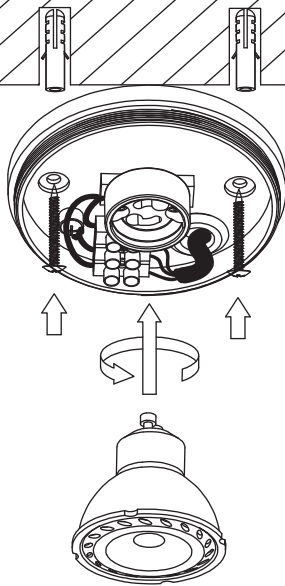

LUCIDE

RECOMMENDED LUCIDE LIGHT SOURCE

49009/05/30
49009/05/31

Light source dimmable : Yes Dim to warm
 Light source incl. : No

General

Dimensions LxWxH : 9.0 cm x 9.0 cm x 10.0 cm
Height minimum : 10.0 cm
Height maximum : 10.0 cm
Dimensions shade LxWxH :
Main material : Aluminium
Ceiling rose material :
Color : Black,White
Style : Modern
Shape : Cylinder
Weight : 0.37 kg
Warranty : 2 years

Product specifications

Dimmable : Yes
Light direction : Downlight
Adjustable in height : Not In Height Adjustable
Directional : Directional
Cable : No
Cable length :
Sensor : Without Sensor
Control : Light Switch Control
IP-Class : 65
Electric class : 1
Light source including ? : No
Lamp socket : GU10
Light source number : 1
Power requirements : 220-240V~50Hz
Bulb type & maximum wattage : GU10- max.50W

EAN code : 5411212221438

Item number : 22962/01/31

EAN code : 5411212221445

For more specifications, dimensions please visit

www.lucide.com

LUCIDE

INSTALLATION DRAWING SPECIFICATIONS

Gu10

Electrical Supply

1

2

3

4