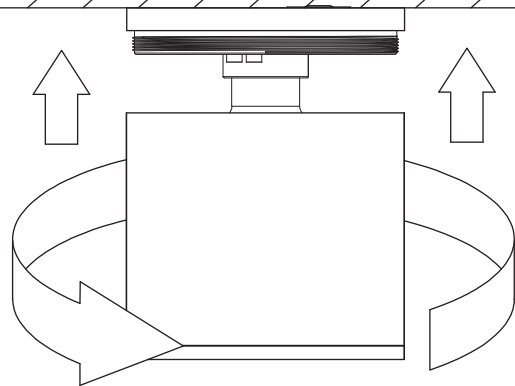

LUCIDE

RECOMMENDED LUCIDE LIGHT SOURCE

49009/05/30
49009/05/31

Light source dimmable : Yes Dim to warm
 Light source incl. : No

General

Dimensions LxWxH : 9.0 cm x 9.0 cm x 10.0 cm
Height minimum : 10.0 cm
Height maximum : 10.0 cm
Dimensions shade LxWxH :
Main material : Aluminium
Ceiling rose material :
Color : Black,White
Style : Modern
Shape : Cylinder
Weight : 0.37 kg
Warranty : 2 years

Electrical Supply

1

2

3

4