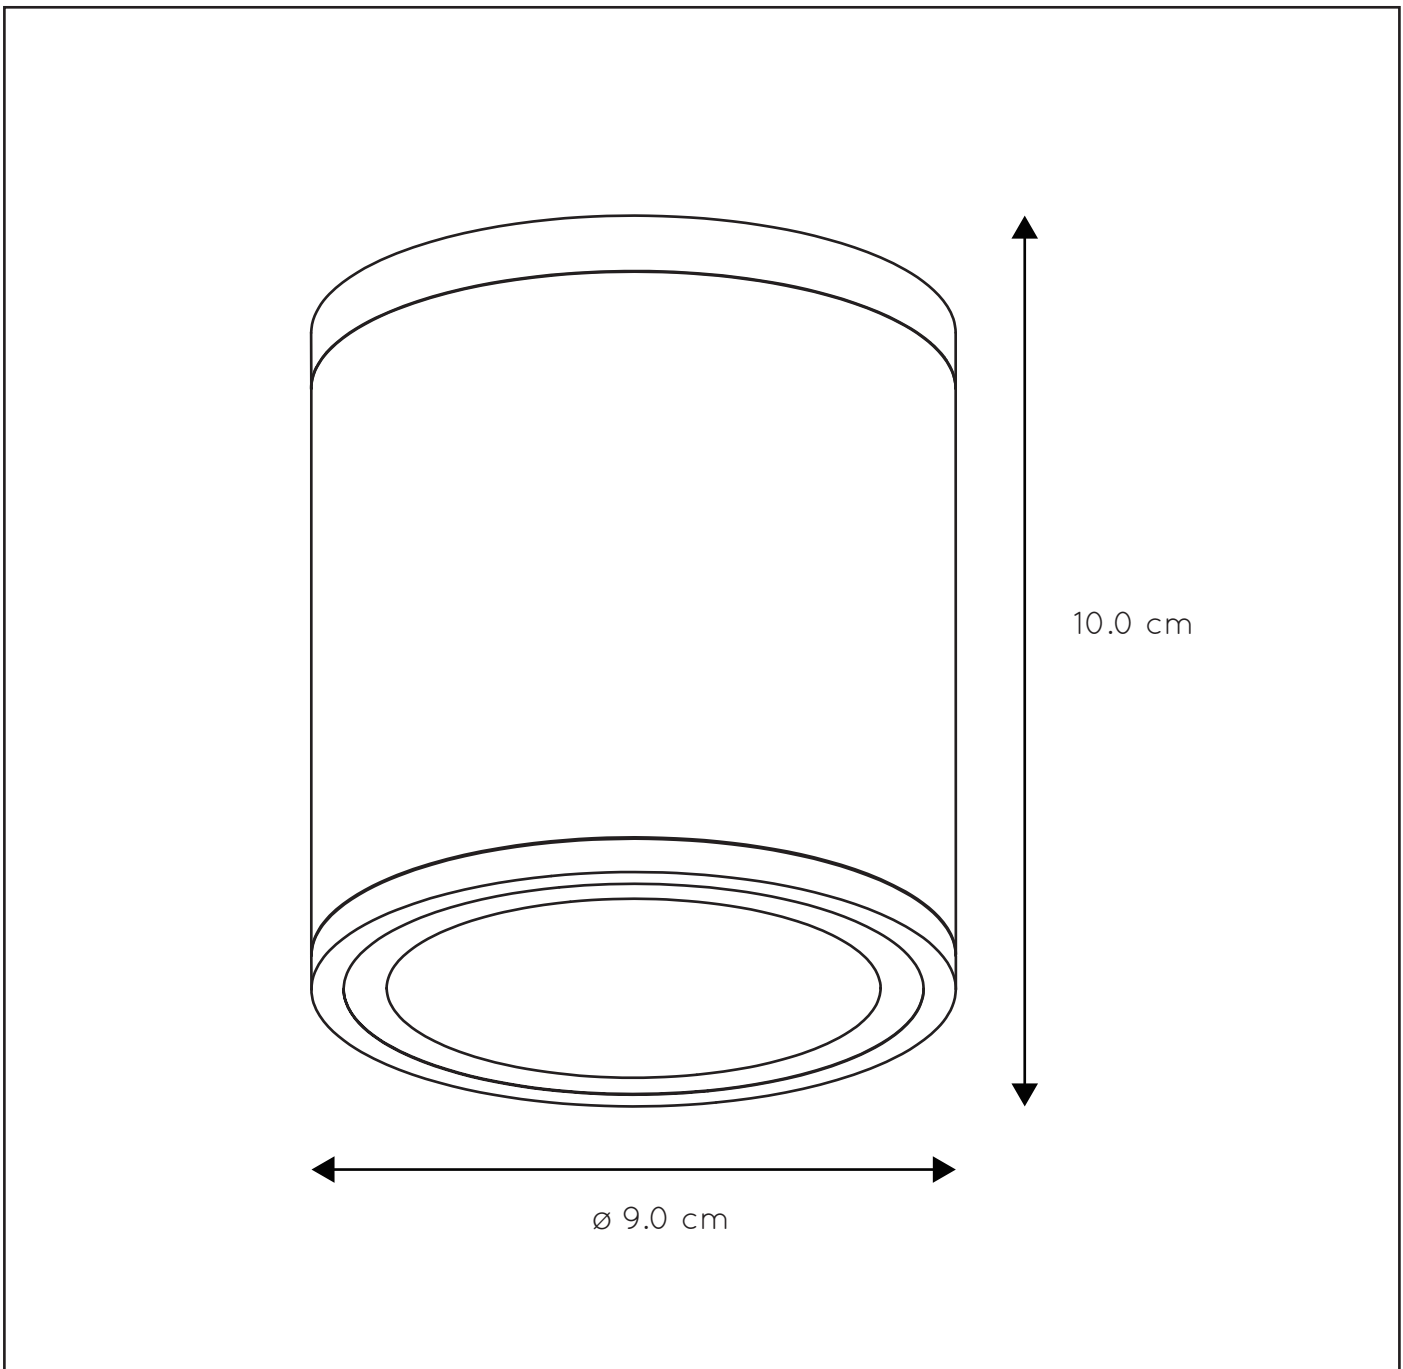

LUCIDE

RECOMMENDED LUCIDE LIGHT SOURCE

49009/05/30
49009/05/31

Light source dimmable : Yes Dim to warm
 Light source incl. : No

General

Dimensions LxWxH : 9.0 cm x 9.0 cm x 10.0 cm
Height minimum : 10.0 cm
Height maximum : 10.0 cm
Dimensions shade LxWxH :
Main material : Aluminium
Ceiling rose material :
Color : Black,White
Style : Modern
Shape : Cylinder
Weight : 0.37 kg
Warranty : 2 years

Product specifications

Dimmable : Yes
Light direction : Downlight
Adjustable in height : Not In Height Adjustable
Directional : Directional
Cable : No
Cable length :
Sensor : Without Sensor
Control : Light Switch Control
IP-Class : 65
Electric class : 1
Light source including ? : No
Lamp socket : GU10
Light source number : 1
Power requirements : 220-240V~50Hz
Bulb type & maximum wattage : GU10- max.50W

EAN code : 5411212221438

Item number : 22962/01/31

EAN code : 5411212221445

For more specifications, dimensions please visit

www.lucide.com

LUCIDE

INSTALLATION DRAWING SPECIFICATIONS

Gu10