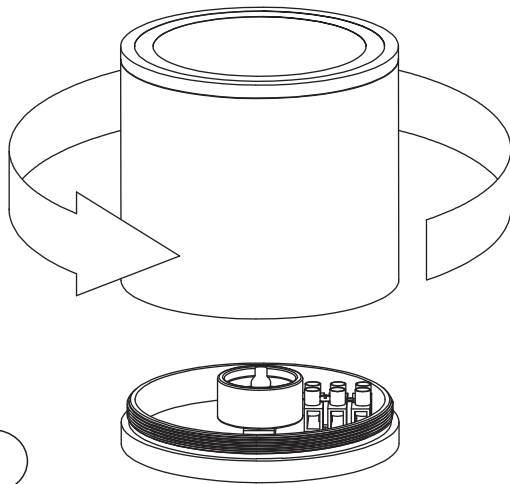

LUCIDE

RECOMMENDED LUCIDE LIGHT SOURCE

49009/05/30
49009/05/31

Light source dimmable : Yes Dim to warm
 Light source incl. : No

General

Dimensions LxWxH : 9.0 cm x 9.0 cm x 10.0 cm
Height minimum : 10.0 cm
Height maximum : 10.0 cm
Dimensions shade LxWxH :
Main material : Aluminium
Ceiling rose material :
Color : Black,White
Style : Modern
Shape : Cylinder
Weight : 0.37 kg
Warranty : 2 years

Product specifications

Dimmable : Yes
Light direction : Downlight
Adjustable in height : Not In Height Adjustable
Directional : Directional
Cable : No
Cable length :
Sensor : Without Sensor
Control : Light Switch Control
IP-Class : 65
Electric class : 1
Light source including ? : No
Lamp socket : GU10
Light source number : 1
Power requirements : 220-240V~50Hz
Bulb type & maximum wattage : GU10- max.50W

EAN code : 5411212221438

Item number : 22962/01/31

EAN code : 5411212221445

For more specifications, dimensions please visit

www.lucide.com

LUCIDE

INSTALLATION DRAWING SPECIFICATIONS

Gu10

Electrical Supply

1

2

3

4