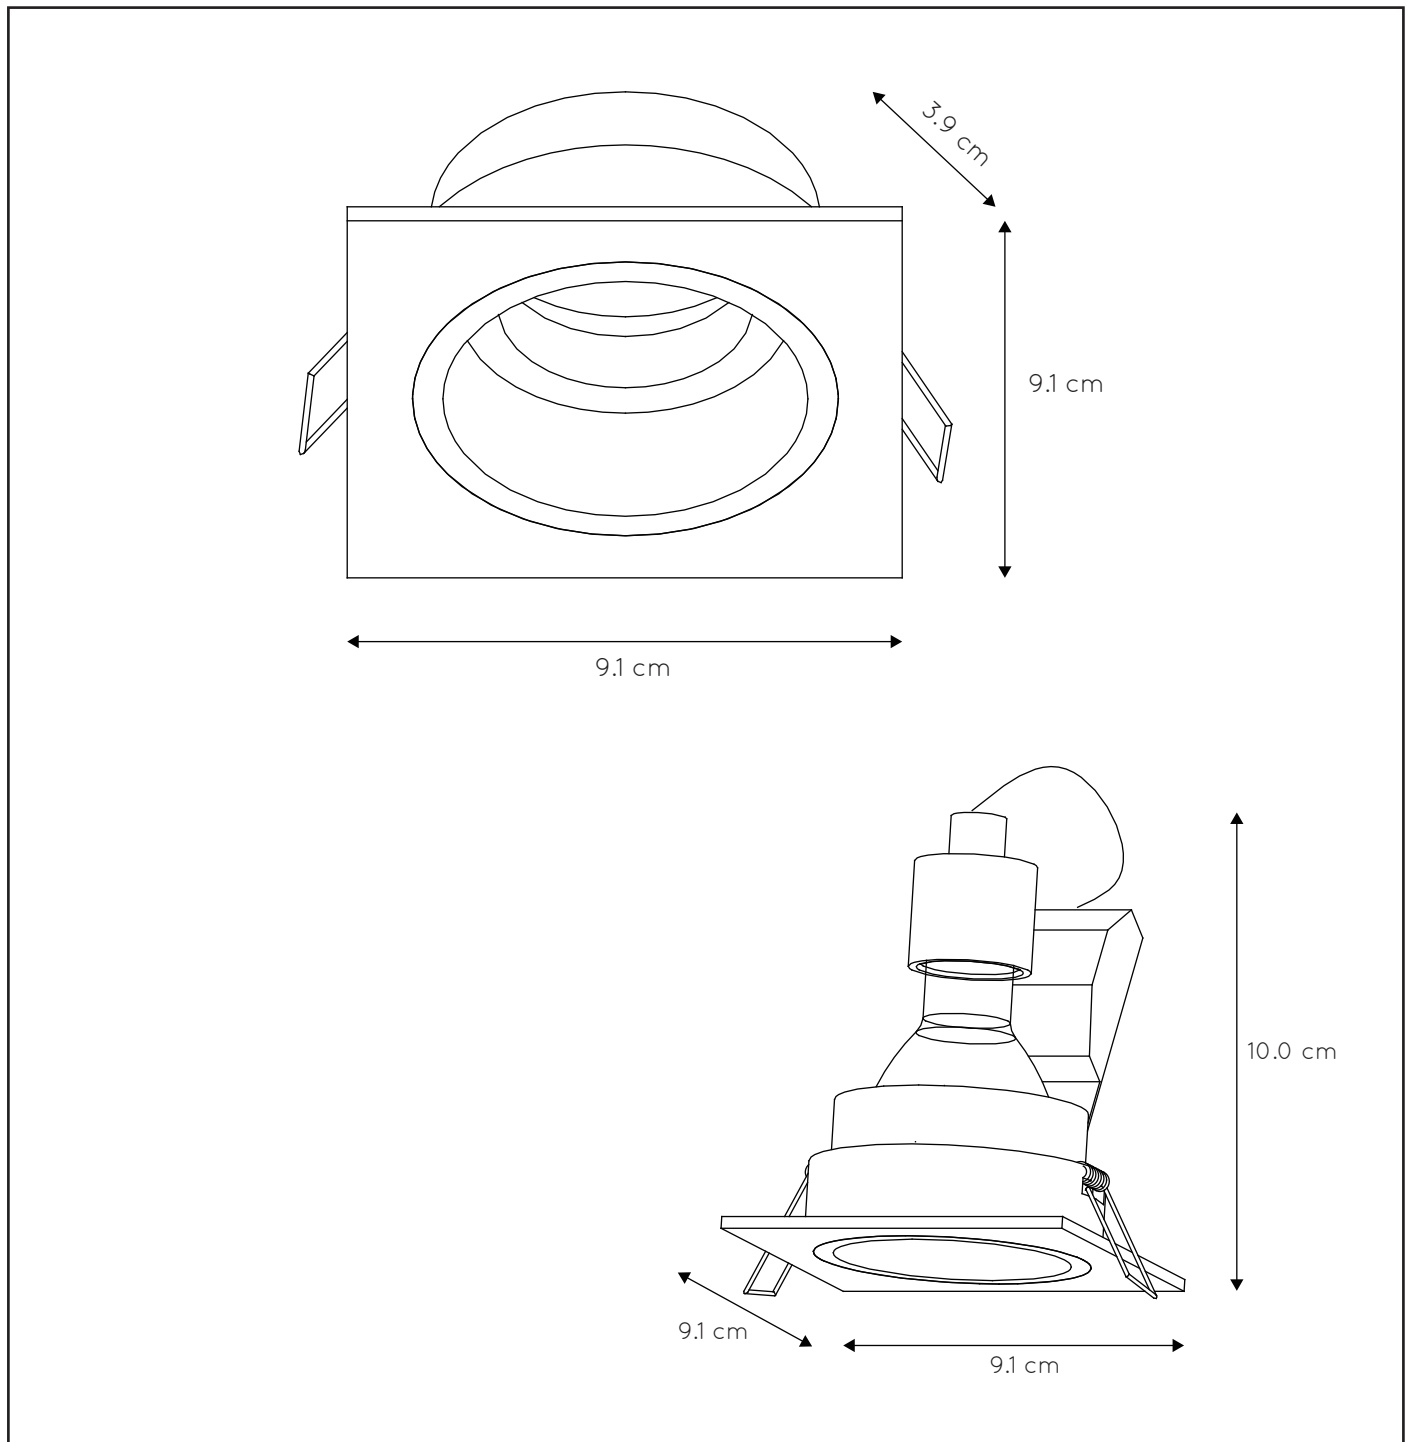

LUCIDE

GENERAL SPECIFICATIONS

**RECOMMENDED LUCIDE
LIGHT SOURCE**

49009/05/30

Light source dimmable : Yes Dim to warm

Light source incl. : No

General

Dimensions LxWxH : 9.1 cm x 9.1 cm x 3.9 cm

Height minimum : 3.9 cm

Height maximum : 3.9 cm

Dimensions shade LxWxH : 9.1 cm x 9.1 cm x 3.9 cm

Main material : Aluminium

Ceiling rose material :

Color : Black

Style : Modern

Shape : Square

Weight : 0.19 kg

Warranty : 2 years

Product specifications

Dimmable : Yes

Light direction : Downlight

Adjustable in height : Not In Height Adjustable

Directional : Rotatable & Tilttable (360 Degrees)

Cable : No

Power requirements : 220-240V-50Hz

Bulb type & maximum wattage : GU10- max.50W

For more specifications of this product please visit

www.lucide.com

EMBED

Item number : 22959/01/30
EAN code : 5411212221193

For more specifications, dimensions please visit
www.lucide.com