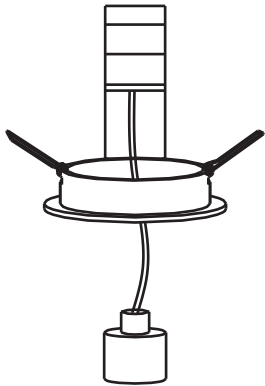

LUCIDE

INSTALLATION DRAWING SPECIFICATIONS

Electrical Supply

2

4