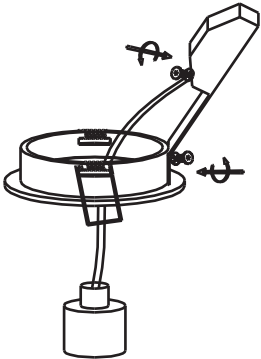

LUCIDE

INSTALLATION DRAWING SPECIFICATIONS

Electrical Supply