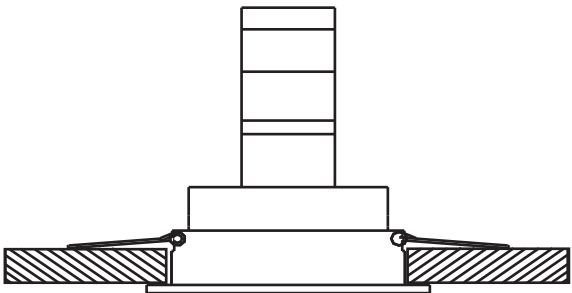

LUCIDE

GENERAL SPECIFICATIONS

RECOMMENDED LUCIDE LIGHT SOURCE

49009/05/30

Light source dimmable : Yes Dim to warm
Light source incl. : No

General

Dimensions LxWxH : 9.1 cm x 9.1 cm x 3.9 cm
Height minimum : 3.9 cm
Height maximum : 3.9 cm
Dimensions shade LxWxH : 9.1 cm x 9.1 cm x 3.9 cm
Main material : Aluminium
Ceiling rose material : Metal
Color : Black
Style : Modern
Shape : Round
Weight : 0.18 kg
Warranty : 2 years

Product specifications

Dimmable : Yes
Light direction : Downlight
Adjustable in height : Not In Height Adjustable
Directional : Rotatable & Tilttable (360 Degrees)
Cable : No
Cable length :
Sensor : Without Sensor
Control : Light Switch Control
IP-Class : 20
Electric class : 2
Light source including ? : No
Lamp socket : GU10
Light source number : 1
Power requirements : 220-240V-50Hz
Bulb type & maximum wattage : GU10- max.50W

GU10

Electrical Supply

1

2

3

4