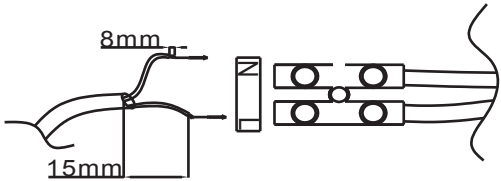

LUCIDE

INSTALLATION DRAWING SPECIFICATIONS

Electrical Supply