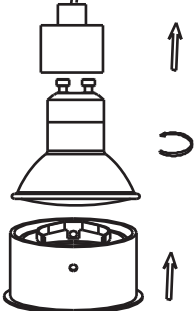

LUCIDE

GENERAL SPECIFICATIONS

RECOMMENDED LUCIDE LIGHT SOURCE

49009/05/30

Light source dimmable : Yes Dim to warm
Light source incl. : No

General

Dimensions LxWxH : 9.1 cm x 9.1 cm x 3.9 cm
Height minimum : 3.9 cm
Height maximum : 3.9 cm
Dimensions shade LxWxH : 9.1 cm x 9.1 cm x 3.9 cm
Main material : Aluminium
Ceiling rose material : Metal
Color : Black
Style : Modern
Shape : Round
Weight : 0.18 kg
Warranty : 2 years

Product specifications

Dimmable : Yes
Light direction : Downlight
Adjustable in height : Not In Height Adjustable
Directional : Rotatable & Tilttable (360 Degrees)
Cable : No
Cable length :
Sensor : Without Sensor
Control : Light Switch Control
IP-Class : 20
Electric class : 2
Light source including ? : No
Lamp socket : GU10
Light source number : 1
Power requirements : 220-240V-50Hz
Bulb type & maximum wattage : GU10- max.50W

GU10

Electrical Supply

1

2

3

4