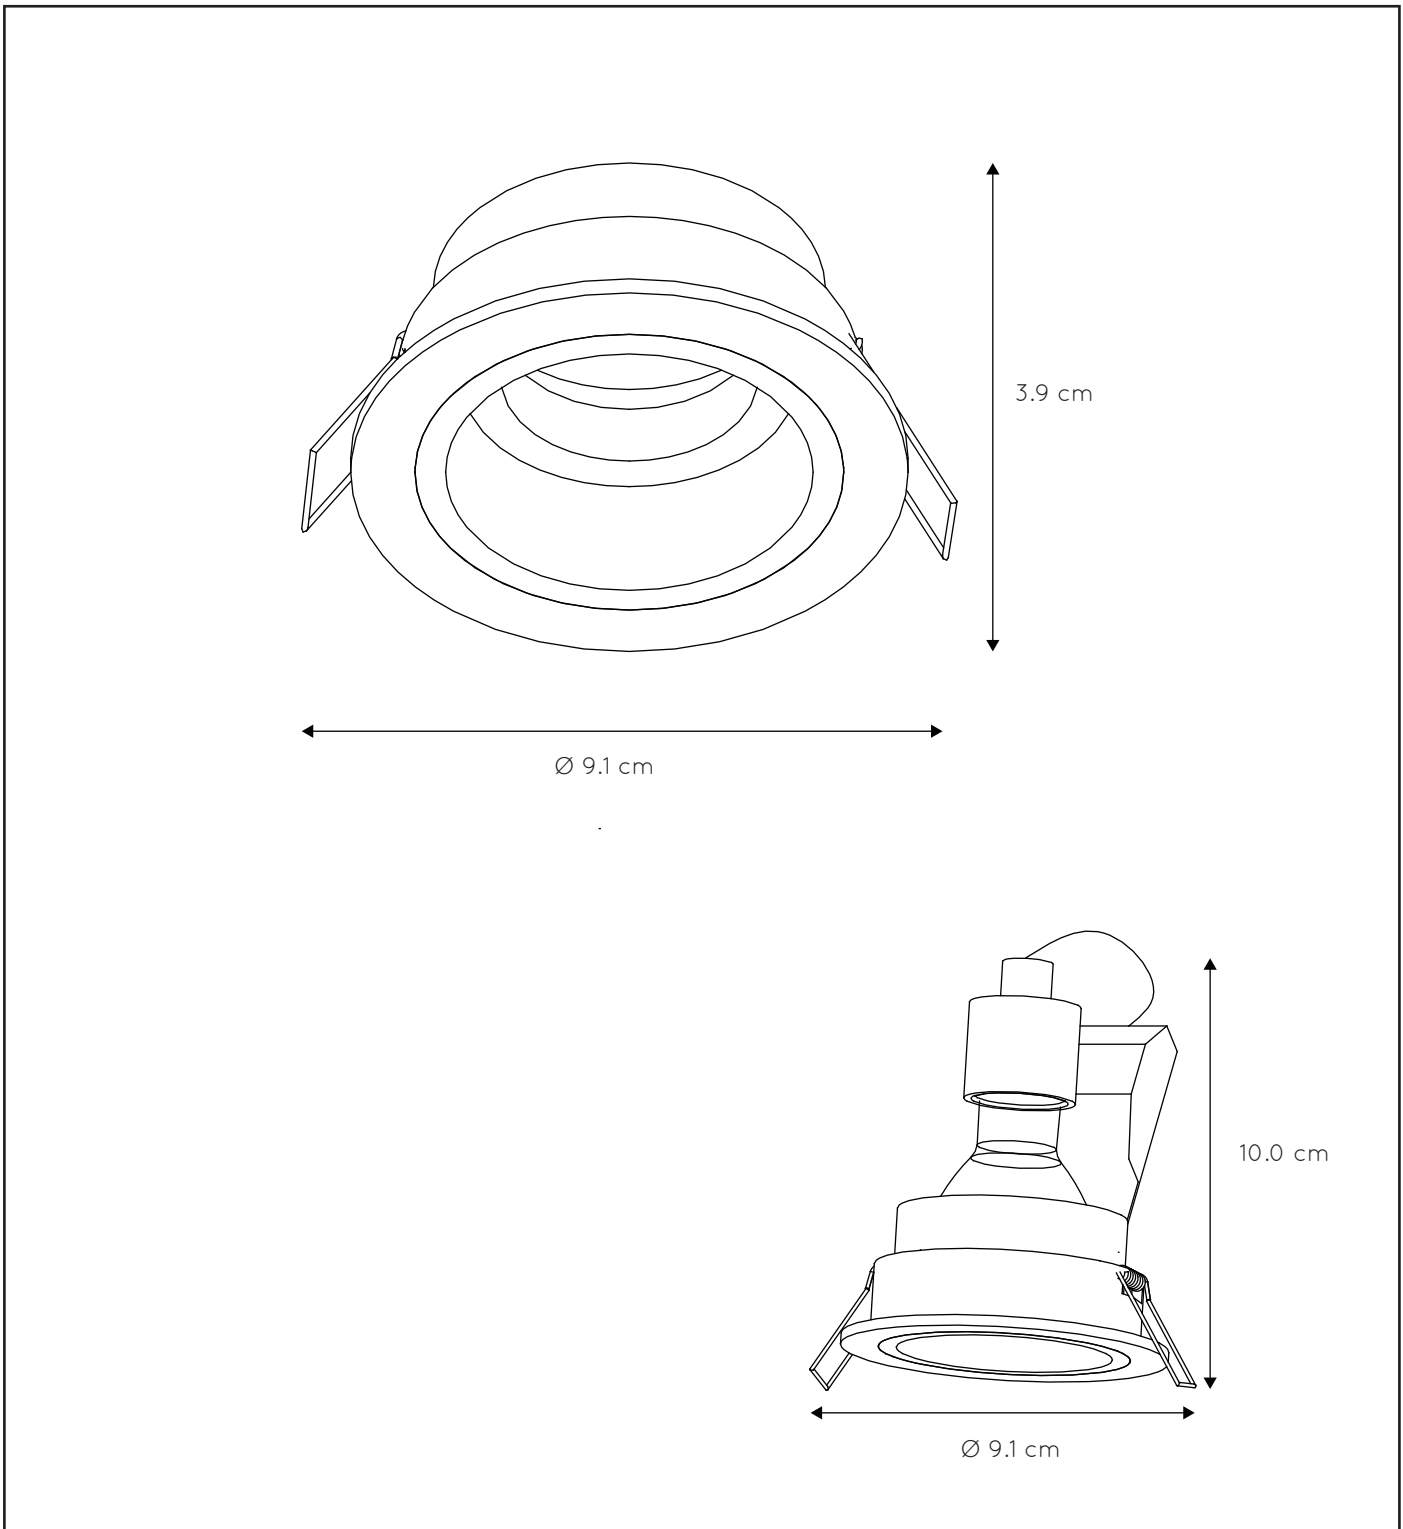

LUCIDE

GENERAL SPECIFICATIONS

RECOMMENDED LUCIDE LIGHT SOURCE

49009/05/30

Light source dimmable : Yes Dim to warm
Light source incl. : No

General

Dimensions LxWxH : 9.1 cm x 9.1 cm x 3.9 cm
Height minimum : 3.9 cm
Height maximum : 3.9 cm
Dimensions shade LxWxH : 9.1 cm x 9.1 cm x 3.9 cm
Main material : Aluminium
Ceiling rose material : Metal
Color : Black
Style : Modern
Shape : Round
Weight : 0.18 kg
Warranty : 2 years

Product specifications

Dimmable : Yes
Light direction : Downlight
Adjustable in height : Not In Height Adjustable
Directional : Rotatable & Tilttable (360 Degrees)
Cable : No
Cable length :
Sensor : Without Sensor
Control : Light Switch Control
IP-Class : 20
Electric class : 2
Light source including ? : No
Lamp socket : GU10
Light source number : 1
Power requirements : 220-240V-50Hz
Bulb type & maximum wattage : GU10- max.50W

For more specifications of this product please visit
www.lucide.com

EMBED

Item number : 22958/01/30
EAN code : 5411212221186

For more specifications, dimensions please visit
www.lucide.com

LUCIDE

INSTALLATION DRAWING SPECIFICATIONS