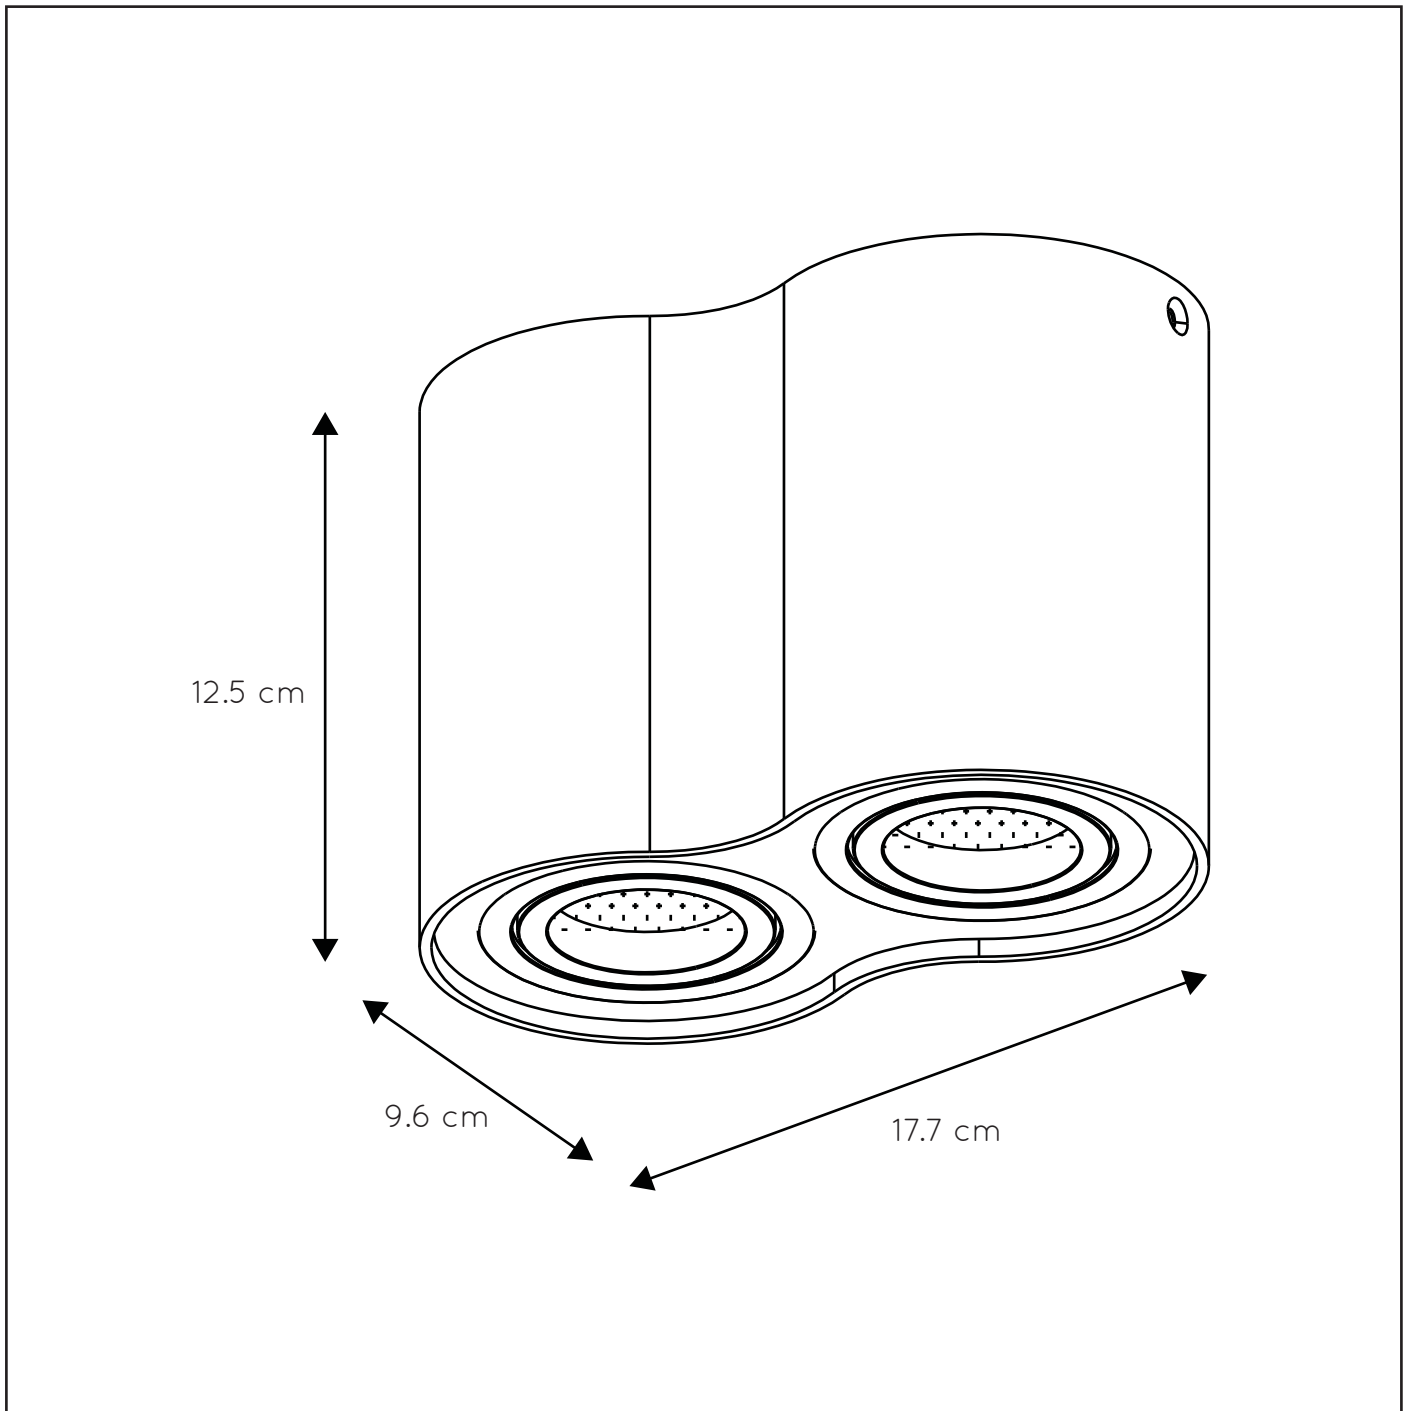

LUCIDE

GENERAL SPECIFICATIONS

**RECOMMENDED LUCIDE
LIGHT SOURCE**

49009/05/31

Light source dimmable : Yes Dim to warm
Light source incl. : No

General

Dimensions LxWxH : 17.7 cm x 9.6 cm x 12.5 cm
Height minimum : 12.5 cm
Height maximum : 12.5 cm
Dimensions shade LxWxH :
Main material : Aluminium
Ceiling rose material : Metal
Color : White
Style : Modern
Shape : Oval
Weight : 0.92 kg
Warranty : 2 years

Product specifications

Dimmable : Yes
Light direction : Downlight
Adjustable in height : Not In Height Adjustable
Directional : Rotatable & Tilttable (360 Degrees)
Cable : No
Cable length :
Sensor : Without Sensor
Control : Light Switch Control
IP-Class : 20
Electric class : 1
Light source including ? : No
Lamp socket : GU10
Light source number : 2
Power requirements : 220-240V-50Hz
Bulb type & maximum wattage : GU10- max.50W

For more specifications of this product please visit
www.lucide.com

TUBE

Item number : 22952/02/31
EAN code : 5411212220936

For more specifications, dimensions please visit
www.lucide.com

LUCIDE

INSTALLATION DRAWING SPECIFICATIONS