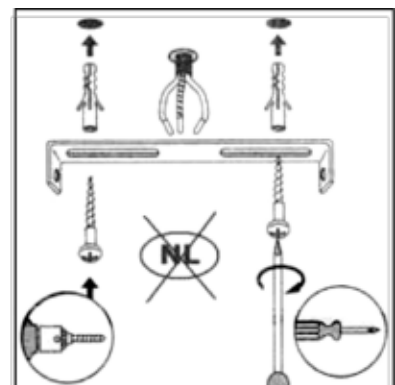

LUCIDE

Item number: 17906/16/12 - 17906/16/31

Technical details

Materials used:	ALUMINIUM
Color:	ALUMINIUM / SAND WHITE
Dimmable and how is fixture dimmable	Yes. Dim to warm
Size:	Height: 12.5cm
	Length: 34.5cm
	Width: 11.5cm
	Net weight: 2.06kg
Power requirements:	220-240V ~ 50Hz
Bulb type and maximum wattage:	GU10 LED 3x5W
Number of bulbs:	3xGU10 LED 5W
IP degree:	IP20