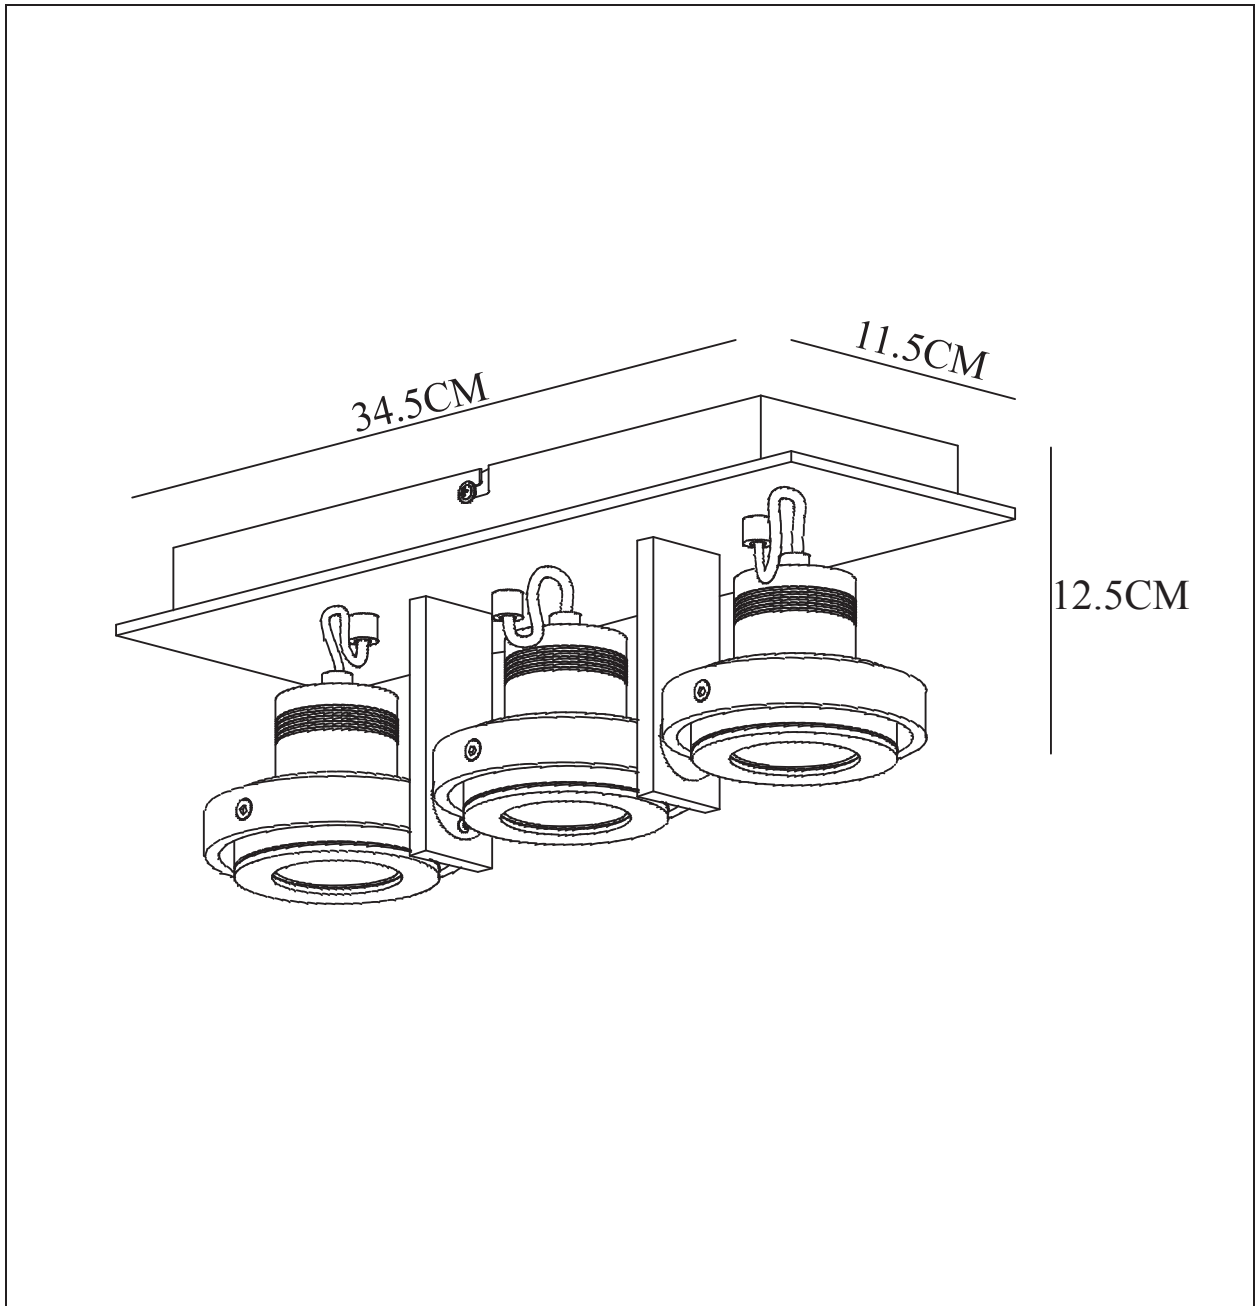

LUCIDE

Item number: 17906/16/12 - 17906/16/31

Technical details

Materials used:	ALUMINIUM
Color:	ALUMINIUM / SAND WHITE
Dimmable and how is fixture dimmable	Yes. Dim to warm
Size:	Height: 12.5cm
	Length: 34.5cm
	Width: 11.5cm
	Net weight: 2.06kg
Power requirements:	220-240V ~ 50Hz
Bulb type and maximum wattage:	GU10 LED 3x5W
Number of bulbs:	3xGU10 LED 5W
IP degree:	IP20