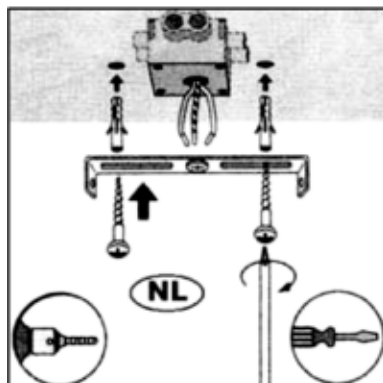

LUCIDE

Item number: 17906/16/12 - 17906/16/31

Technical details

Materials used:	ALUMINIUM
Color:	ALUMINIUM / SAND WHITE
Dimmable and how is fixture dimmable	Yes. Dim to warm
Size:	Height: 12.5cm
	Length: 34.5cm
	Width: 11.5cm
	Net weight: 2.06kg
Power requirements:	220-240V ~ 50Hz
Bulb type and maximum wattage:	GU10 LED 3x5W
Number of bulbs:	3xGU10 LED 5W
IP degree:	IP20