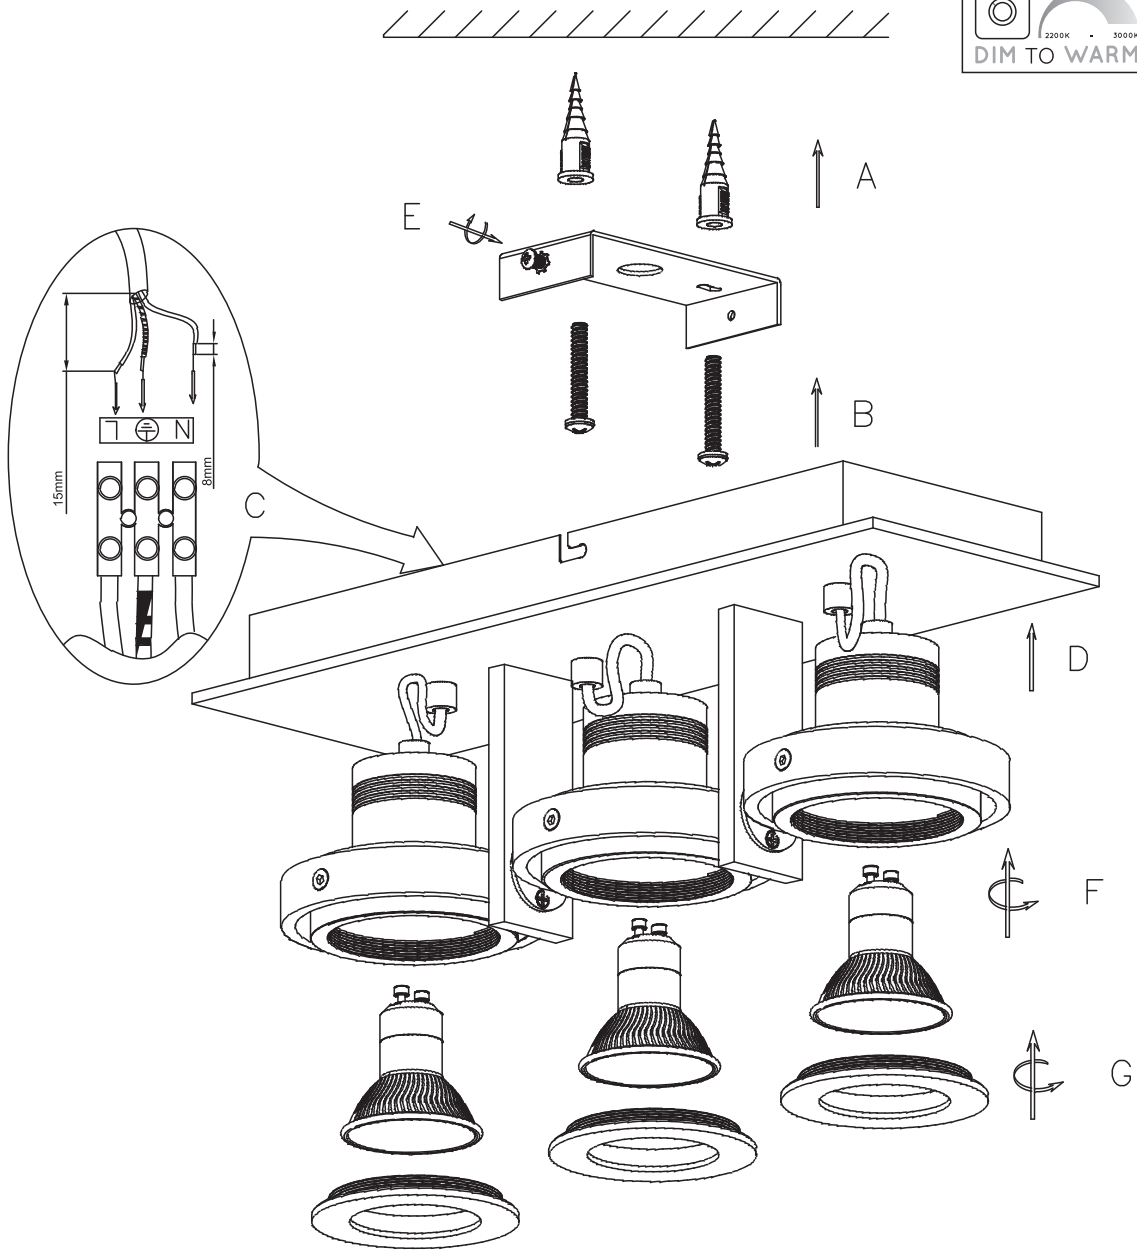

LUCIDE

Item number: 17906/16/12 - 17906/16/31

Technical details

Materials used:	ALUMINIUM
Color:	ALUMINIUM / SAND WHITE
Dimmable and how is fixture dimmable	Yes. Dim to warm
Size:	Height: 12.5cm
	Length: 34.5cm
	Width: 11.5cm
	Net weight: 2.06kg
Power requirements:	220-240V ~ 50Hz
Bulb type and maximum wattage:	GU10 LED 3x5W
Number of bulbs:	3xGU10 LED 5W
IP degree:	IP20