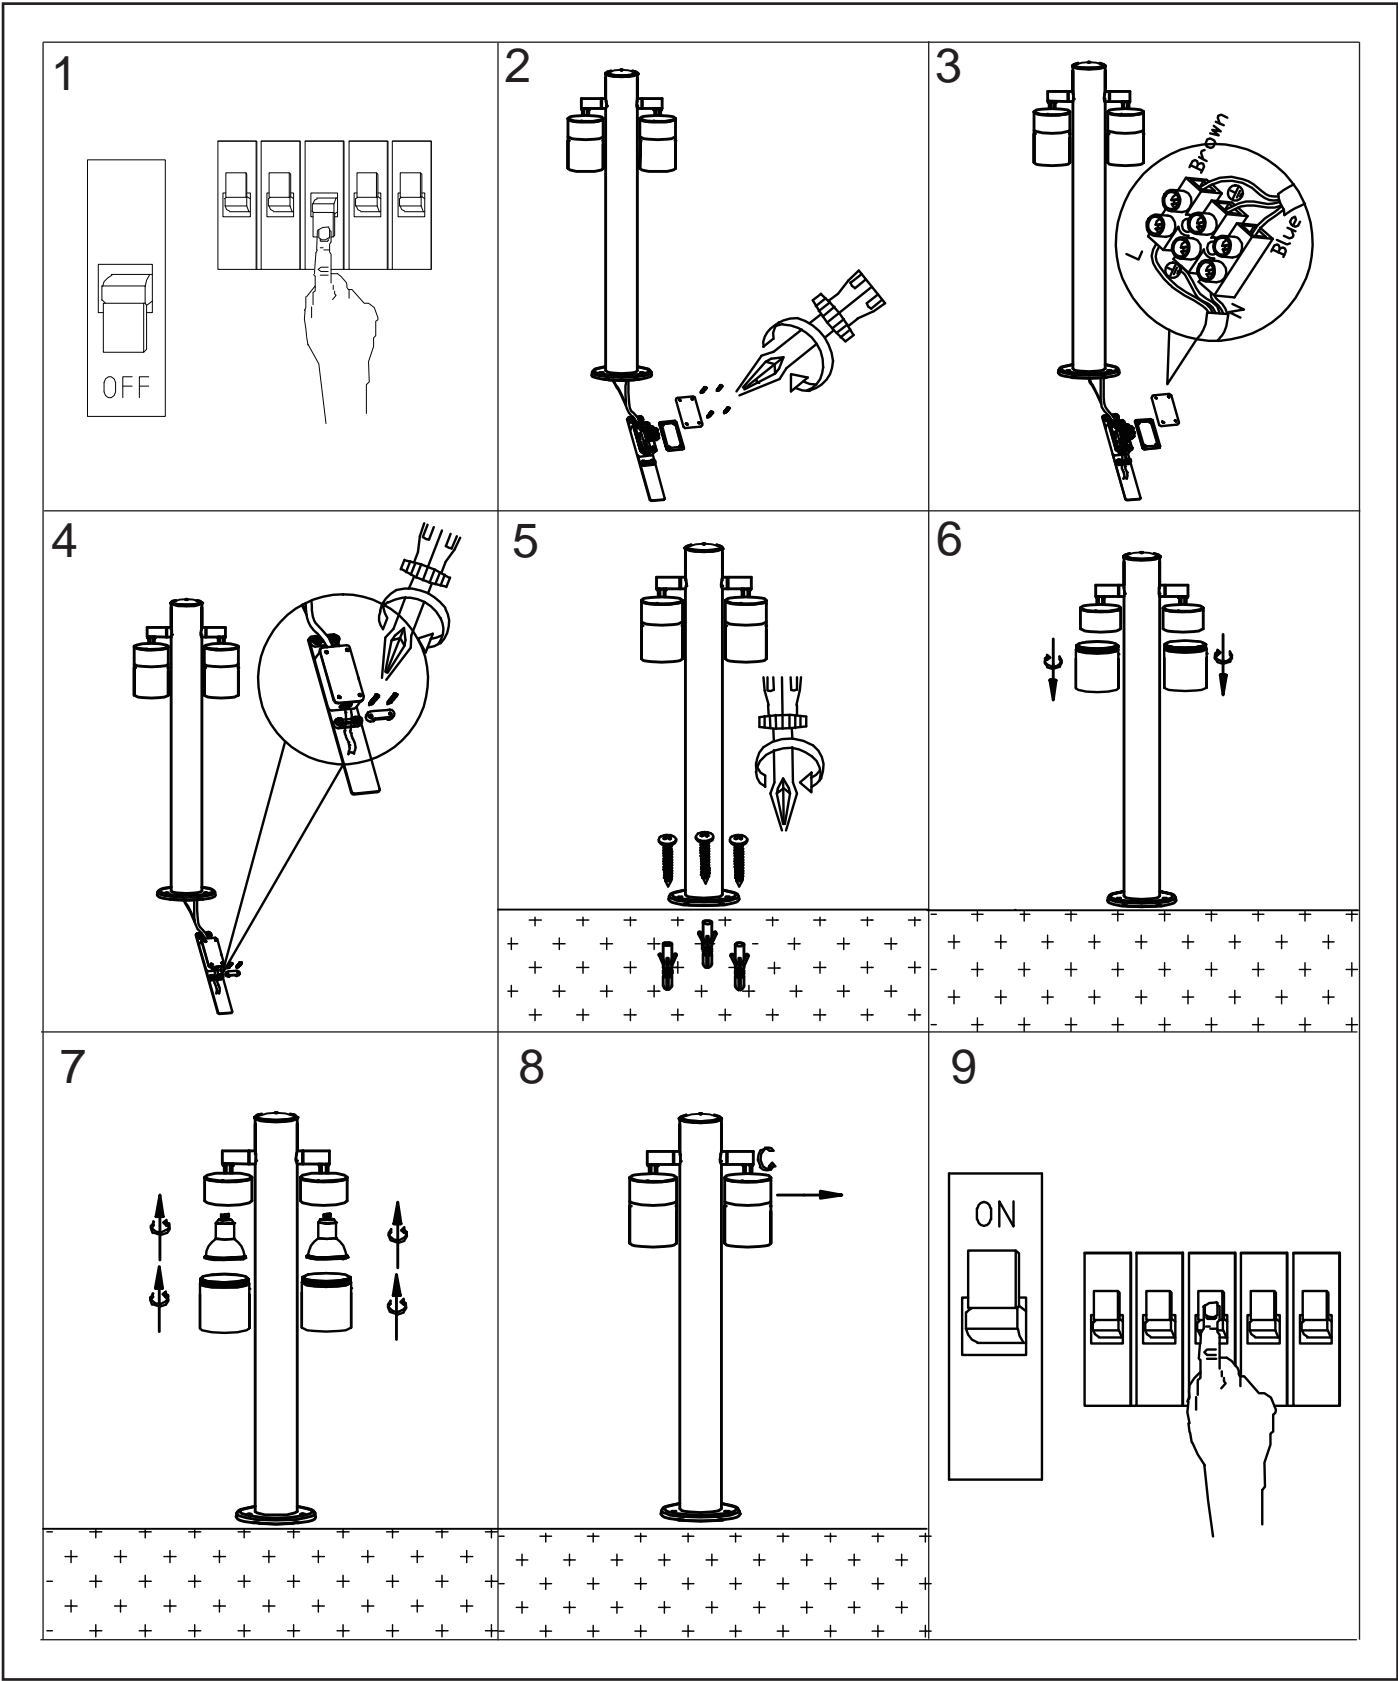

Height minimum : 50 cm

Height maximum : 50 cm

Dimensions shade LxWxH : 6 cm x 6 cm x 7.2 cm

Main material : Stainless steel

Ceiling rose material : Stainless steel

Color : Satin chrome

Style : Modern

Shape : Round

Weight : 1.142kg

Warranty : 2 years

Product specifications

Dimmable : No

Light direction : Downlight

Adjustable in height : No

Directional : Directional

Cable : No

Power requirements : 220-240V~50Hz

Bulb type & maximum wattage : GU10 LED 5W

IP44

IP54

IP65

IP67

Explanation of IP numbers for degrees of protection, see safety instruction manual in the box.

For more specifications of this product please visit

www.lucide.com

ARNE-LED

Item number : 14867/10/12

EAN code : 5411212143839

For more specifications, dimensions please visit

www.lucide.com

LUCIDE

INSTALLATION DRAWING SPECIFICATIONS