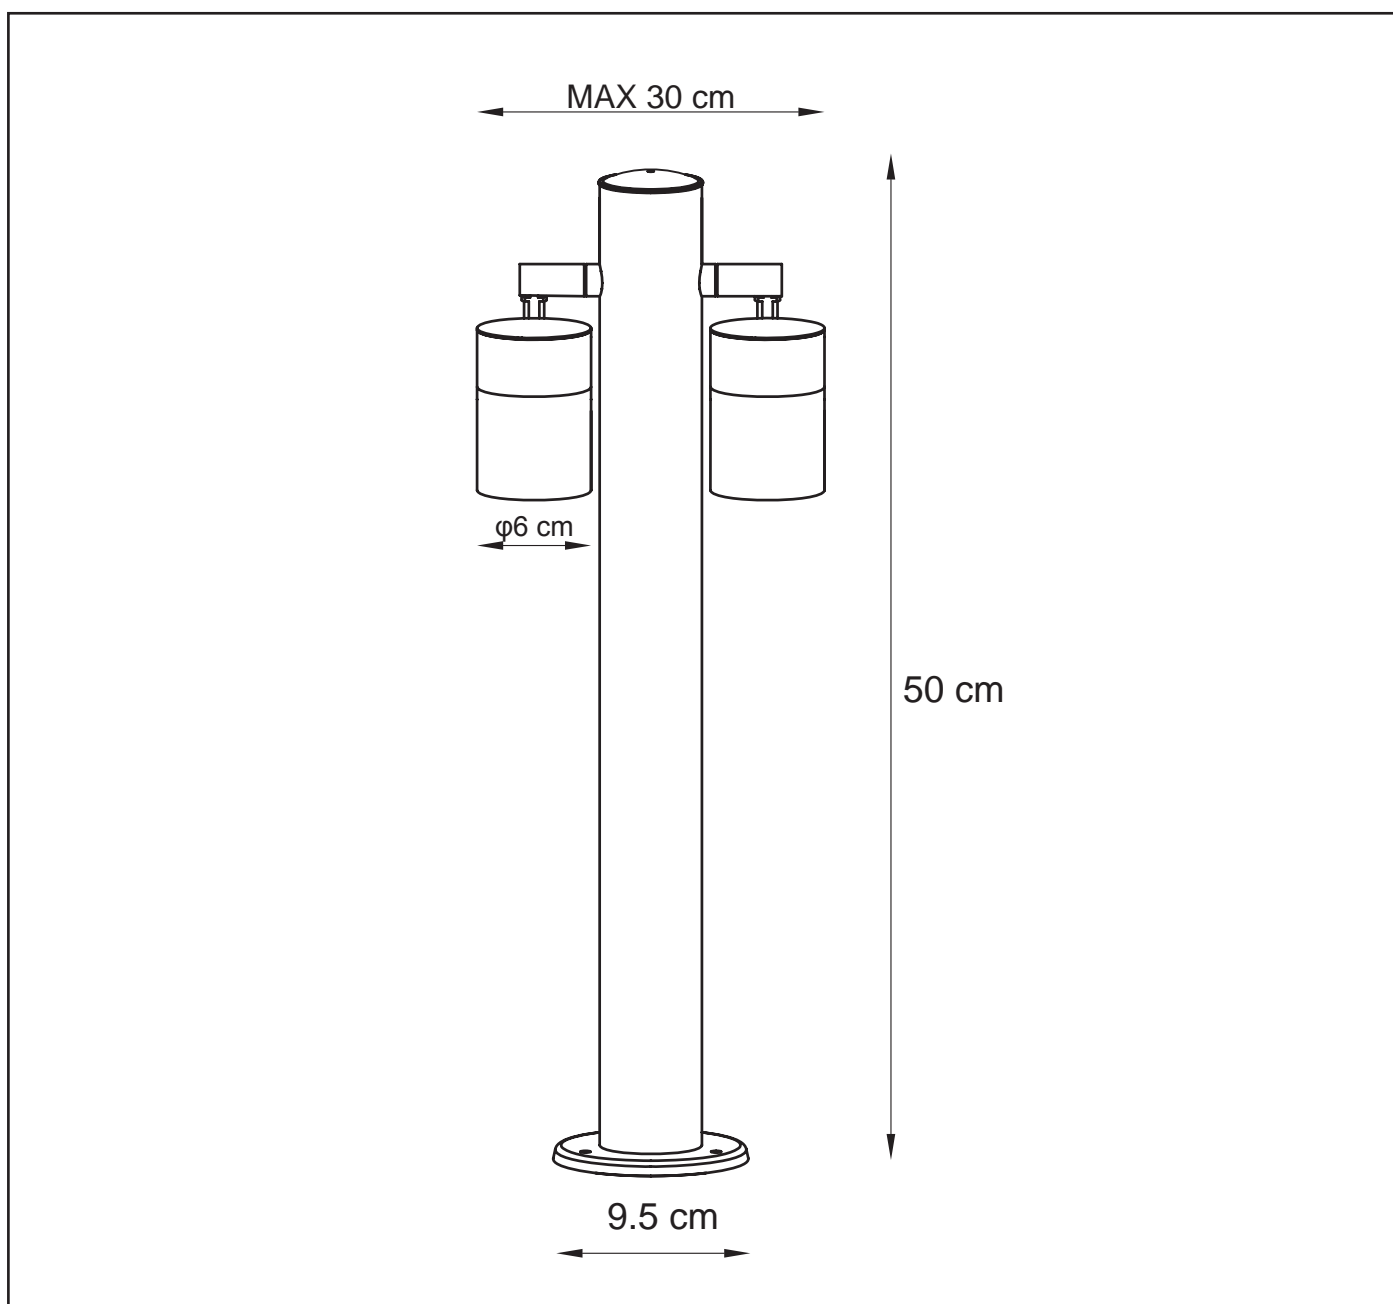

ARNE-LED

Item number : 14867/10/12

EAN code : 5411212143839

For more specifications, dimensions please visit

www.lucide.com