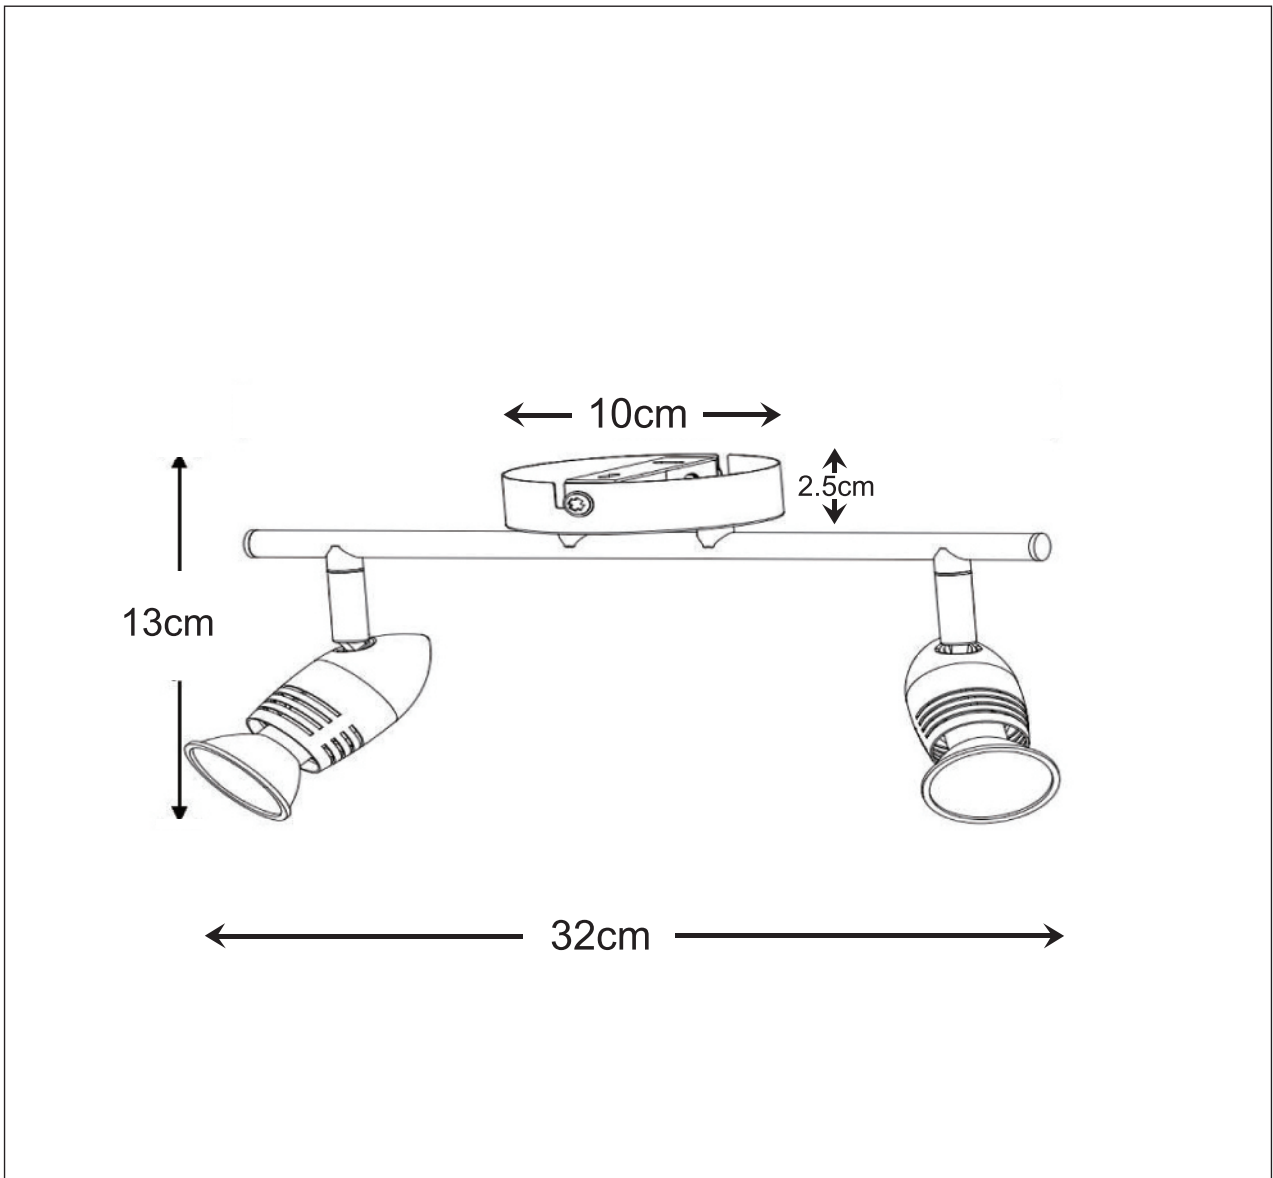

Height minimum: 13cm

Height maximum: 13cm

Dimensions shade LxWxH:-

Main material: Metal

Colour: Bronze, Satin Nickel, Matt White

Style: Modern

Shape:-

Weight: 0.436 kg

Warranty: 2 years

Product specifications

Dimmable: No

Light direction: Adjustable

Adjustable in height: No

Directional: Yes

Cable: No

Cable length:-

Sensor: Without Sensor

Control: Light Switch Control

IP-Class: 20

Electric class: 1

Light source including?: Yes

Lamp socket: GU10

Light source number: 2

Power requirement: 220~240V~50HZ

Bulb type & maximum wattage: GU10 LED MAX.5W

For more specifications of this product please visit

www.lucide.com

CARO LED

item number : 13955/10/03
 EAN code : 5411212133380
 item number : 13955/10/12
 EAN code : 5411212133397
 item number : 13955/10/31
 EAN code : 5411212133403