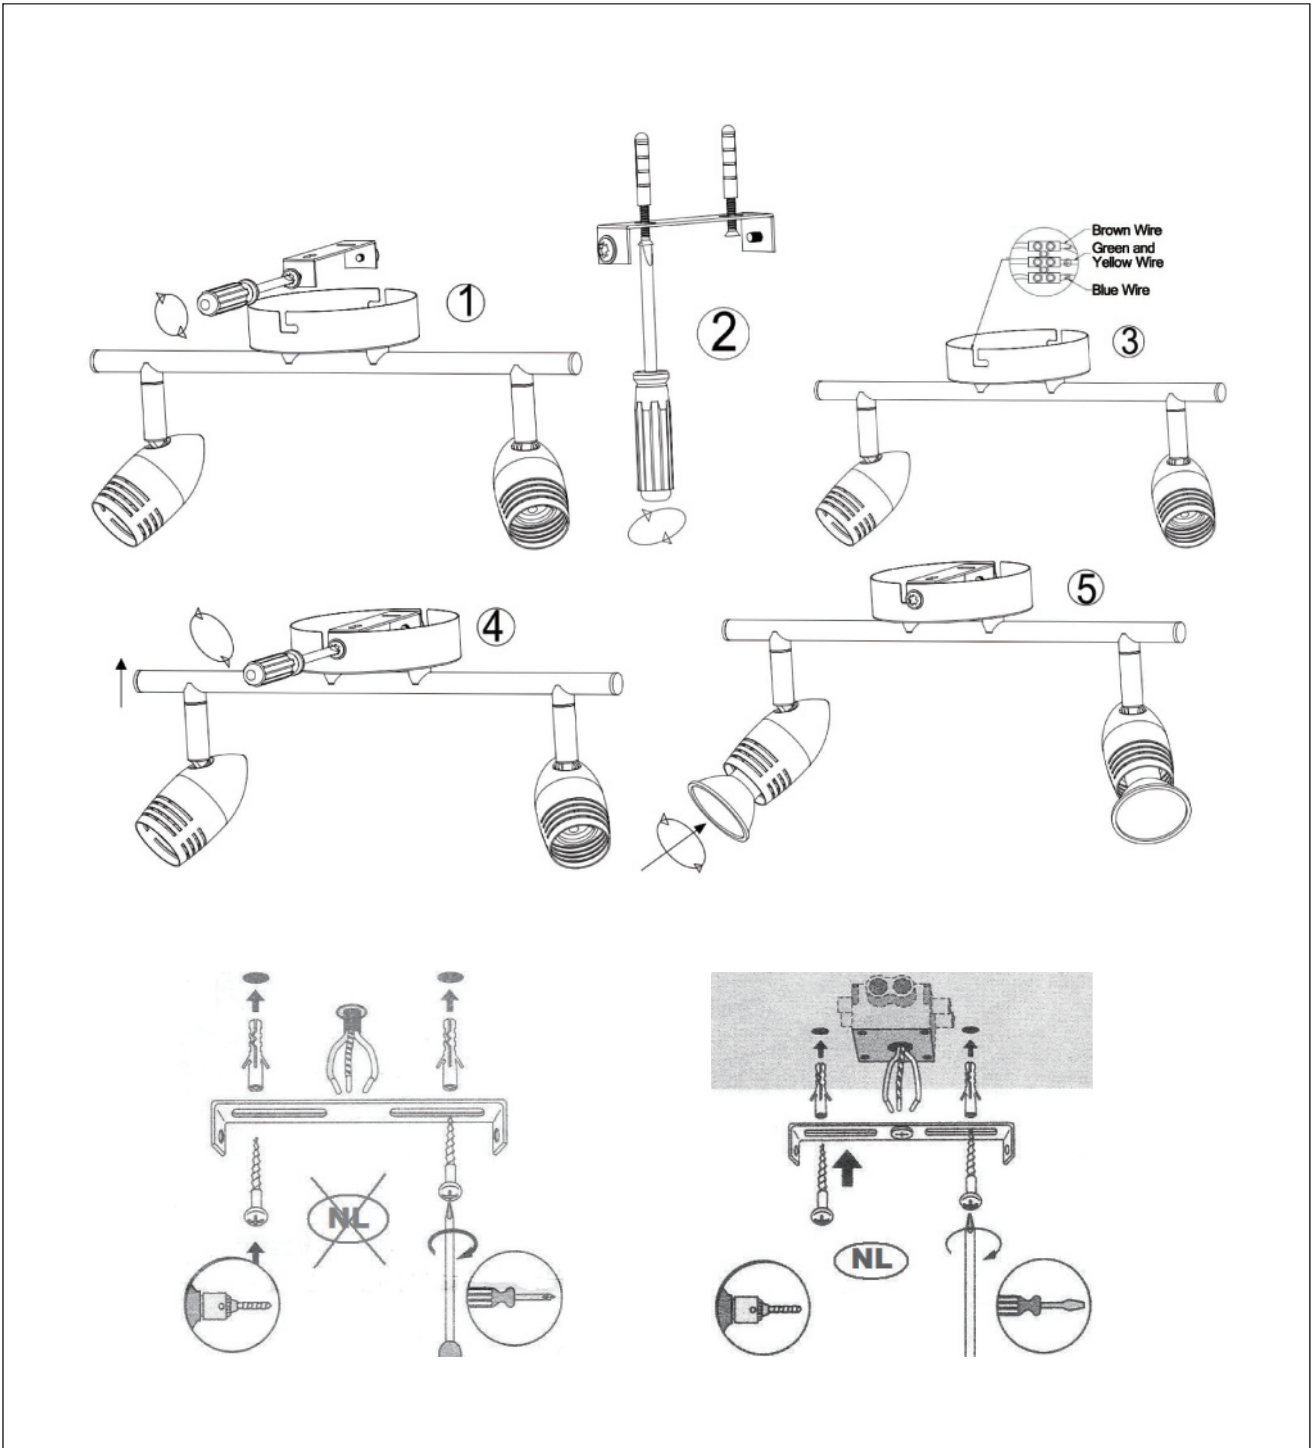

Dit product bevat een lichtbron van energie-efficiëntieklasse A+
Ce produit contient une source lumineuse de classe énergétique A+
This product contains a light source of energy efficiency class A+
Dieses Produkt enthält eine Lichtquelle der Energieeffizienzklasse A+
Ten produkt zawiera źródło światła o klasie efektywności energetycznej A+