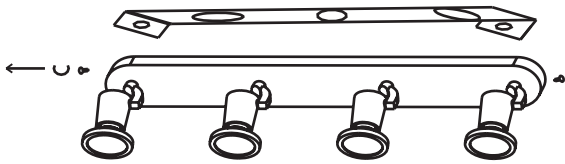

LUCIDE

GENERAL SPECIFICATIONS

RECOMMENDED LUCIDE LIGHT SOURCE

49008/05/60

Light source dimmable : No
Light source incl. : Yes

General

Dimensions LxWxH : 56.0 cm x 6.0 cm x 15.5 cm
Height minimum : 9 cm
Height maximum : 15.5 cm
Dimensions shade LxWxH : 5.6 cm x 5.6 cm x 7.8 cm
Main material : Zinc Alloy
Ceiling rose material : Metal
Color : Black, White
Style : Modern
Shape : Oval
Weight : 1.85 kg
Warranty : 2 years

Product specifications

Dimmable : No
Light direction : Downlight
Adjustable in height : Not In Height Adjustable
Directional : Rotatable & Tilttable (360 Degrees)
Cable : No
Cable length :
Sensor : Without Sensor
Control : Light Switch Control
IP-Class : 20
Electric class : 1
Light source including ? : Yes
Lamp socket : GU10
Light source number : 4
Power requirements : 220-240V-50Hz
Bulb type & maximum wattage : LED GU10 50W

For more specifications, dimensions please visit

www.lucide.com

LUCIDE

INSTALLATION DRAWING SPECIFICATIONS

GU10

Electrical Supply

1

2