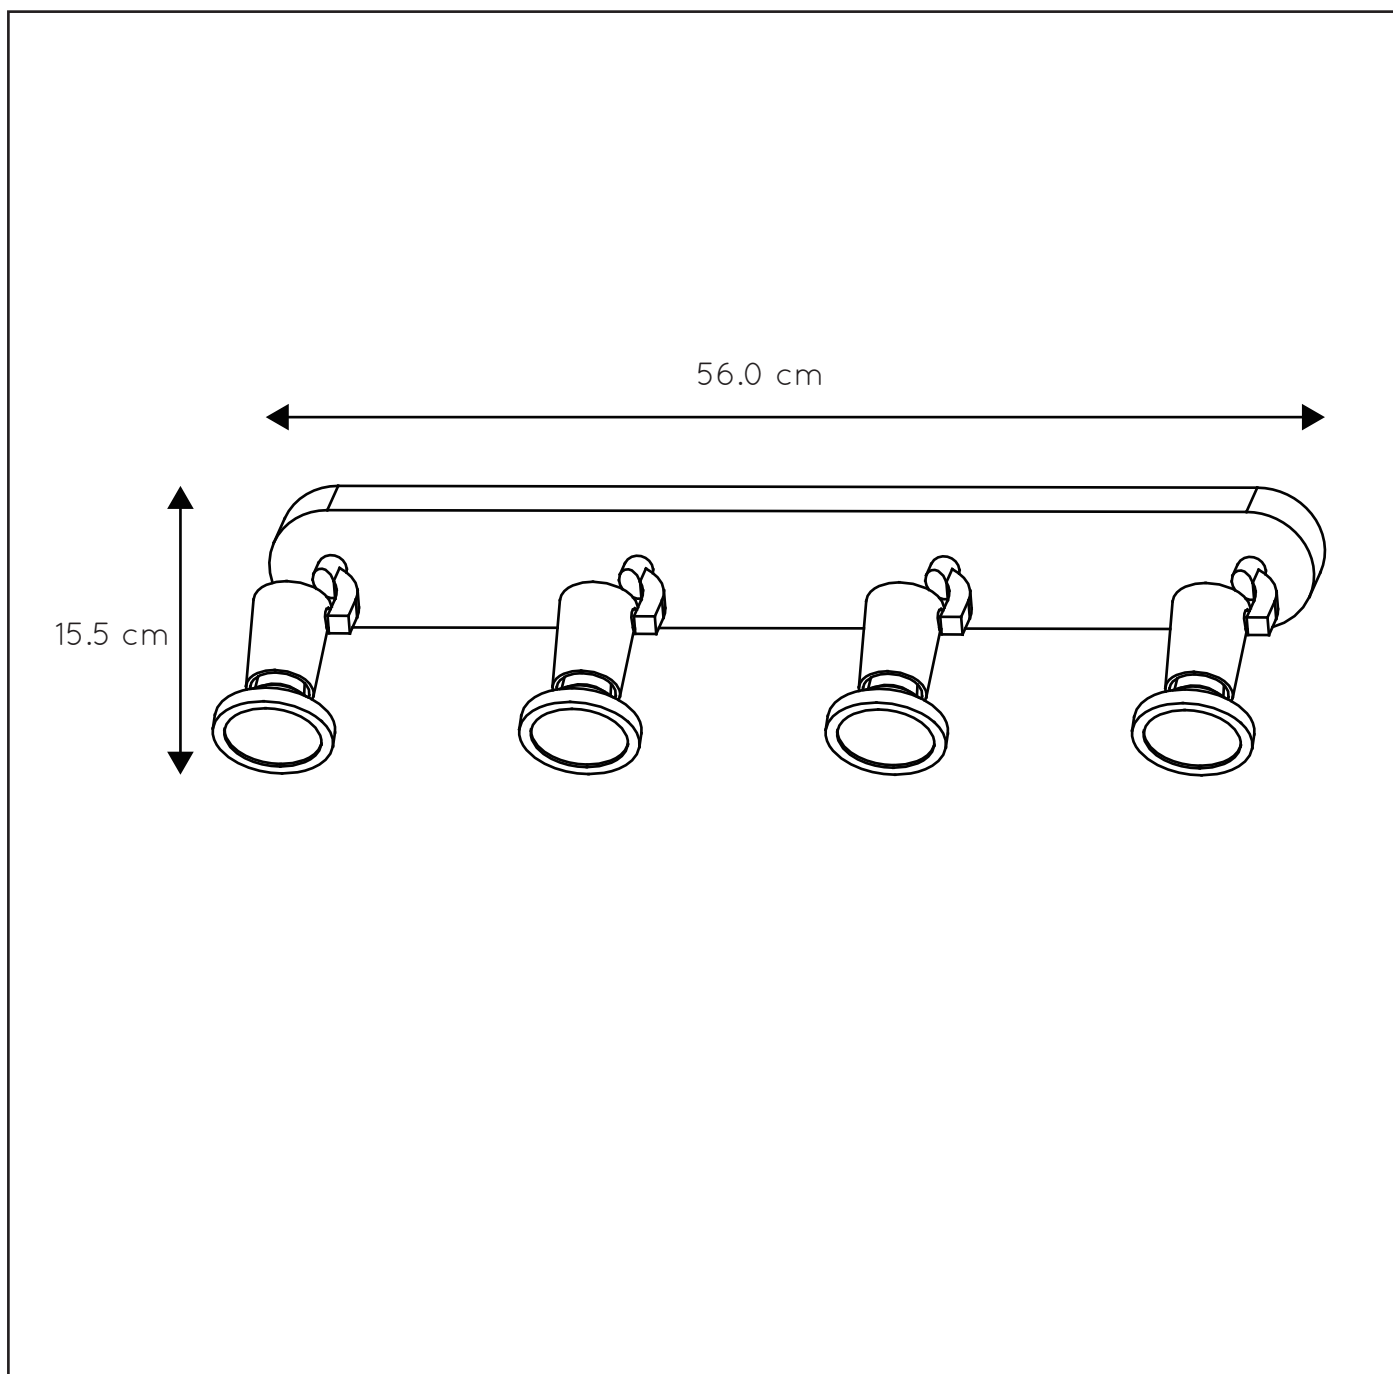

LUCIDE

GENERAL SPECIFICATIONS

RECOMMENDED LUCIDE LIGHT SOURCE

49008/05/60

Light source dimmable : No
Light source incl. : Yes

General

Dimensions LxWxH : 56.0 cm x 6.0 cm x 15.5 cm
Height minimum : 9 cm
Height maximum : 15.5 cm
Dimensions shade LxWxH : 5.6 cm x 5.6 cm x 7.8 cm
Main material : Zinc Alloy
Ceiling rose material : Metal
Color : Black, White
Style : Modern
Shape : Oval
Weight : 1.85 kg
Warranty : 2 years

Product specifications

Dimmable : No
Light direction : Downlight
Adjustable in height : Not In Height Adjustable
Directional : Rotatable & Tilttable (360 Degrees)
Cable : No
Cable length :
Sensor : Without Sensor
Control : Light Switch Control
IP-Class : 20
Electric class : 1
Light source including ? : Yes
Lamp socket : GU10
Light source number : 4
Power requirements : 220-240V-50Hz
Bulb type & maximum wattage : LED GU10 50W

For more specifications of this product please visit
www.lucide.com

LUCIDE

TECHNICAL DRAWING & DIMENSIONS

JASTER-LED

Item number : 11903/20/30

EAN code : 5411212114730

Item number : 11903/20/31

EAN code : 5411212114747

For more specifications, dimensions please visit

www.lucide.com

LUCIDE

INSTALLATION DRAWING SPECIFICATIONS

GU10

Electrical Supply

1

2