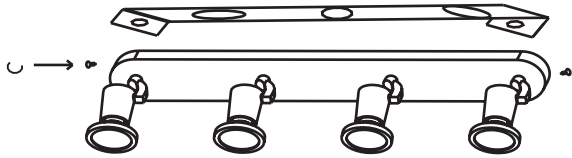

LUCIDE

INSTALLATION DRAWING SPECIFICATIONS

Electrical Supply

1

2

3

4