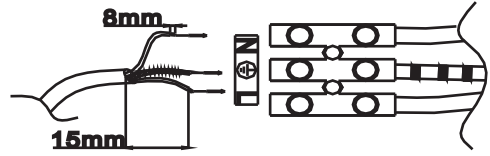

LUCIDE

GENERAL SPECIFICATIONS

RECOMMENDED LUCIDE LIGHT SOURCE

49008/05/60

Light source dimmable : No
Light source incl. : Yes

General

Dimensions LxWxH : 56.0 cm x 6.0 cm x 15.5 cm
Height minimum : 9 cm
Height maximum : 15.5 cm
Dimensions shade LxWxH : 5.6 cm x 5.6 cm x 7.8 cm
Main material : Zinc Alloy
Ceiling rose material : Metal
Color : Black, White
Style : Modern
Shape : Oval
Weight : 1.85 kg
Warranty : 2 years

Product specifications

Dimmable : No
Light direction : Downlight
Adjustable in height : Not In Height Adjustable
Directional : Rotatable & Tilttable (360 Degrees)
Cable : No
Cable length :
Sensor : Without Sensor
Control : Light Switch Control
IP-Class : 20
Electric class : 1
Light source including ? : Yes
Lamp socket : GU10
Light source number : 4
Power requirements : 220-240V-50Hz
Bulb type & maximum wattage : LED GU10 50W

For more specifications, dimensions please visit

www.lucide.com

LUCIDE

INSTALLATION DRAWING SPECIFICATIONS

GU10

Electrical Supply

1

2