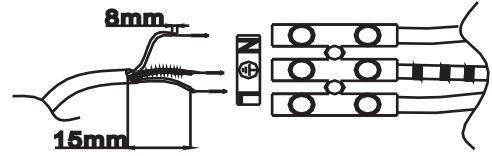

LUCIDE

INSTALLATION DRAWING SPECIFICATIONS

Electrical Supply