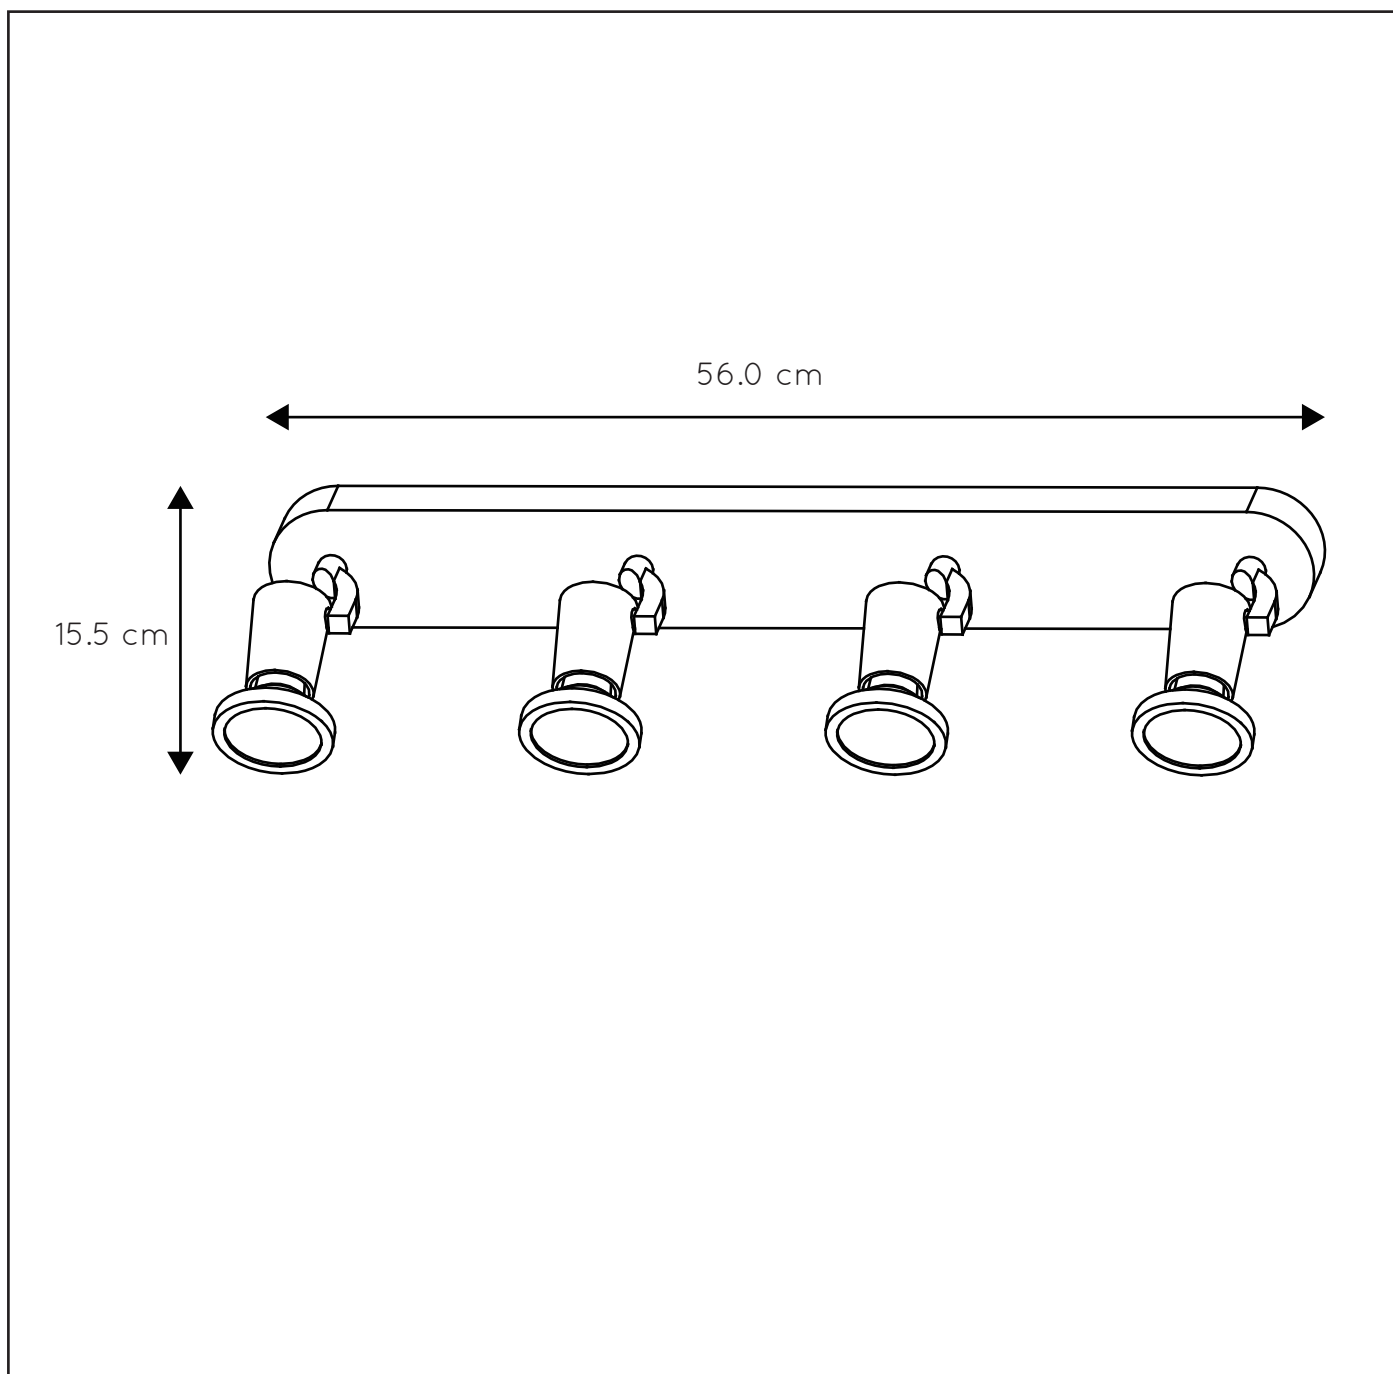

## General

**Dimensions LxWxH** : 56.0 cm x 6.0 cm x 15.5 cm  
**Height minimum** : 9 cm  
**Height maximum** : 15.5 cm  
**Dimensions shade LxWxH** : 5.6 cm x 5.6 cm x 7.8 cm  
**Main material** : Zinc Alloy  
**Ceiling rose material** : Metal  
**Color** : Black, White  
**Style** : Modern  
**Shape** : Oval  
**Weight** : 1.85 kg  
**Warranty** : 2 years

## Product specifications

**Dimmable** : No  
**Light direction** : Downlight  
**Adjustable in height** : Not In Height Adjustable  
**Directional** : Rotatable & Tilttable (360 Degrees)  
**Cable** : No  
**Cable length** :  
**Sensor** : Without Sensor  
**Control** : Light Switch Control  
**IP-Class** : 20  
**Electric class** : 1  
**Light source including ?** : Yes  
**Lamp socket** : GU10  
**Light source number** : 4  
**Power requirements** : 220-240V-50Hz  
**Bulb type & maximum wattage** : LED GU10 50W

For more specifications of this product please visit  
[www.lucide.com](http://www.lucide.com)

LUCIDE

TECHNICAL DRAWING & DIMENSIONS

## JASTER-LED

Item number : 11903/20/30

EAN code : 5411212114730

Item number : 11903/20/31

EAN code : 5411212114747

For more specifications, dimensions please visit

[www.lucide.com](http://www.lucide.com)