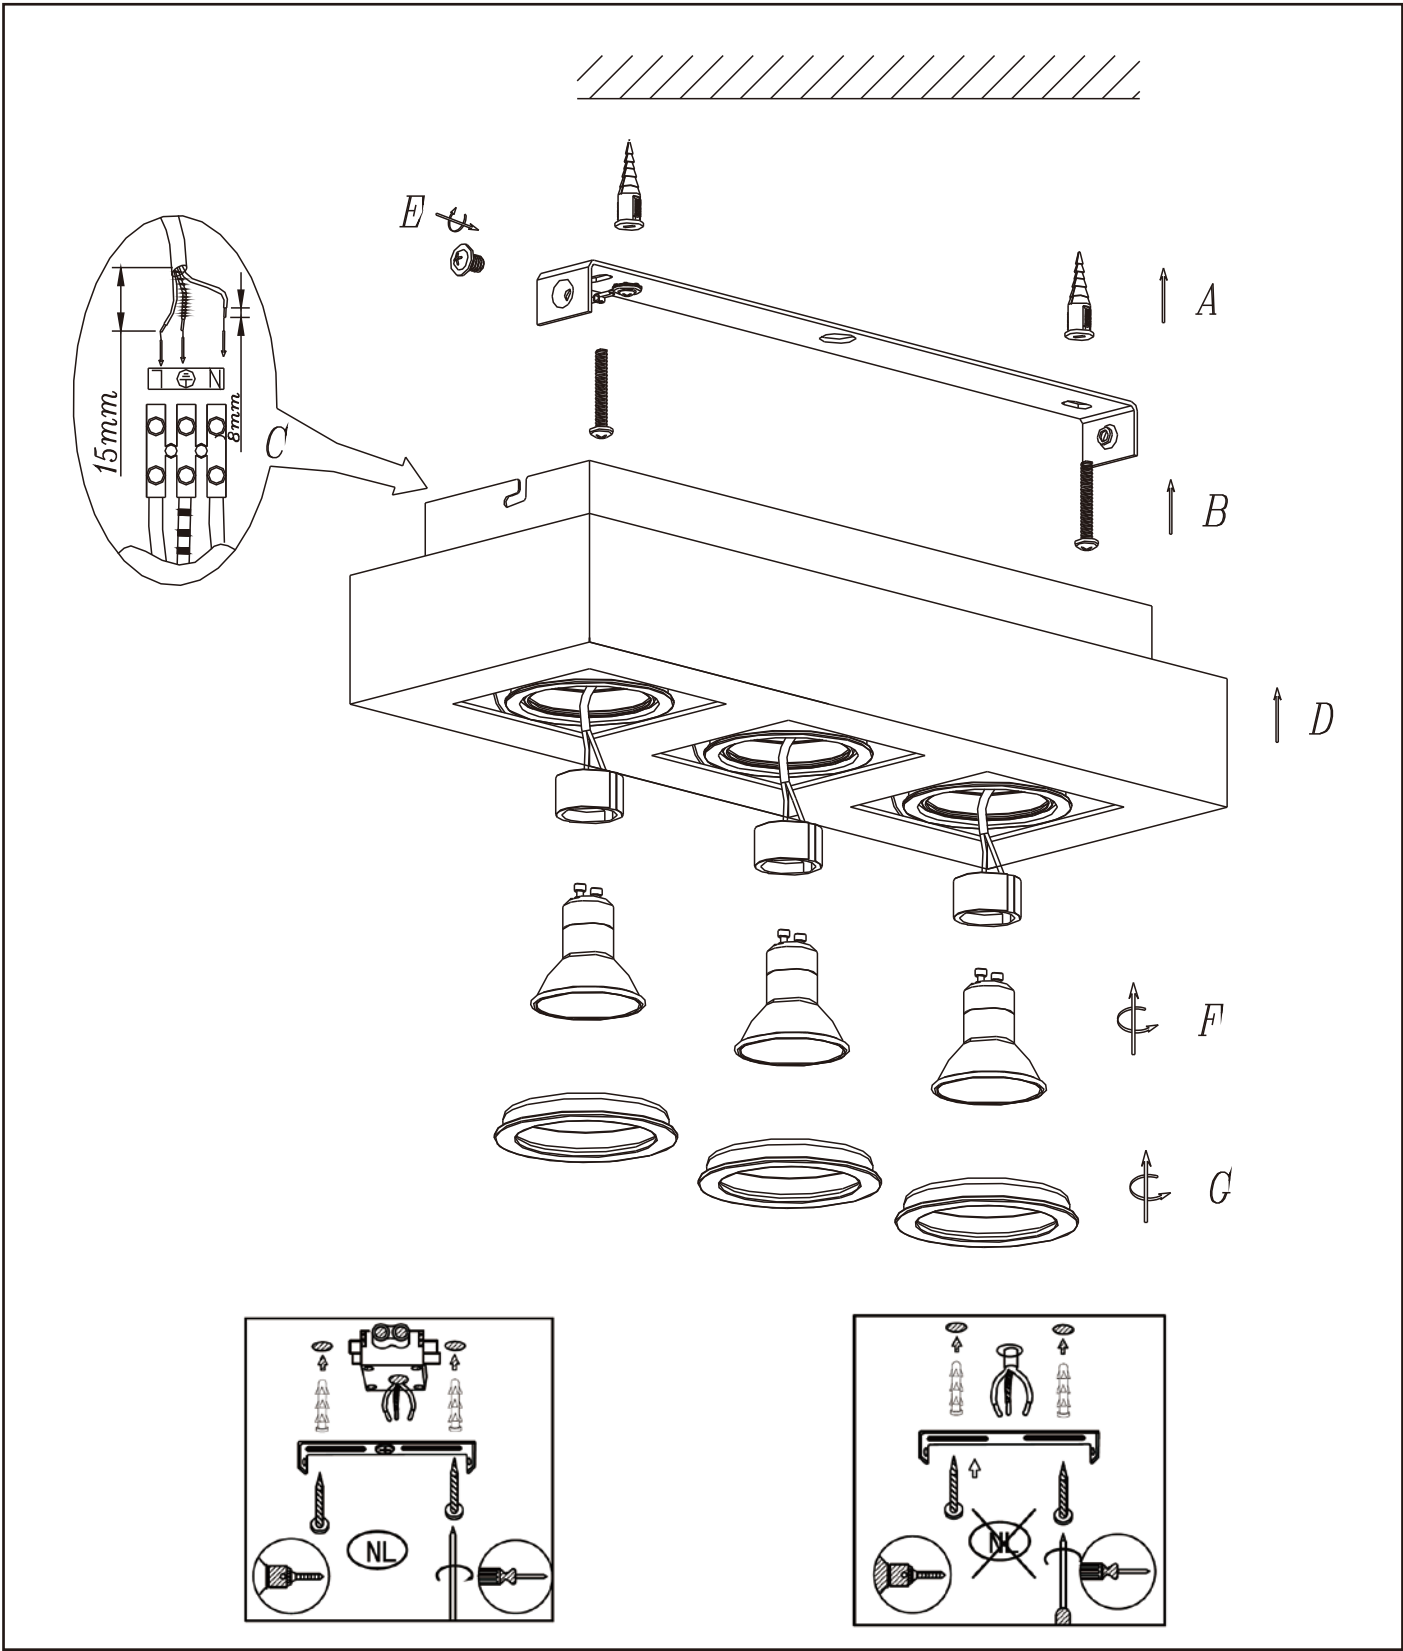

EAN code : 5411212092335

XIRAX

General

Dimensions LxWxH : 36cm x 14cm x 8.8cm

Height maximum : 9.6cm

Dimensions shade LxWxH : N/A

Main material : aluminium

Ceiling rose material : aluminium

Adjustable in height : No

Directional : Yes

Cable : Without Cable

Cable length : N/A

Sensor : Without Sensor

Control : Light Switch Control

IP-Class : IP20

Electric class : 1

Light source including ? Yes

Lamp socket : GU10

Light source number : 3

Power requirements : 220-240V~50Hz

Bulb type & maximum wattage : GU10 LED MAX.3x5W

For more specifications of this product please visit

www.lucide.com

XIRAX

Item number : 09119/16/30

EAN code : 5411212092328

Item number : 09119/16/31

EAN code : 5411212092335

LUCIDE

INSTALLATION DRAWING SPECIFICATIONS