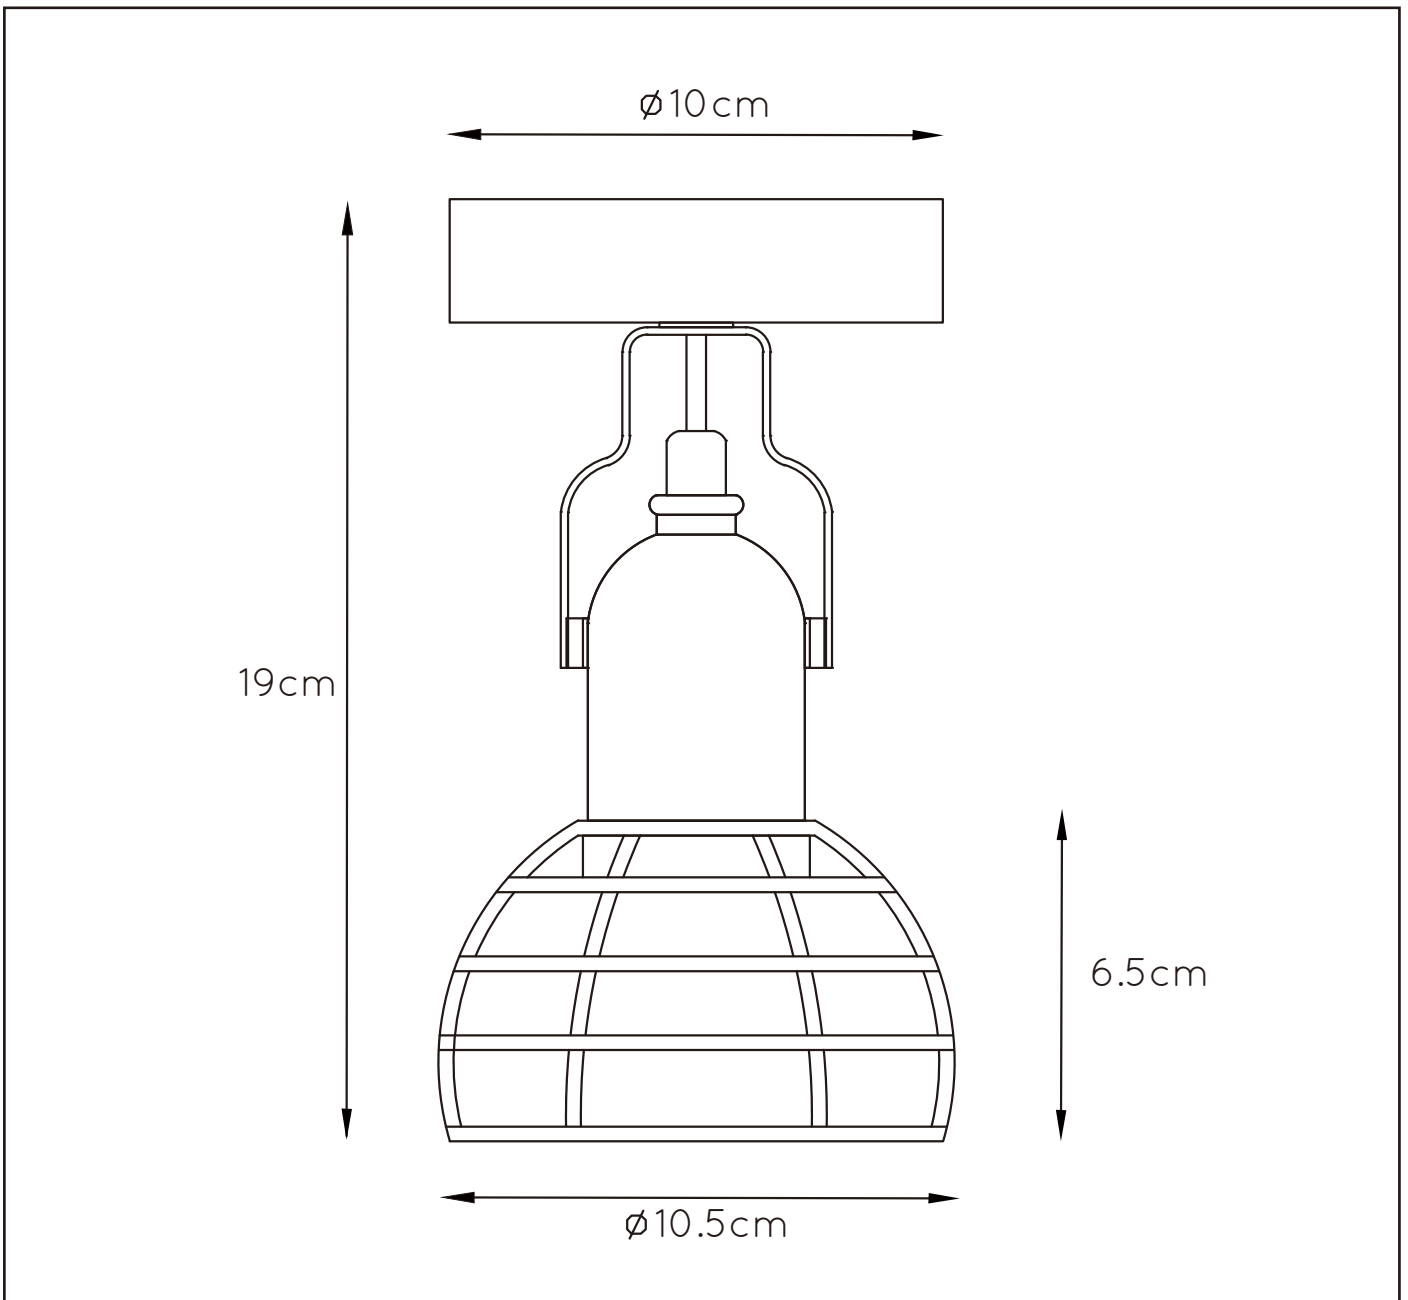

RECOMMENDED LUCIDE LIGHT SOURCE

49045/03/62

Light source dimmable : Yes

Light source incl. : No

General

Dimensions LxWxH : 10.5 cm x 10.5 cm x 19 cm
Height minimum : 19cm
Height maximum : 19cm
Dimensions shade LxWxH : 10.5 cm x 10.5 cm x 6.5 cm
Main material : Metal
Ceiling rose material : Metal
Color : Black and Blue & Black and Pink
Style : Modern
Shape : Round
Weight : 0.35kg
Warranty : 2 years

Product specifications

Dimmable : NO
Light direction : Around (Diffuse)
Adjustable in height : No
Directional : Not Directional
Cable : Yes, Cable On Product
Cable length : 7cm
Sensor : Without Sensor
Control : Light Switch Control
IP-Class : 20
Electric class : 1
Light source including ? : No
Lamp socket : E27
Light source number : 1
Power requirements : 220-240V~50Hz
Bulb type & maximum wattage : E27- max.60W

For more specifications of this product please visit

www.lucide.com

PAULIEN

Item number : 08927/01/35
EAN code : 5411212082992
Item number : 08927/01/66
EAN code : 5411212083005

LUCIDE

INSTALLATION DRAWING SPECIFICATIONS