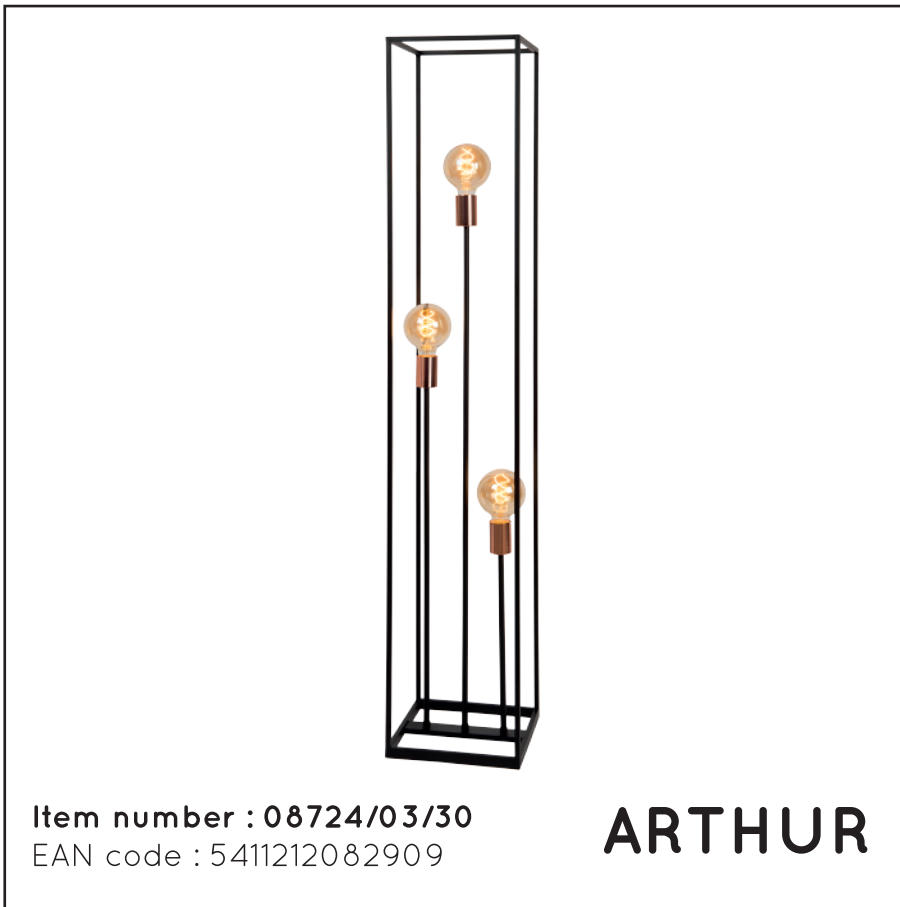

LUCIDE

GENERAL SPECIFICATIONS

**RECOMMENDED LUCIDE
LIGHT SOURCE**

49032/05/62

Light source dimmable : Yes

Light source incl. : No

General

Dimensions LxWxH : 25 cm x 25 cm x 140 cm

Heigth minimum : 140cm

Heigth maximum : 140cm

Dimensions shade LxWxH : -

Main material : Metal

Ceiling rose material : -

Color : Black and Red copper

Style : Modern

Shape : Square

Weight : 2.8kg

Warranty : 2 years

Product specifications

Dimmable : No

Light direction : Around (Diffuse)

Adjustable in heigth : No

Directional : Not Directional

Cable : Yes, Cable On Product

Power requirements : 220-240V~50Hz

Bulb type & maximum wattage : E27- max.60W

For more specifications of this product please visit

www.lucide.com

ARTHUR

Item number : 08724/03/30

EAN code : 5411212082909

LUCIDE