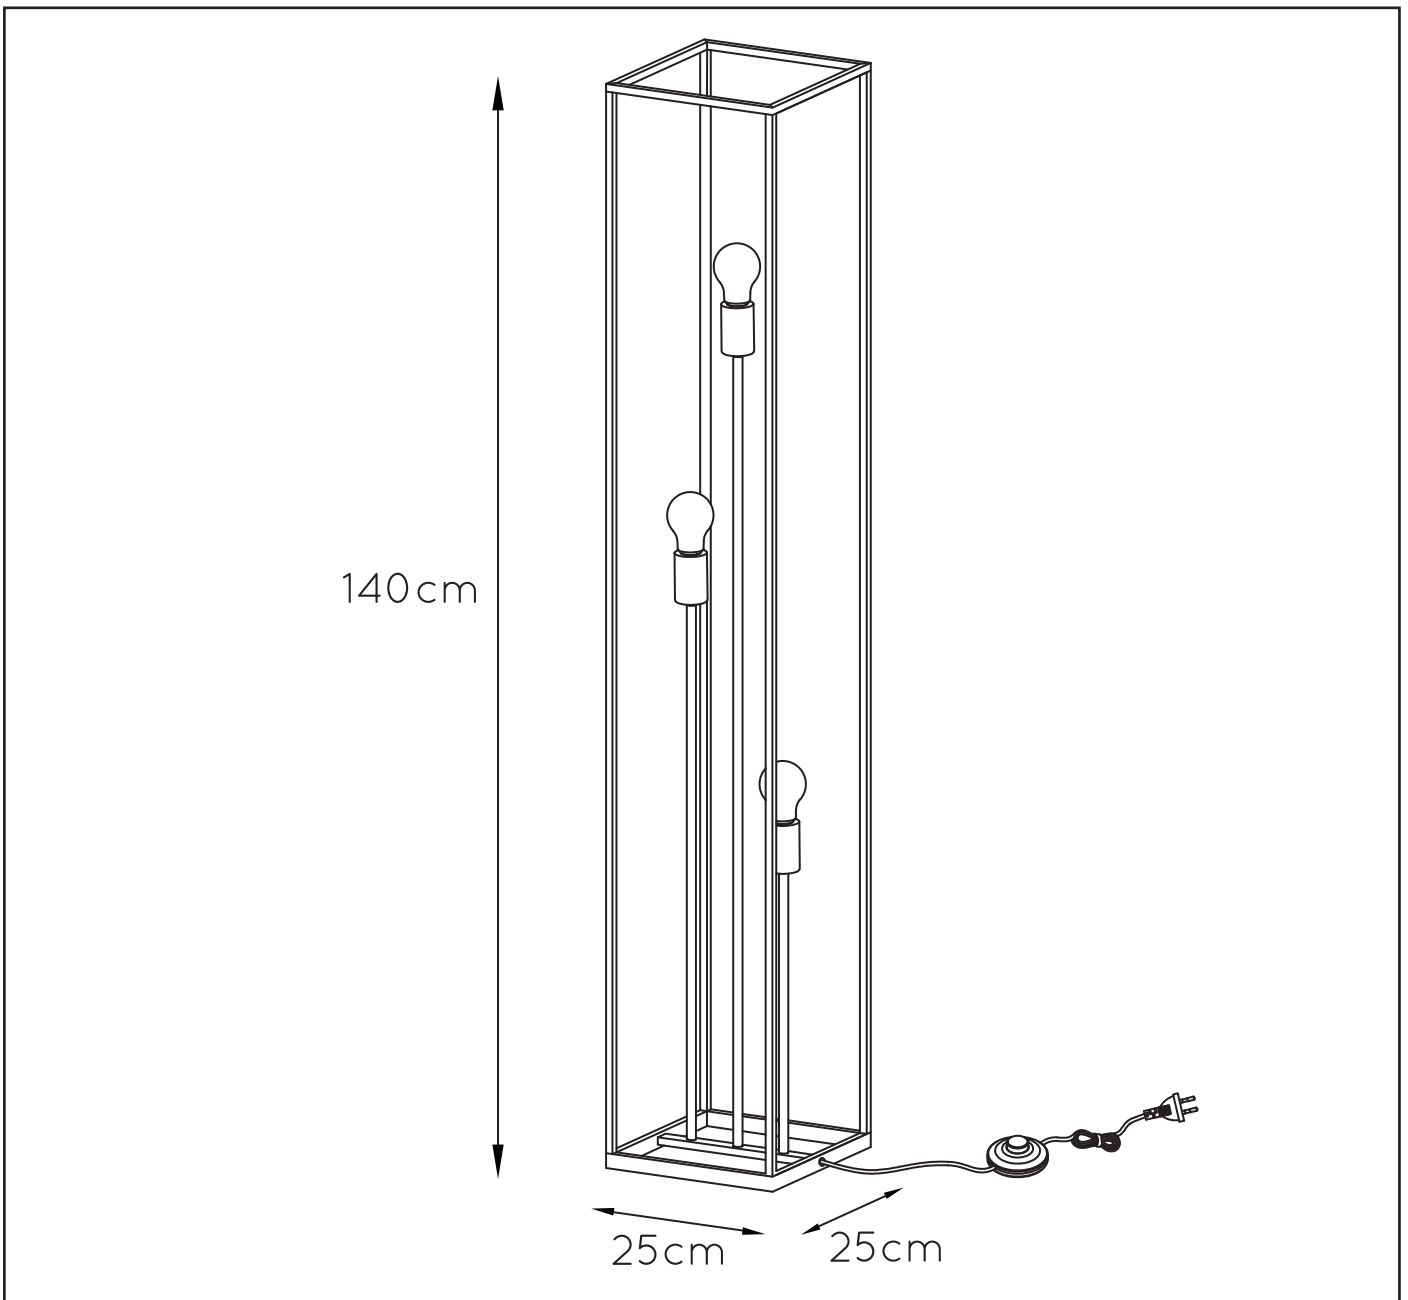

ARTHUR

Item number : 08724/03/30

EAN code : 5411212082909