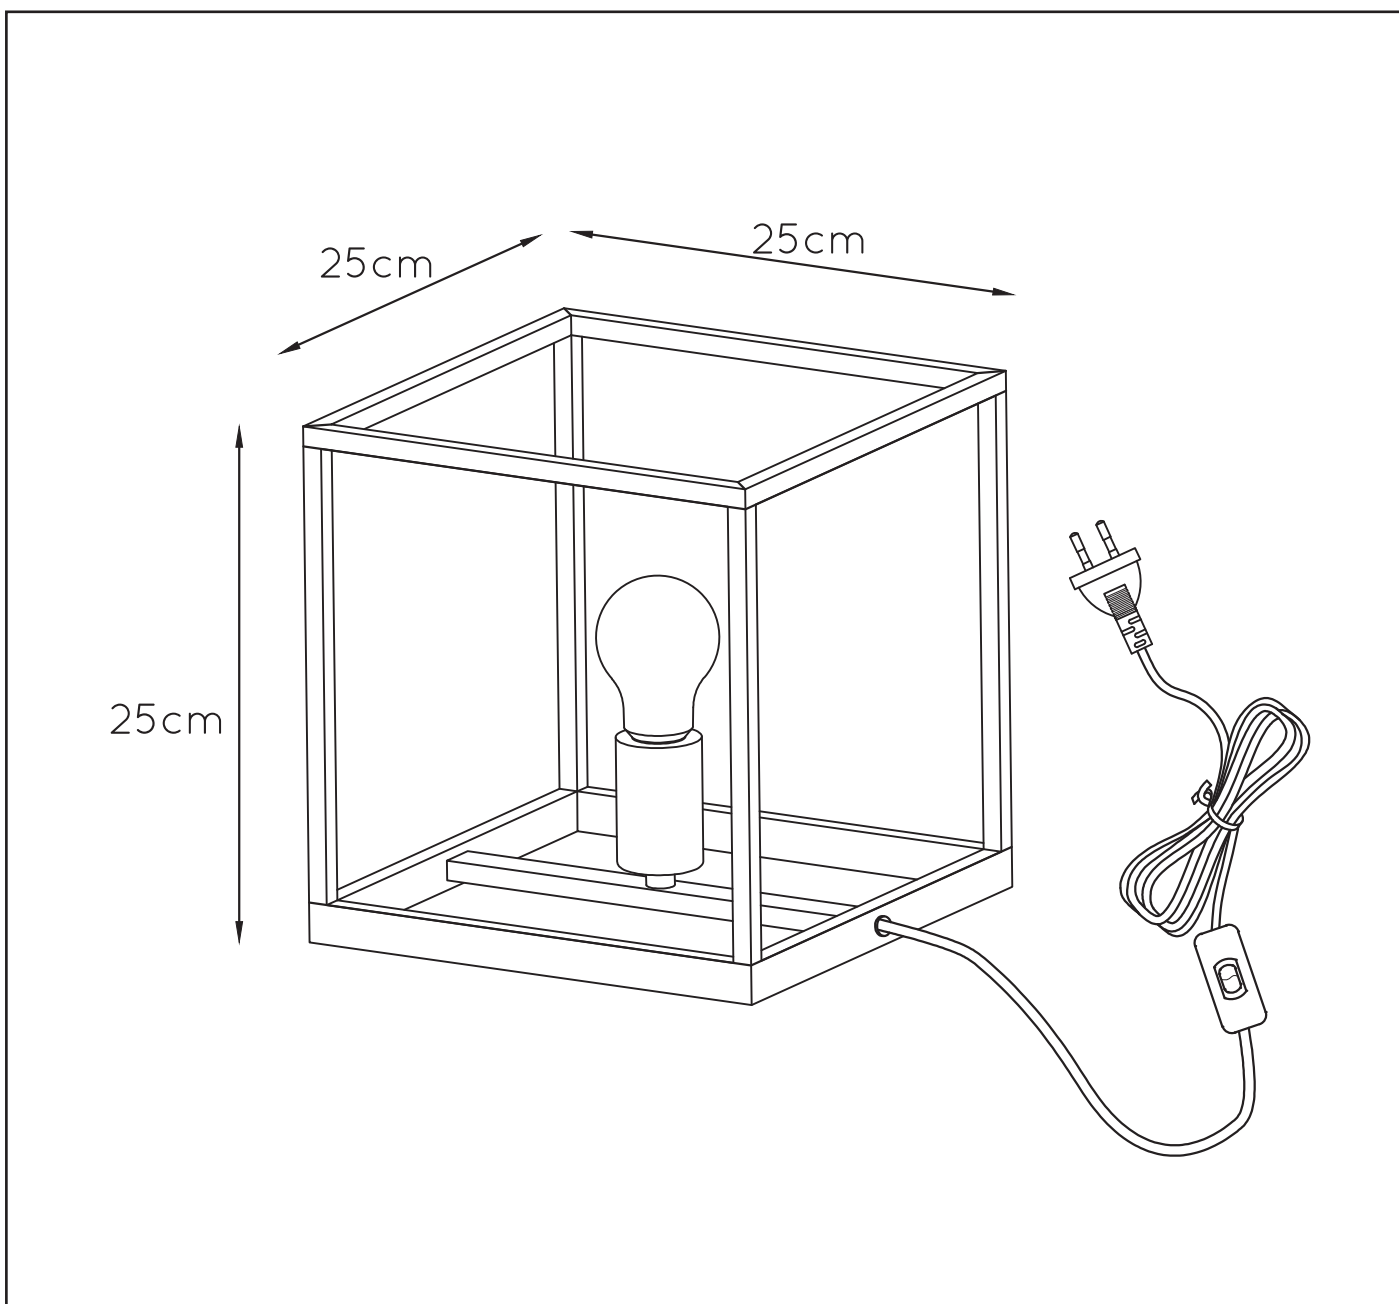

ARTHUR

Item number : 08524/01/30

EAN code : 5411212082763