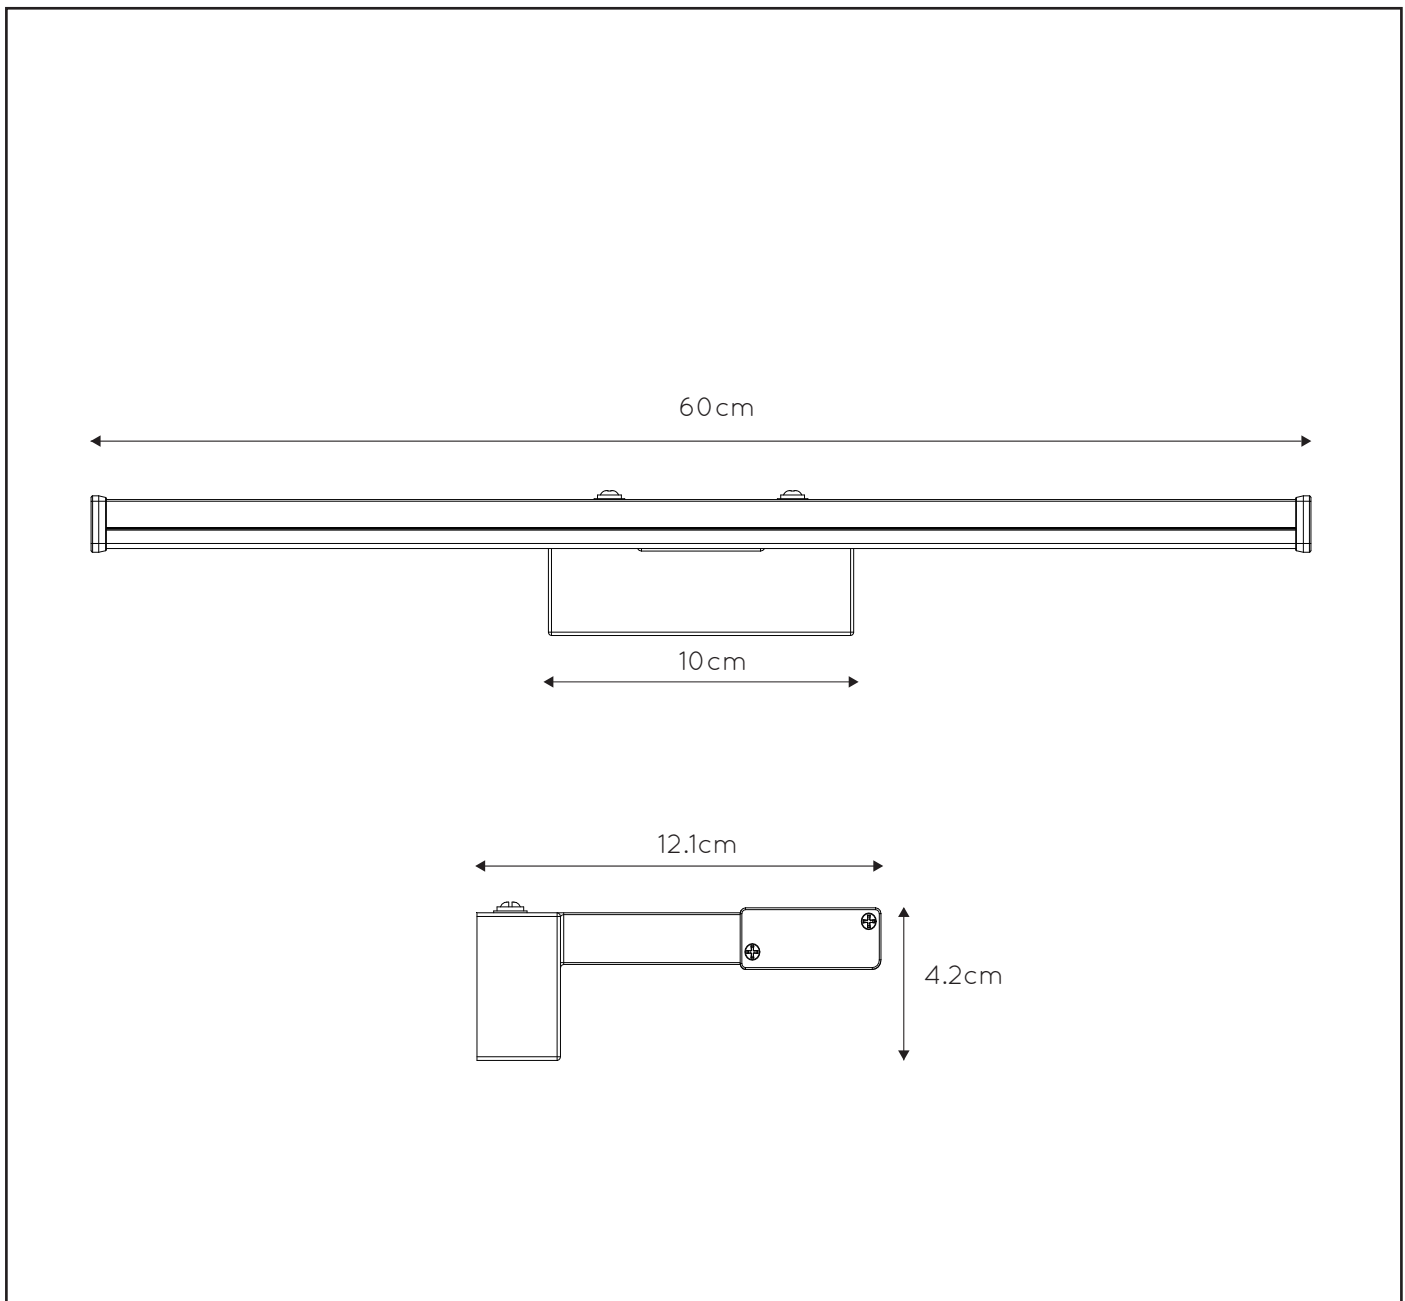

LUCIDE

GENERAL SPECIFICATIONS

item number : 79297/12/12

EAN code : 5411212791450

ONNO LED

General

Dimensions LxWxH: 60 cm x 12.1 cm x 4.2 cm

Height minimum: -

Height maximum:

Dimensions shade LxWxH: 60 cm x 12.1 cm x 4.2 cm

Main material: PC

Ceiling rose material: -

Color: Silver

Style: Modern

Shape: Liner

Weight: 0.3 kg

Warranty: 3 years

Product specifications

Dimmable: No

Light direction: Around(Diffuse)

Adjustable in height: No

Directional: Not Directional

Cable: No

Cable length: -

Bulb type & maximum wattage: LED 12W

For more specifications of this product please visit

www.lucide.com

ONNO LED

Item number : 79297/12/12
EAN code : 5411212791450

For more specifications, dimensions please visit
www.lucide.com