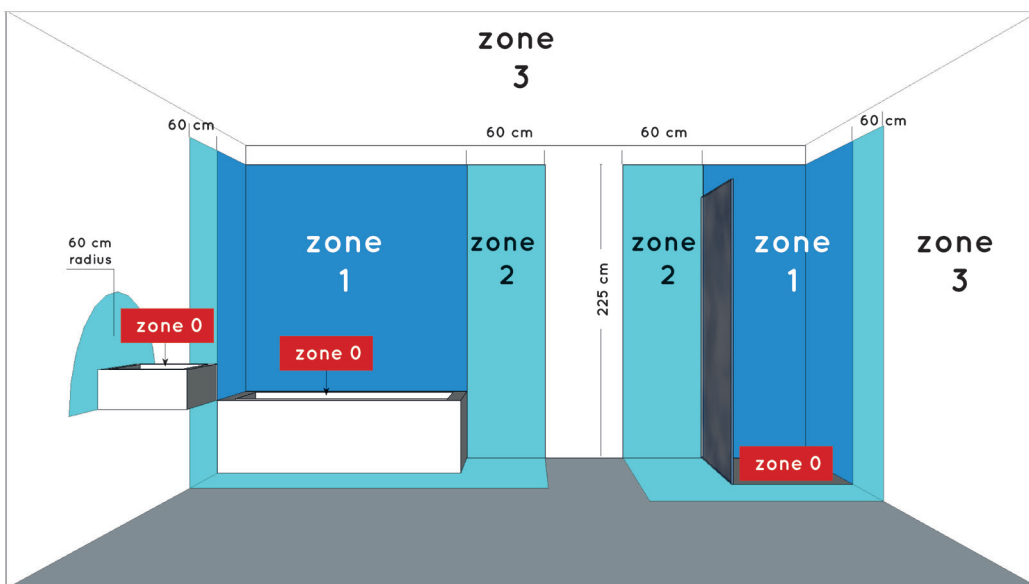

LUCIDE

GENERAL SPECIFICATIONS

item number : 79297/08/12
EAN code : 5411212791443

ONNO LED

General

Dimensions LxWxH: 40 cm x 12.1 cm x 4.2 cm
Height minimum: -
Height maximum: -
Dimensions shade LxWxH: 40 cm x 12.1 cm x 4.2 cm
Main material: PC
Ceiling rose material: -
Color: Silver
Style: Modern
Shape: Liner
Weight: 0.23 kg
Warranty: 3 years

Installation of items in bathroom:

Product specifications

Dimmable: No
Light direction: Around(Diffuse)
Adjustable in height: No
Directional: Not Directional
Cable: No
Cable length: -
Sensor: Without Sensor
Control: Light Switch Control
IP-Class: 44
Electric Class: 2
Light source including?: Integrated LED
Lamp Socket: -
Light source number: -
Power requirements: 220-240V-50Hz
Bulb type & maximum wattage: LED 8W