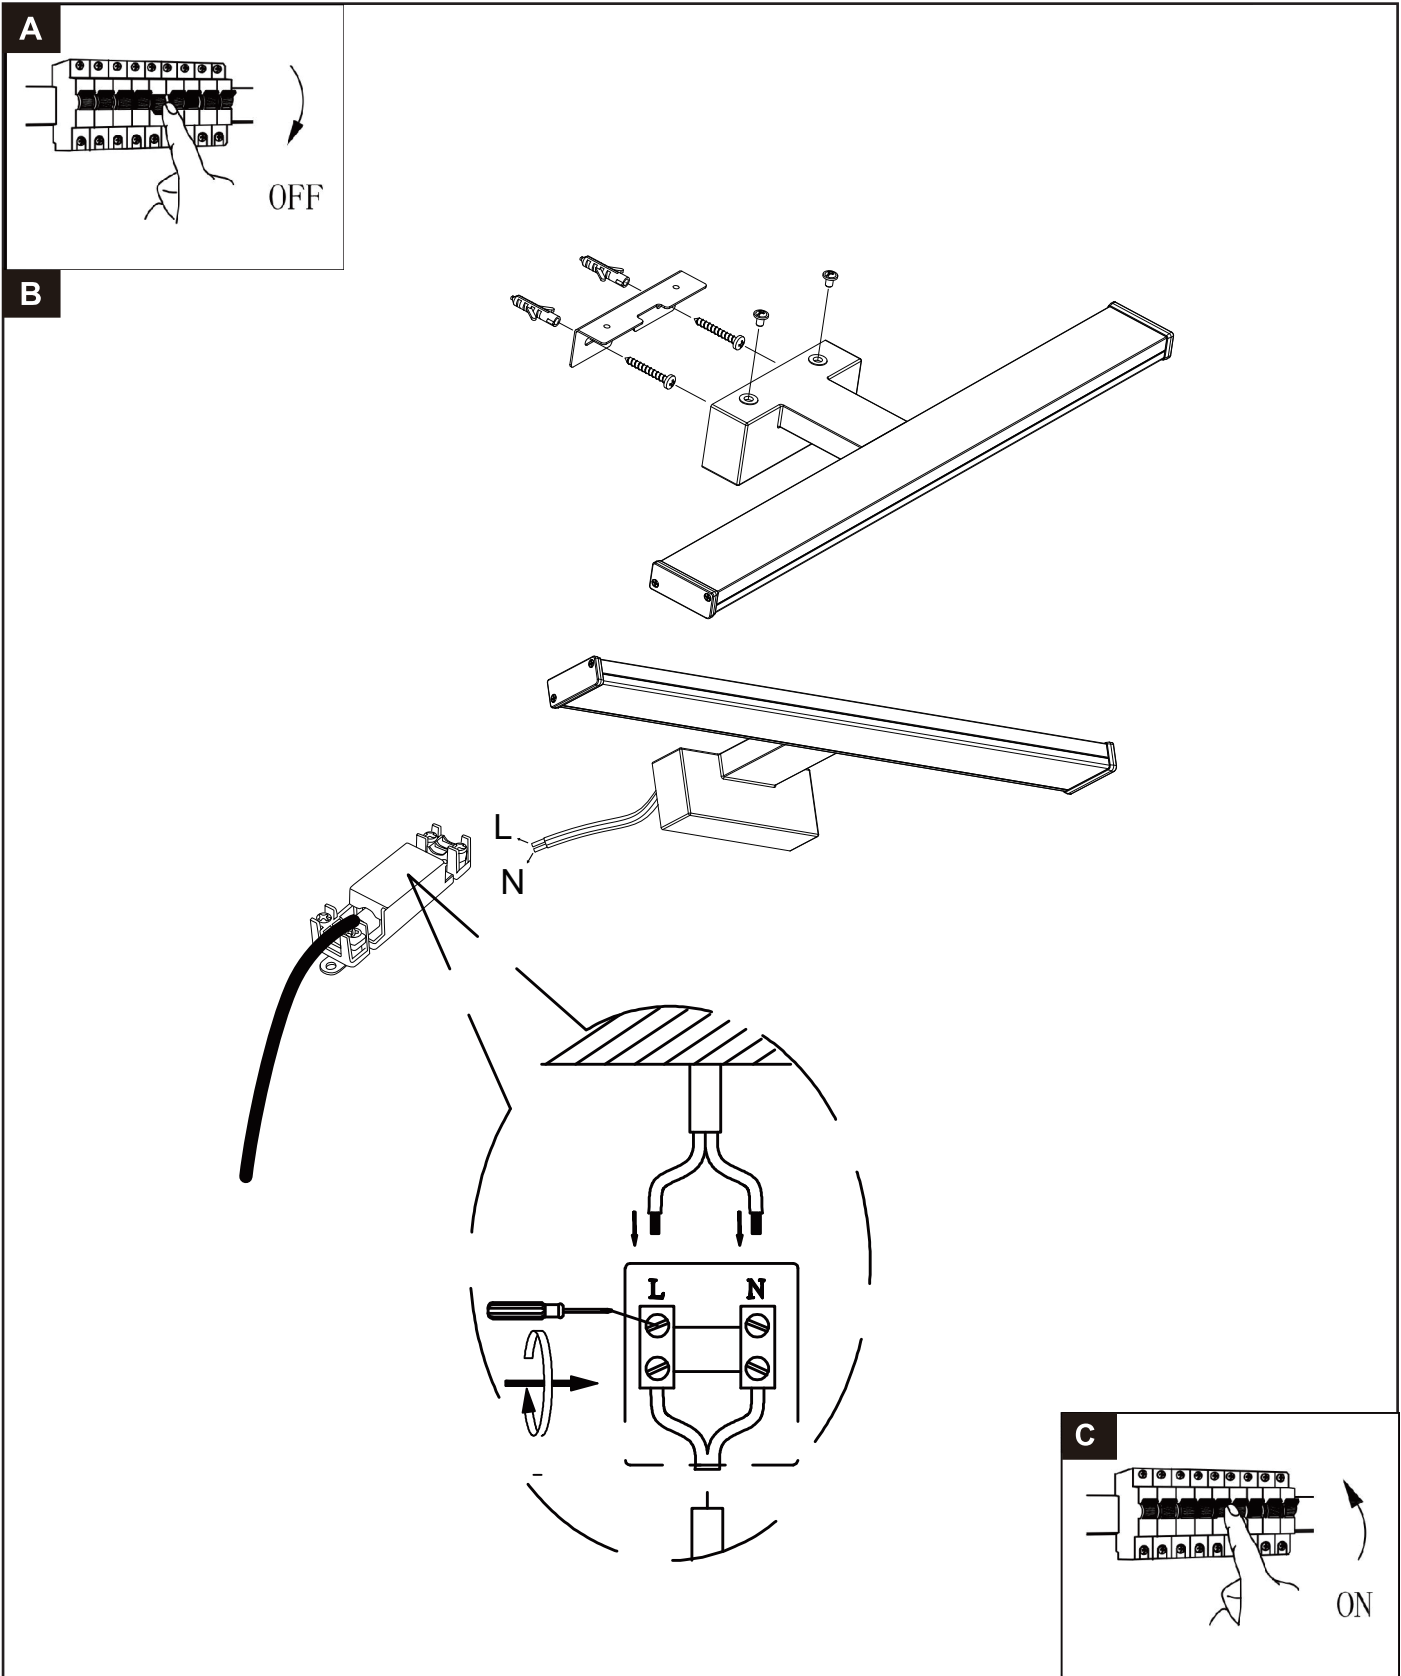

LUCIDE

GENERAL SPECIFICATIONS

item number : 79297/08/12
EAN code : 5411212791443

ONNO LED

General

Dimensions LxWxH: 40 cm x 12.1 cm x 4.2 cm
Height minimum: -
Height maximum: -
Dimensions shade LxWxH: 40 cm x 12.1 cm x 4.2 cm
Main material: PC
Ceiling rose material: -
Color: Silver
Style: Modern
Shape: Liner
Weight: 0.23 kg
Warranty: 3 years

Installation of items in bathroom:

Product specifications

Dimmable: No
Light direction: Around(Diffuse)
Adjustable in height: No
Directional: Not Directional
Cable: No
Cable length: -
Sensor: Without Sensor
Control: Light Switch Control
IP-Class: 44
Electric Class: 2
Light source including?: Integrated LED
Lamp Socket: -
Light source number: -
Power requirements: 220-240V-50Hz
Bulb type & maximum wattage: LED 8W

For more specifications of
this product please visit
www.lucide.com

ONNO LED

Item number : 79297/08/12
EAN code : 5411212791443

For more specifications, dimensions please visit
www.lucide.com

LUCIDE

INSTALLATION DRAWING SPECIFICATIONS