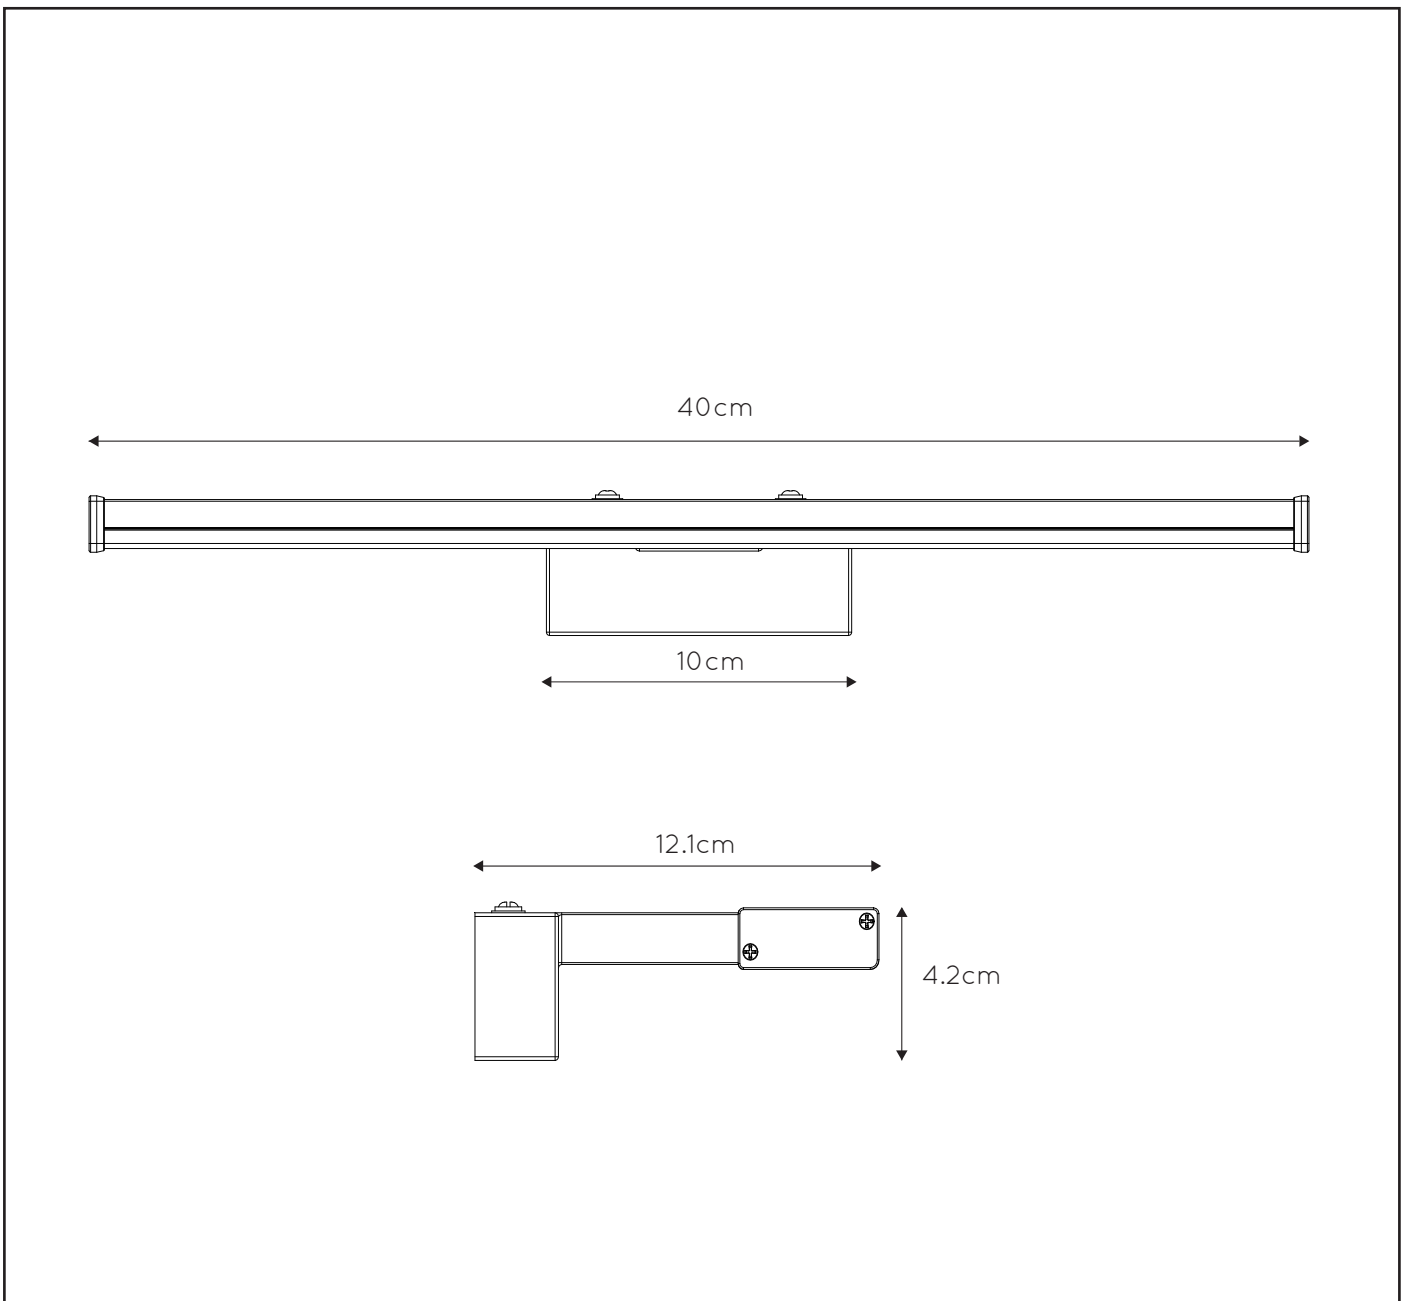

LUCIDE

GENERAL SPECIFICATIONS

item number : 79297/08/12
EAN code : 5411212791443

ONNO LED

General

Dimensions LxWxH: 40 cm x 12.1 cm x 4.2 cm
Height minimum: -
Height maximum: -
Dimensions shade LxWxH: 40 cm x 12.1 cm x 4.2 cm
Main material: PC
Ceiling rose material: -
Color: Silver
Style: Modern
Shape: Liner
Weight: 0.23 kg
Warranty: 3 years

Installation of items in bathroom:

Product specifications

Dimmable: No
Light direction: Around(Diffuse)
Adjustable in height: No
Directional: Not Directional
Cable: No
Cable length: -
Sensor: Without Sensor
Control: Light Switch Control
IP-Class: 44
Electric Class: 2
Light source including?: Integrated LED
Lamp Socket: -
Light source number: -
Power requirements: 220-240V-50Hz
Bulb type & maximum wattage: LED 8W

For more specifications of
this product please visit
www.lucide.com

ONNO LED

Item number : 79297/08/12
EAN code : 5411212791443

For more specifications, dimensions please visit
www.lucide.com

LUCIDE

INSTALLATION DRAWING SPECIFICATIONS