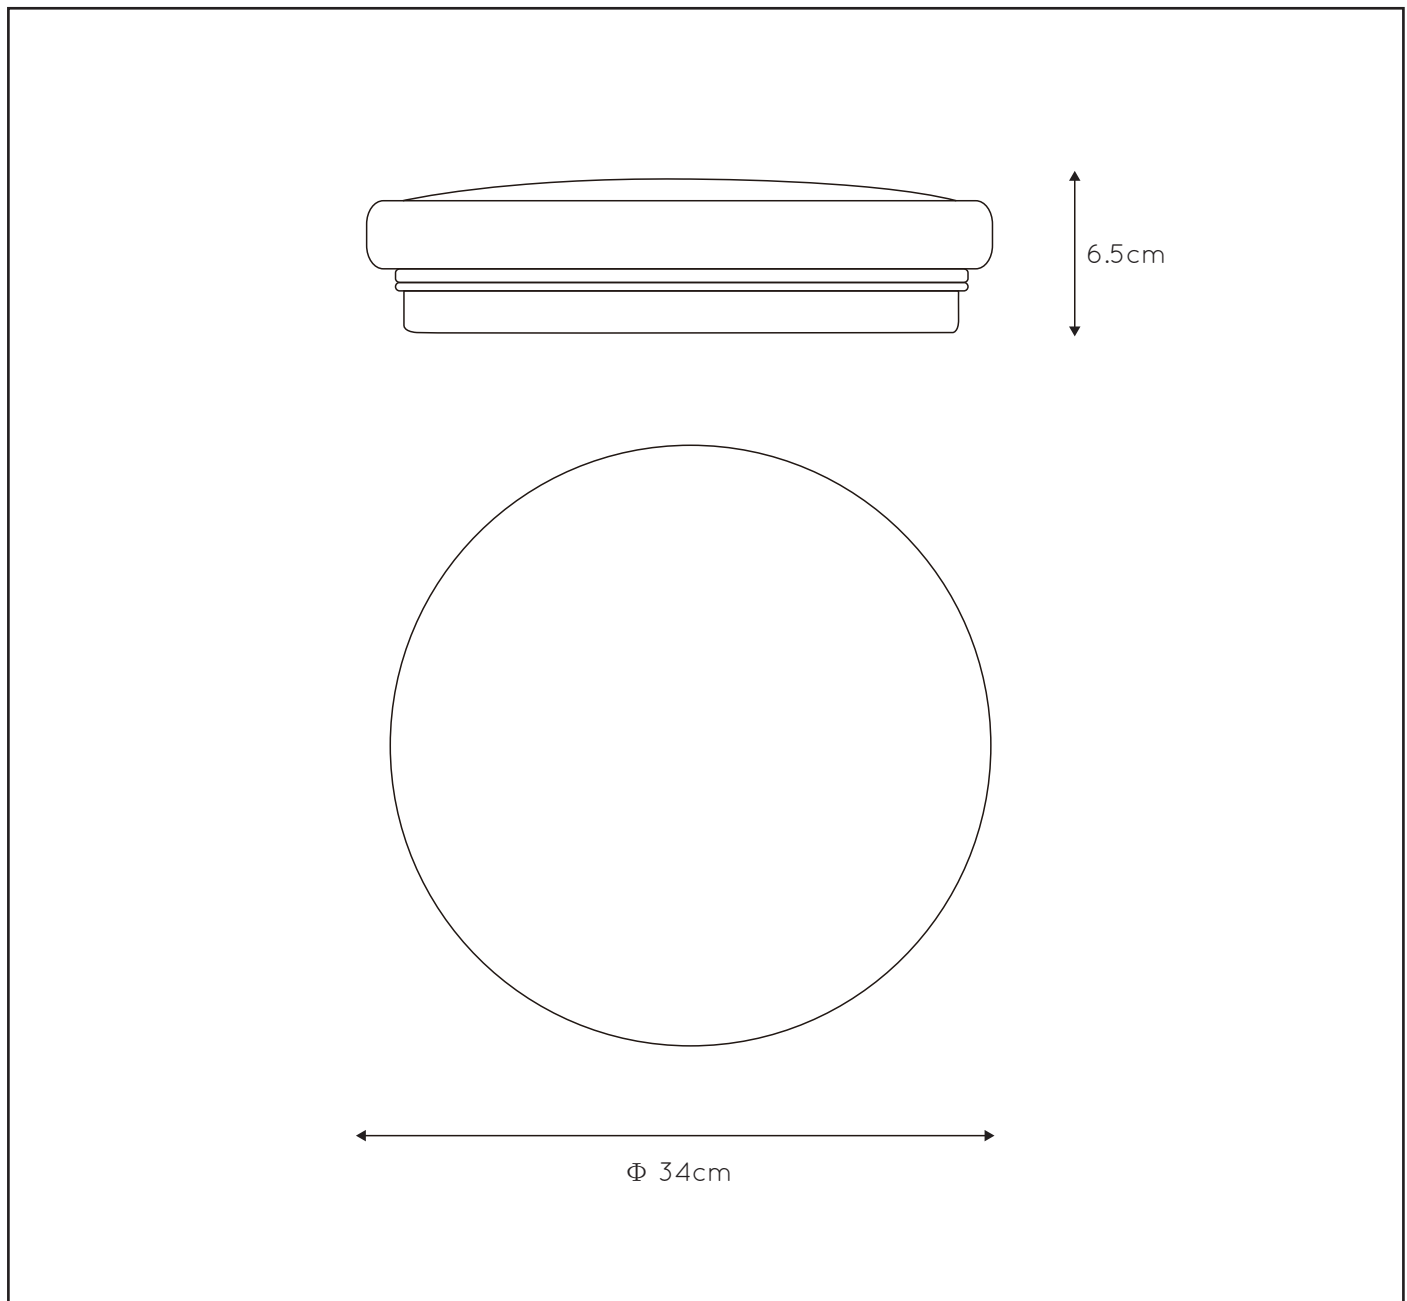

OTIS LED

Item number : 79199/26/61
EAN code : 5411212791382

For more specifications, dimensions please visit
www.lucide.com