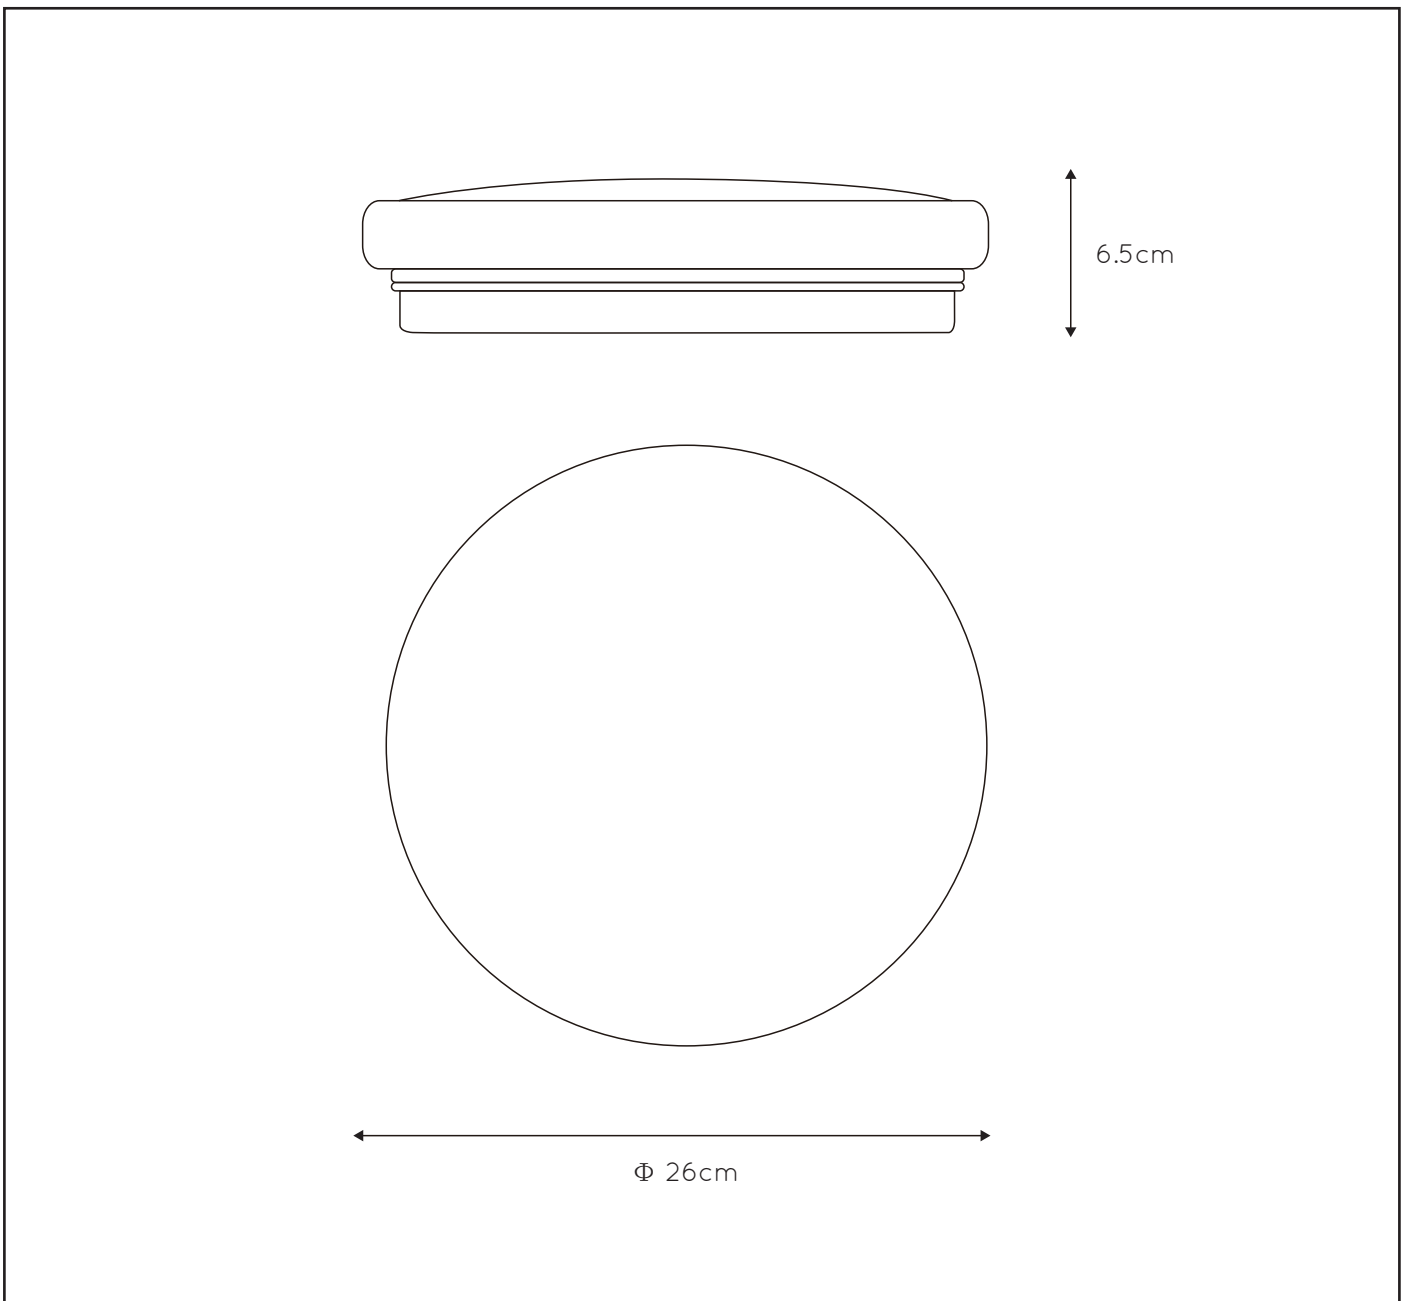

OTIS LED

Item number : 79199/14/61
EAN code : 5411212791375

For more specifications, dimensions please visit
www.lucide.com