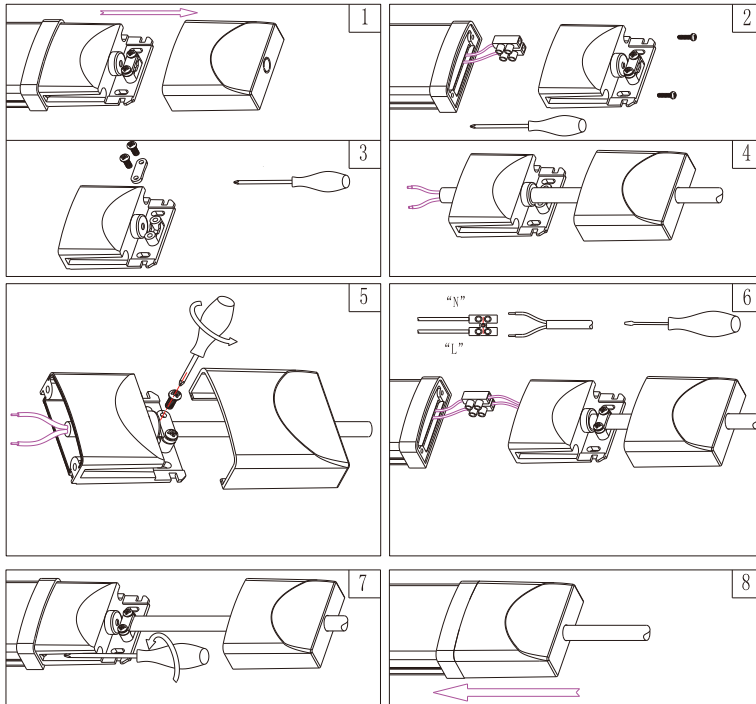

A

B

Wire Connection