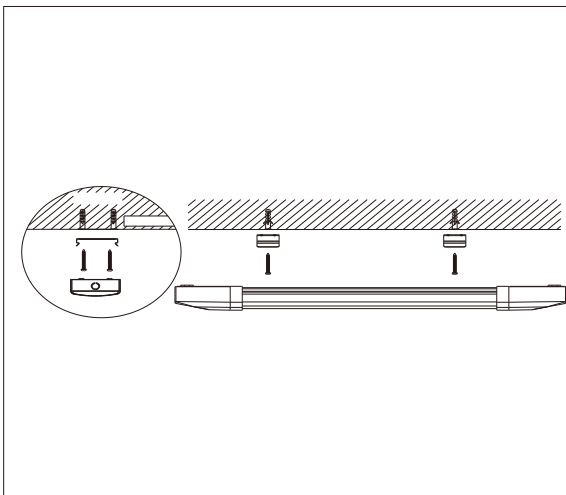

Installation A