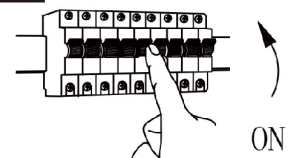

A

B

Wire Connection

Installation A

Installation B

C