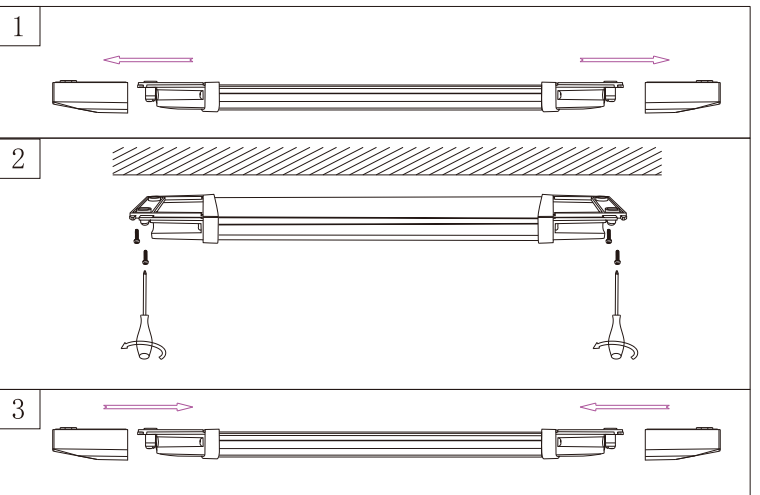

Installation B