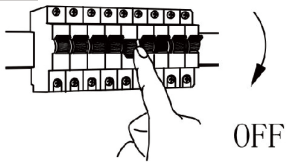

A

B

Wire Connection

Installation A

Installation B

C