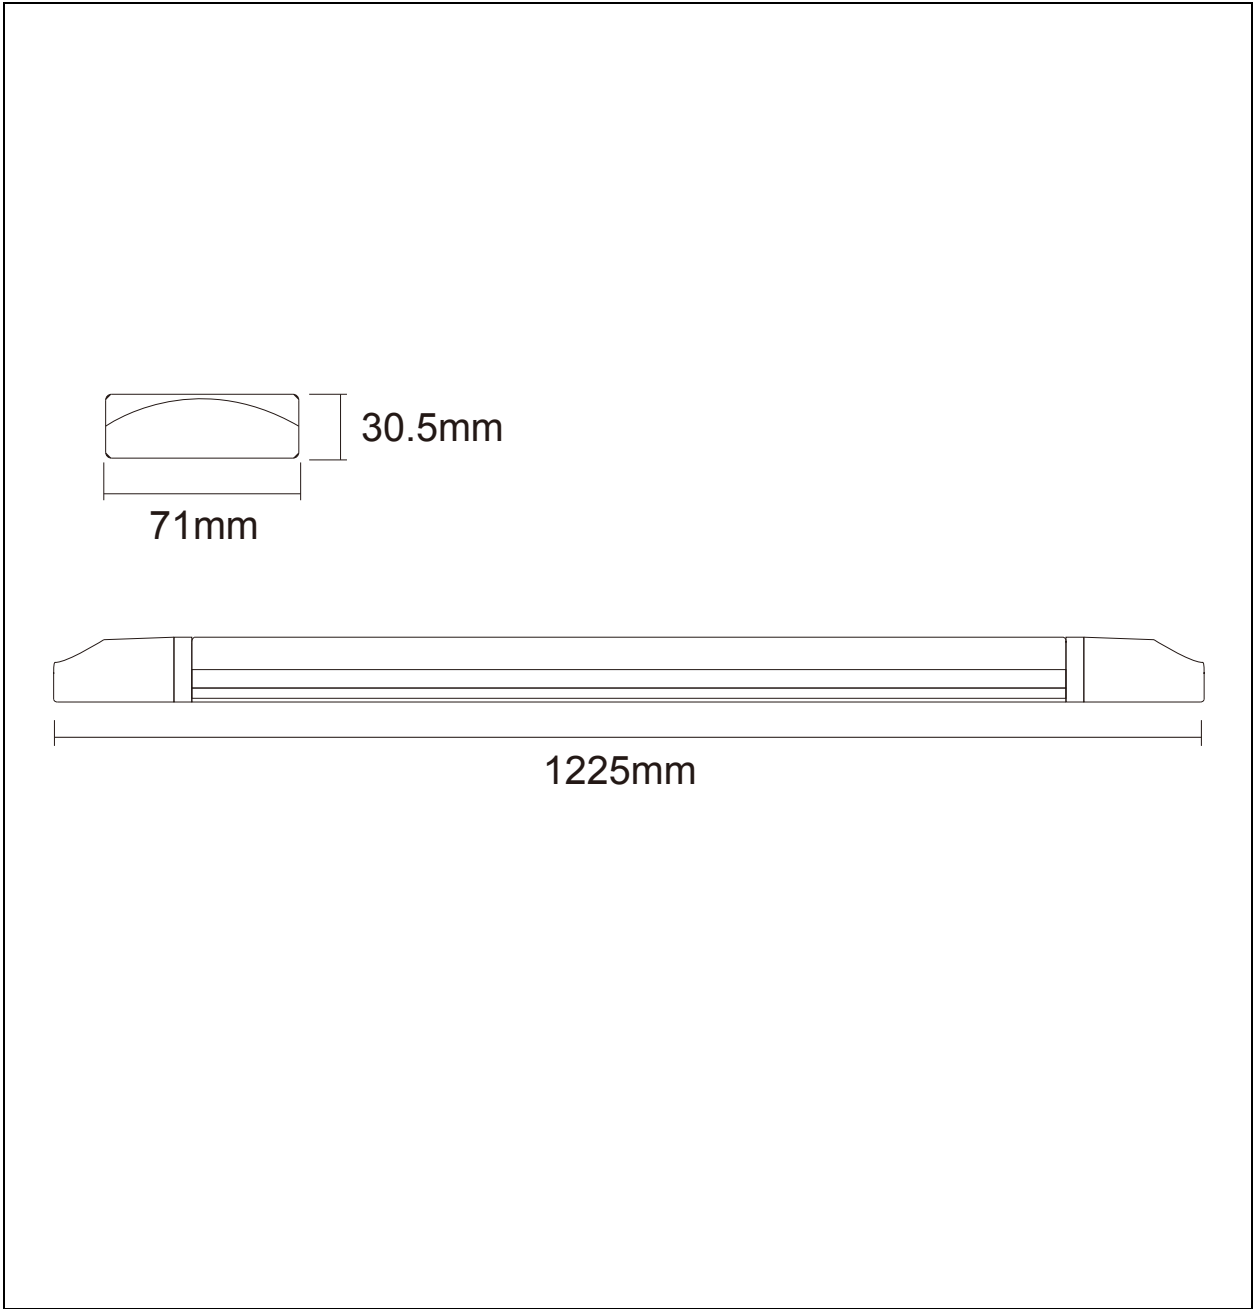

LUCIDE

Item number: 79195/36/61

Technical details

Materials used:	PC
Color:	White
Dimmable and how is fixture dimmable	No
Size:	Height: 3.05cm
	Length: 122.5cm
	Width: 7.1cm
	Net weight: 0.585kg
Power requirements:	220-240V~50Hz
Bulb type and maximum wattage:	SMD LED 36W in total
Number of bulbs:	234PCS SMD LED
IP degree:	IP65