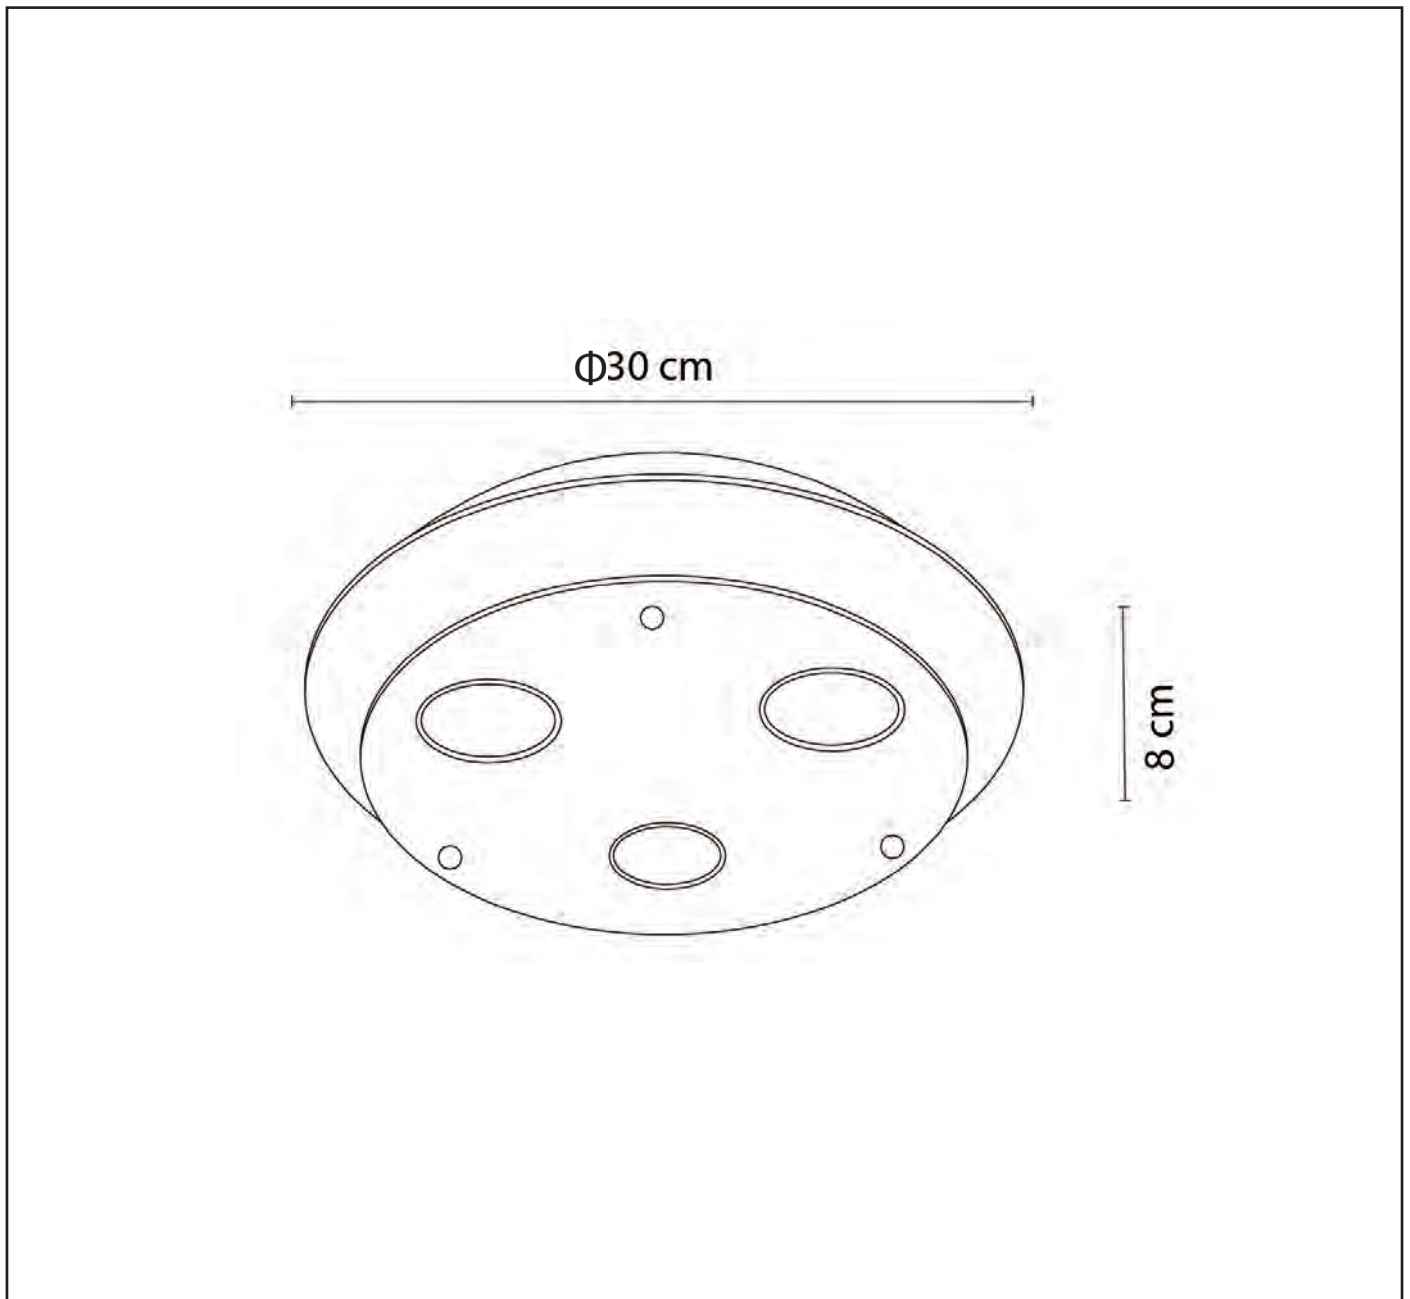

## General

Dimensions lwxh : 30x30x8 cm  
Height minimum : 8cm  
Height maximum : 8cm  
Dimensions shade : Ø30x4.5 cm  
Main material : metal+glass  
Ceiling rose material : metal  
Color : Black  
Style : Modern  
Shape : Round  
Weight : 1.56 kg  
Warranty : 3 years

## Product specifications

Dimmable : No dimming  
Light direction : Down light  
Adjustable in height : No  
(Before Installation)  
Directional : Yes  
Cable : No  
Cable length : -  
Sensor : No  
Control : Light switch control  
IP-Class : 20  
Electric class : 1  
Light source including ? : No  
Lamp socket : GU10  
Light source number : 3PCS GU10 LED 5W  
Power requirements : 220-240V~50Hz  
Bulb type & maximum wattage : LED 3\*5W

# OKNO

item number : 79181/13/30

EAN code : 5411212791740

For more specifications, dimensions please visit

[www.lucide.com](http://www.lucide.com)