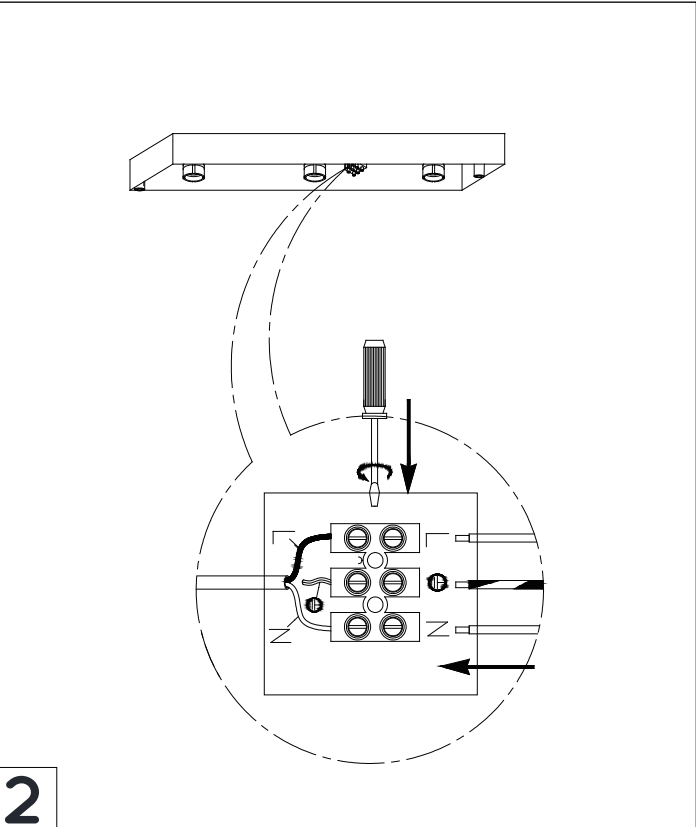

**RECOMMENDED LUCIDE
LIGHT SOURCE**

49009/05/30
Light source dimmable.:Yes
Light source incl.: No

General

Dimensions lxwxh : 35x13x8 cm
Height minimum : 8cm
Height maximum : 8cm
Dimensions shade lxwxh : 35x13x4.5 cm
Main material : metal+glass
Ceiling rose material : metal
Color : Black
Style : Modern
Shape : Rectangle
Weight : 1 kg
Warranty : 3 years

Product specifications

Dimmable : No dimming
Light direction : Down light
Adjustable in height : No
(Before Installation)
Directional : Yes
Cable : No
Cable length : -
Sensor : No
Control : Light switch control
IP-Class : 20
Electric class : 1
Light source including ? : **No**
Lamp socket : GU10
Light source number : 3PCS GU10 LED 5W
Power requirements : 220-240V~50Hz
Bulb type & maximum wattage : LED 3*5W

For more specifications of this product please visit
www.lucide.com

OKNO

item number : 79181/03/30

EAN code : 5411212791733

LUCIDE

INSTALLATION DRAWING SPECIFICATIONS

1	2
3	4