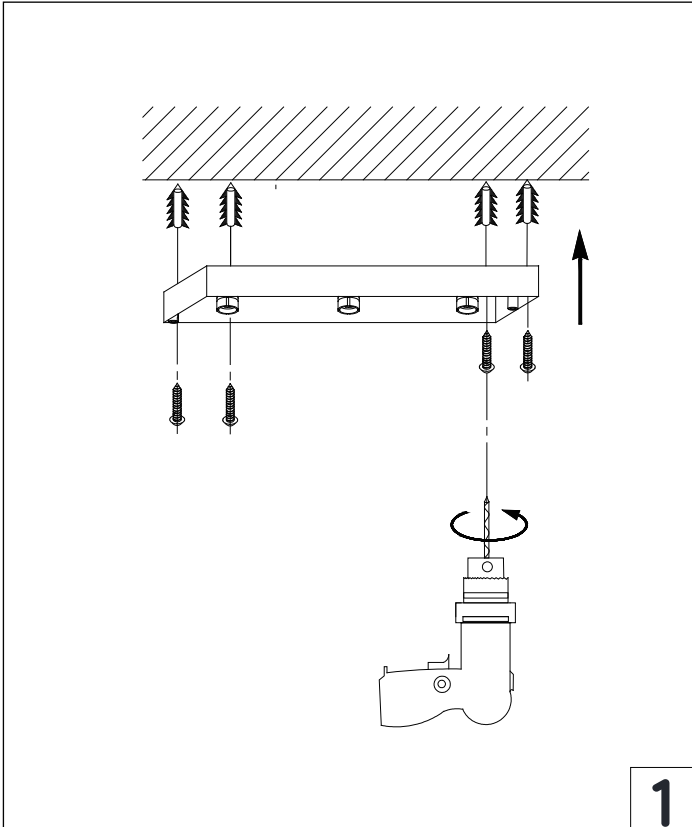

**RECOMMENDED LUCIDE
LIGHT SOURCE**

49009/05/30
Light source dimmable.:Yes
Light source incl.: No

General

Dimensions lxwxh : 35x13x8 cm
Height minimum : 8cm
Height maximum : 8cm
Dimensions shade lxwxh : 35x13x4.5 cm
Main material : metal+glass
Ceiling rose material : metal
Color : Black
Style : Modern
Shape : Rectangle
Weight : 1 kg
Warranty : 3 years

Product specifications

Dimmable : No dimming
Light direction : Down light
Adjustable in height : No
(Before Installation)
Directional : Yes
Cable : No
Cable length : -
Sensor : No
Control : Light switch control
IP-Class : 20
Electric class : 1
Light source including ? : **No**
Lamp socket : GU10
Light source number : 3PCS GU10 LED 5W
Power requirements : 220-240V~50Hz
Bulb type & maximum wattage : LED 3*5W

For more specifications of this product please visit
www.lucide.com

OKNO

item number : 79181/03/30

EAN code : 5411212791733

LUCIDE

INSTALLATION DRAWING SPECIFICATIONS

1	2
3	4