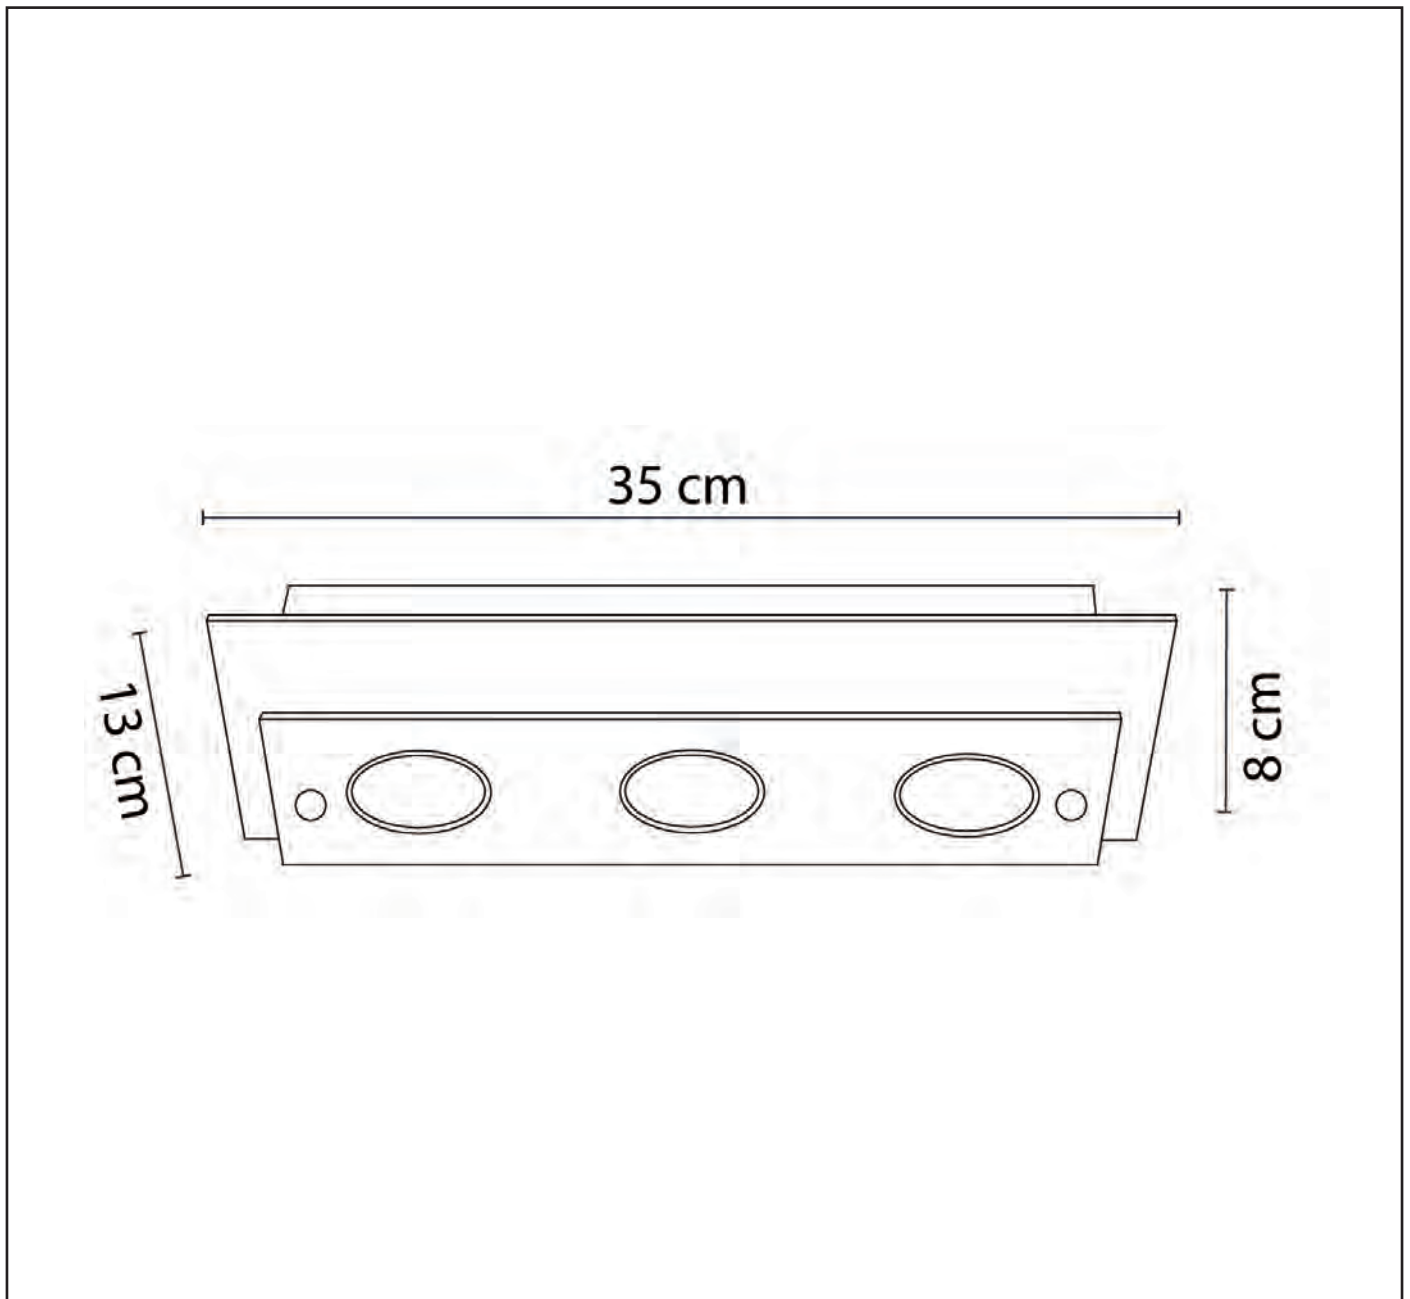

**RECOMMENDED LUCIDE
LIGHT SOURCE**

49009/05/30
Light source dimmable.:Yes
Light source incl.: No

General

Dimensions lxwxh : 35x13x8 cm
Height minimum : 8cm
Height maximum : 8cm
Dimensions shade lxwxh : 35x13x4.5 cm
Main material : metal+glass
Ceiling rose material : metal
Color : Black
Style : Modern
Shape : Rectangle
Weight : 1 kg
Warranty : 3 years

Product specifications

Dimmable : No dimming
Light direction : Down light
Adjustable in height : No
(Before Installation)
Directional : Yes
Cable : No
Cable length : -
Sensor : No
Control : Light switch control
IP-Class : 20
Electric class : 1
Light source including ? : **No**
Lamp socket : GU10
Light source number : 3PCS GU10 LED 5W
Power requirements : 220-240V~50Hz
Bulb type & maximum wattage : LED 3*5W

For more specifications of this product please visit
www.lucide.com

OKNO

item number : 79181/03/30

EAN code : 5411212791733

LUCIDE

INSTALLATION DRAWING SPECIFICATIONS

1	2
3	4