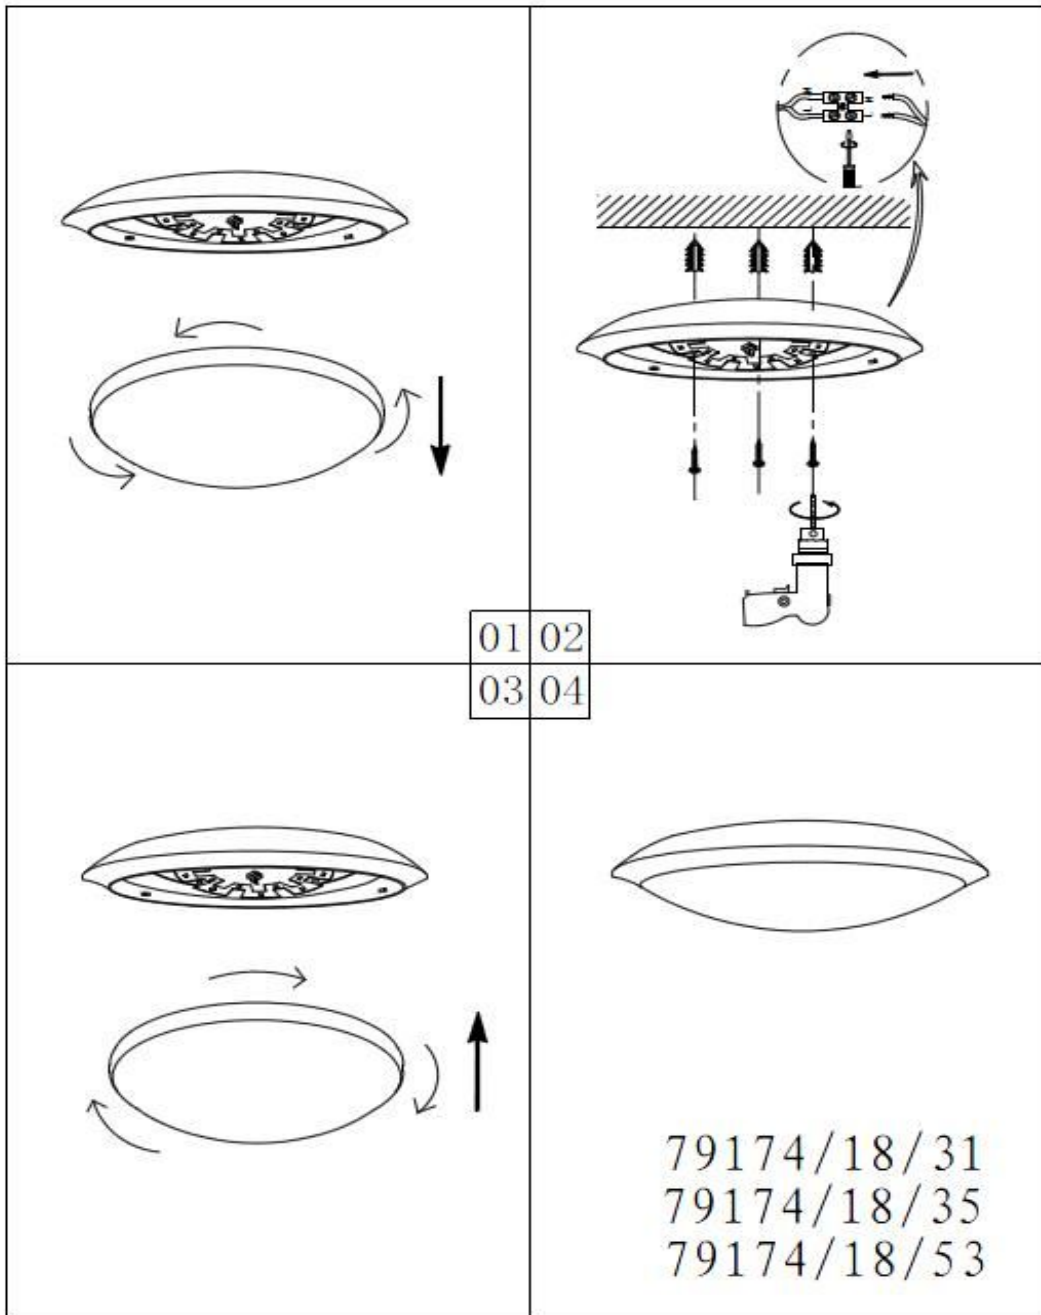

Line drawing of the item (with outline dimensions)

Item number: 79174/18/XX

Installation drawing (the same as it in its instruction manual)

Technical details

materials used:	Metal+Acrylic
color:	WHITE
dimmable and how is the fixture dimmable:	no
size: Height:	9.5CM
Length:	
Width:	Φ 40CM
Net Weight:	0.82kg
power requirements:	220V-240V~50Hz
bulb type and maximum Wattage:	LED Max.18W
number of bulbs:	36*0.5W SMD
IP degree:	IP20