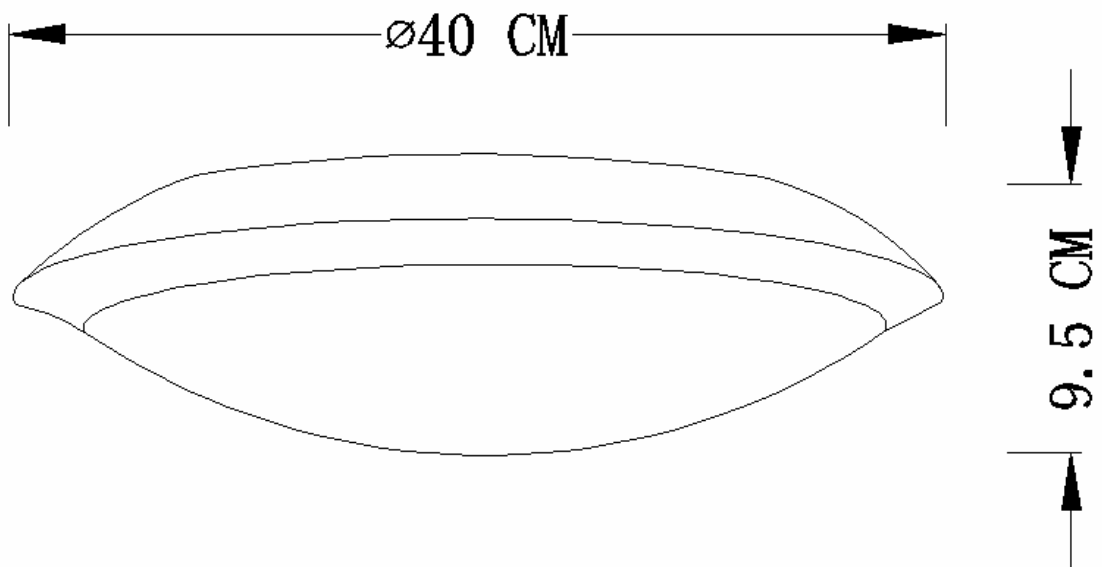

Line drawing of the item (with outline dimensions)

Item number: 79174/18/XX

Installation drawing (the same as it in its instruction manual)

Technical details

materials used:	Metal+Acrylic
color:	WHITE
dimmable and how is the fixture dimmable:	no
size: Height:	9.5CM
Length:	
Width:	Φ 40CM
Net Weight:	0.82kg
power requirements:	220V-240V~50Hz
bulb type and maximum Wattage:	LED Max.18W
number of bulbs:	36*0.5W SMD
IP degree:	IP20