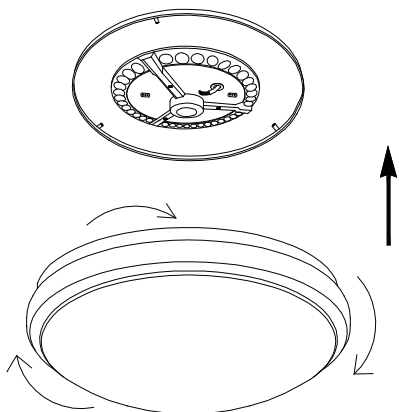

General

Dimensions l x w x h : 30 x 30 x 9 cm
 Height minimum : 9.0 cm
 Height maximum : 9.0 cm
 Dimensions shade l x w x h : 30 x 30 x 8 cm
 Main material : Iron+Aluminium+PMMA
 Ceiling rose material : -
 Color : Brushed-aluminium
 Style : Modern
 Shape : Round
 Weight : 0.54kg
 Warranty : 3 years

Product specifications

Dimmable : Yes
 Light direction : Down light
 Adjustable in height : No
 (Before Installation)
 Directional : No
 Cable : No
 Cable length : -
 Sensor : No
 Control : Light switch control
 IP-Class : 44
 Electric class : 1
 Light source including ? : Yes
 Lamp socket : -
 Light source number : 18 chips
 Power requirements : 220-240V-50Hz
 Bulb type & maximum wattage : LED 12 W

WARNING: CUT OFF POWER SUPPLY BEFORE INSTALLATION!

01 02

03 04

NOTE:
THE LIGHT SOURCE CONTAINED IN THIS LUMINAIRE SHALL ONLY BE REPLACED BY THE MANUFACTURER OR THIS SERVICE AGENT OR A SIMILAR QUALIFIED PERSON.