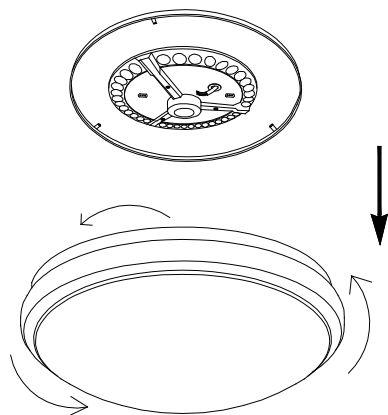

General

Dimensions l x w x h : 30 x 30 x 9 cm
 Height minimum : 9.0 cm
 Height maximum : 9.0 cm
 Dimensions shade l x w x h : 30 x 30 x 8 cm
 Main material : Iron+Aluminium+PMMA
 Ceiling rose material : -
 Color : Brushed-aluminium
 Style : Modern
 Shape : Round
 Weight : 0.54kg
 Warranty : 3 years

Product specifications

Dimmable : Yes
 Light direction : Down light
 Adjustable in height : No
 (Before Installation)
 Directional : No
 Cable : No
 Cable length : -
 Sensor : No
 Control : Light switch control
 IP-Class : 44
 Electric class : 1
 Light source including ? : Yes
 Lamp socket : -
 Light source number : 18 chips
 Power requirements : 220-240V-50Hz
 Bulb type & maximum wattage : LED 12 W

WARNING: CUT OFF POWER SUPPLY BEFORE INSTALLATION!

01 02

03 04

NOTE:
THE LIGHT SOURCE CONTAINED IN THIS LUMINAIRE SHALL ONLY BE REPLACED BY THE MANUFACTURER OR THIS SERVICE AGENT OR A SIMILAR QUALIFIED PERSON.