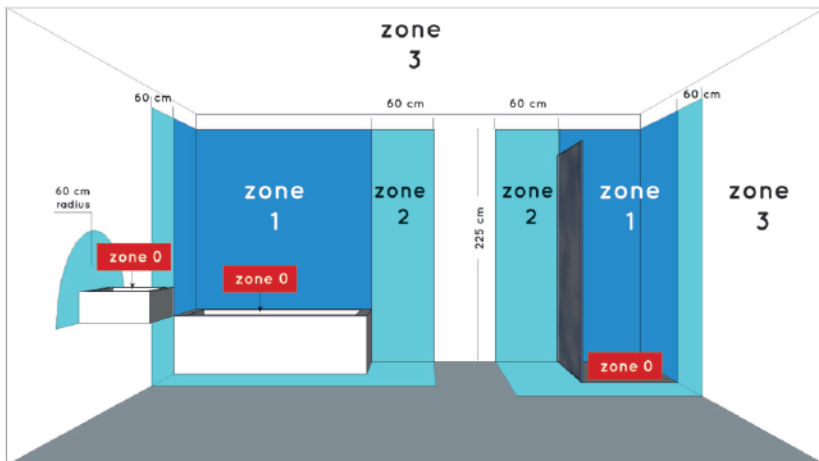

General

Dimensions l x w x h : 30 x 30 x 9 cm
 Height minimum : 9.0 cm
 Height maximum : 9.0 cm
 Dimensions shade l x w x h : 30 x 30 x 8 cm
 Main material : Iron+Aluminium+PMMA
 Ceiling rose material : -
 Color : Brushed-aluminium
 Style : Modern
 Shape : Round
 Weight : 0.54kg
 Warranty : 3 years

Product specifications

Dimmable : Yes
 Light direction : Down light
 Adjustable in height : No
 (Before Installation)
 Directional : No
 Cable : No
 Cable length : -
 Sensor : No
 Control : Light switch control
 IP-Class : 44
 Electric class : 1
 Light source including ? : Yes
 Lamp socket : -
 Light source number : 18 chips
 Power requirements : 220-240V-50Hz
 Bulb type & maximum wattage : LED 12 W

IP classifications	zone 0	zone 1 minimum	zone 2 minimum	zone 3 minimum

CASPER LED

item number : 79166/13/12

EAN code : 5411212791597

For more specifications, dimensions please visit

www.lucide.com

LUCIDE

INSTALLATION DRAWING SPECIFICATIONS