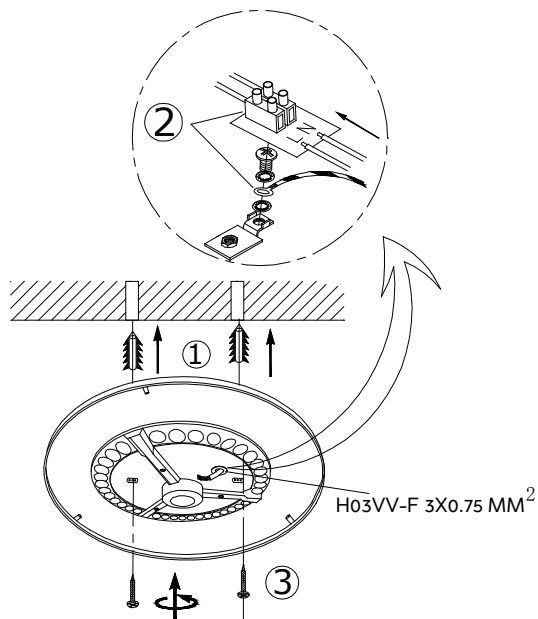

General

Dimensions l x w x h : 30 x 30 x 9 cm
 Height minimum : 9.0 cm
 Height maximum : 9.0 cm
 Dimensions shade l x w x h : 30 x 30 x 8 cm
 Main material : Iron+Aluminium+PMMA
 Ceiling rose material : -
 Color : Brushed-aluminium
 Style : Modern
 Shape : Round
 Weight : 0.54kg
 Warranty : 3 years

Product specifications

Dimmable : Yes
 Light direction : Down light
 Adjustable in height : No
 (Before Installation)
 Directional : No
 Cable : No
 Cable length : -
 Sensor : No
 Control : Light switch control
 IP-Class : 44
 Electric class : 1
 Light source including ? : Yes
 Lamp socket : -
 Light source number : 18 chips
 Power requirements : 220-240V-50Hz
 Bulb type & maximum wattage : LED 12 W

IP classifications	zone 0	zone 1 minimum	zone 2 minimum	zone 3 minimum

CASPER LED

item number : 79166/13/12

EAN code : 5411212791597

For more specifications, dimensions please visit

www.lucide.com

LUCIDE

INSTALLATION DRAWING SPECIFICATIONS

WARNING: CUT OFF POWER SUPPLY BEFORE INSTALLATION!

01 02

03 04

NOTE:
THE LIGHT SOURCE CONTAINED IN THIS LUMINAIRE SHALL ONLY BE REPLACED BY THE MANUFACTURER OR THIS SERVICE AGENT OR A SIMILAR QUALIFIED PERSON.