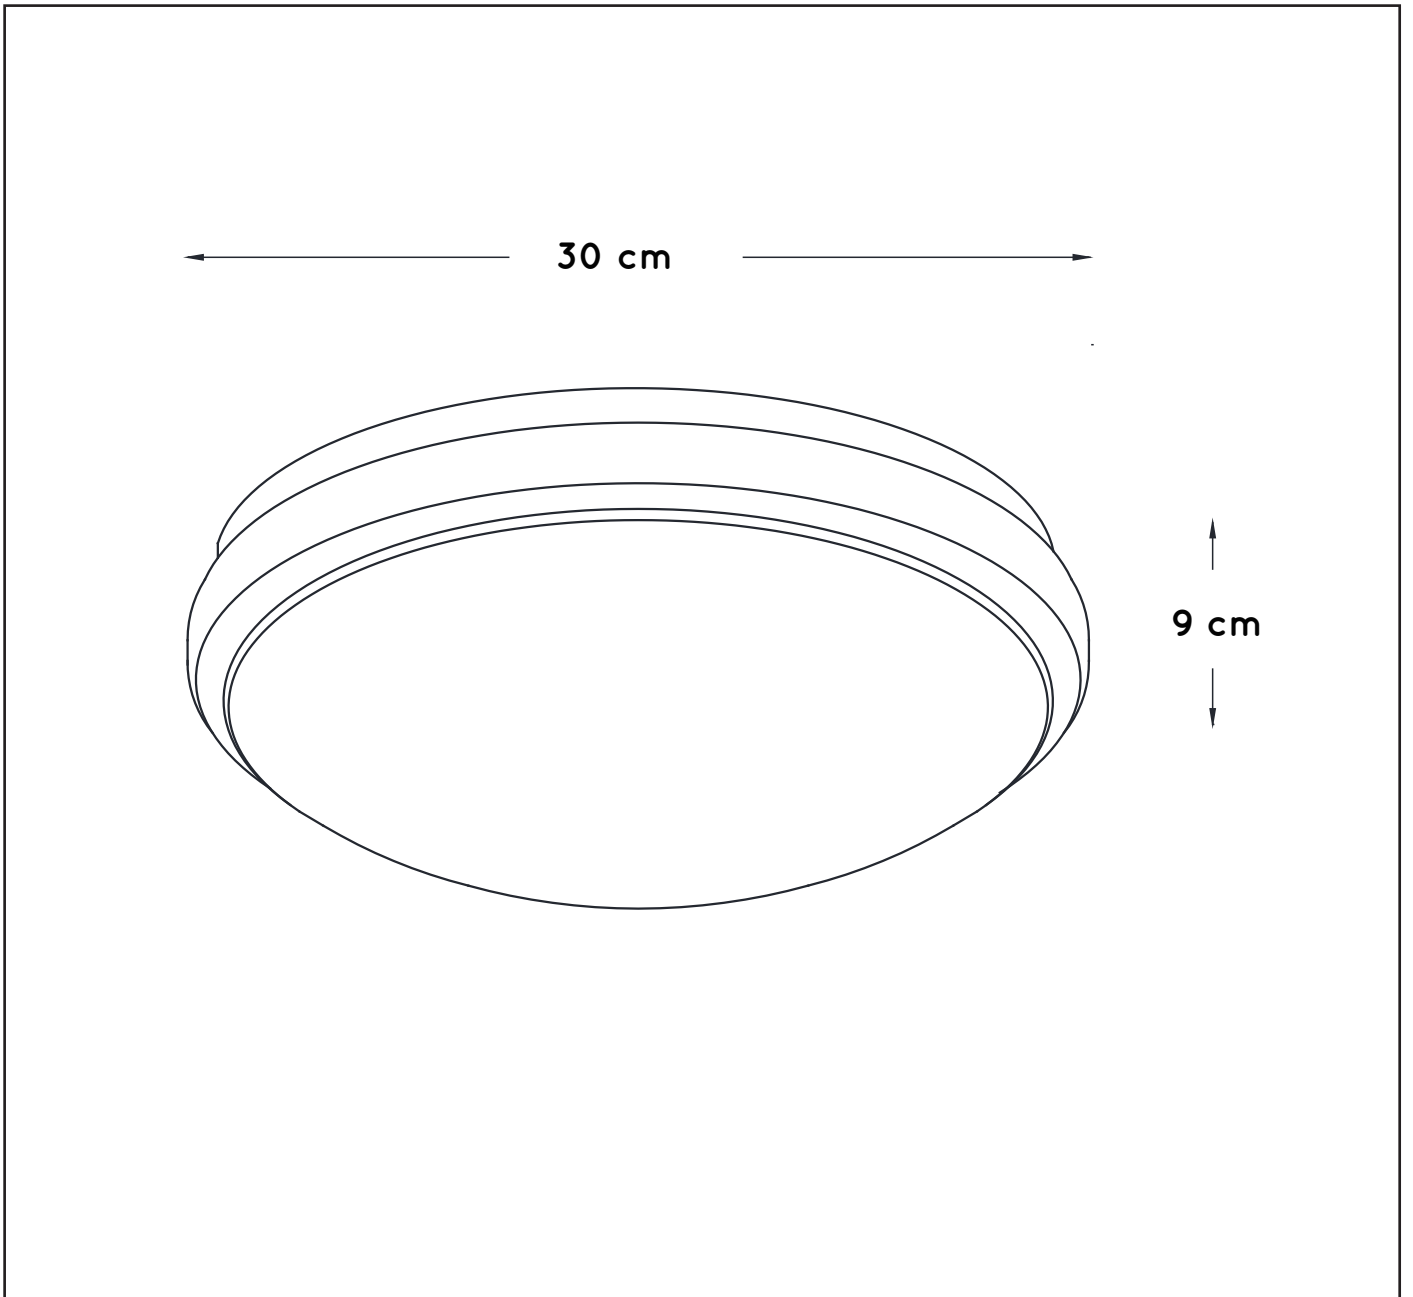

General

Dimensions l x w x h : 30 x 30 x 9 cm
 Height minimum : 9.0 cm
 Height maximum : 9.0 cm
 Dimensions shade l x w x h : 30 x 30 x 8 cm
 Main material : Iron+Aluminium+PMMA
 Ceiling rose material : -
 Color : Brushed-aluminium
 Style : Modern
 Shape : Round
 Weight : 0.54kg
 Warranty : 3 years

Product specifications

Dimmable : Yes
 Light direction : Down light
 Adjustable in height : No
 (Before Installation)
 Directional : No
 Cable : No
 Cable length : -
 Sensor : No
 Control : Light switch control
 IP-Class : 44
 Electric class : 1
 Light source including ? : Yes
 Lamp socket : -
 Light source number : 18 chips
 Power requirements : 220-240V-50Hz
 Bulb type & maximum wattage : LED 12 W

IP classifications	zone 0	zone 1 minimum	zone 2 minimum	zone 3 minimum

CASPER LED

item number : 79166/13/12

EAN code : 5411212791597

For more specifications, dimensions please visit

www.lucide.com

LUCIDE

INSTALLATION DRAWING SPECIFICATIONS