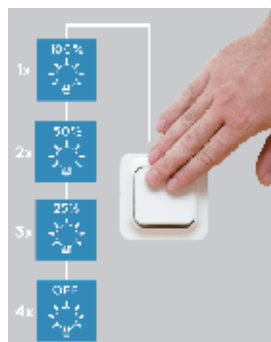

General

Dimensions l x w x h : 30 x 30 x 9 cm
 Height minimum : 9.0 cm
 Height maximum : 9.0 cm
 Dimensions shade l x w x h : 30 x 30 x 8 cm
 Main material : Iron+Aluminium+PMMA
 Ceiling rose material : -
 Color : Brushed-aluminium
 Style : Modern
 Shape : Round
 Weight : 0.54kg
 Warranty : 3 years

Product specifications

Dimmable : Yes
 Light direction : Down light
 Adjustable in height : No
 (Before Installation)
 Directional : No
 Cable : No
 Cable length : -
 Sensor : No
 Control : Light switch control
 IP-Class : 44
 Electric class : 1
 Light source including ? : Yes
 Lamp socket : -
 Light source number : 18 chips
 Power requirements : 220-240V-50Hz
 Bulb type & maximum wattage : LED 12 W

WARNING: CUT OFF POWER SUPPLY BEFORE INSTALLATION!

01 02

03 04

NOTE:
THE LIGHT SOURCE CONTAINED IN THIS LUMINAIRE SHALL ONLY BE REPLACED BY THE MANUFACTURER OR THIS SERVICE AGENT OR A SIMILAR QUALIFIED PERSON.