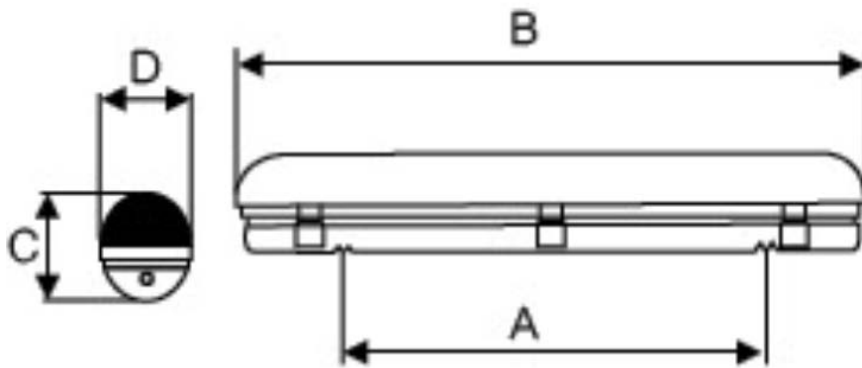

Line drawing of the item (with outline dimensions)

ITEM NO	A (mm)	B (mm)	C (mm)	D (mm)	
79150/18/60	472	675	110	110	
79151/18/60	472	675	110	170	
79150/36/60	905	1275	110	110	
79151/36/60	905	1275	110	170	
79150/58/60	965	1580	110	110	
79151/58/60	965	1580	110	170	

Item number:

Installation drawing (the same as it in its instruction manual)

Pleasure notice user:  
This product barely use in coordination  
With conventional ballast  
**ISO9002**

## Technical details

materials used:		Abs base,pc diffuser,metal tray					
color:		grey					
dimmable and how is the fixture dimmable:							
size:	Height:	110mm	110mm	110mm	110mm	110mm	110mm
	Length:	675mm	675mm	1275mm	1275mm	1580mm	1580mm
	Width:	110mm	170mm	110mm	170mm	110mm	110mm
	Net Weight:	13.5kgs	14.1kgs	12.5kgs	12.16mm	16.5KGS	17KGS
power requirements:		230V	230V	230V	230V	230V	230V
bulb type and maximum Wattage:		T8	T8	T8	T8	T8	T8
number of bulbs:	6400k	F18T8	F18T8	F36T8	F36T8	F58T8	F58T8
IP degree:		IP65	IP65	IP65	IP65	IP65	IP65