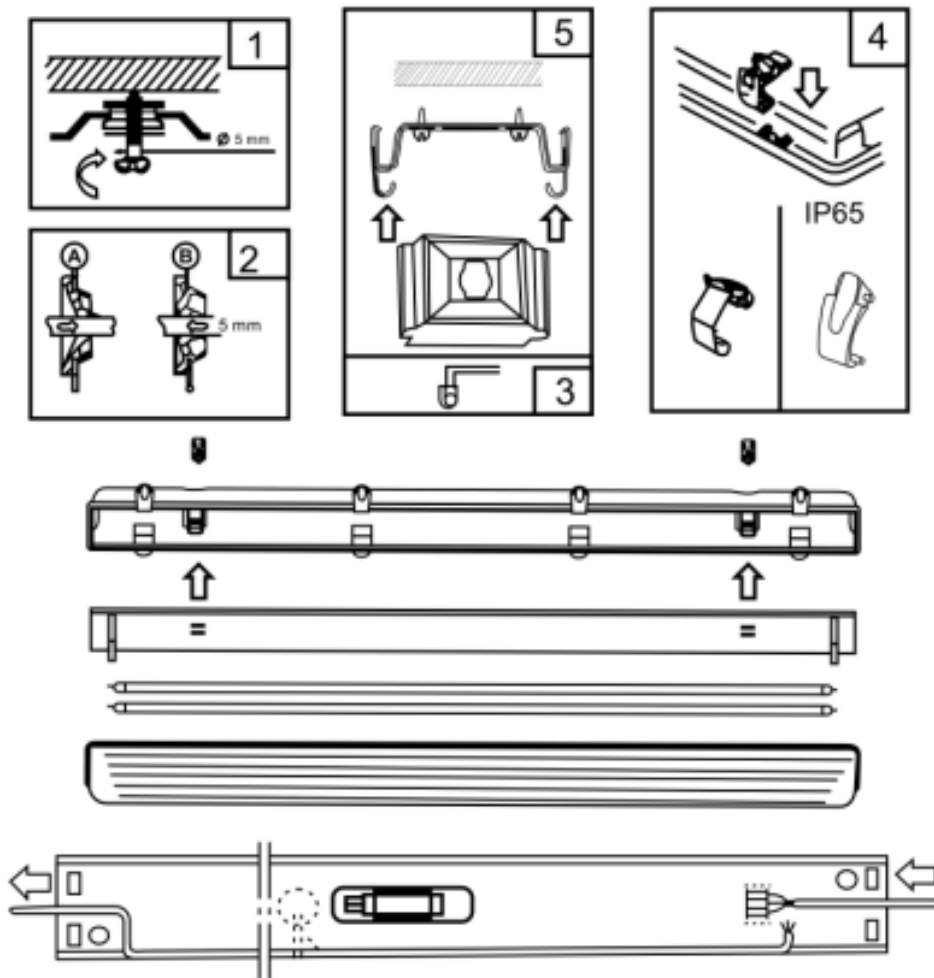

Line drawing of the item (with outline dimensions)

ITEM NO	A (mm)	B (mm)	C (mm)	D (mm)	
79150/18/60	472	675	110	110	
79151/18/60	472	675	110	170	
79150/36/60	905	1275	110	110	
79151/36/60	905	1275	110	170	
79150/58/60	965	1580	110	110	
79151/58/60	965	1580	110	170	

Item number:

Installation drawing (the same as it in its instruction manual)

Pleasure notice user:  
This product barely use in coordination  
With conventional ballast  
**ISO9002**

## Technical details

materials used:		Abs base,pc diffuser,metal tray					
color:		grey					
dimmable and how is the fixture dimmable:							
size:	Height:	110mm	110mm	110mm	110mm	110mm	110mm
	Length:	675mm	675mm	1275mm	1275mm	1580mm	1580mm
	Width:	110mm	170mm	110mm	170mm	110mm	110mm
	Net Weight:	13.5kgs	14.1kgs	12.5kgs	12.16mm	16.5KGS	17KGS
power requirements:		230V	230V	230V	230V	230V	230V
bulb type and maximum Wattage:		T8	T8	T8	T8	T8	T8
number of bulbs:	6400k	F18T8	F18T8	F36T8	F36T8	F58T8	F58T8
IP degree:		IP65	IP65	IP65	IP65	IP65	IP65