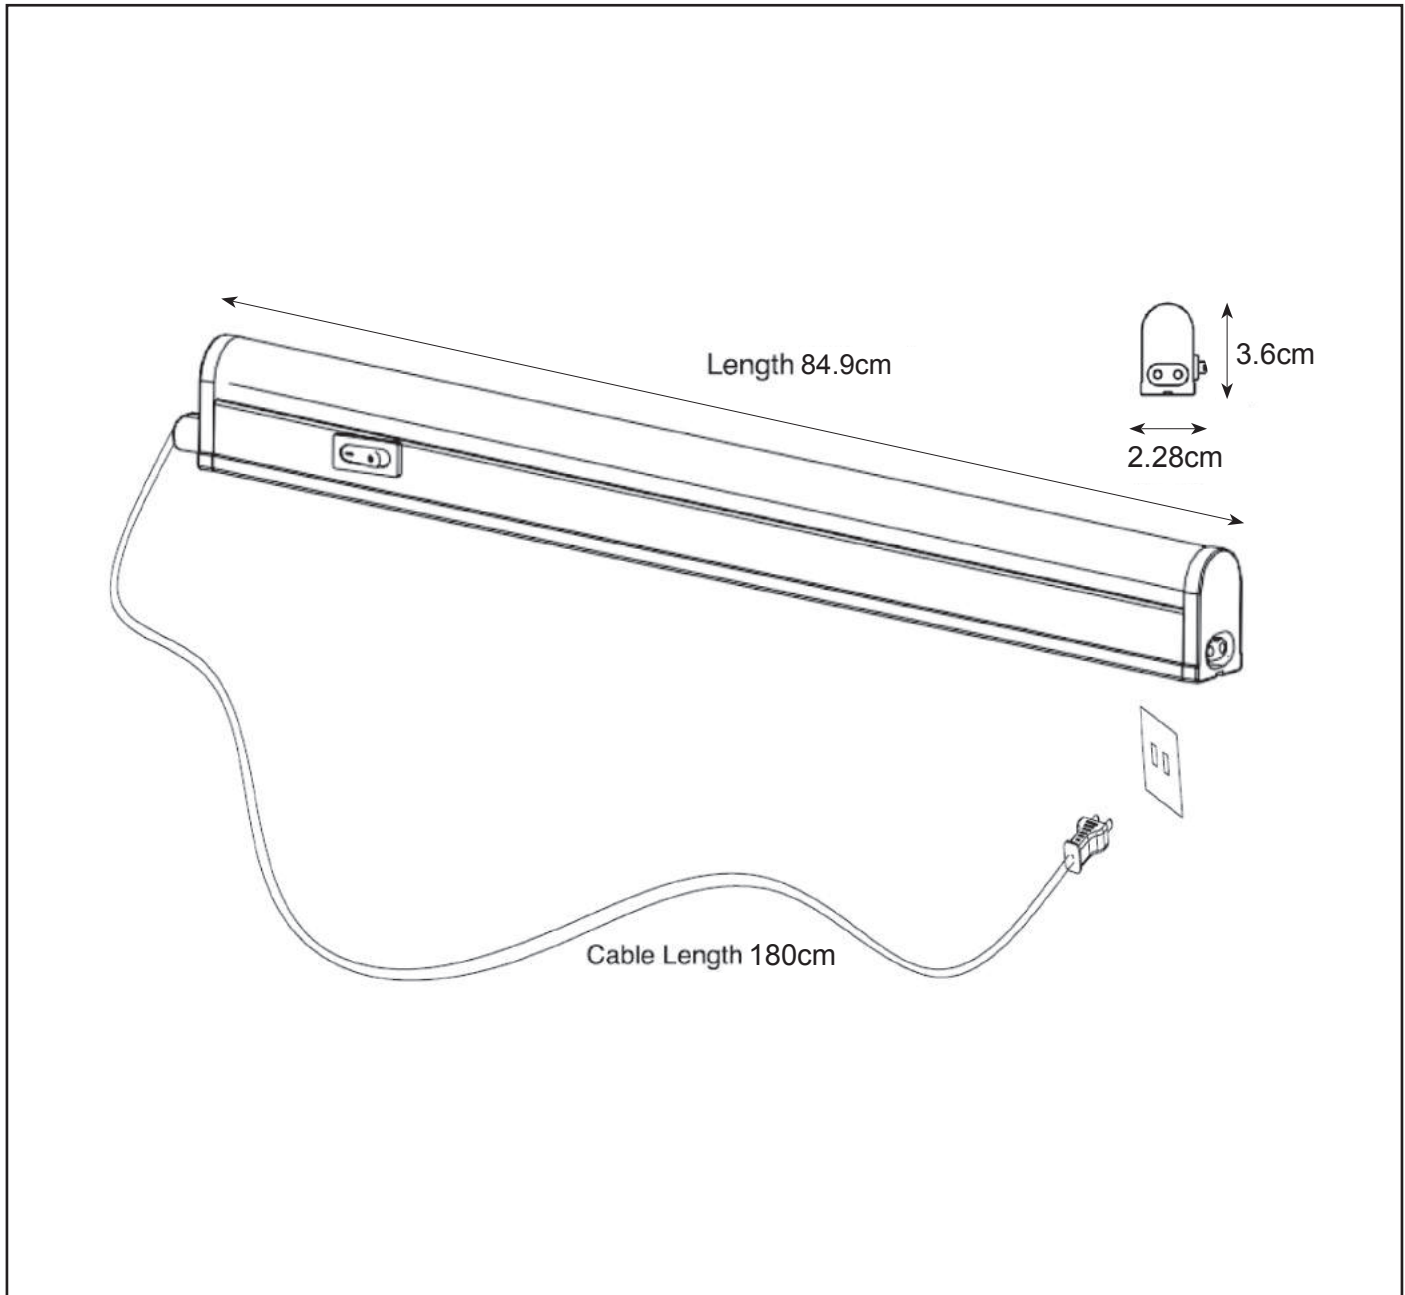

General

Dimensions LxWxH : 84.9 cm x 2.28 cm x 3.6 cm
Heigth minimum : -
Heigth maximum : -
Dimensions shade LxWxH : -
Main material : -
Ceiling rose material : -
Color : White
Style : -
Shape : Batten
Weight : 0.226 kg
Warranty : 3 years

Product specifications

Dimmable : No
Light direction : Around (Diffuse)
Adjustable in heigth : -
Directional : -
Cable : With Cable
Cable length : 180 cm
Sensor : Without Sensor
Control : On/Off Switch On Lamp Body
IP-Class : 20
Electric class : 2
Light source including ?: -
Lamp socket : -
Light source number : 2835 SMD LED X76 pcs
Power requirements : 220-240V~50Hz
Bulb type & maximum wattage : 13W LED

For more specifications of this product please visit
www.lucide.com

KINI-LED

Item number : 79149/13/31
EAN code : 5411212791092

For more specifications, dimensions please visit
www.lucide.com

Max. 12pcs interconnected