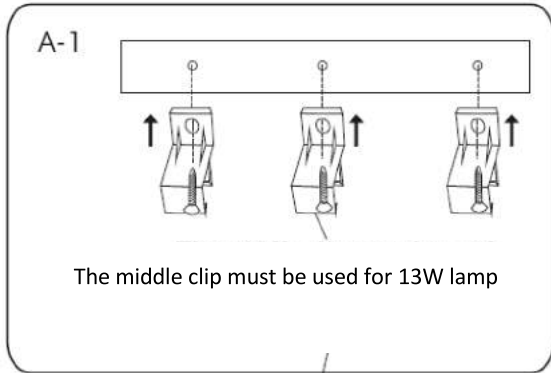

Max. 12pcs interconnected

Dit product bevat een lichtbron van energie-efficiëntieklasse G (oude klasse A+).
Ce produit contient une source lumineuse de classe énergétique G (ancienne classe A+).
This product contains a light source of energy efficiency class G (old class A+).
Dieses Produkt enthält eine Lichtquelle der Energieeffizienzklasse G (alte Klasse A+).
Ten produkt zawiera ród o wiat a o klasie efektywno ci energetycznej G (stara klasa A+).