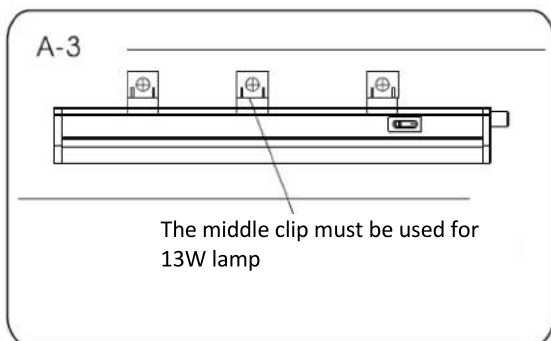

Max. 12pcs interconnected

Dit product bevat een lichtbron van energie-efficiëntieklasse G (oude klasse A+).
Ce produit contient une source lumineuse de classe énergétique G (ancienne classe A+).
This product contains a light source of energy efficiency class G (old class A+).
Dieses Produkt enthält eine Lichtquelle der Energieeffizienzklasse G (alte Klasse A+).
Ten produkt zawiera ród o wiat a o klasie efektywno ci energetycznej G (stara klasa A+).