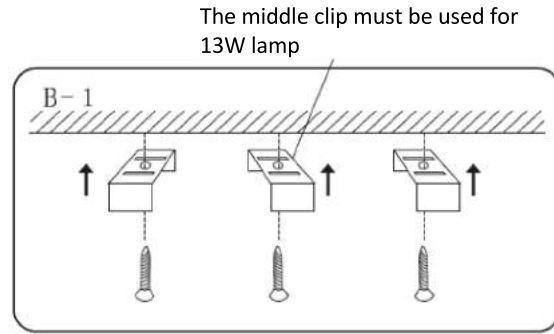

Max. 12pcs interconnected

Dit product bevat een lichtbron van energie-efficiëntieklasse G (oude klasse A+).
Ce produit contient une source lumineuse de classe énergétique G (ancienne classe A+).
This product contains a light source of energy efficiency class G (old class A+).
Dieses Produkt enthält eine Lichtquelle der Energieeffizienzklasse G (alte Klasse A+).
Ten produkt zawiera ród o wiat a o klasie efektywno ci energetycznej G (stara klasa A+).