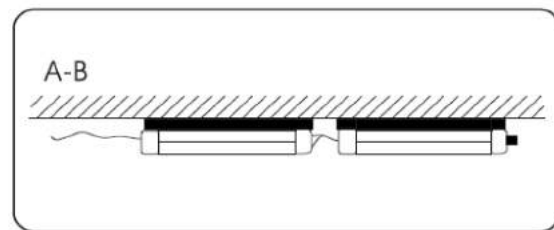

General

Dimensions LxWxH : 84.9 cm x 2.28 cm x 3.6 cm
Heigth minimum : -
Heigth maximum : -
Dimensions shade LxWxH : -
Main material : -
Ceiling rose material : -
Color : White
Style : -
Shape : Batten
Weight : 0.226 kg
Warranty : 3 years

Product specifications

Dimmable : No
Light direction : Around (Diffuse)
Adjustable in heigth : -
Directional : -
Cable : With Cable
Cable length : 180 cm
Sensor : Without Sensor
Control : On/Off Switch On Lamp Body
IP-Class : 20
Electric class : 2
Light source including ?: -
Lamp socket : -
Light source number : 2835 SMD LED X76 pcs
Power requirements : 220-240V~50Hz
Bulb type & maximum wattage : 13W LED

For more specifications of this product please visit
www.lucide.com

KINI-LED

Item number : 79149/13/31
EAN code : 5411212791092

For more specifications, dimensions please visit
www.lucide.com

Max. 12pcs interconnected