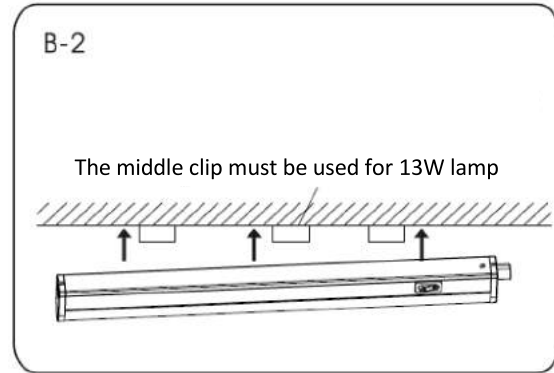

Max. 12pcs interconnected

Dit product bevat een lichtbron van energie-efficiëntieklasse G (oude klasse A+).
Ce produit contient une source lumineuse de classe énergétique G (ancienne classe A+).
This product contains a light source of energy efficiency class G (old class A+).
Dieses Produkt enthält eine Lichtquelle der Energieeffizienzklasse G (alte Klasse A+).
Ten produkt zawiera ród o wiat a o klasie efektywno ci energetycznej G (stara klasa A+).