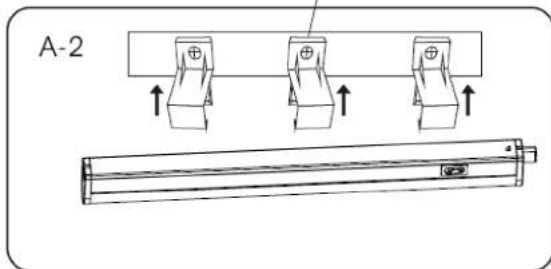

Max. 12pcs interconnected

Dit product bevat een lichtbron van energie-efficiëntieklasse G (oude klasse A+).
Ce produit contient une source lumineuse de classe énergétique G (ancienne classe A+).
This product contains a light source of energy efficiency class G (old class A+).
Dieses Produkt enthält eine Lichtquelle der Energieeffizienzklasse G (alte Klasse A+).
Ten produkt zawiera ród o wiat a o klasie efektywno ci energetycznej G (stara klasa A+).