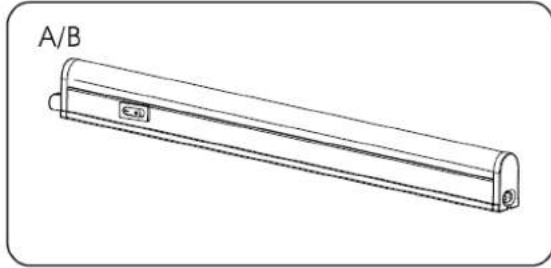

General

Dimensions LxWxH : 84.9 cm x 2.28 cm x 3.6 cm
Heigth minimum : -
Heigth maximum : -
Dimensions shade LxWxH : -
Main material : -
Ceiling rose material : -
Color : White
Style : -
Shape : Batten
Weight : 0.226 kg
Warranty : 3 years

Product specifications

Dimmable : No
Light direction : Around (Diffuse)
Adjustable in heigth : -
Directional : -
Cable : With Cable
Cable length : 180 cm
Sensor : Without Sensor
Control : On/Off Switch On Lamp Body
IP-Class : 20
Electric class : 2
Light source including ?: -
Lamp socket : -
Light source number : 2835 SMD LED X76 pcs
Power requirements : 220-240V~50Hz
Bulb type & maximum wattage : 13W LED

For more specifications of this product please visit
www.lucide.com

KINI-LED

Item number : 79149/13/31
EAN code : 5411212791092

For more specifications, dimensions please visit
www.lucide.com

Max. 12pcs interconnected