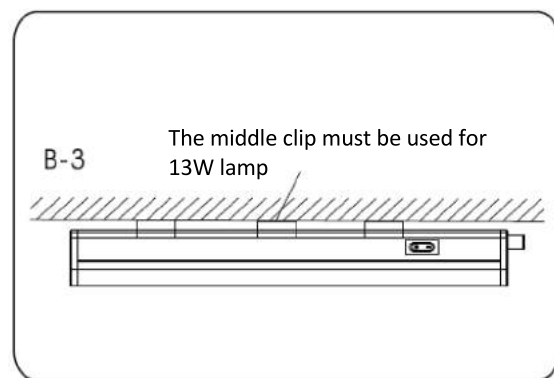

Max. 12pcs interconnected

Dit product bevat een lichtbron van energie-efficiëntieklasse G (oude klasse A+).
Ce produit contient une source lumineuse de classe énergétique G (ancienne classe A+).
This product contains a light source of energy efficiency class G (old class A+).
Dieses Produkt enthält eine Lichtquelle der Energieeffizienzklasse G (alte Klasse A+).
Ten produkt zawiera ród o wiat a o klasie efektywno ci energetycznej G (stara klasa A+).