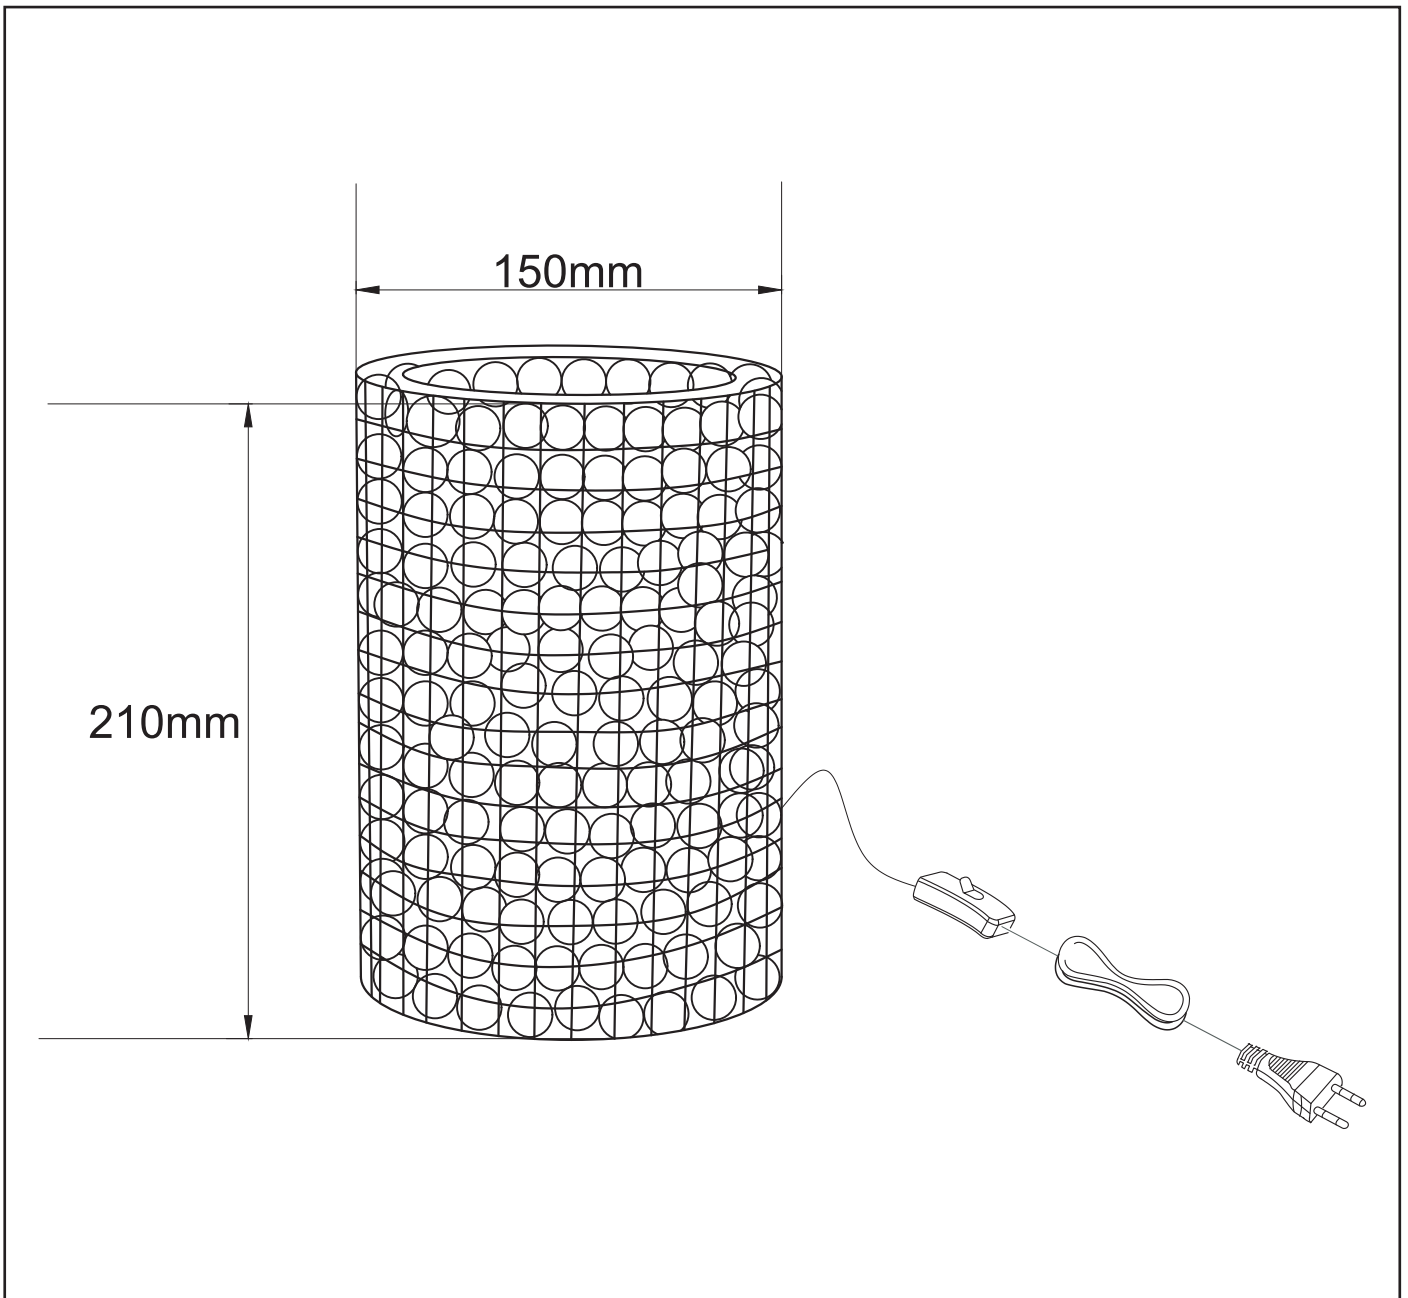

item number : 78597/01/33
EAN code : 5411212782694

MARBLOUS

RECOMMENDED LUCIDE
LIGHT SOURCE

49023/04/60

Light source dimmable : Yes
Light source incl. : No

General

Dimensions LxWxH : 15cm x 15cm x 21cm
Height minimum : 21cm
Height maximum : 21cm
Dimensions shade LxWxH : 15cm x 15cm x 21cm
Main material : Metal&glass
Ceiling rose material : -
Color : green
Style : Modern
Shape : Cylinder
Weight : 2.02kg
Warranty : 2 years

Product specifications

Dimmable : No
Light direction : Around
Adjustable in height : -
(Before Installation)
Directional : Not Directional
Cable : Yes, Cable On Product
Cable length : 150 cm
Sensor : Without Sensor
Control : Light Switch Control
IP-Class : 20
Electric class : 2
Light source including ? : No
Lamp socket : E14
Light source number : 1
Power requirements : 220-240V~50Hz
Bulb type & maximum wattage : E14-max.25W

For more specifications of this product please visit

www.lucide.com

MARBLOUS

item number : 78597/01/33
EAN code : 5411212782694

LUCIDE

INSTALLATION DRAWING SPECIFICATIONS