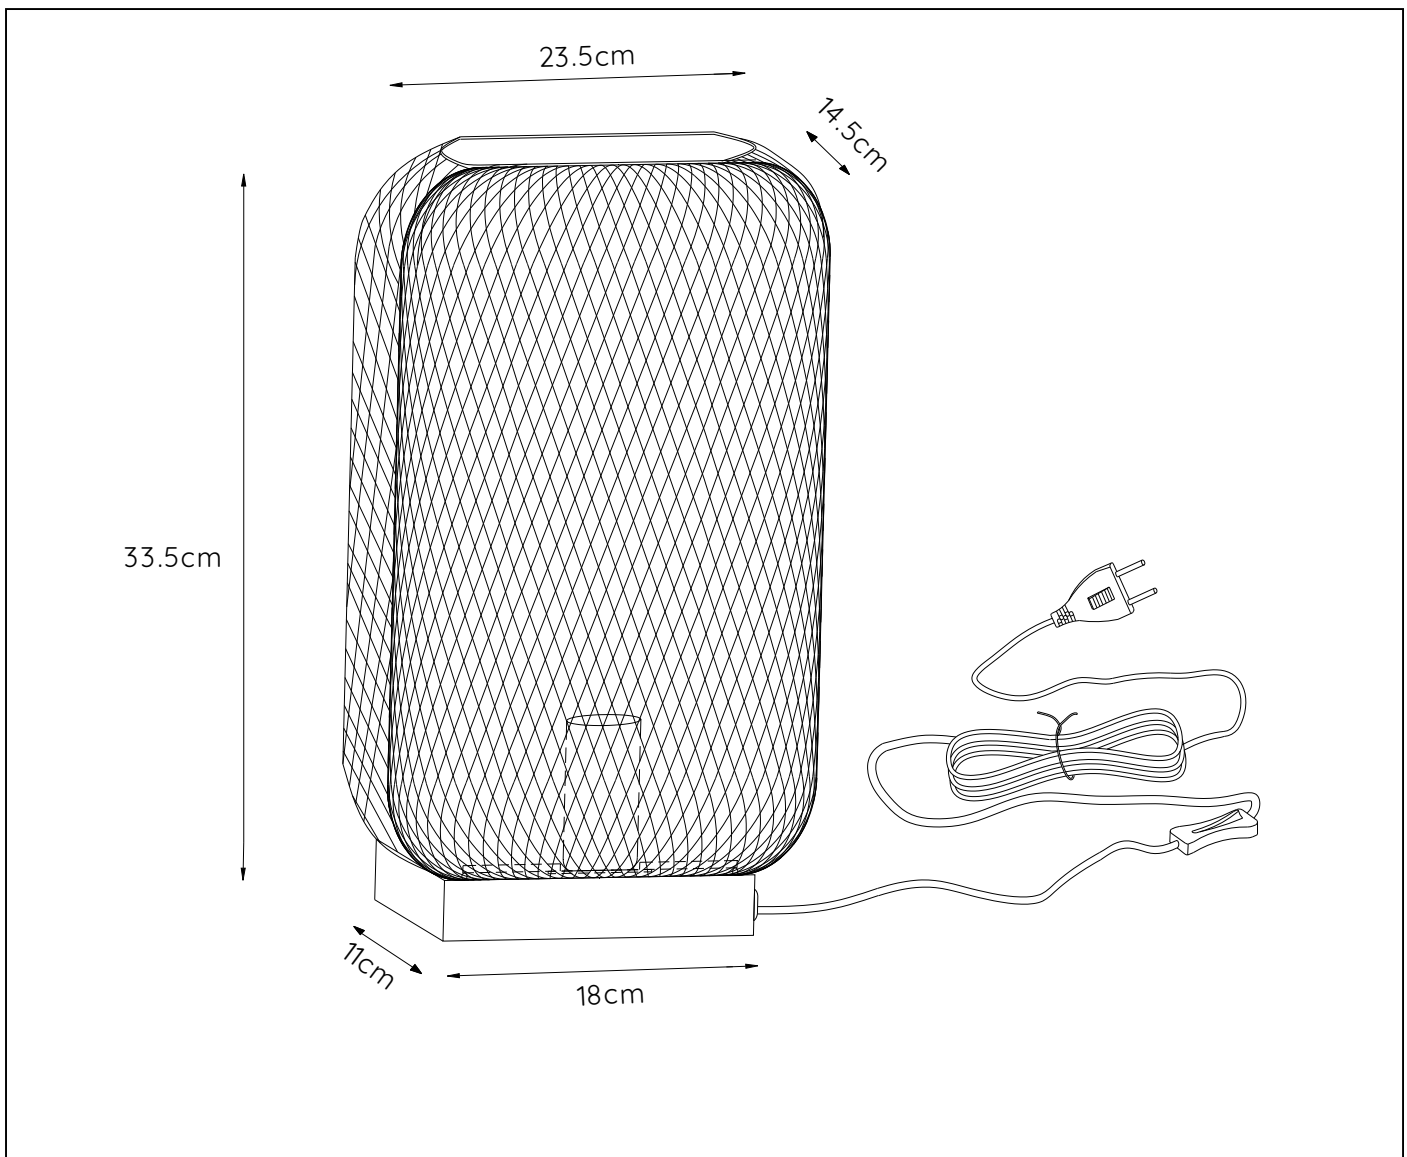

RECOMMENDED LUCIDE LIGHT SOURCE

49035/05/62

Light source dimmable : Yes

Light source incl. : No

General

Dimensions LxWxH : 23.5cm x 14.5cm x 33.5cm
Height minimum : 33.5cm
Height maximum : 33.5cm
Dimensions shade LxWxH : 23.5cm x 23.5cm x 33.5cm
Main material : Metal
Ceiling rose material :-
Color :Black
Style : Modern
Shape : Oval
Weight : 0.75kgs
Warranty : 2 years

Product specifications

Dimmable : No
Light direction : Around (Diffuse)
Adjustable in height :No
Directional : Not Directional
Cable : Yes,Cable On Product
Cable length : 200cm
Sensor : Without Sensor
Control : On/off Switch In The Cord
IP-Class : 20
Electric class : 2
Light source including ? : No
Lamp socket : E27
Light source number : 1
Power requirements : 220-240V~50Hz
Bulb type & maximum wattage : E27- max.60W

For more specifications of this product please visit

www.lucide.com

MESH

Itemnumber :78592/01/30

EAN code : 5411212782540

For more specifications, dimensions please visit

www.lucide.com

LUCIDE