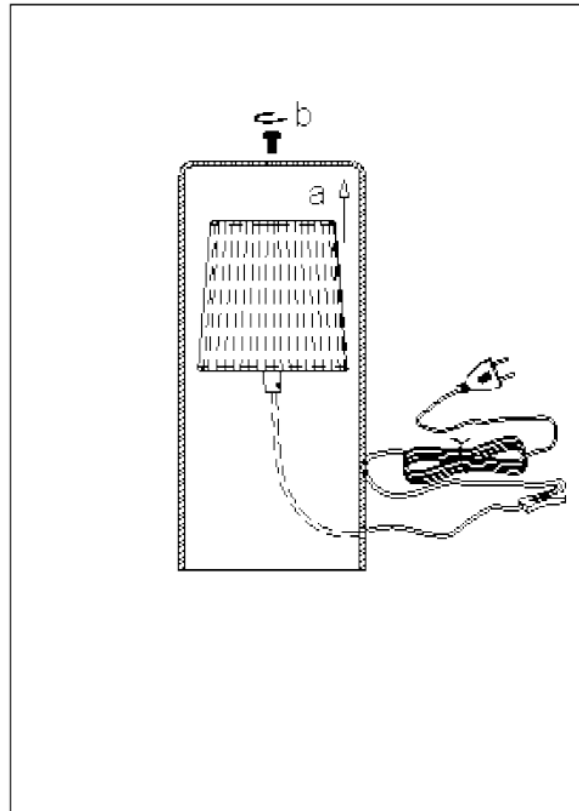

Line drawing of the item (with outline dimensions)

Item number:78571/01/39

Installation drawing (the same as it in its instruction manual)

Technical details

materials used:	Metal, fabric and glass
color:	chrome metal frame w/clear glass shade and purple fabric shade
dimmmable and how is the fixture dimmmable:	
size:	33cm
Height:	15cm
Length:	15cm
Width:	1.3kgs
Net Weight:	
power requirements:	220-240V-50Hz
bulb type and maximum Wattage:	G9 MAX.20W
number of bulbs:	1 XG9
IP degree:	IP20