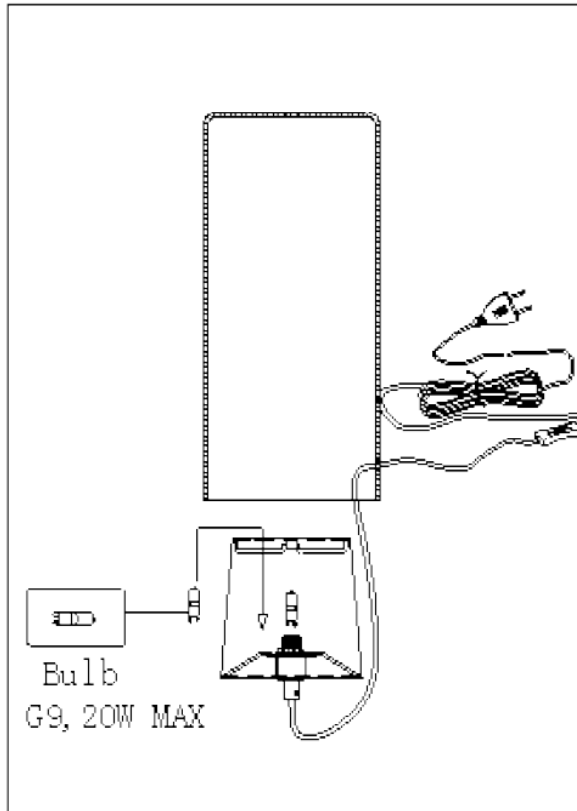

Line drawing of the item (with outline dimensions)

Item number:78571/01/39

Installation drawing (the same as it in its instruction manual)

Technical details

materials used:	Metal, fabric and glass
color:	chrome metal frame w/clear glass shade and purple fabric shade
dimmmable and how is the fixture dimmmable:	
size:	33cm
Height:	15cm
Length:	15cm
Width:	1.3kgs
Net Weight:	
power requirements:	220-240V-50Hz
bulb type and maximum Wattage:	G9 MAX.20W
number of bulbs:	1 XG9
IP degree:	IP20