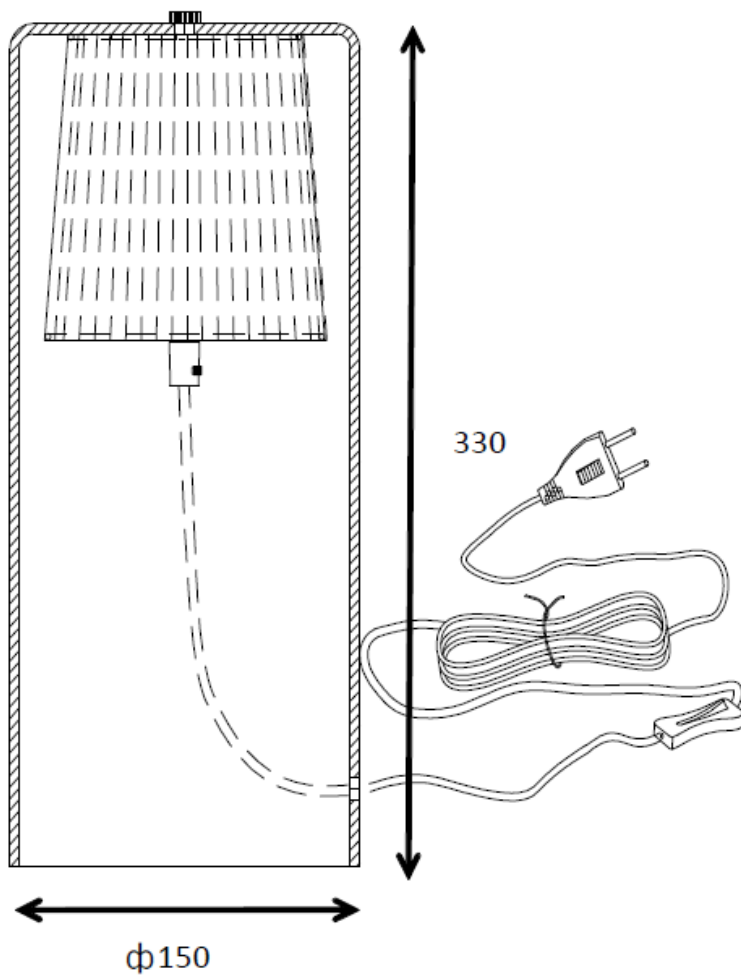

Line drawing of the item (with outline dimensions)

Item number:78571/01/39

Installation drawing (the same as it in its instruction manual)

Technical details

materials used:	Metal, fabric and glass
color:	chrome metal frame w/clear glass shade and purple fabric shade
dimmmable and how is the fixture dimmmable:	
size:	33cm
Height:	15cm
Length:	15cm
Width:	1.3kgs
Net Weight:	
power requirements:	220-240V-50Hz
bulb type and maximum Wattage:	G9 MAX.20W
number of bulbs:	1 XG9
IP degree:	IP20