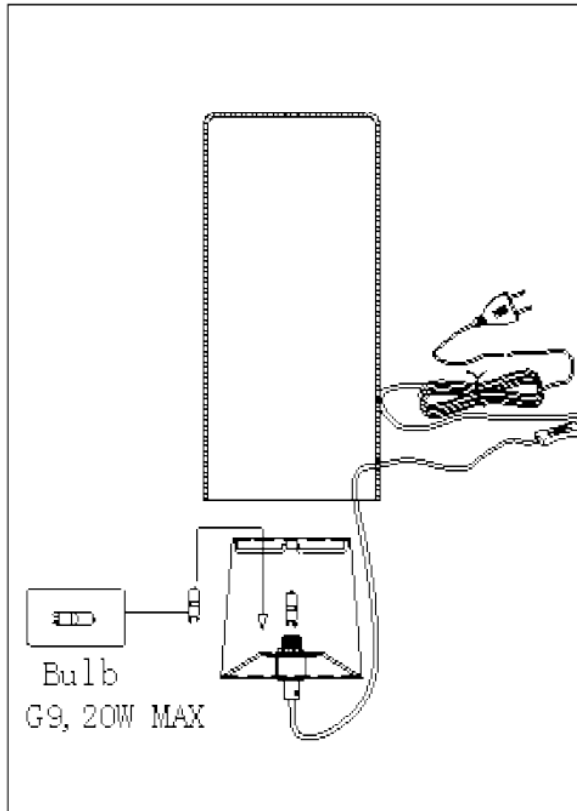

Line drawing of the item (with outline dimensions)

Item number:78571/01/31

Installation drawing (the same as it in its instruction manual)

Technical details

materials used:	Metal, fabric and glass
color:	chrome metal frame w/clear glass shade and white fabric shade
dimmable and how is the fixture dimmable:	
size:	33cm
Height:	15cm
Length:	15cm
Width:	1.3kgs
Net Weight:	
power requirements:	220-240V-50Hz
bulb type and maximum Wattage:	G9 MAX.20W
number of bulbs:	1 XG9
IP degree:	IP20