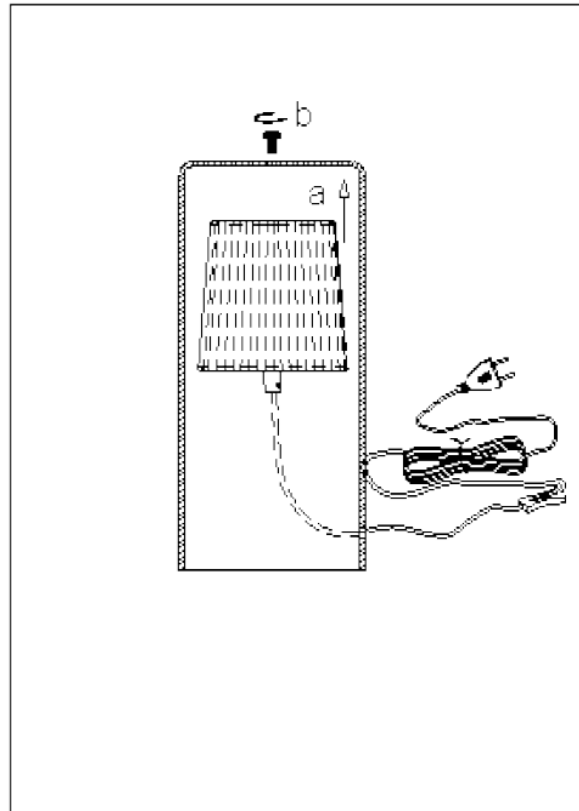

Line drawing of the item (with outline dimensions)

Item number:78571/01/31

Installation drawing (the same as it in its instruction manual)

Technical details

materials used:	Metal, fabric and glass
color:	chrome metal frame w/clear glass shade and white fabric shade
dimmable and how is the fixture dimmable:	
size:	33cm
Height:	15cm
Length:	15cm
Width:	1.3kgs
Net Weight:	
power requirements:	220-240V-50Hz
bulb type and maximum Wattage:	G9 MAX.20W
number of bulbs:	1 XG9
IP degree:	IP20