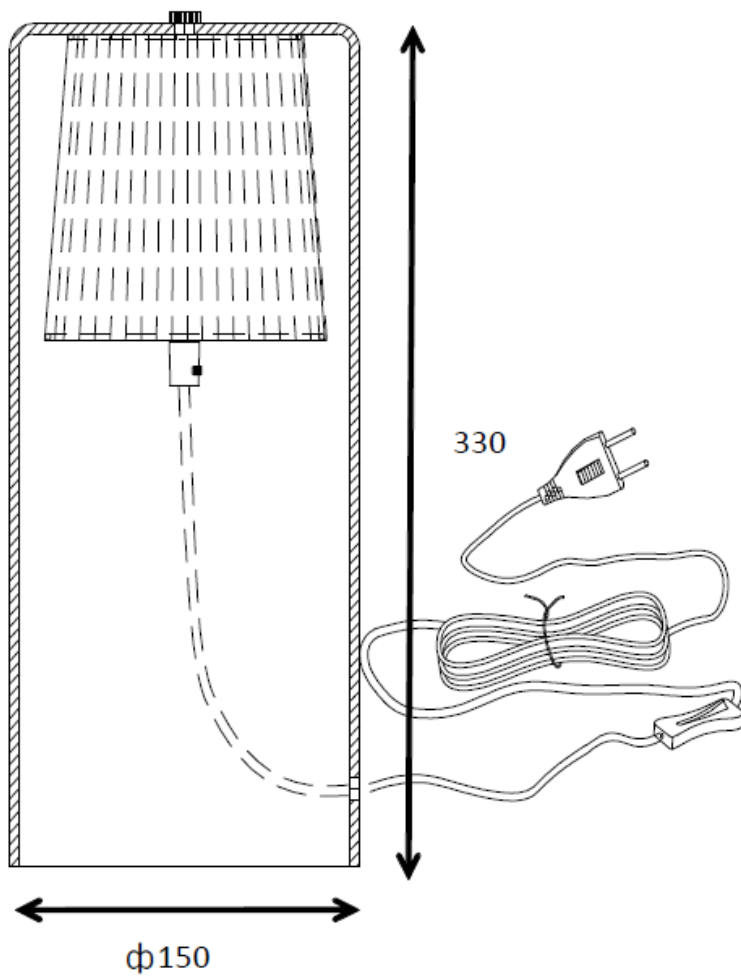

Line drawing of the item (with outline dimensions)

Item number:78571/01/31

Installation drawing (the same as it in its instruction manual)

Technical details

materials used:	Metal, fabric and glass
color:	chrome metal frame w/clear glass shade and white fabric shade
dimmable and how is the fixture dimmable:	
size:	33cm
Height:	15cm
Length:	15cm
Width:	1.3kgs
Net Weight:	
power requirements:	220-240V-50Hz
bulb type and maximum Wattage:	G9 MAX.20W
number of bulbs:	1 XG9
IP degree:	IP20