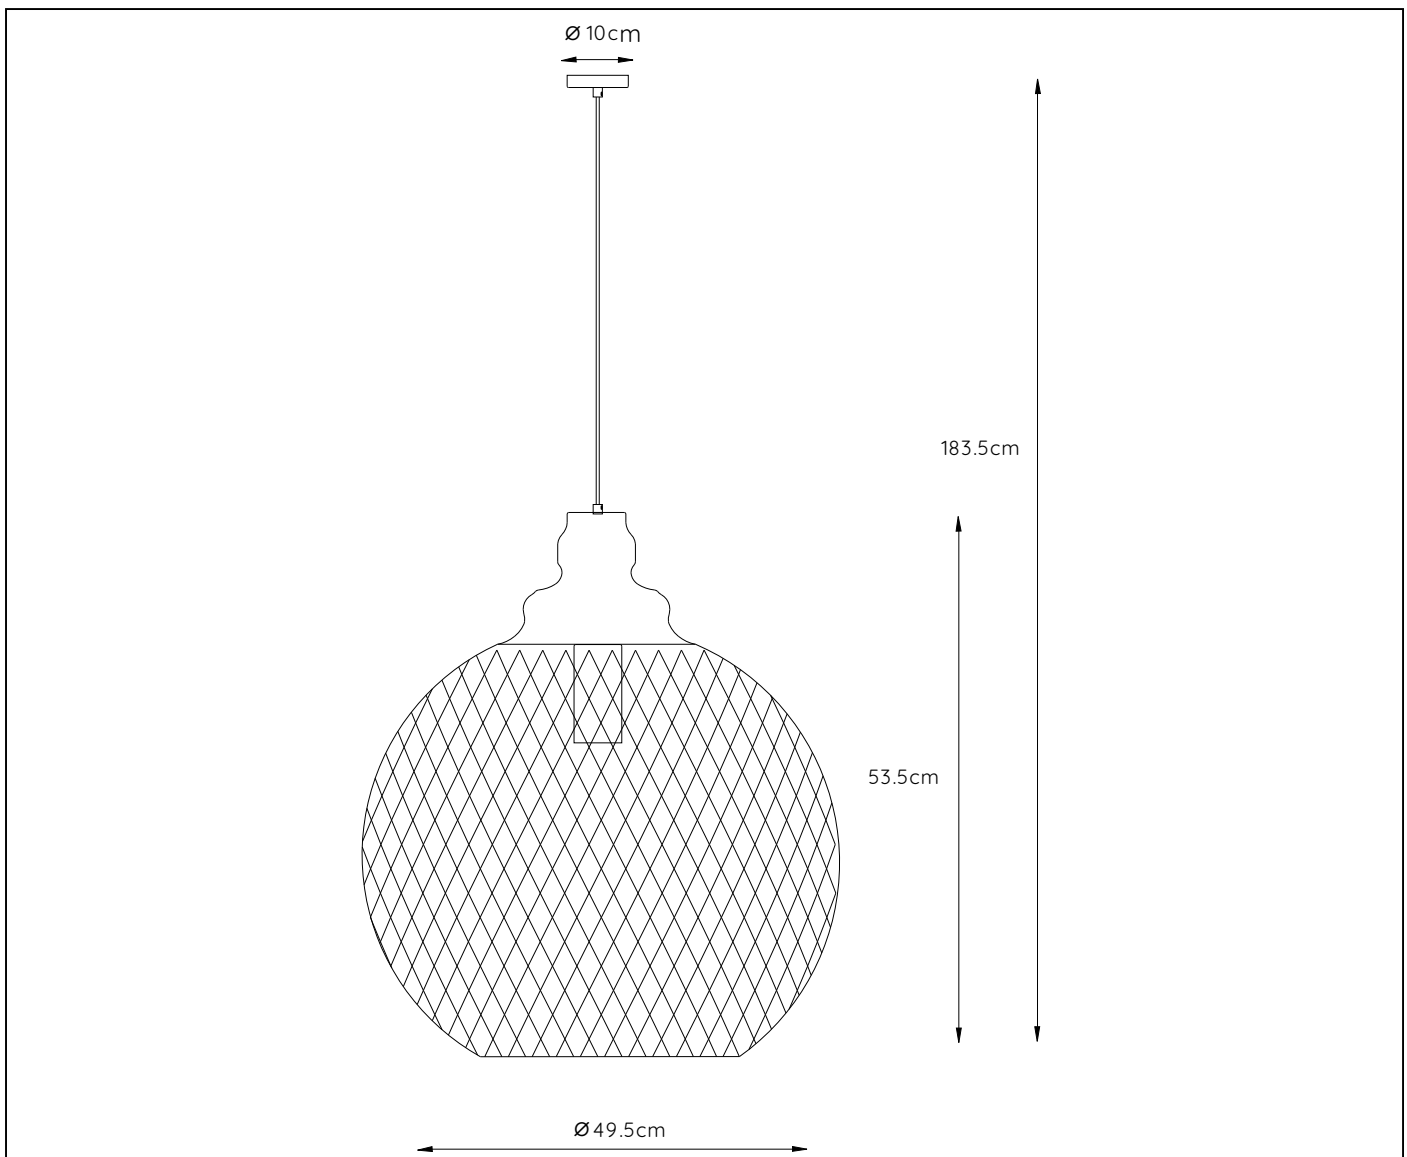

RECOMMENDED LUCIDE LIGHT SOURCE

49032/05/65

Light source dimmable : Yes

Light source incl. : No

General

Dimensions LxWxH : 49.5cm x 49.5cm x 183.5 cm
Height minimum : 57.5 cm
Height maximum : 183.5 cm
Dimensions shade LxWxH : 49.5 cm x 49.5cm x 53.5 cm
Main material : Metal
Ceiling rose material : Metal
Color :Black
Style : Modern
Shape : Round
Weight : 1.5 kg
Warranty : 2 years

Product specifications

Dimmable : Yes
Light direction : Around (Diffuse)
Adjustable in height : Adjustable in height(Before installation)
Directional : Not Directional
Cable : Yes,Cable On Product
Cable length : 126cm
Sensor : Without Sensor
Control : Light Switch Control
IP-Class : 20
Electric class : 1
Light source including ? : No
Lamp socket : E27
Light source number : 1
Power requirements : 220-240V~50Hz
Bulb type & maximum wattage : E27- max.60W

For more specifications of this product please visit
www.lucide.com

MESH

Itemnumber :78391/05/30

EAN code : 5411212782519

For more specifications, dimensions please visit

www.lucide.com

LUCIDE

INSTALLATION DRAWING SPECIFICATION