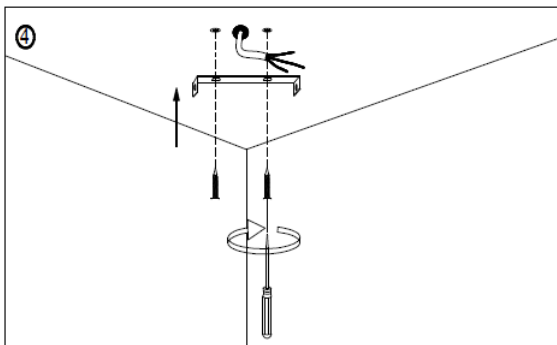

Line drawing of the item (with outline dimensions)

Item number:78368/30/37

Installation drawing (the same as it in its instruction manual)

Technical details

materials used:	Metal ,acrylic and TC
color:	chrome metal frame w/turquoise TC shade&turquoise acrylic droplet
dimmmable and how is the fixture dimmmable:	
size:	Height: 139cm Length: 30.5cm Width: 30.5cm Net Weight: 0.91kgs
power requirements:	220-240V-50Hz
bulb type and maximum Wattage:	E27 ESL MAX.24W
number of bulbs:	1XE27
IP degree:	IP20