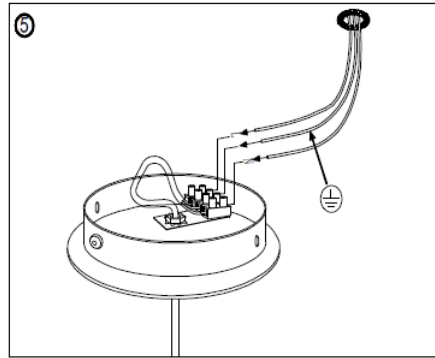

Line drawing of the item (with outline dimensions)

Item number:78368/30/37

Installation drawing (the same as it in its instruction manual)

Technical details

materials used:	Metal ,acrylic and TC
color:	chrome metal frame w/turquoise TC shade&turquoise acrylic droplet
dimmmable and how is the fixture dimmmable:	
size:	Height: 139cm Length: 30.5cm Width: 30.5cm Net Weight: 0.91kgs
power requirements:	220-240V-50Hz
bulb type and maximum Wattage:	E27 ESL MAX.24W
number of bulbs:	1XE27
IP degree:	IP20