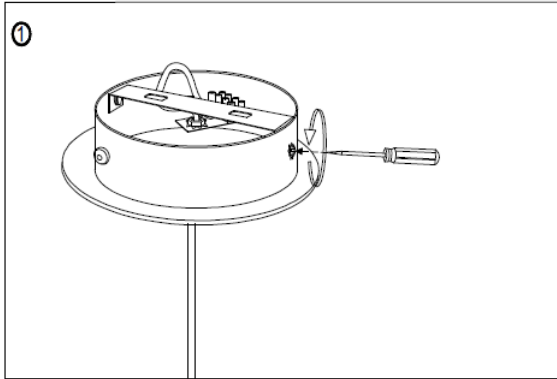

Line drawing of the item (with outline dimensions)

Item number:78368/30/37

Installation drawing (the same as it in its instruction manual)

Technical details

materials used:	Metal ,acrylic and TC
color:	chrome metal frame w/turquoise TC shade&turquoise acrylic droplet
dimmmable and how is the fixture dimmmable:	
size:	Height: 139cm Length: 30.5cm Width: 30.5cm Net Weight: 0.91kgs
power requirements:	220-240V-50Hz
bulb type and maximum Wattage:	E27 ESL MAX.24W
number of bulbs:	1XE27
IP degree:	IP20