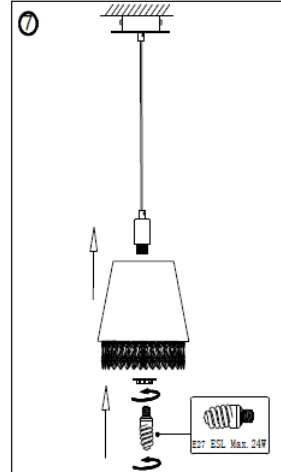

Line drawing of the item (with outline dimensions)

Item number:78368/30/37

Installation drawing (the same as it in its instruction manual)

Technical details

materials used:	Metal ,acrylic and TC
color:	chrome metal frame w/turquoise TC shade&turquoise acrylic droplet
dimmmable and how is the fixture dimmmable:	
size:	Height: 139cm Length: 30.5cm Width: 30.5cm Net Weight: 0.91kgs
power requirements:	220-240V-50Hz
bulb type and maximum Wattage:	E27 ESL MAX.24W
number of bulbs:	1XE27
IP degree:	IP20