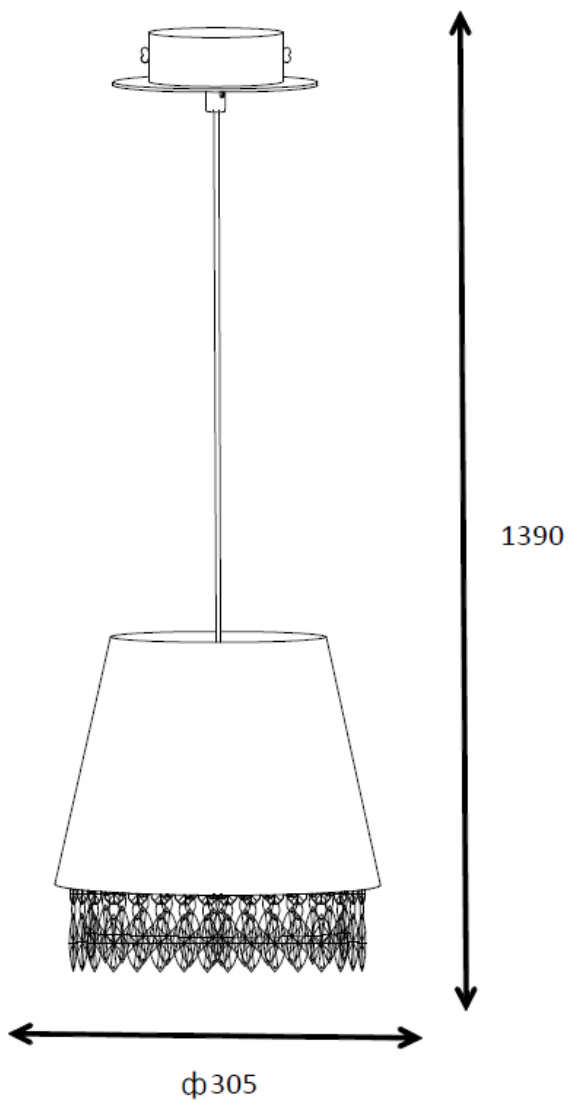

Line drawing of the item (with outline dimensions)

Item number:78368/30/37

Installation drawing (the same as it in its instruction manual)

Technical details

materials used:	Metal ,acrylic and TC
color:	chrome metal frame w/turquoise TC shade&turquoise acrylic droplet
dimmmable and how is the fixture dimmmable:	
size:	Height: 139cm Length: 30.5cm Width: 30.5cm Net Weight: 0.91kgs
power requirements:	220-240V-50Hz
bulb type and maximum Wattage:	E27 ESL MAX.24W
number of bulbs:	1XE27
IP degree:	IP20