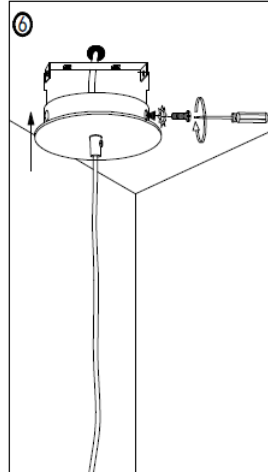

Line drawing of the item (with outline dimensions)

Item number:78368/30/37

Installation drawing (the same as it in its instruction manual)

Technical details

materials used:	Metal ,acrylic and TC
color:	chrome metal frame w/turquoise TC shade&turquoise acrylic droplet
dimmmable and how is the fixture dimmmable:	
size:	Height: 139cm Length: 30.5cm Width: 30.5cm Net Weight: 0.91kgs
power requirements:	220-240V-50Hz
bulb type and maximum Wattage:	E27 ESL MAX.24W
number of bulbs:	1XE27
IP degree:	IP20