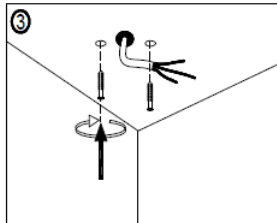

Line drawing of the item (with outline dimensions)

Item number:78368/30/37

Installation drawing (the same as it in its instruction manual)

Technical details

materials used:	Metal ,acrylic and TC
color:	chrome metal frame w/turquoise TC shade&turquoise acrylic droplet
dimmmable and how is the fixture dimmmable:	
size:	Height: 139cm Length: 30.5cm Width: 30.5cm Net Weight: 0.91kgs
power requirements:	220-240V-50Hz
bulb type and maximum Wattage:	E27 ESL MAX.24W
number of bulbs:	1XE27
IP degree:	IP20