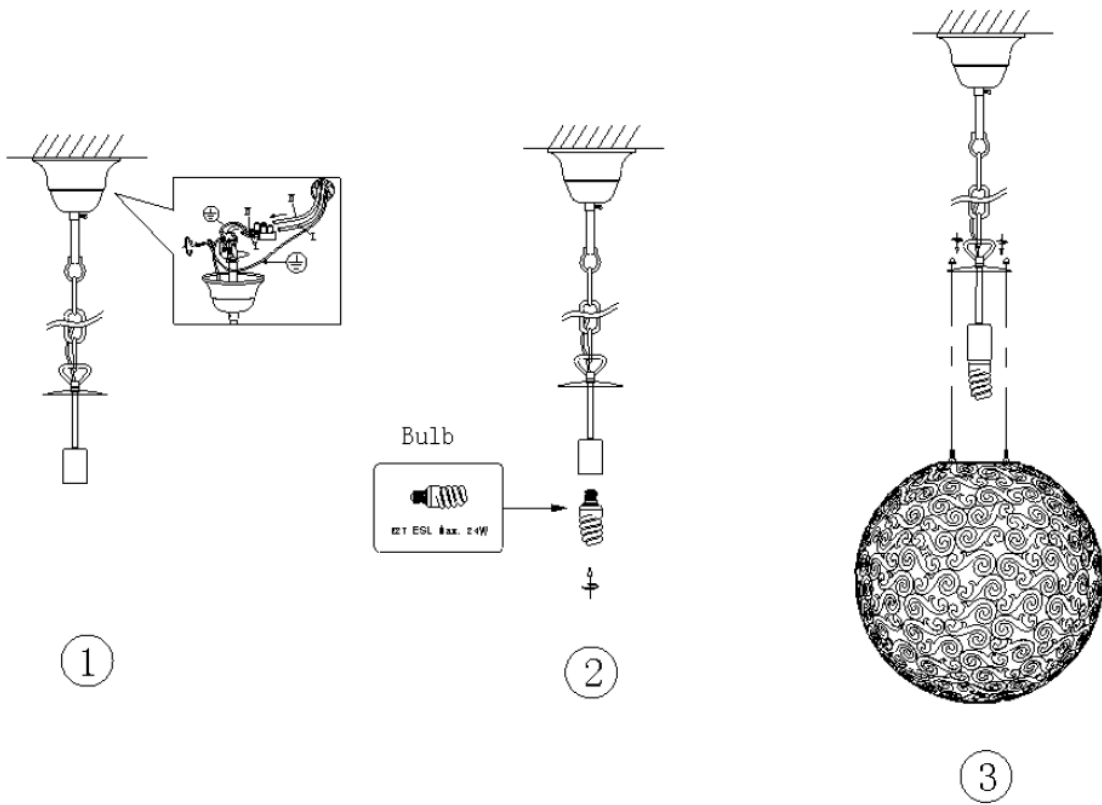

Line drawing of the item (with outline dimensions)

Item number:78361/01/21

Installation drawing (the same as it in its instruction manual)

### Technical details

materials used:	Metal
color:	Antique white
dimnable and how is the fixture dimmable:	
size:	Height: 105.5cm Length: <b>40cm</b> Width: 40cm Net Weight: 2.19kgs
power requirements:	220-240V-50Hz
bulb type and maximum Wattage:	E27 ESL MAX.24W
number of bulbs:	1XE27
IP degree:	IP20