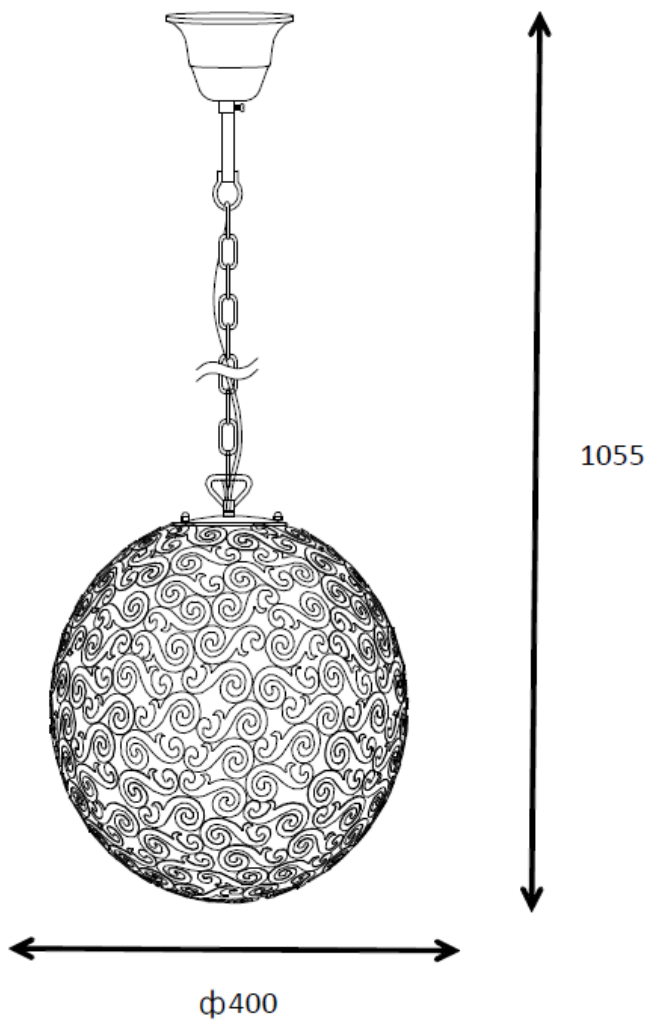

Line drawing of the item (with outline dimensions)

Item number:78361/01/21

Installation drawing (the same as it in its instruction manual)

### Technical details

materials used:	Metal
color:	Antique white
dimnable and how is the fixture dimmable:	
size:	Height: 105.5cm Length: <b>40cm</b> Width: 40cm Net Weight: 2.19kgs
power requirements:	220-240V-50Hz
bulb type and maximum Wattage:	E27 ESL MAX.24W
number of bulbs:	1XE27
IP degree:	IP20