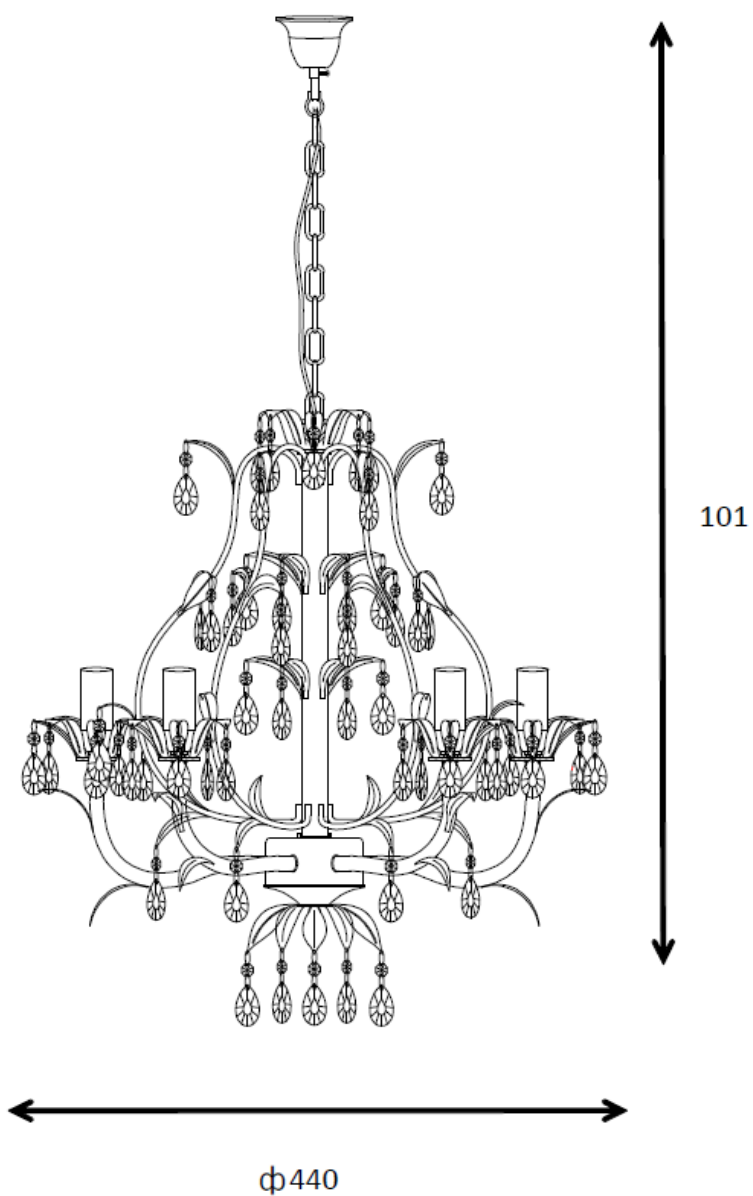

Line drawing of the item (with outline dimensions)

Item number:78355/05/21

Installation drawing (the same as it in its instruction manual)

Technical details

materials used:	Metal and glass
color:	Antique white metal frame with clear glass crystal
dimnable and how is the fixture dimmable:	
size:	Height: 101cm Length: 44cm Width: 44cm Net Weight: 2.14kgs
power requirements:	220-240V-50Hz
bulb type and maximum Wattage:	E14 MAX.40W
number of bulbs:	5XE14
IP degree:	IP20