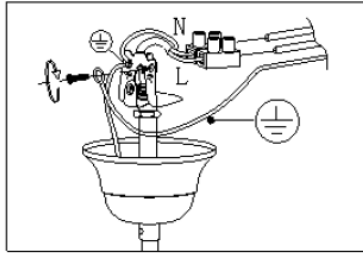

Line drawing of the item (with outline dimensions)

Item number:78355/05/21

Installation drawing (the same as it in its instruction manual)

Technical details

materials used:	Metal and glass
color:	Antique white metal frame with clear glass crystal
dimnable and how is the fixture dimmable:	
size:	Height: 101cm Length: 44cm Width: 44cm Net Weight: 2.14kgs
power requirements:	220-240V-50Hz
bulb type and maximum Wattage:	E14 MAX.40W
number of bulbs:	5XE14
IP degree:	IP20