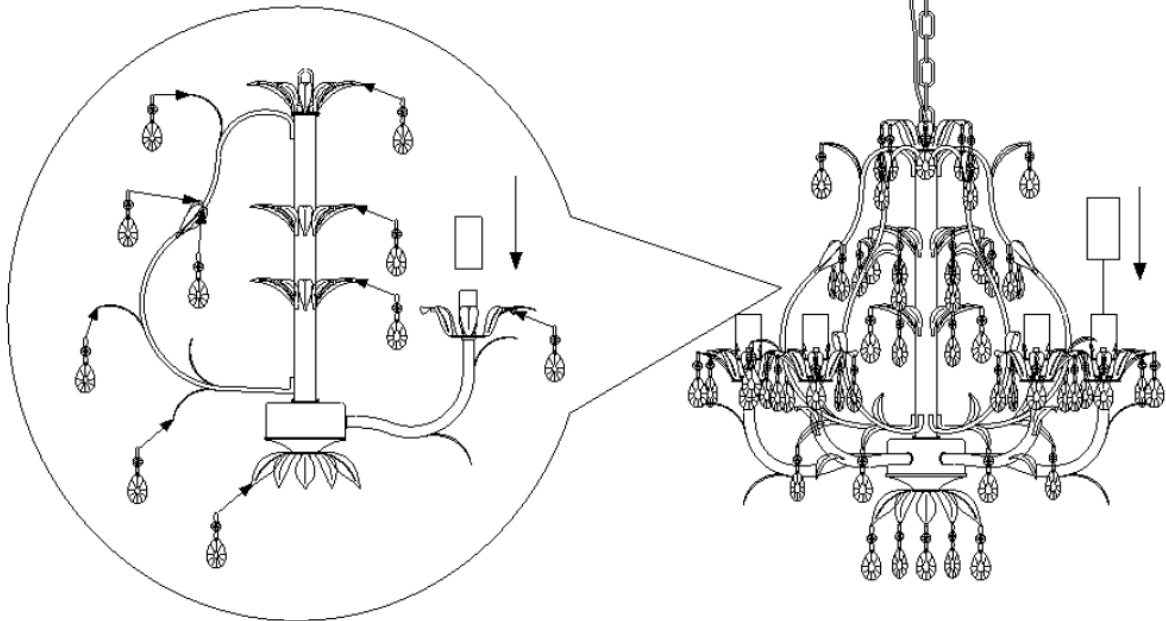

Line drawing of the item (with outline dimensions)

Item number:78355/05/21

Installation drawing (the same as it in its instruction manual)

Technical details

materials used:	Metal and glass
color:	Antique white metal frame with clear glass crystal
dimnable and how is the fixture dimmable:	
size:	Height: 101cm Length: 44cm Width: 44cm Net Weight: 2.14kgs
power requirements:	220-240V-50Hz
bulb type and maximum Wattage:	E14 MAX.40W
number of bulbs:	5XE14
IP degree:	IP20