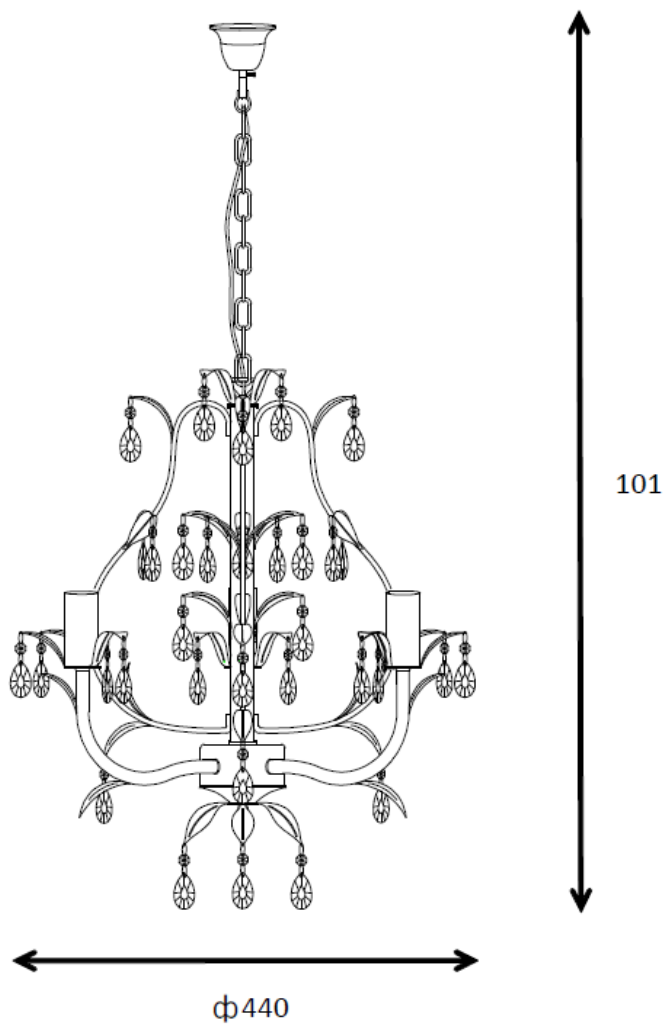

Line drawing of the item (with outline dimensions)

Item number:78355/03/21

Installation drawing (the same as it in its instruction manual)

Technical details

materials used:	Metal and glass
color:	Antique white metal frame with clear glass crystal
dimnable and how is the fixture dimmable:	
size:	Height: 101cm Length: 44cm Width: 44cm Net Weight: 1.4kgs
power requirements:	220-240V-50Hz
bulb type and maximum Wattage:	E14 MAX.40W
number of bulbs:	3XE14
IP degree:	IP20