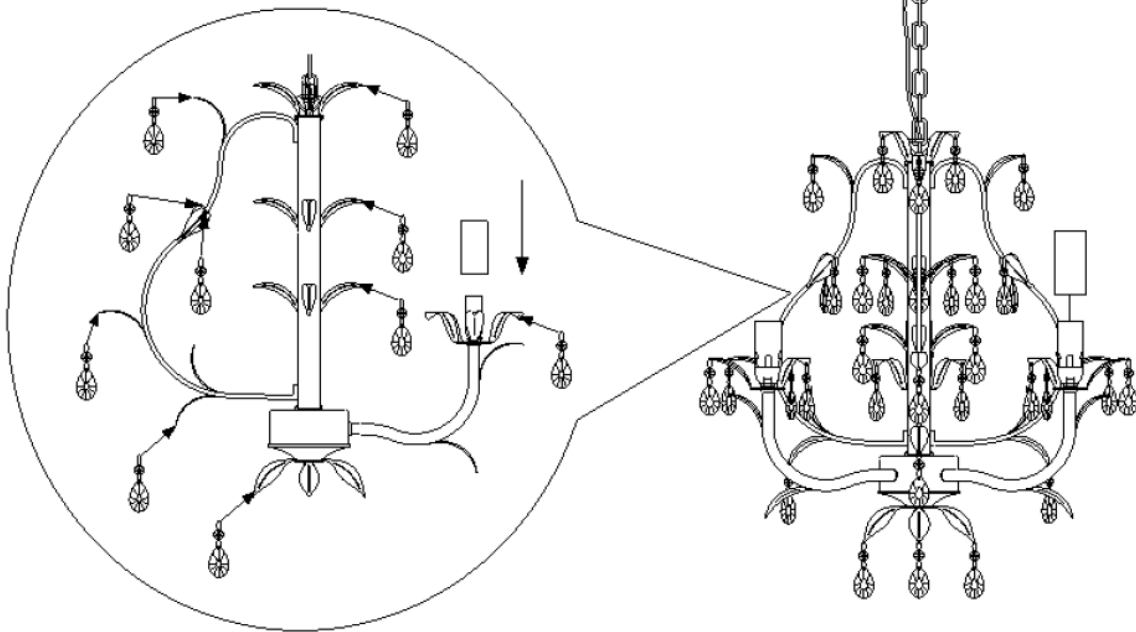

Line drawing of the item (with outline dimensions)

Item number:78355/03/21

Installation drawing (the same as it in its instruction manual)

Technical details

materials used:	Metal and glass
color:	Antique white metal frame with clear glass crystal
dimnable and how is the fixture dimmable:	
size:	Height: 101cm Length: 44cm Width: 44cm Net Weight: 1.4kgs
power requirements:	220-240V-50Hz
bulb type and maximum Wattage:	E14 MAX.40W
number of bulbs:	3XE14
IP degree:	IP20